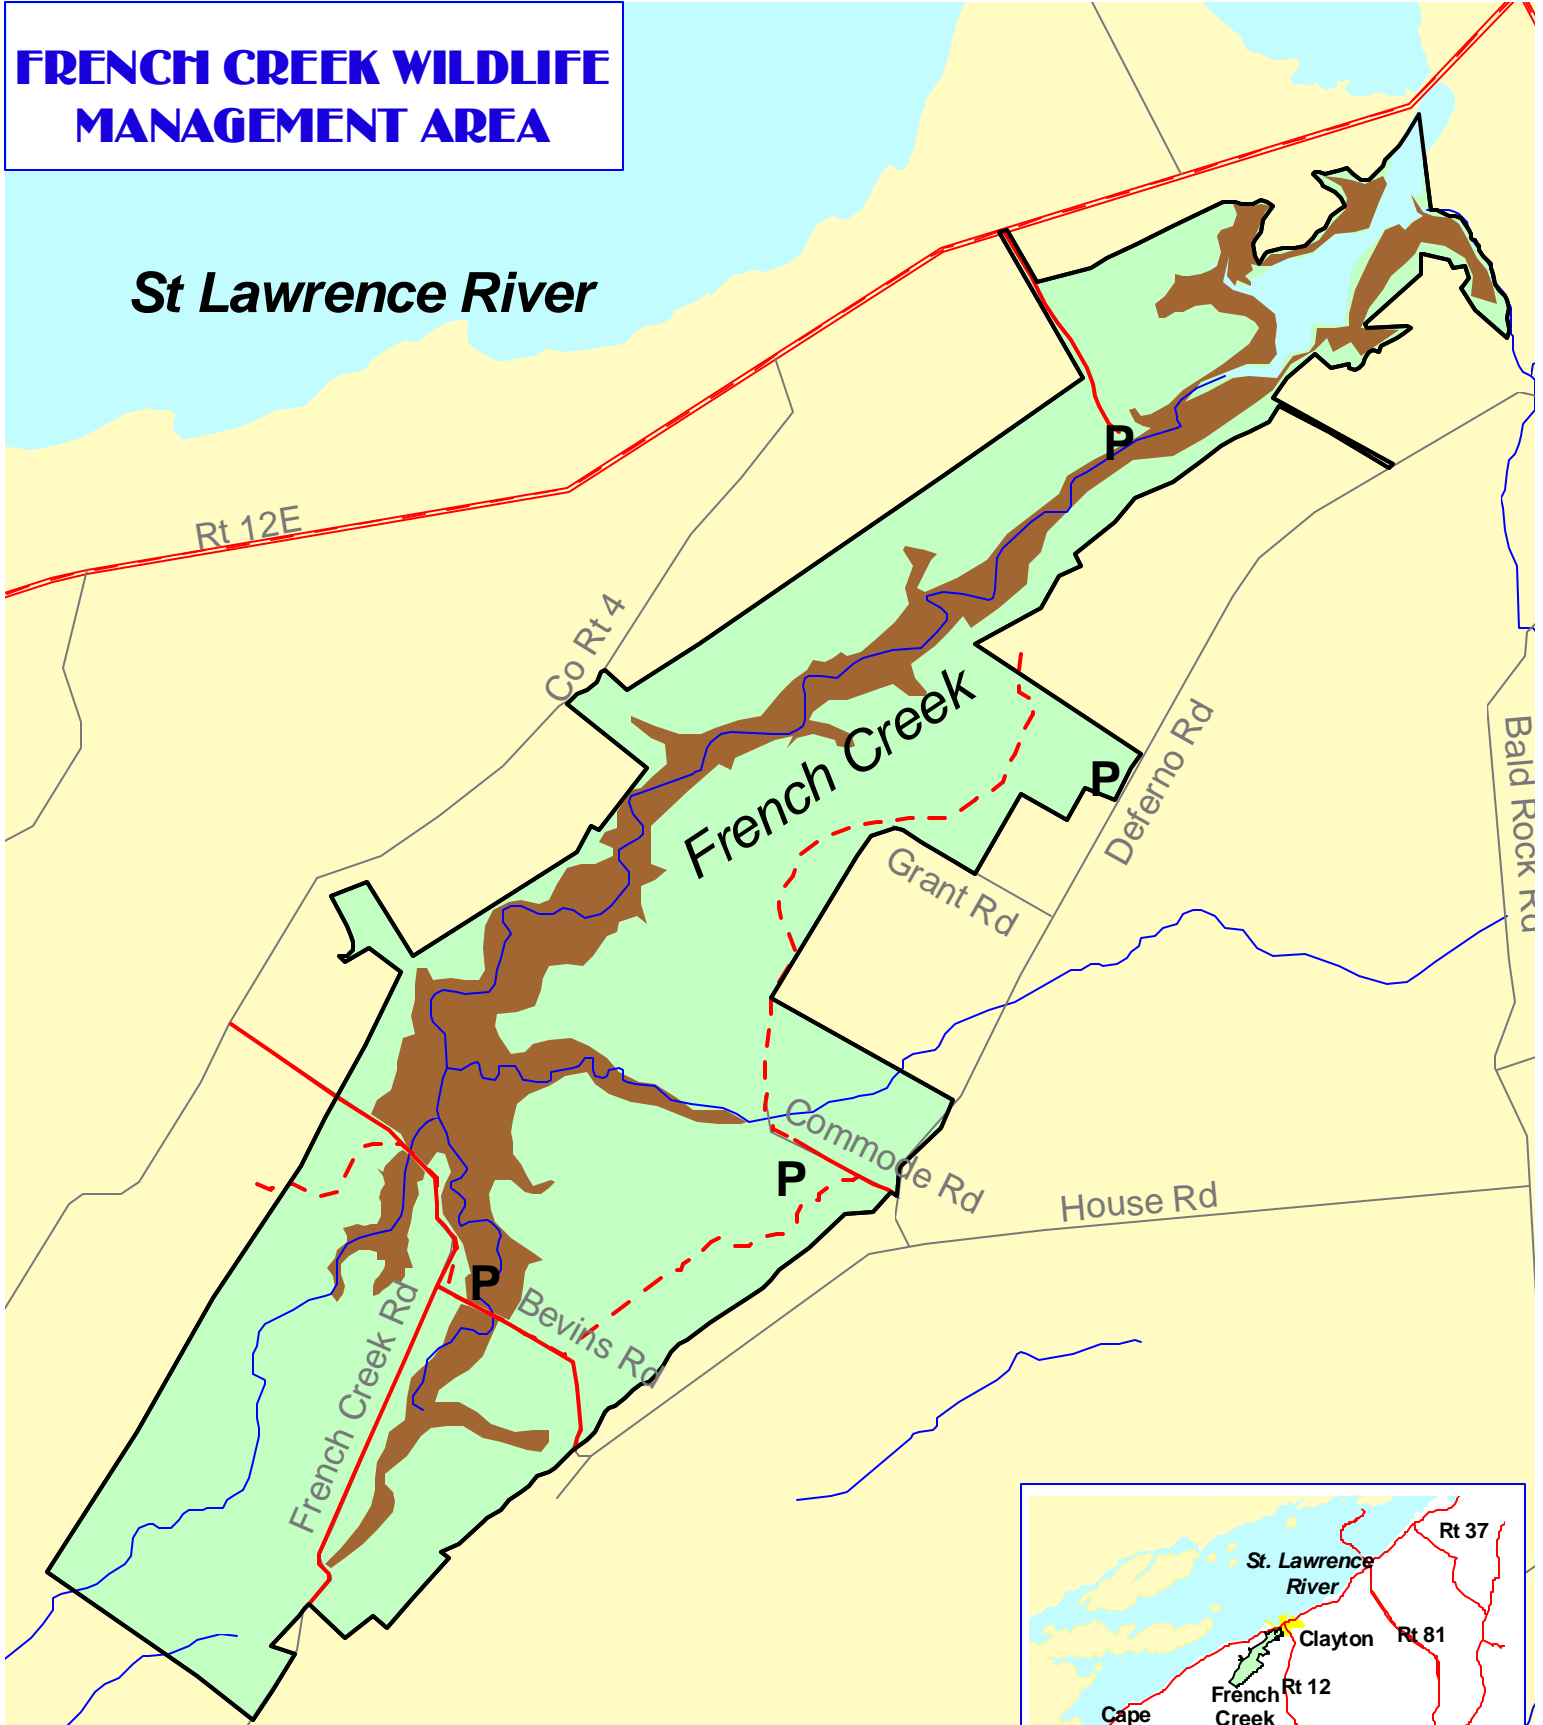

FRENCH CREEK WILDLIFE MANAGEMENT AREA

St Lawrence River

LEGEND

-  Truck Trail
-  Snowmobile Trail

-  WMA
-  Wetland
-  Parking

By ELS 1-05