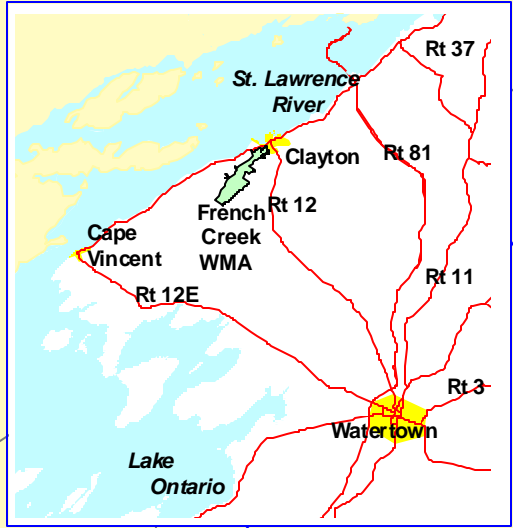

FRENCH CREEK WILDLIFE MANAGEMENT AREA

St Lawrence River

LEGEND

-  Truck Trail
-  Snowmobile Trail

-  WMA
-  Wetland
-  Parking

By ELS 1-05