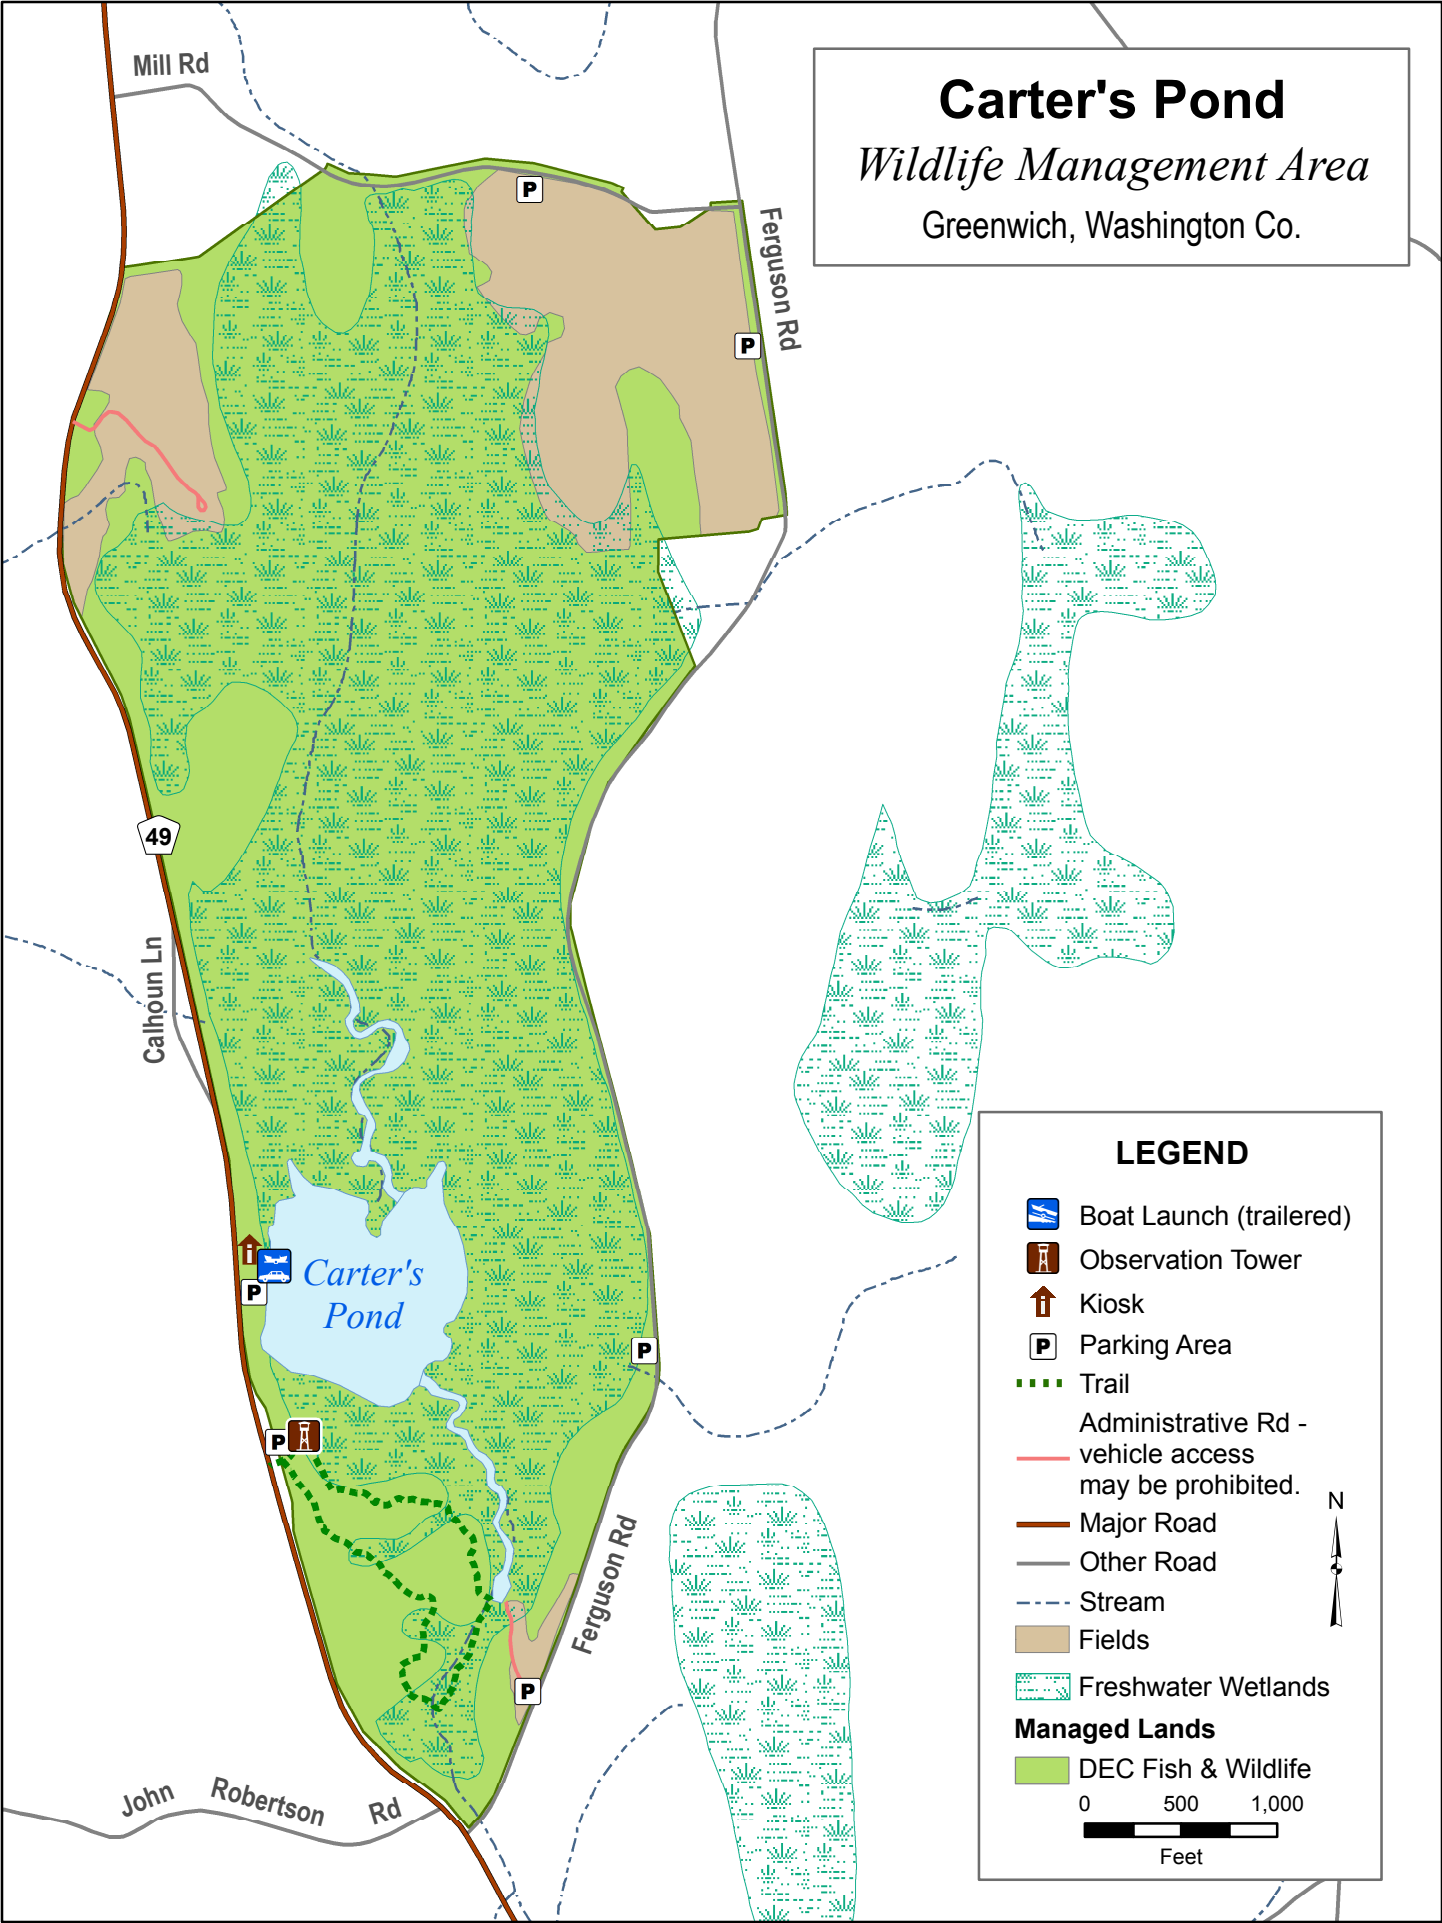

Carter's Pond

Wildlife Management Area

Greenwich, Washington Co.

LEGEND

-  Boat Launch (trailer)
-  Observation Tower
-  Kiosk
-  Parking Area
-  Trail
-  Administrative Rd - vehicle access may be prohibited.
-  Major Road
-  Other Road
-  Stream
-  Fields
-  Freshwater Wetlands

Managed Lands

-  DEC Fish & Wildlife

0 500 1,000

 Feet

N