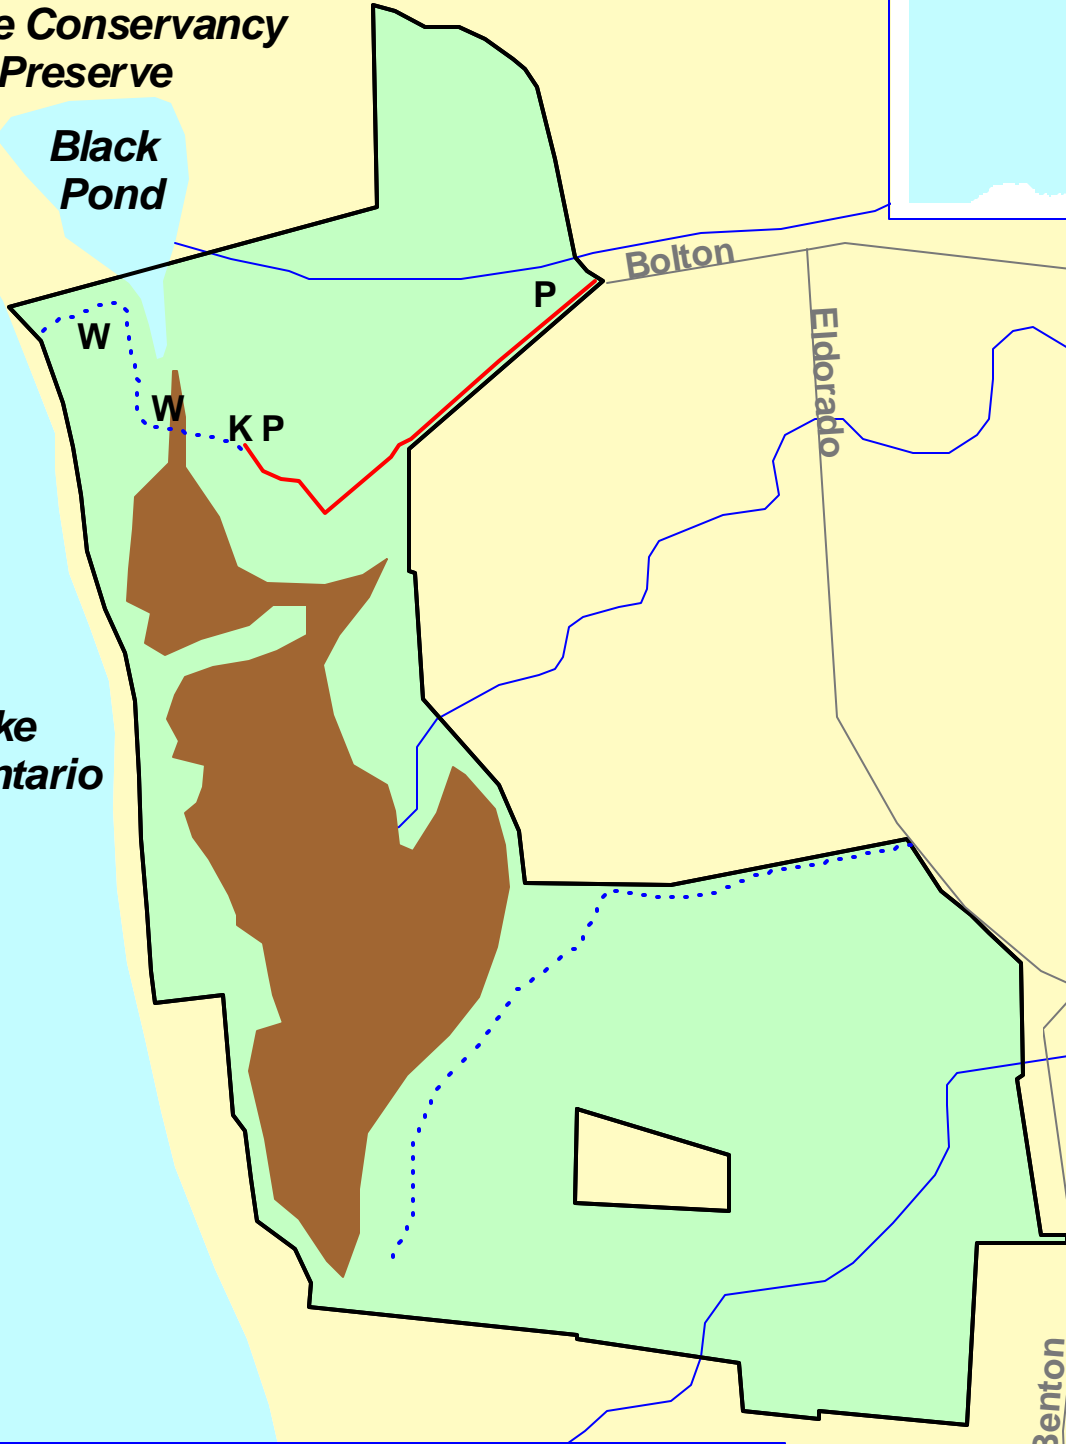

BLACK POND WILDLIFE MANAGEMENT AREA

Eldorado Shores
Nature Conservancy
Preserve

Black
Pond

Lake
Ontario

Bolton

Eldorado

Benton

Benton

Rt 3

LEGEND

-  Truck Trail
-  Foot Trails
-  Parking

-  WMA
-  Wetland
-  Kiosk
-  Walk Over

By ELS 1-05