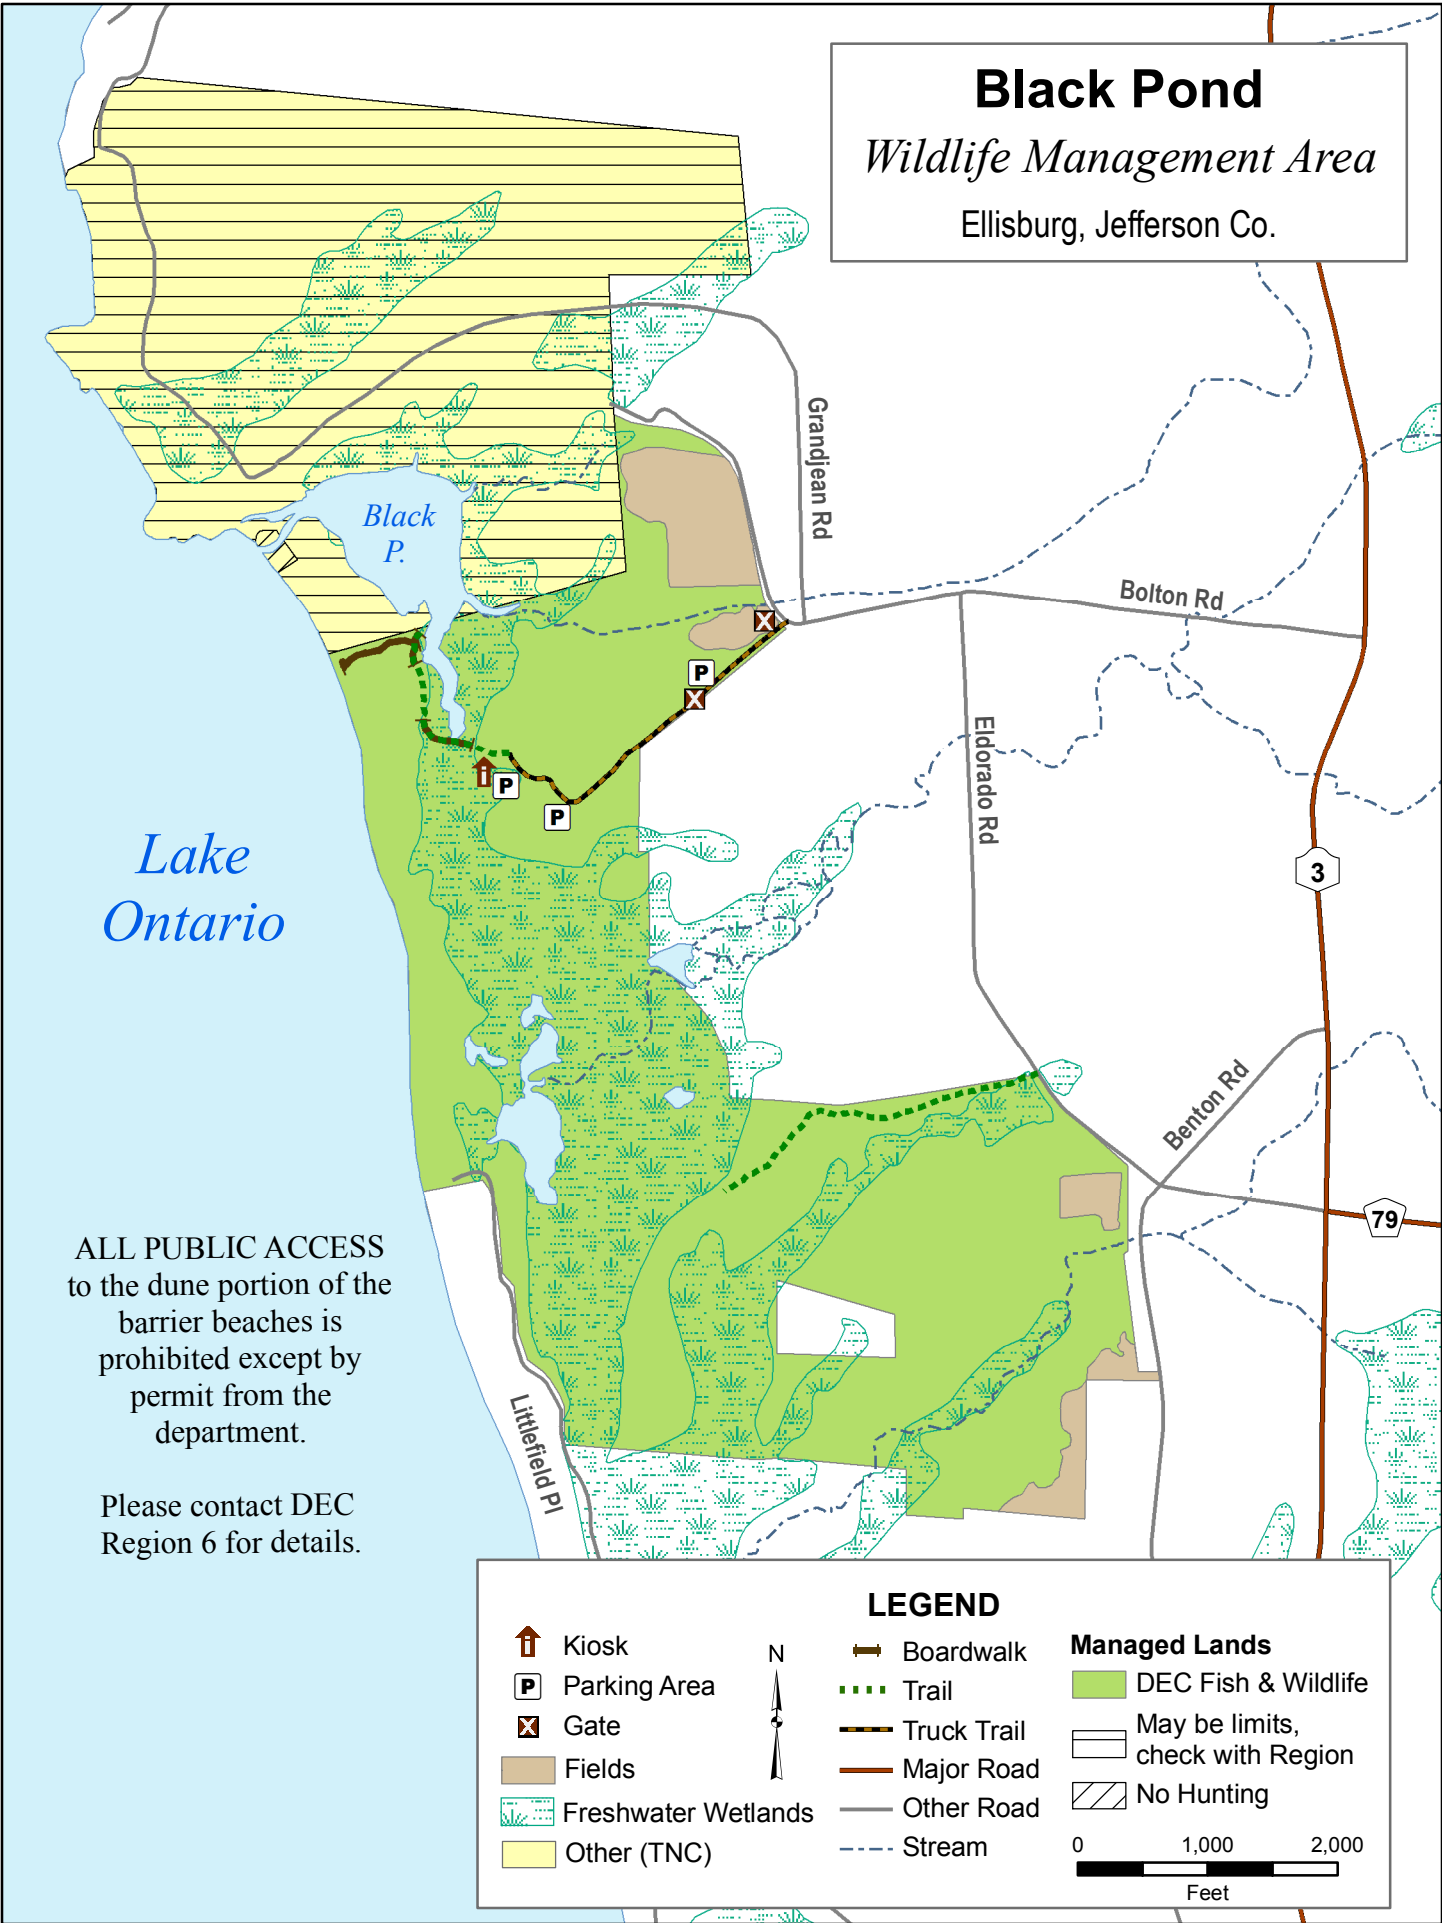

Black Pond

Wildlife Management Area

Ellisburg, Jefferson Co.

Lake Ontario

ALL PUBLIC ACCESS to the dune portion of the barrier beaches is prohibited except by permit from the department.

Please contact DEC Region 6 for details.

LEGEND			
	Kiosk	N 	
	Parking Area		
	Gate		Boardwalk
	Fields		Trail
	Freshwater Wetlands		Truck Trail
	Other (TNC)		Major Road
			Other Road
			Stream
			Managed Lands
			May be limits, check with Region
			No Hunting
		0 1,000 2,000 Feet	