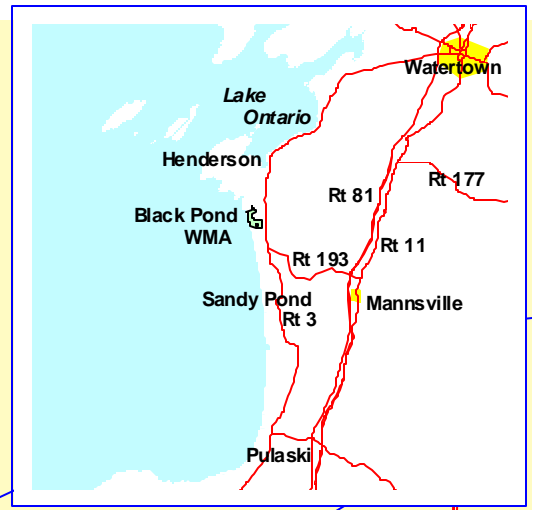

BLACK POND WILDLIFE MANAGEMENT AREA

Eldorado Shores
Nature Conservancy
Preserve

Black
Pond

Lake
Ontario

Bolton

Eldorado

Benton

Benton

Rt 3

LEGEND

-  Truck Trail
-  Foot Trails
-  Parking

-  WMA
-  Wetland
-  Kiosk
-  Walk Over

By ELS 1-05