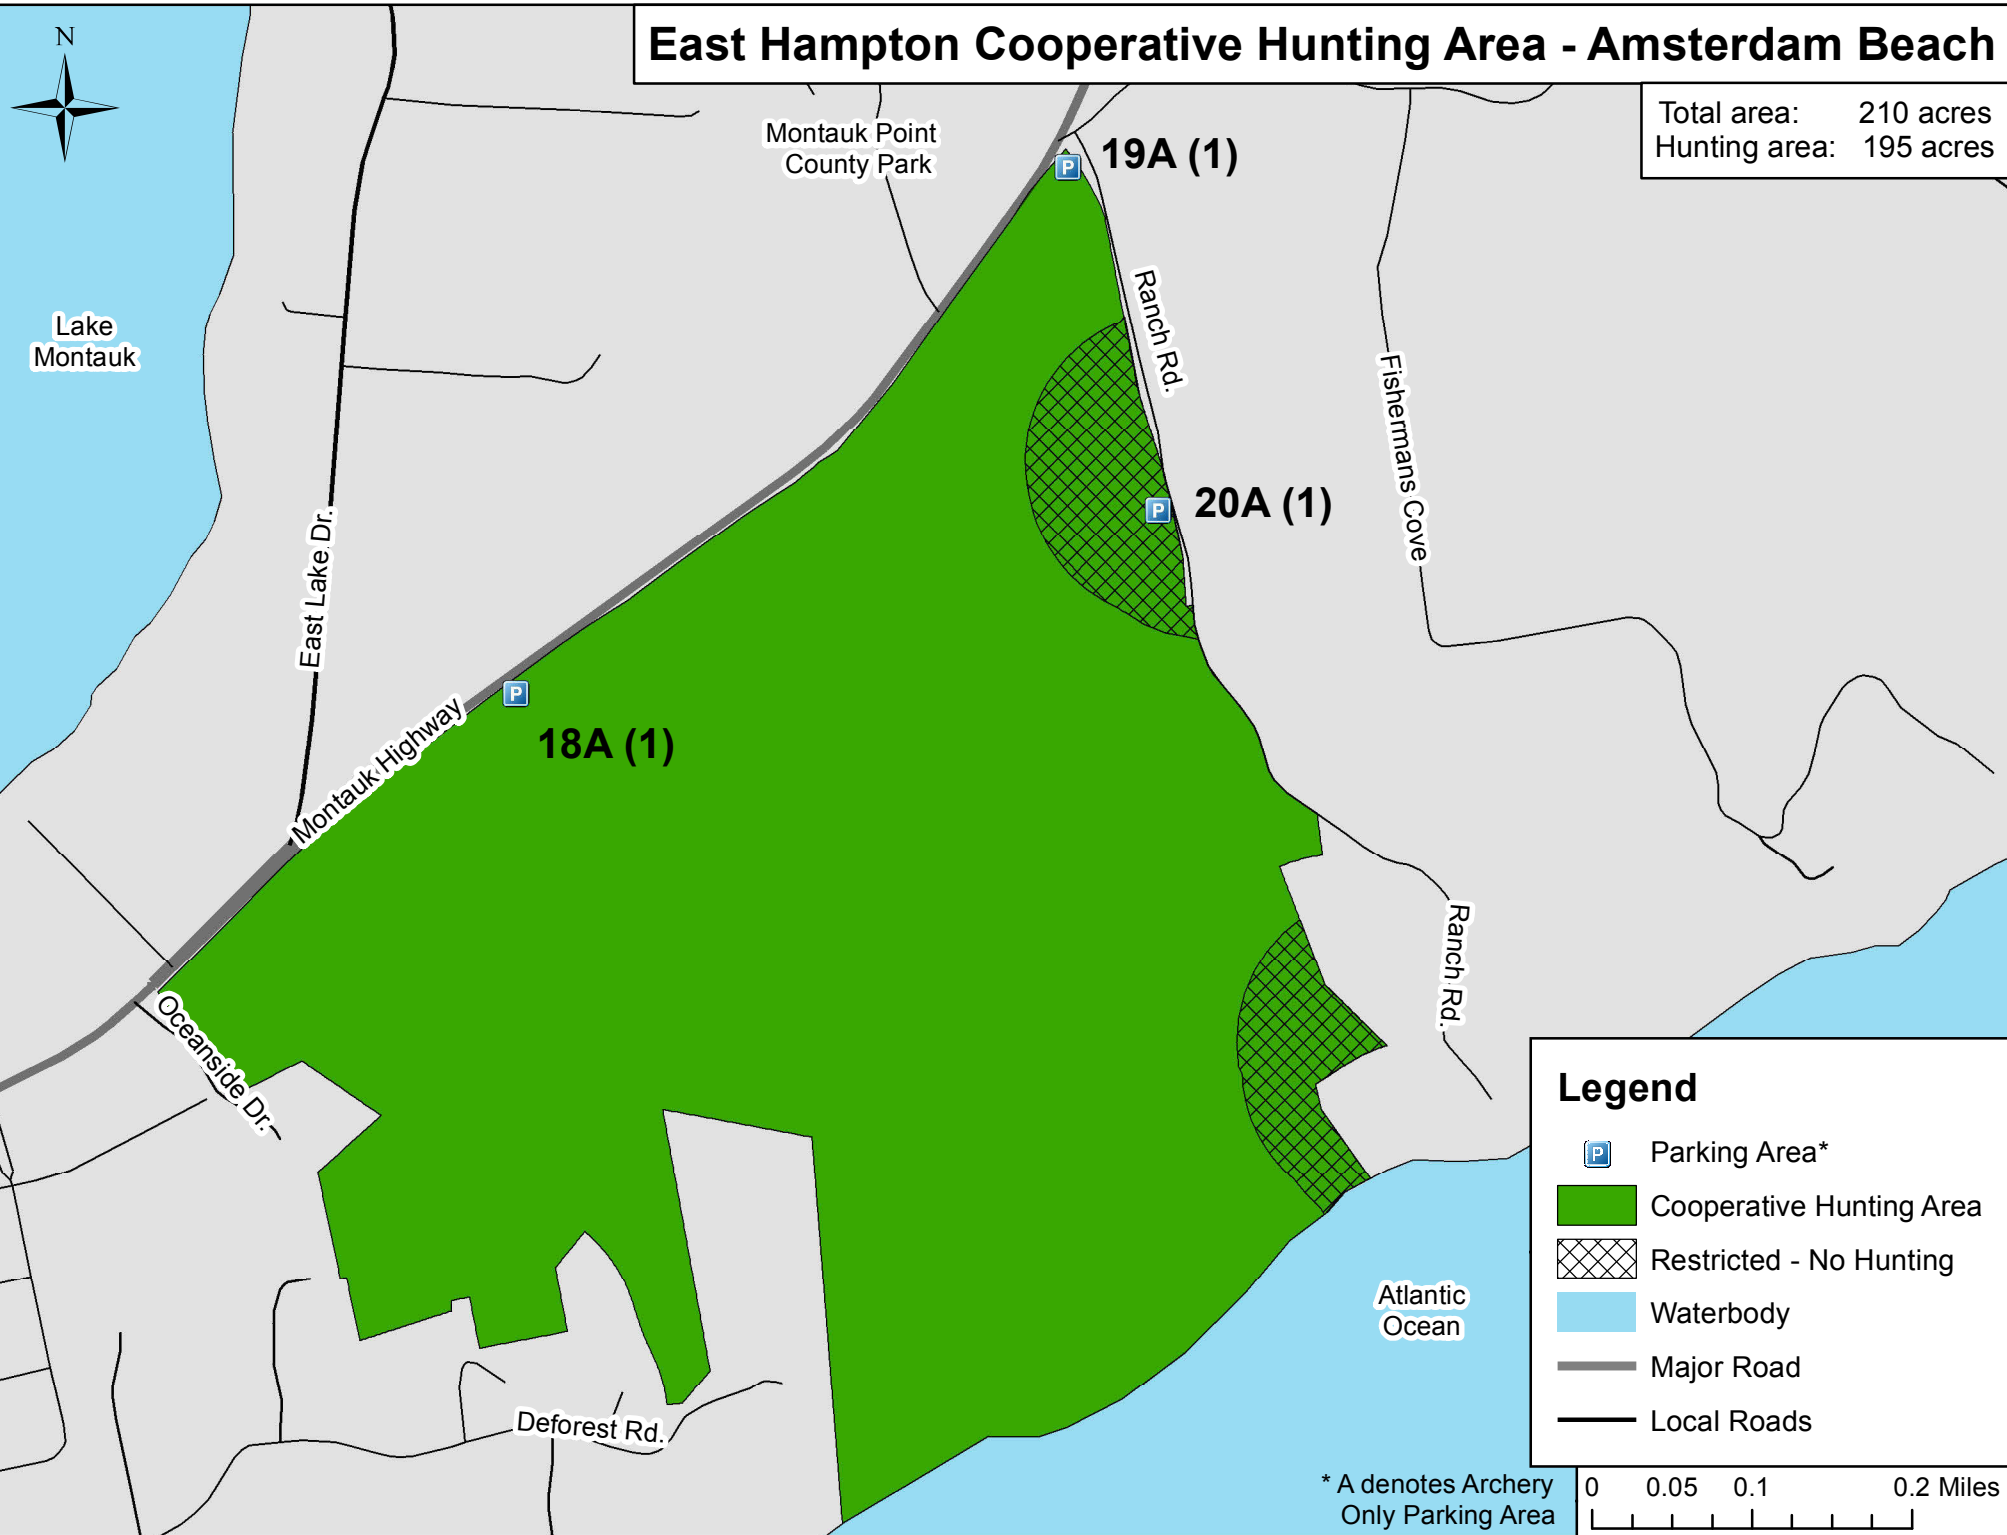

# East Hampton Cooperative Hunting Area - Amsterdam Beach

Total area: 210 acres  
Hunting area: 195 acres

### Legend

- Parking Area\*
- Cooperative Hunting Area
- Restricted - No Hunting
- Waterbody
- Major Road
- Local Roads

\* A denotes Archery Only Parking Area

0 0.05 0.1 0.2 Miles