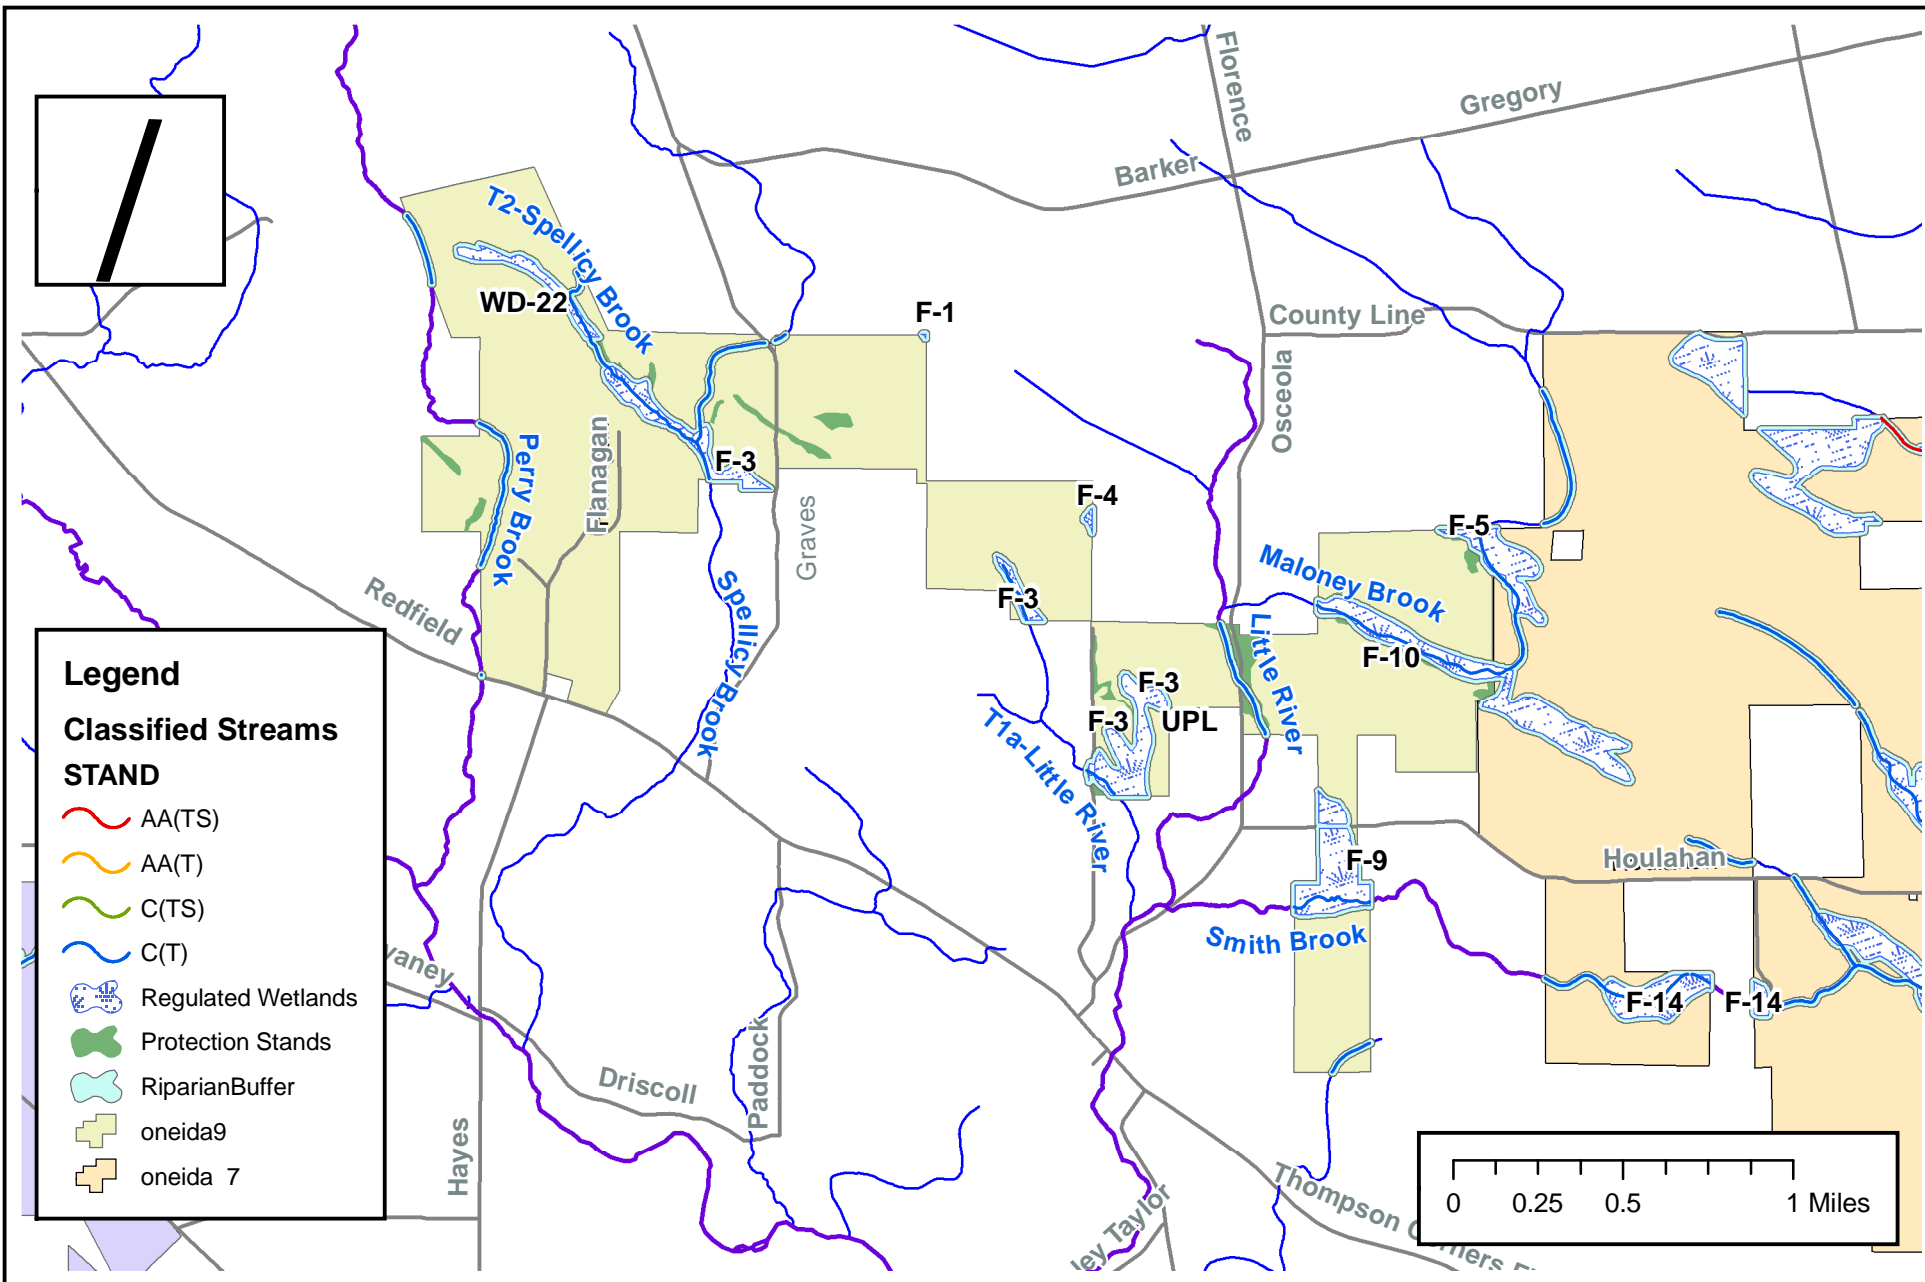

Tri-County State Forest ONEIDA RA# 9- Water Resources

Legend

Classified Streams

STAND

- AA(TS)
- AA(T)
- C(TS)
- C(T)
- Regulated Wetlands
- Protection Stands
- Riparian Buffer
- oneida9
- oneida 7