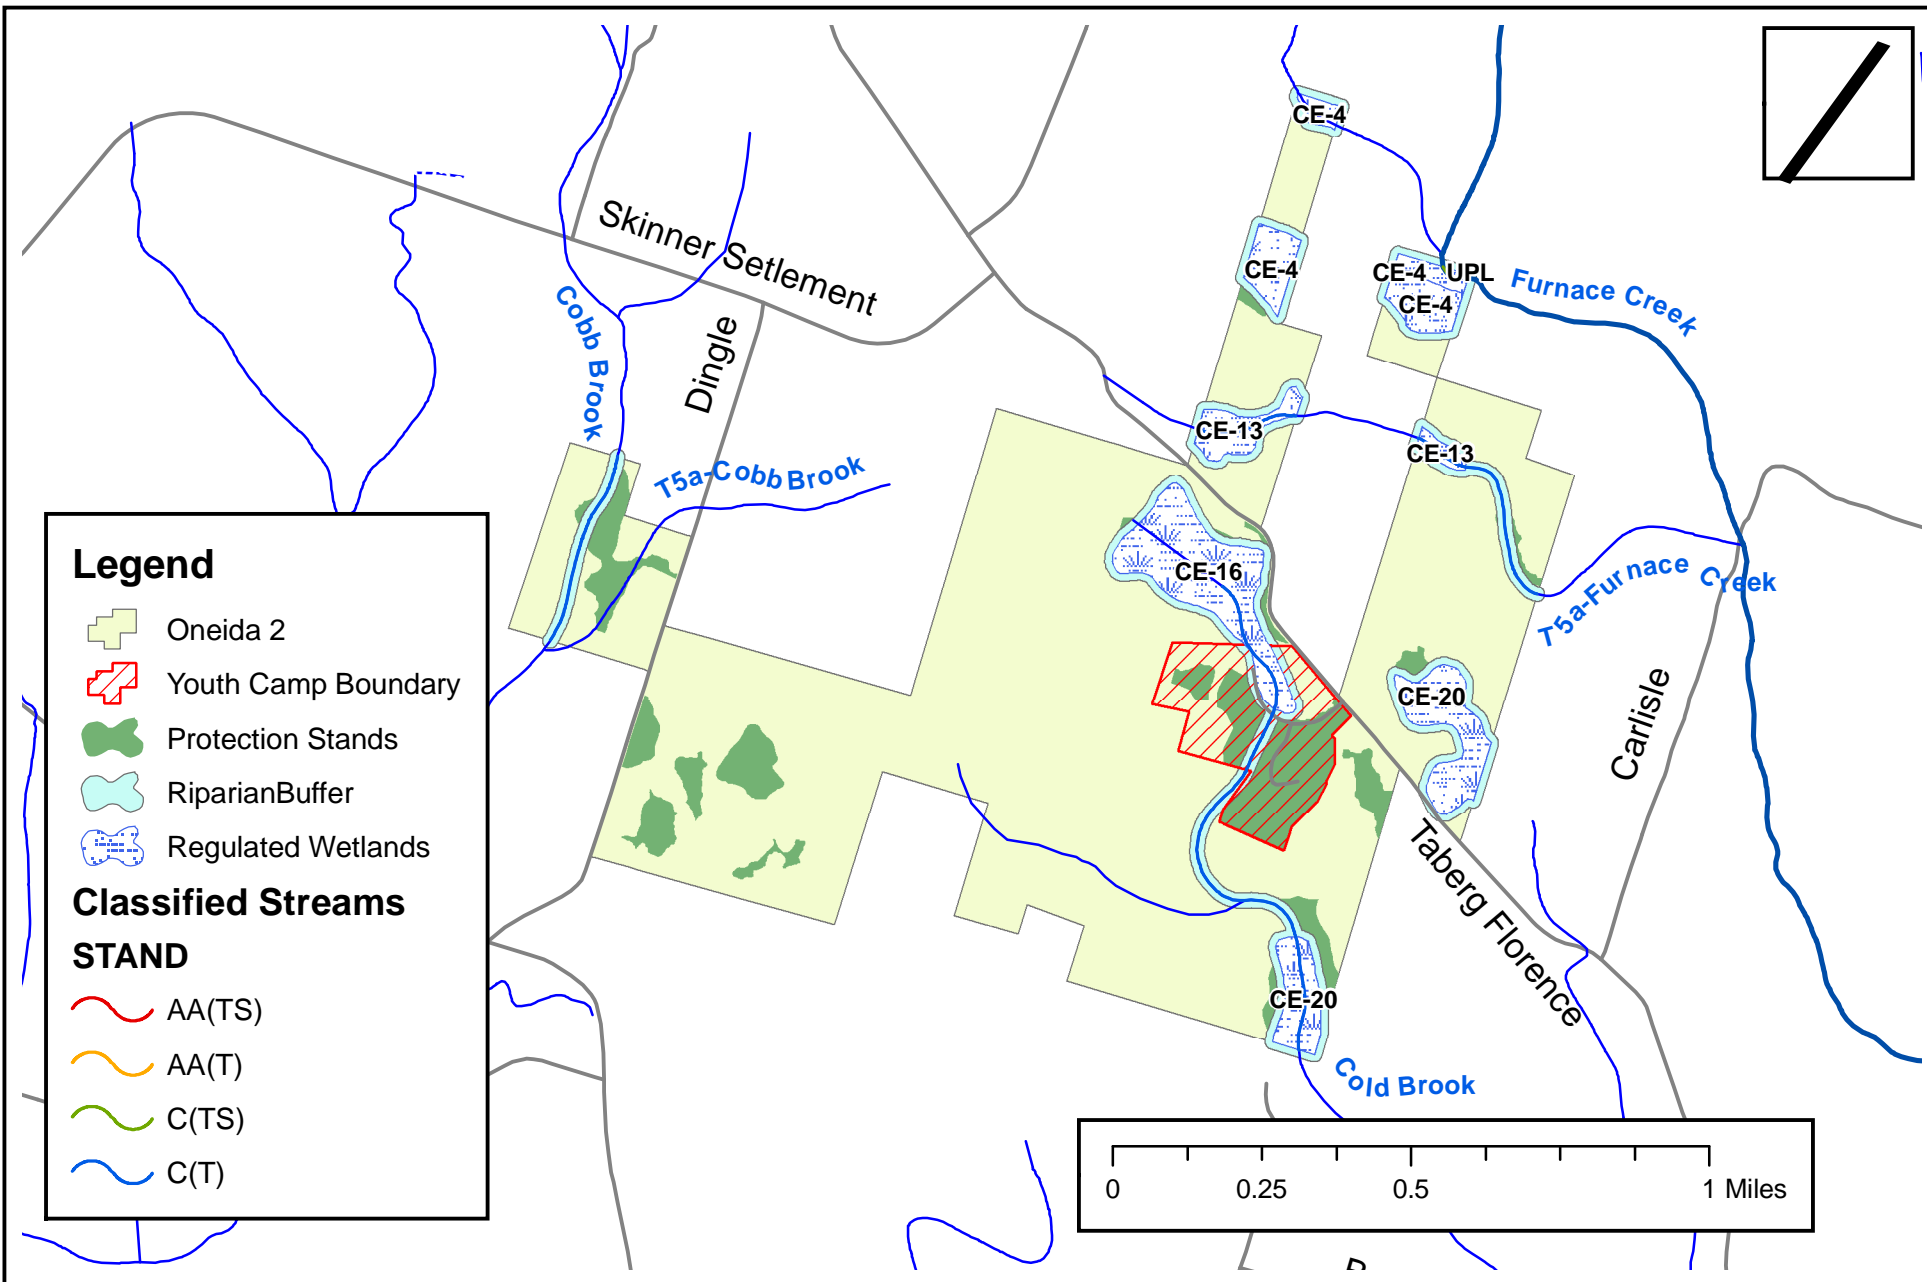

Cobb Brook State Forest ONEIDA RA# 2- Water Resources

Legend

-  Oneida 2
-  Youth Camp Boundary
-  Protection Stands
-  Riparian Buffer
-  Regulated Wetlands

Classified Streams

STAND

-  AA(TS)
-  AA(T)
-  C(TS)
-  C(T)