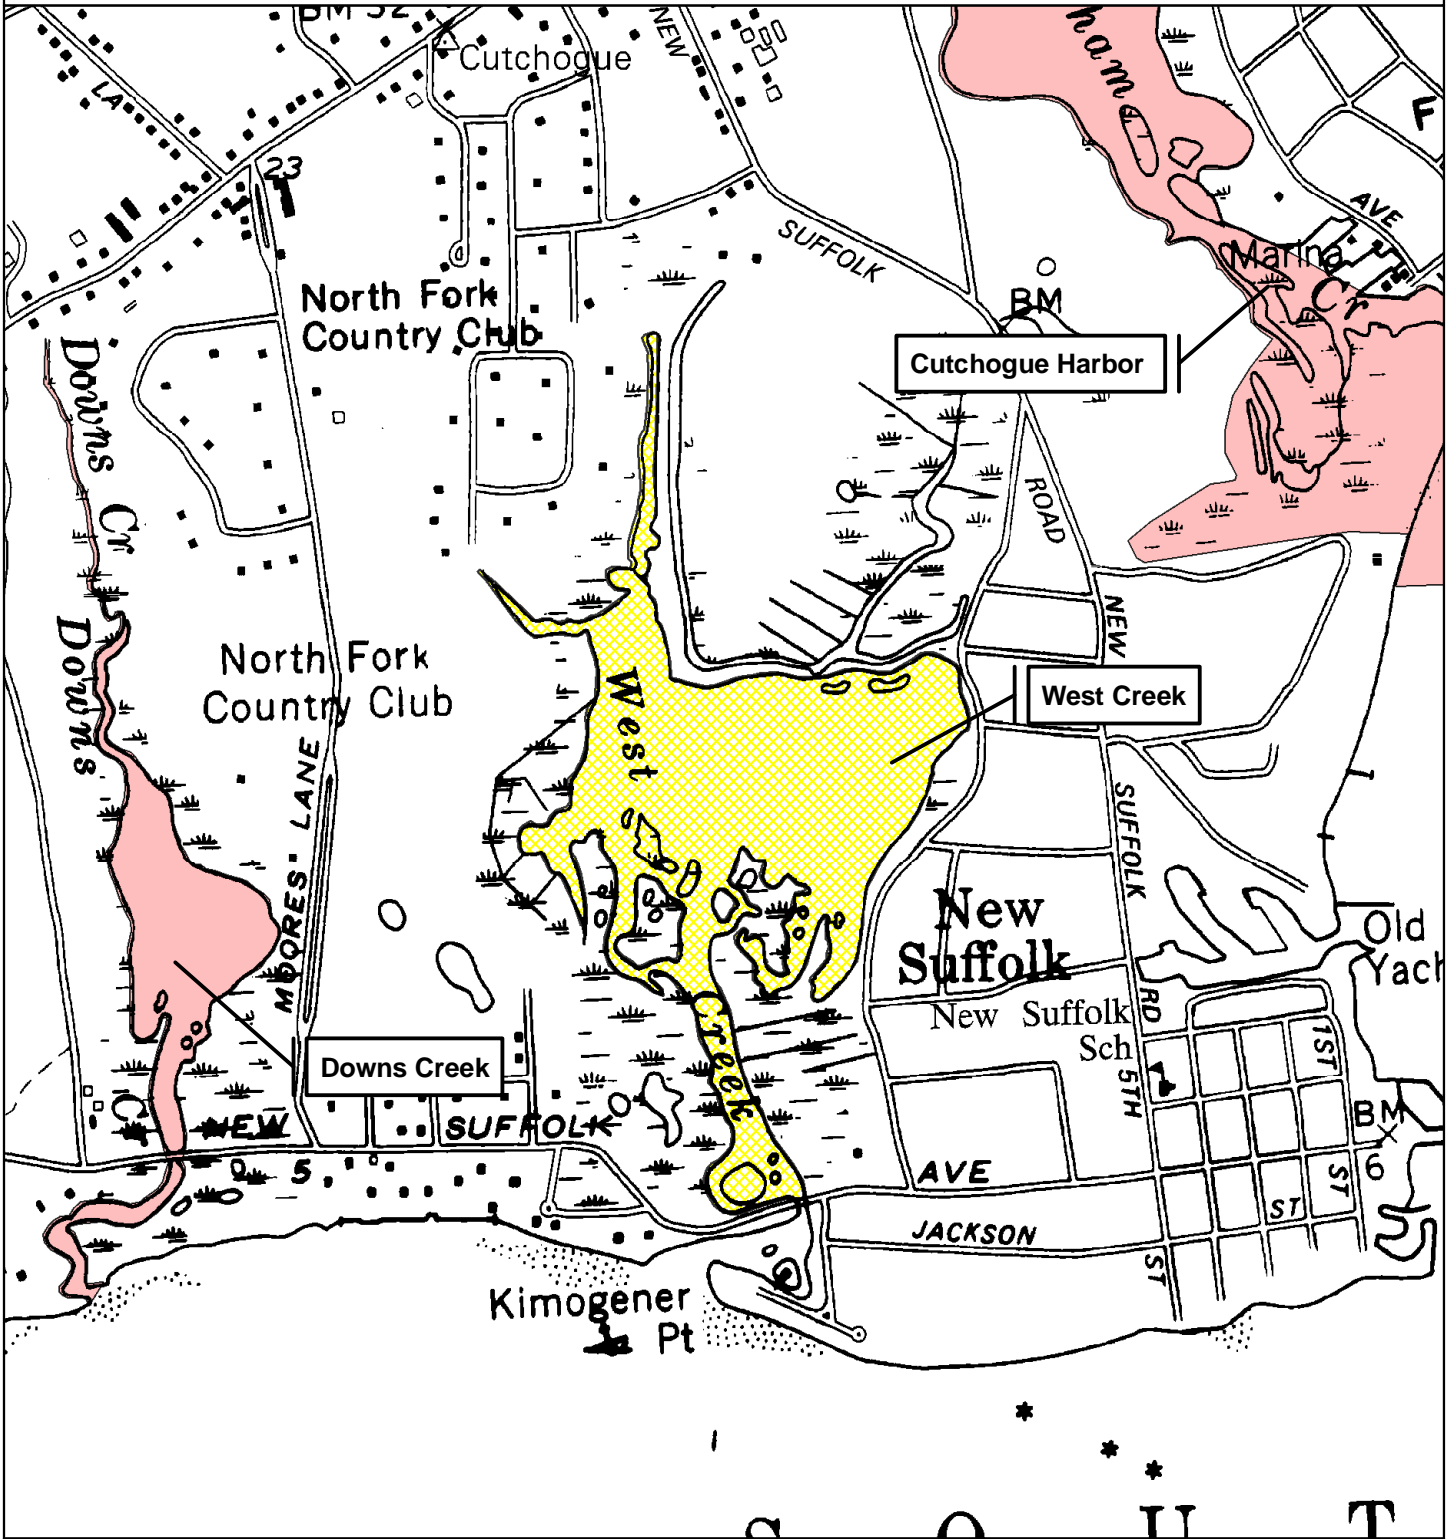

West Creek Critical Environmental Area (CEA)

Effective Date of Designation: 3-24-84

Designating Agency: Town of Southold

Legend

- Adjacent CEAs
- West Creek CEA

1 inch equals 1,000 feet

Base Map: 1: 24,000 DOT Planimetric Images

Disclaimer: This map was prepared by the New York State Department of Environmental Conservation using the most current data available. It is deemed accurate but is not guaranteed. NYS DEC is not responsible for any inaccuracies in the data. Please contact the designating authority for additional information regarding legal boundary descriptions.