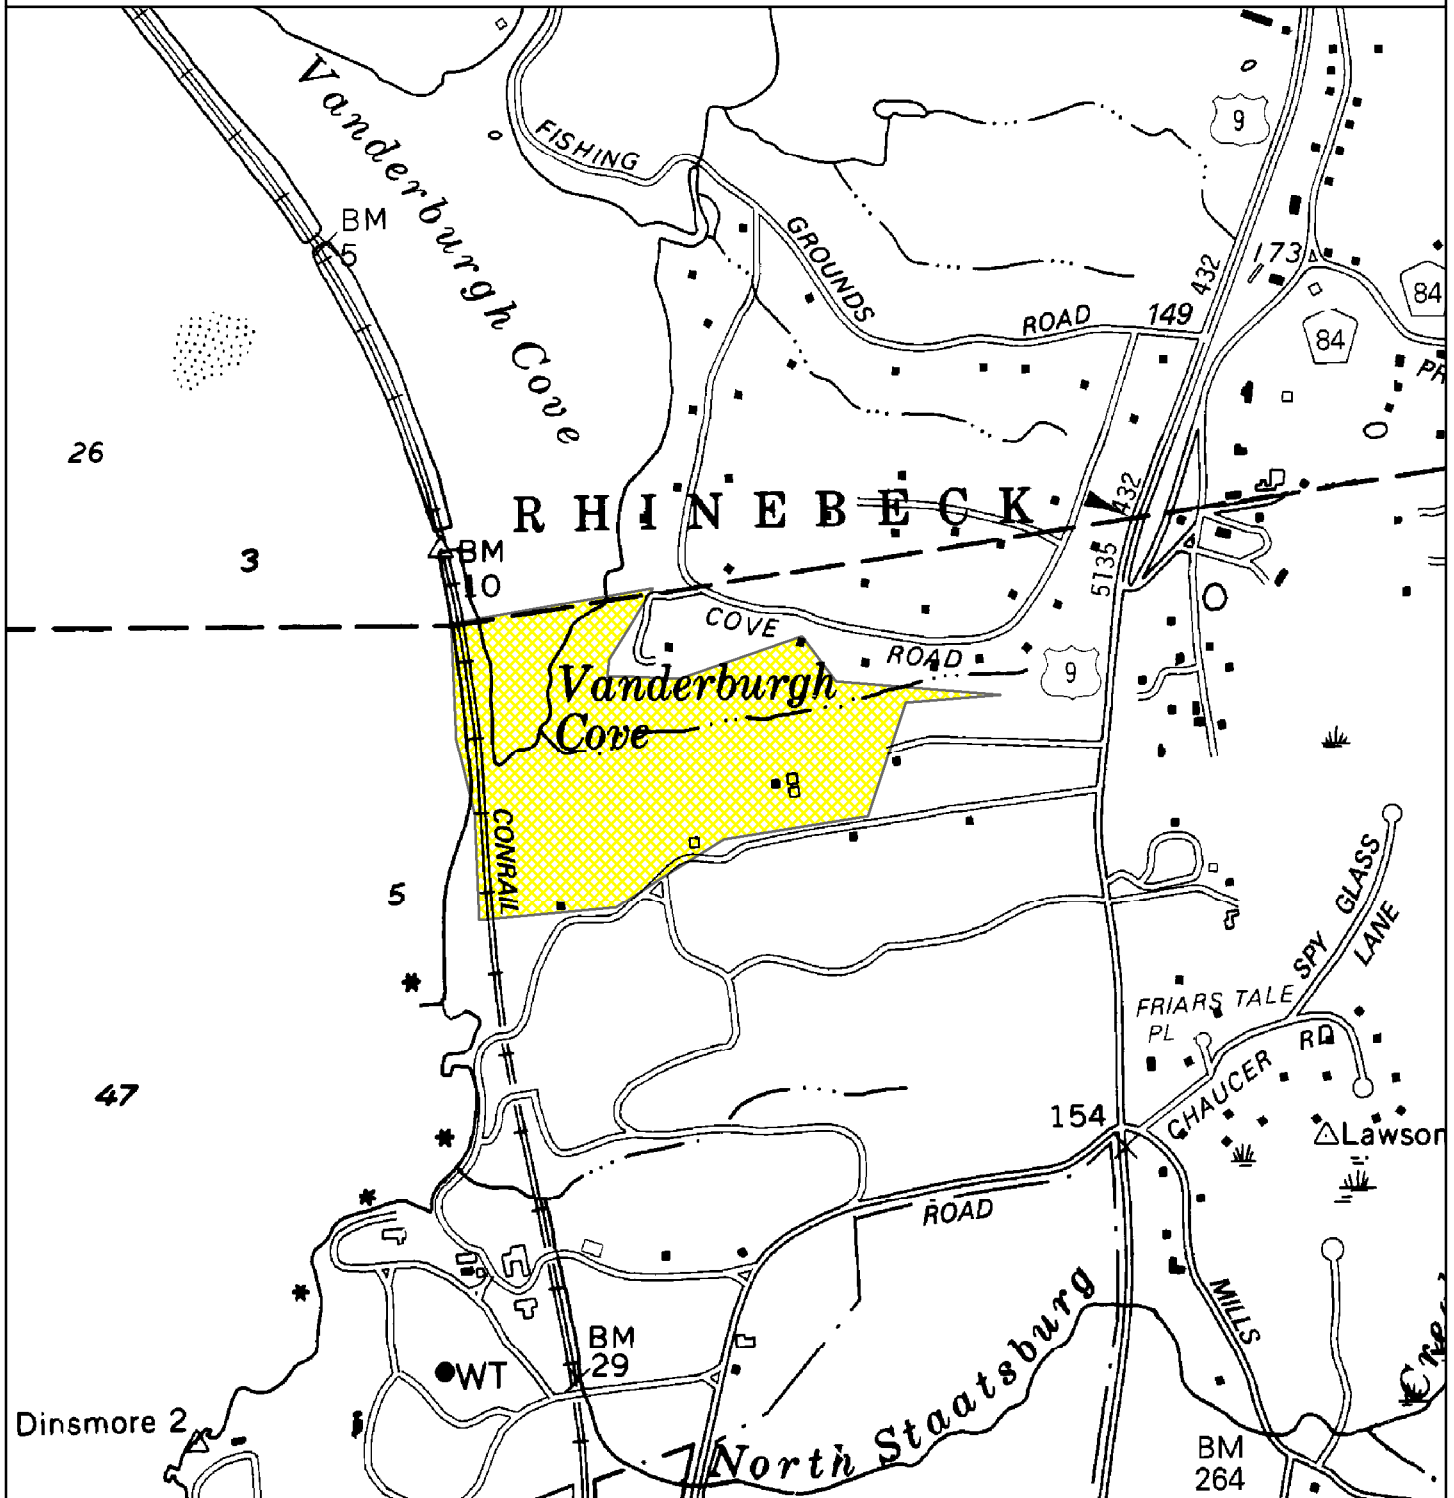

# CEA: Vanderburgh Cove

Effective Date of Designation: 6-7-09

Designating Agency: Town of Hyde Park

## Legend

 Vanderburgh Cove CEA

Base Map: DOT 1:24,000 Planimetric Images

Disclaimer: This map was prepared by the New York State Department of Environmental Conservation using the most current data available. It is deemed accurate but is not guaranteed. NYS DEC is not responsible for any inaccuracies in the data. Please contact the designating authority for additional information regarding legal boundary descriptions.