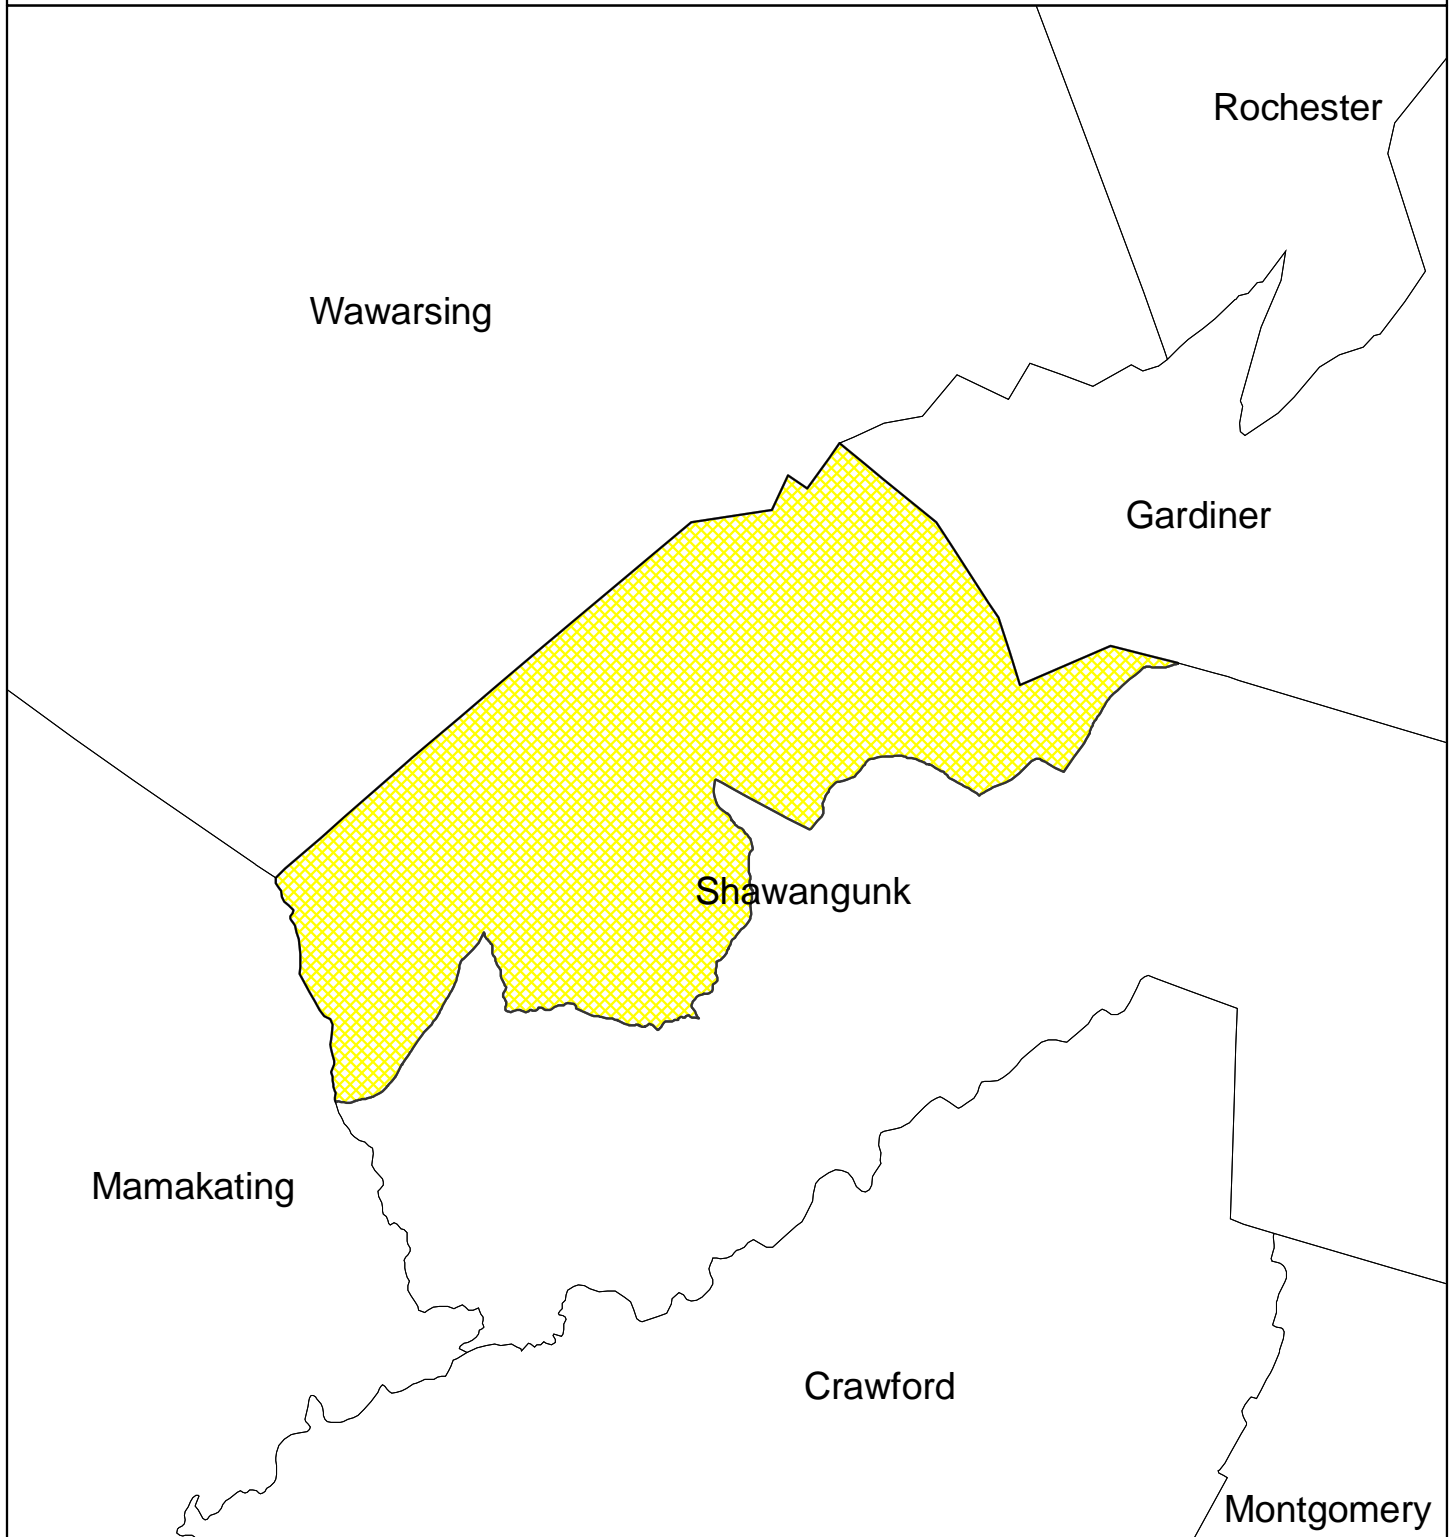

Shawangunk Ridge Critical Environmental Area (CEA)

Effective Date of Designation: 10-1-89

Designating Agency: Town of Shawangunk

Legend

 Shawangunk Ridge CEA

Base Map: Town or City Boundary for New York State

1 inch equals 1.5 miles

Disclaimer: This map was prepared by the New York State Department of Environmental Conservation using the most current data available. It is deemed accurate but is not guaranteed. NYS DEC is not responsible for any inaccuracies in the data. Please contact the designating authority for additional information regarding legal boundary descriptions.