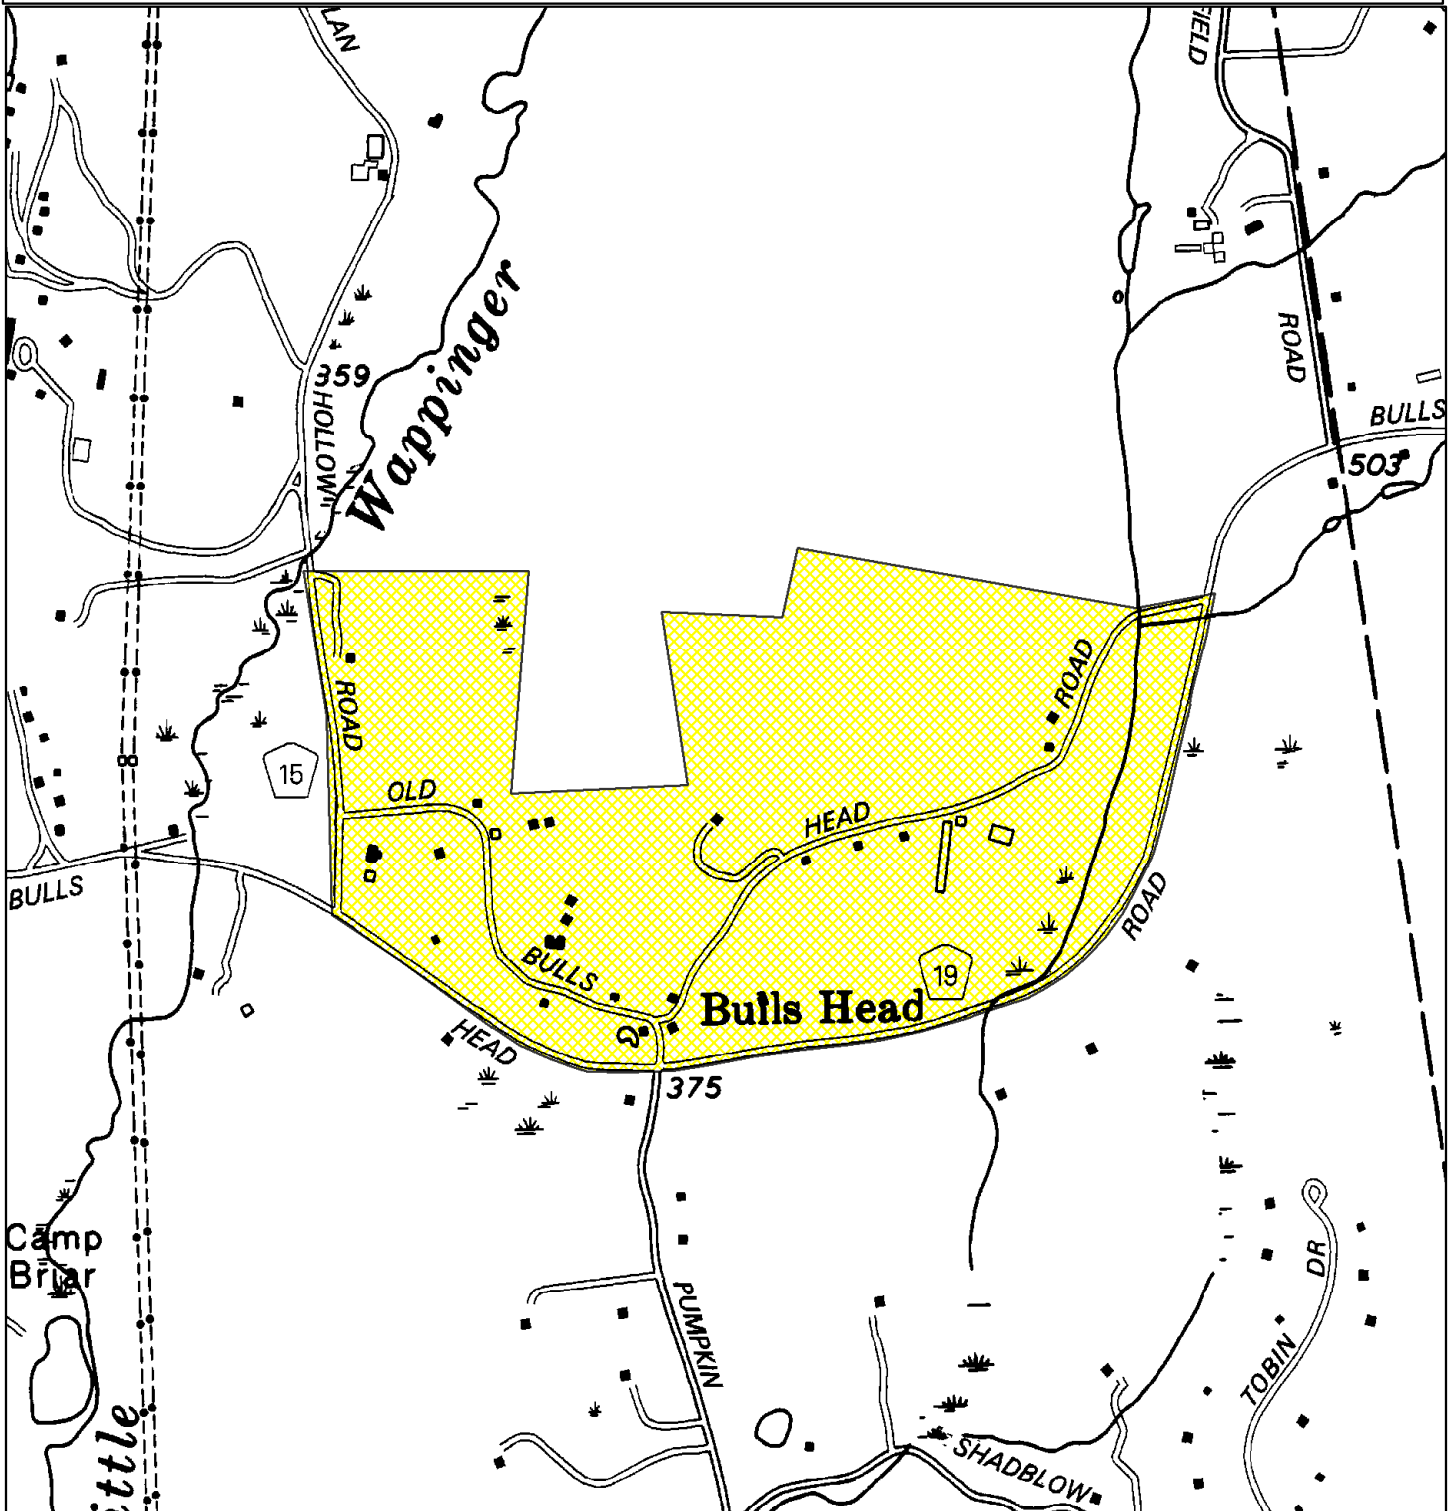

Hamlet of Old Bulls Head Critical Environmental Area (CEA)

Effective Date of Designation: 11-27-87

Designating Agency: Town of Clinton

Legend

 Hamlet of Old Bulls Head CEA

1 inch equals 1,000 feet

Base Map: DOT 1:24,000 Planimetric Images

Disclaimer: This map was prepared by the New York State Department of Environmental Conservation using the most current data available. It is deemed accurate but is not guaranteed. NYS DEC is not responsible for any inaccuracies in the data. Please contact the designating authority for additional information regarding legal boundary descriptions.