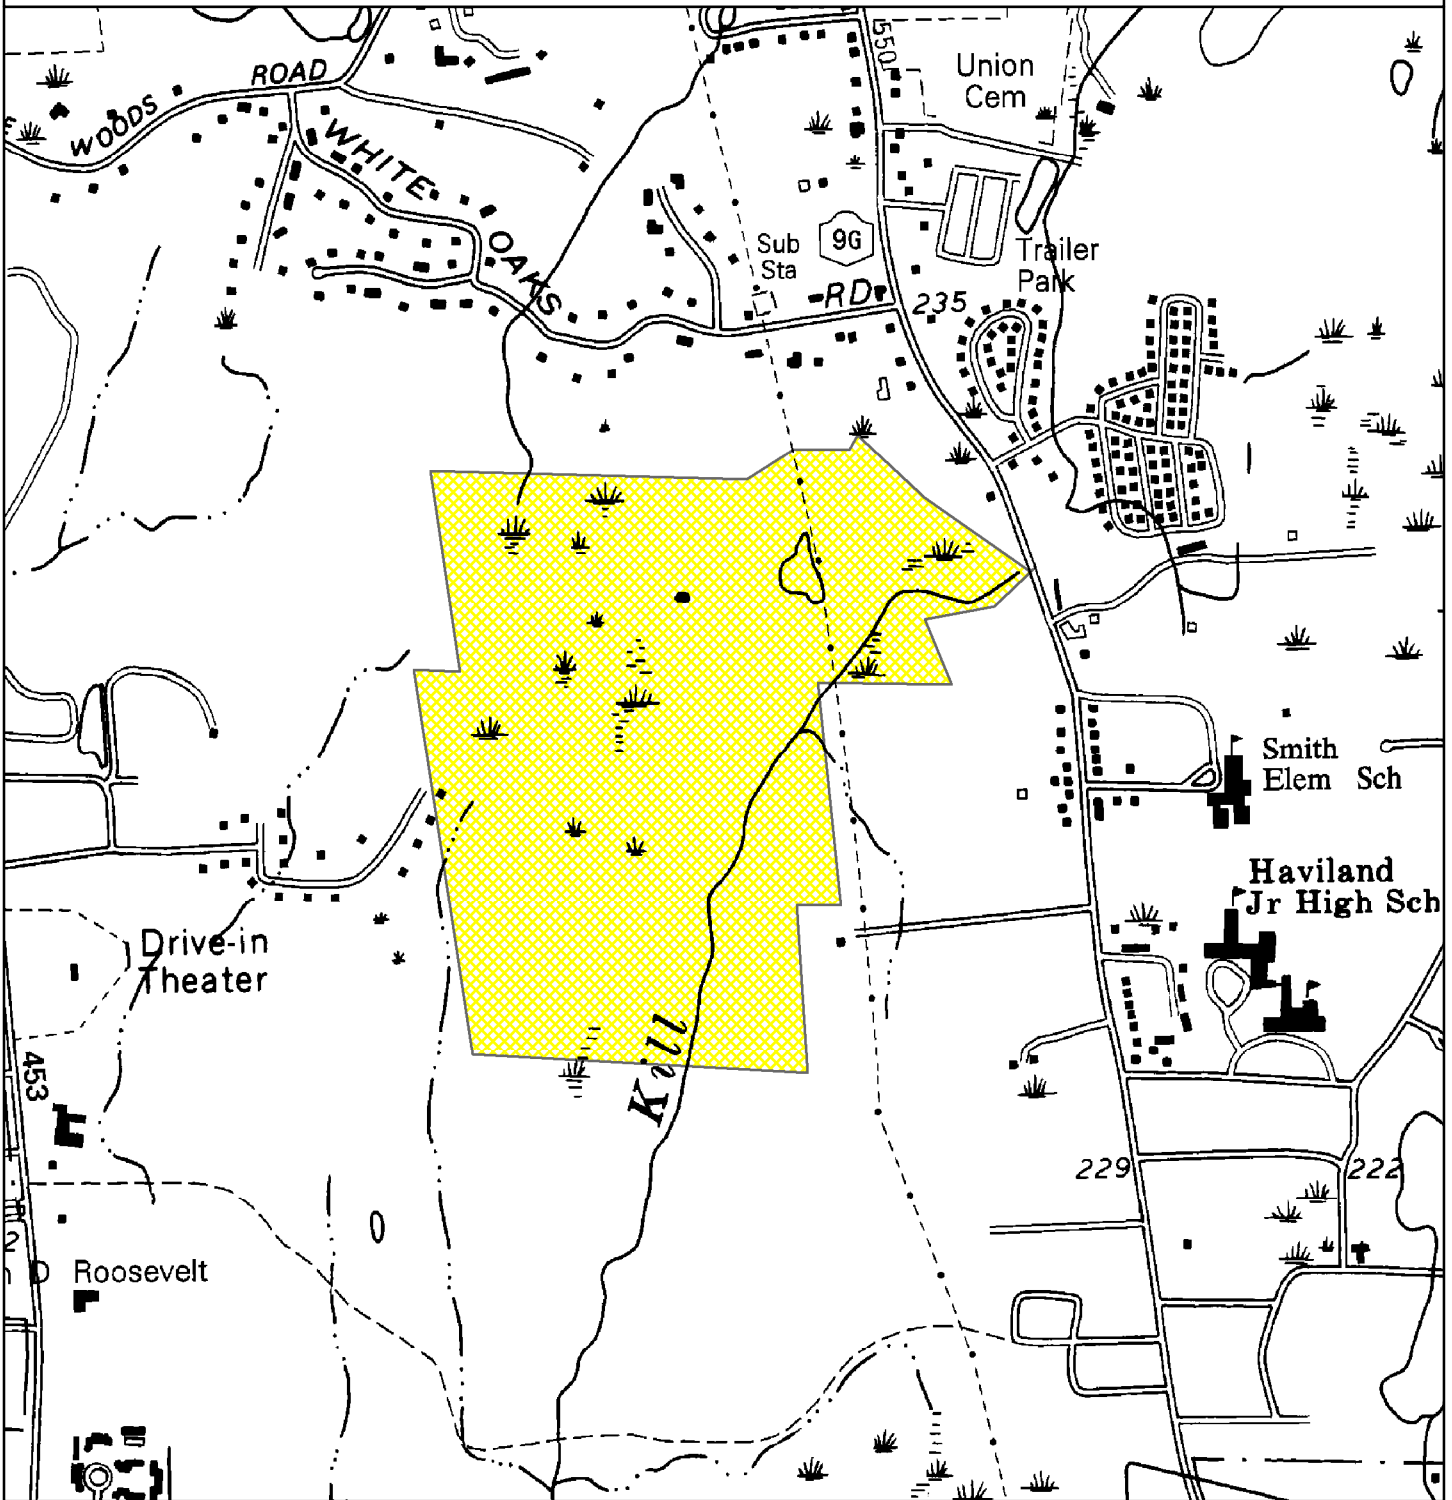

# CEA: Maritje Kill

Effective Date of Designation: 6-7-09

Designating Agency: Town of Hyde Park

## Legend

 Maritje Kill CEA

Base Map: DOT 1:24,000 Planimetric Images

Disclaimer: This map was prepared by the New York State Department of Environmental Conservation using the most current data available. It is deemed accurate but is not guaranteed. NYS DEC is not responsible for any inaccuracies in the data. Please contact the designating authority for additional information regarding legal boundary descriptions.

1 inch = 1,000 feet