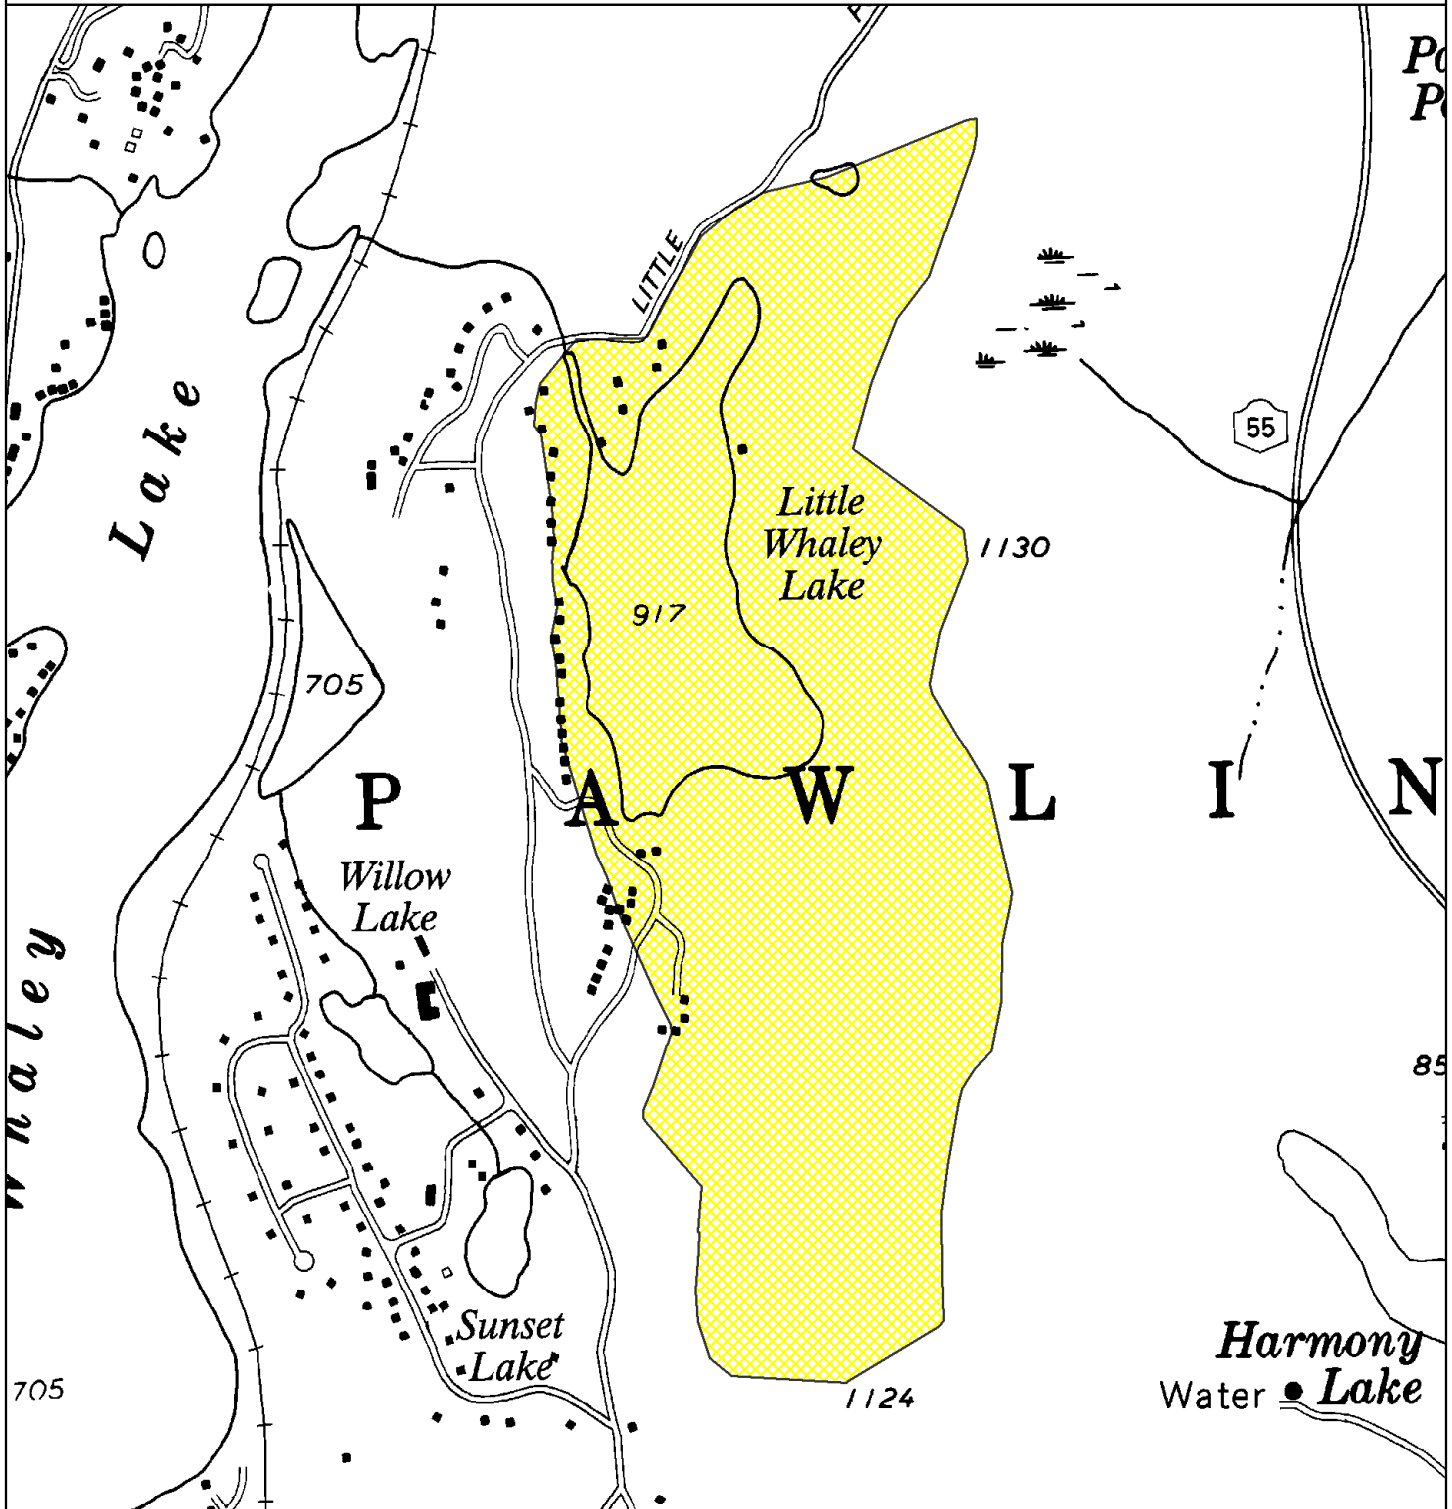

# Little Whaley Lake and Watershed Critical Environmental Area (CEA)

Effective Date of Designation: 9-1-85

Designating Agency: Town of Pawling

## Legend

 Little Whaley Lake and Watershed CEA

1 inch equals 1,000 feet

Base Map: DOT 1:24,000 Planimetric Images

Disclaimer: This map was prepared by the New York State Department of Environmental Conservation using the most current data available. It is deemed accurate but is not guaranteed. NYS DEC is not responsible for any inaccuracies in the data. Please contact the designating authority for additional information regarding legal boundary descriptions.