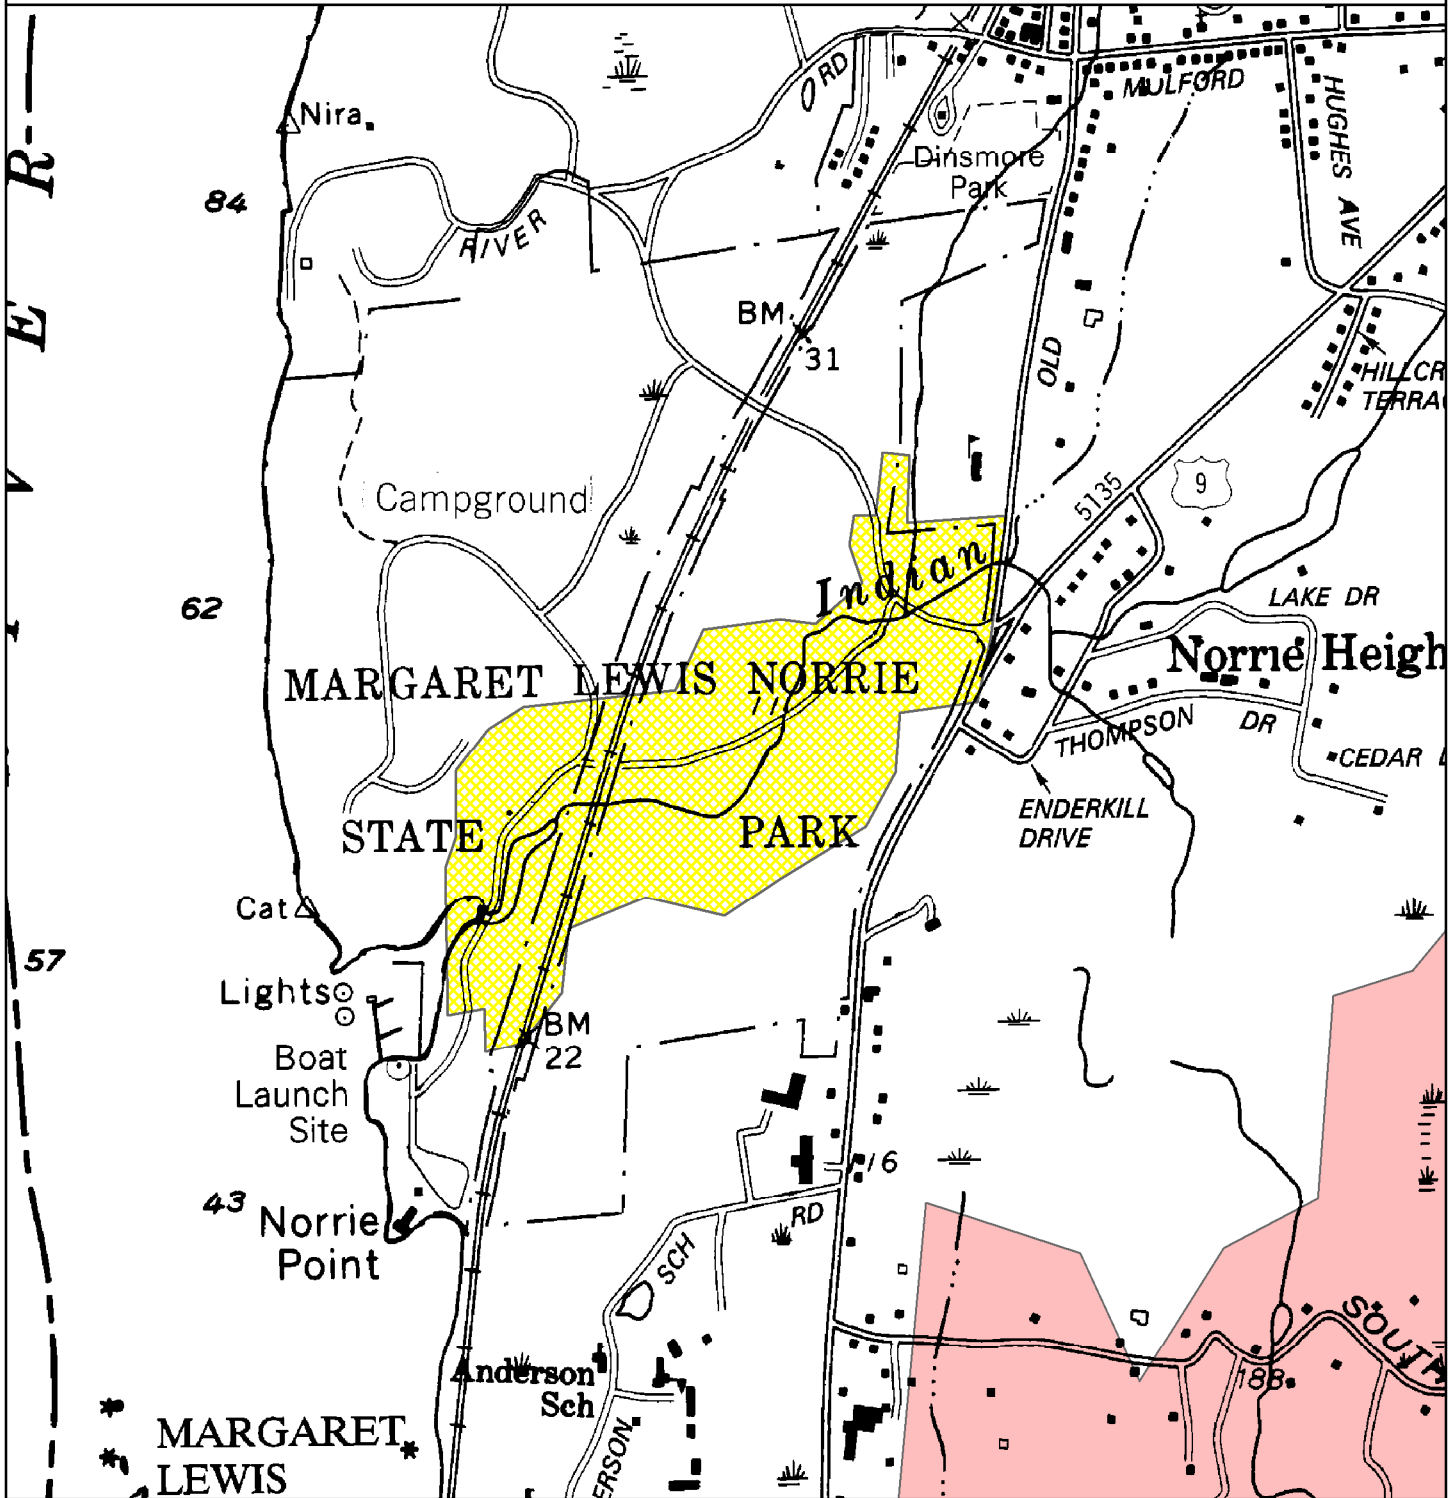

# CEA: Indian Kill

Effective Date of Designation: 6-7-09

Designating Agency: Town of Hyde Park

## Legend

- Adjacent CEA
- Indian Kill CEA

1 inch = 1,000 feet

Base Map: DOT 1:24,000 Planimetric Images

Disclaimer: This map was prepared by the New York State Department of Environmental Conservation using the most current data available. It is deemed accurate but is not guaranteed. NYS DEC is not responsible for any inaccuracies in the data. Please contact the designating authority for additional information regarding legal boundary descriptions.