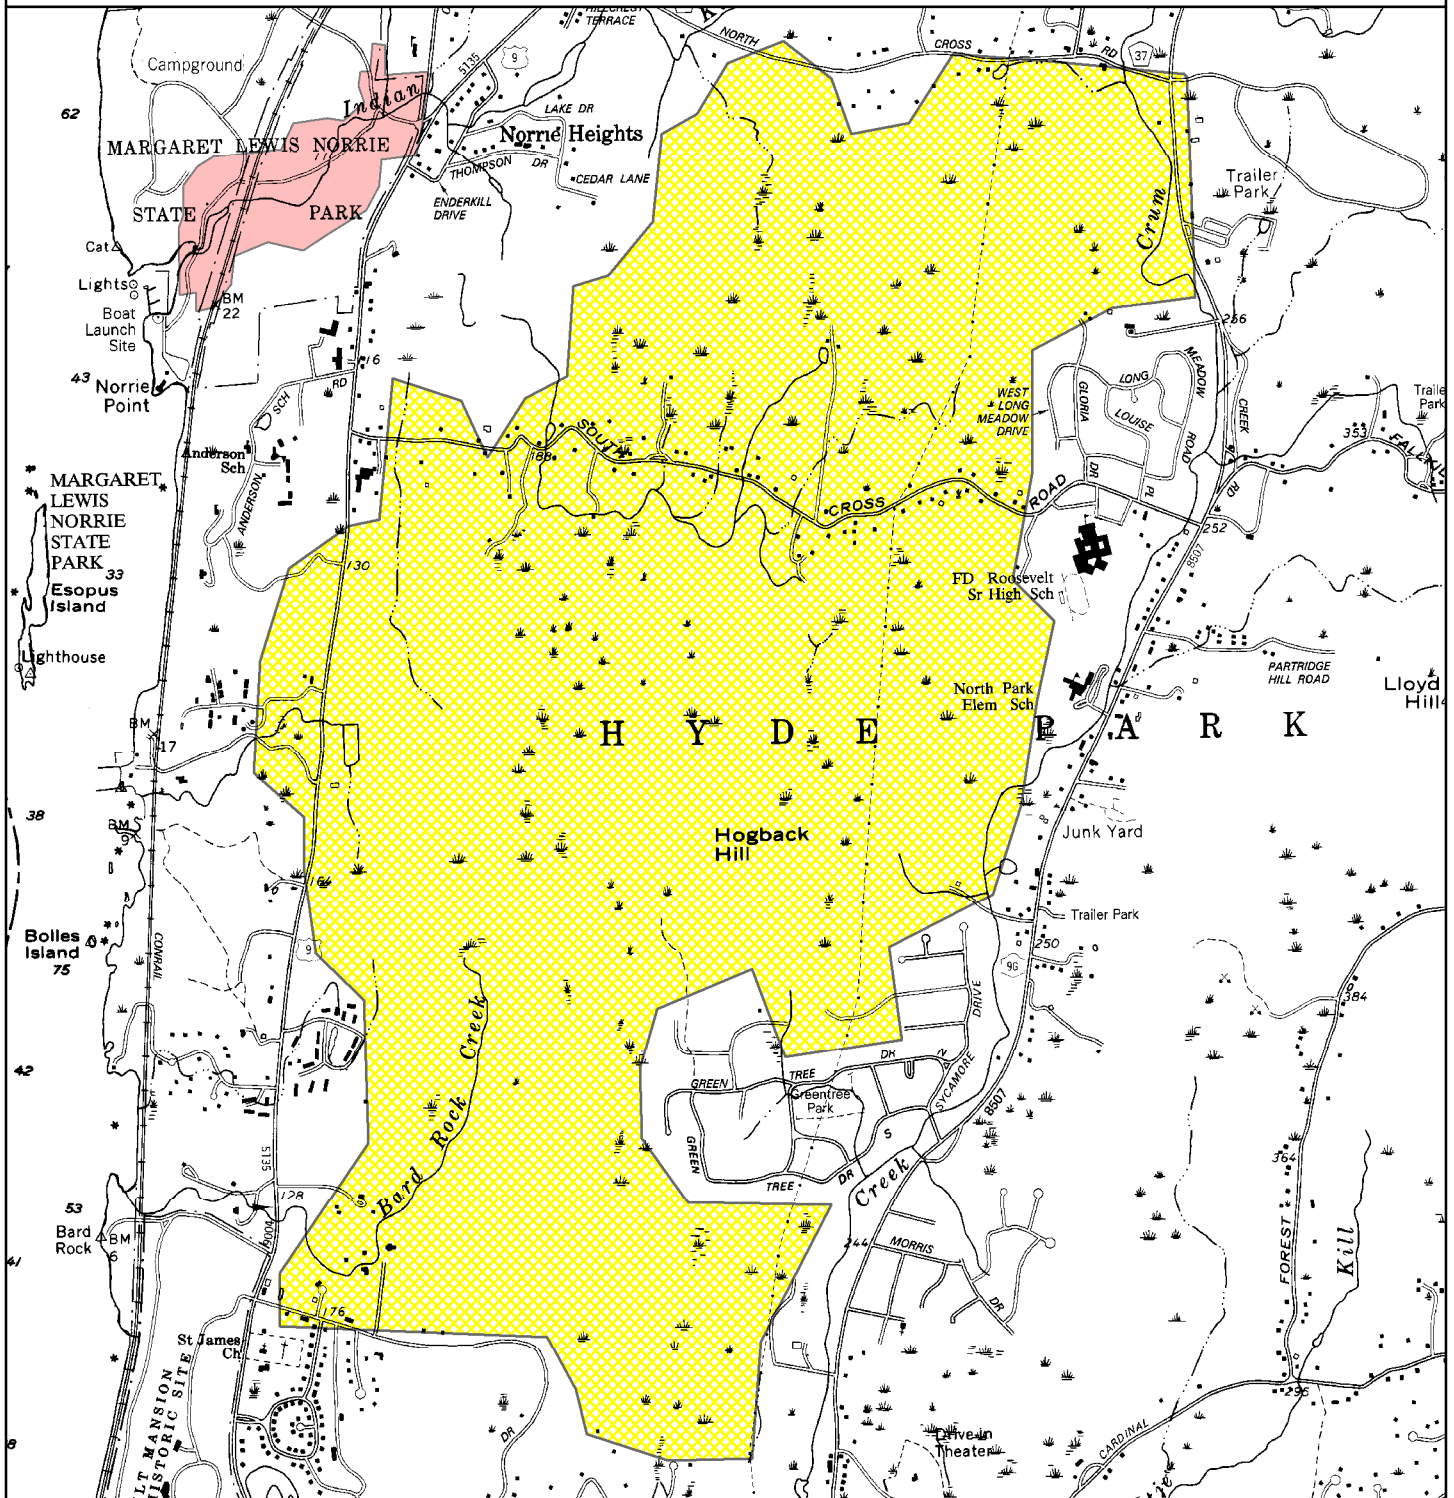

CEA: Hogback Hill

Effective Date of Designation: 6-7-09

Designating Agency: Town of Hyde Park

Legend

- Adjacent CEA
- Hogback Hill CEA

1 inch = 2,250 feet

Base Map: DOT 1:24,000 Planimetric Images

Disclaimer: This map was prepared by the New York State Department of Environmental Conservation using the most current data available. It is deemed accurate but is not guaranteed. NYS DEC is not responsible for any inaccuracies in the data. Please contact the designating authority for additional information regarding legal boundary descriptions.