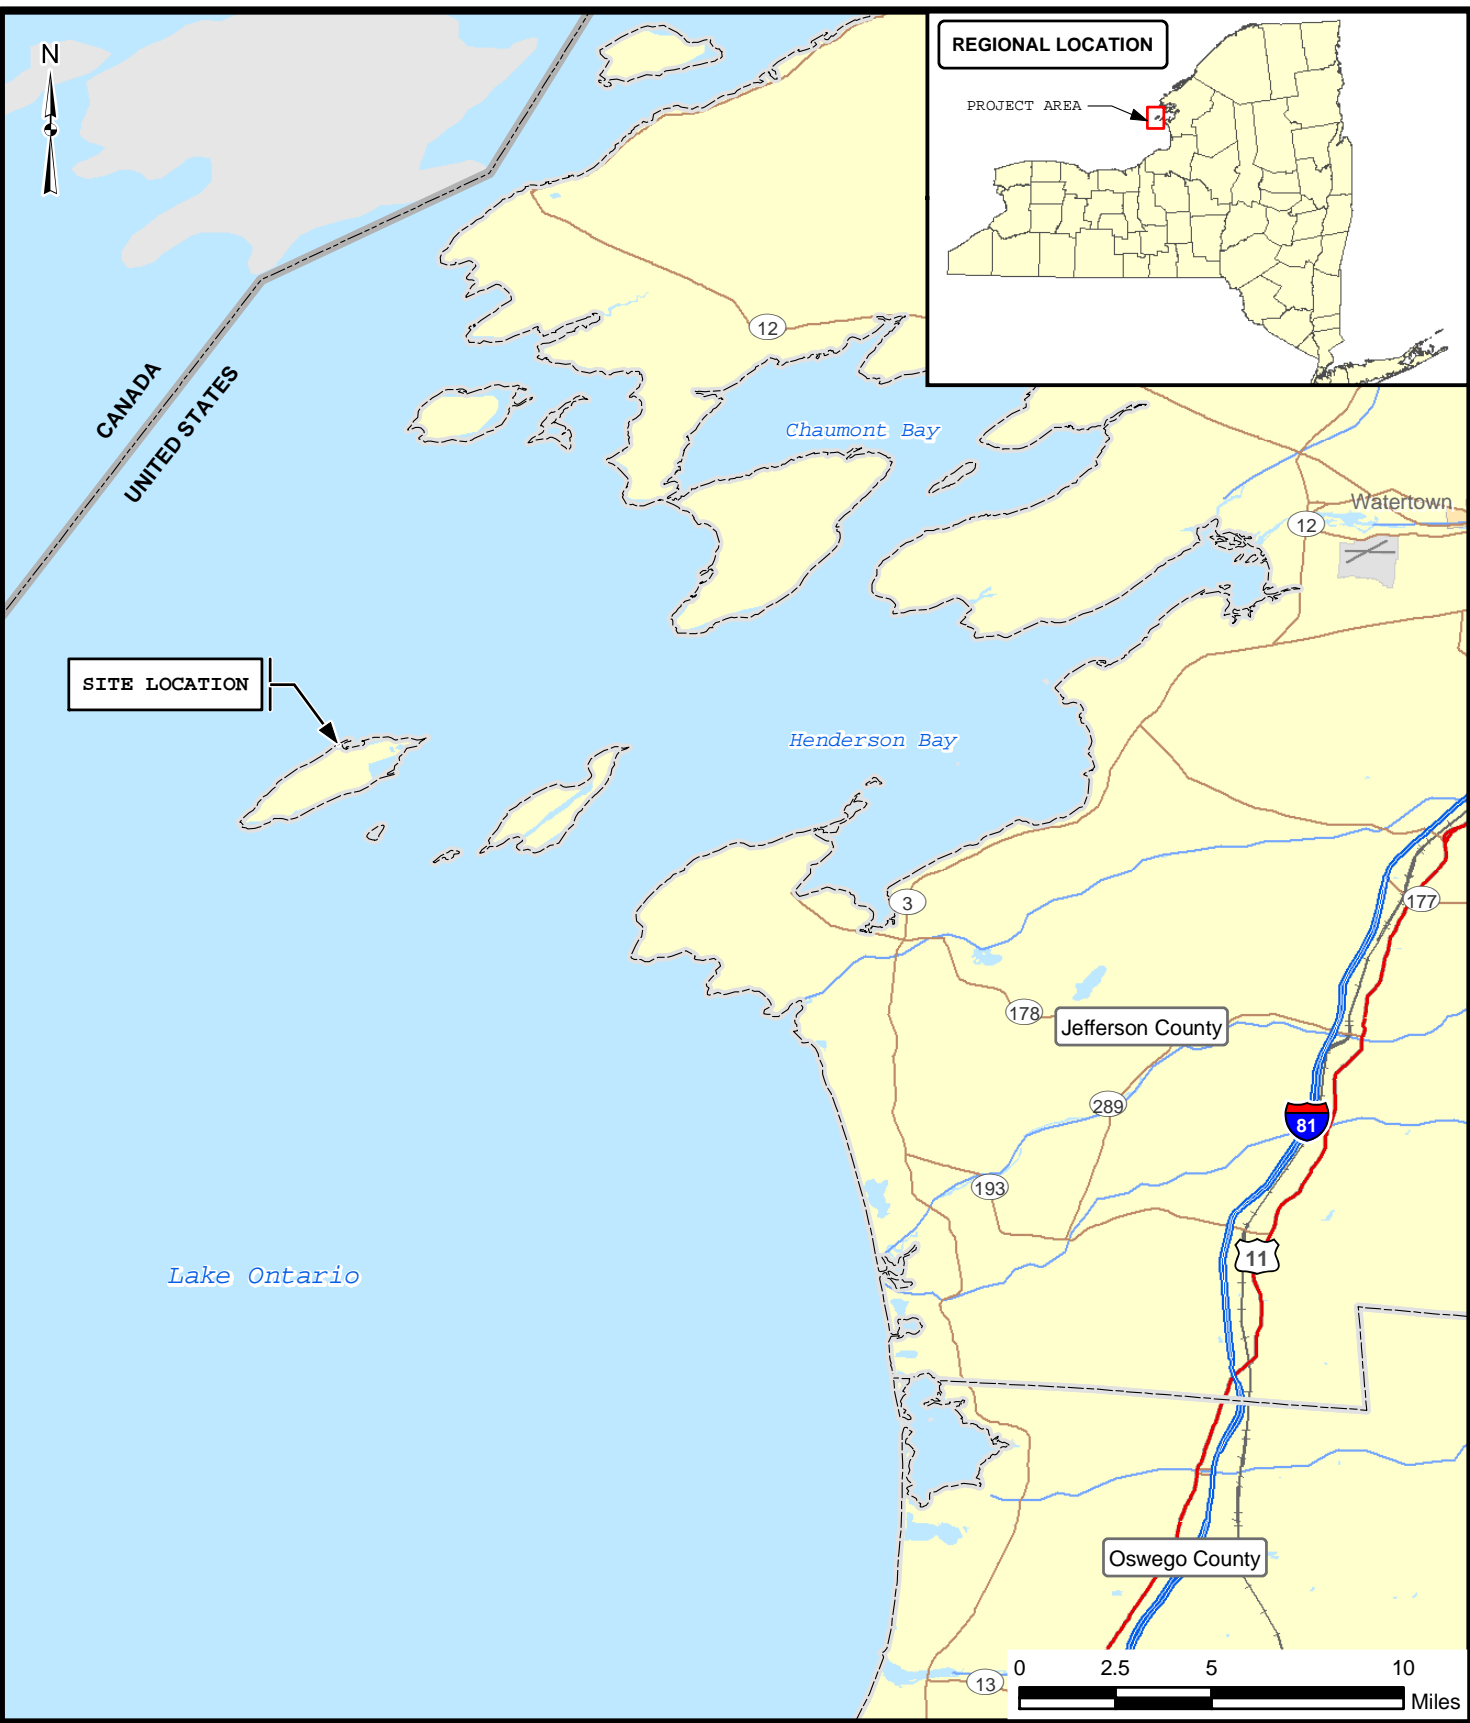

ACP-NY-F:\PROJECT\507NY021\GIS\mxd\090112_SiteLocation.mxd Date: 1/12/2009 11:05:45 AM Name: 5mccabs

SITE LOCATION MAP

HOUNSFIELD WIND FARM

FIGURE 1.1-1