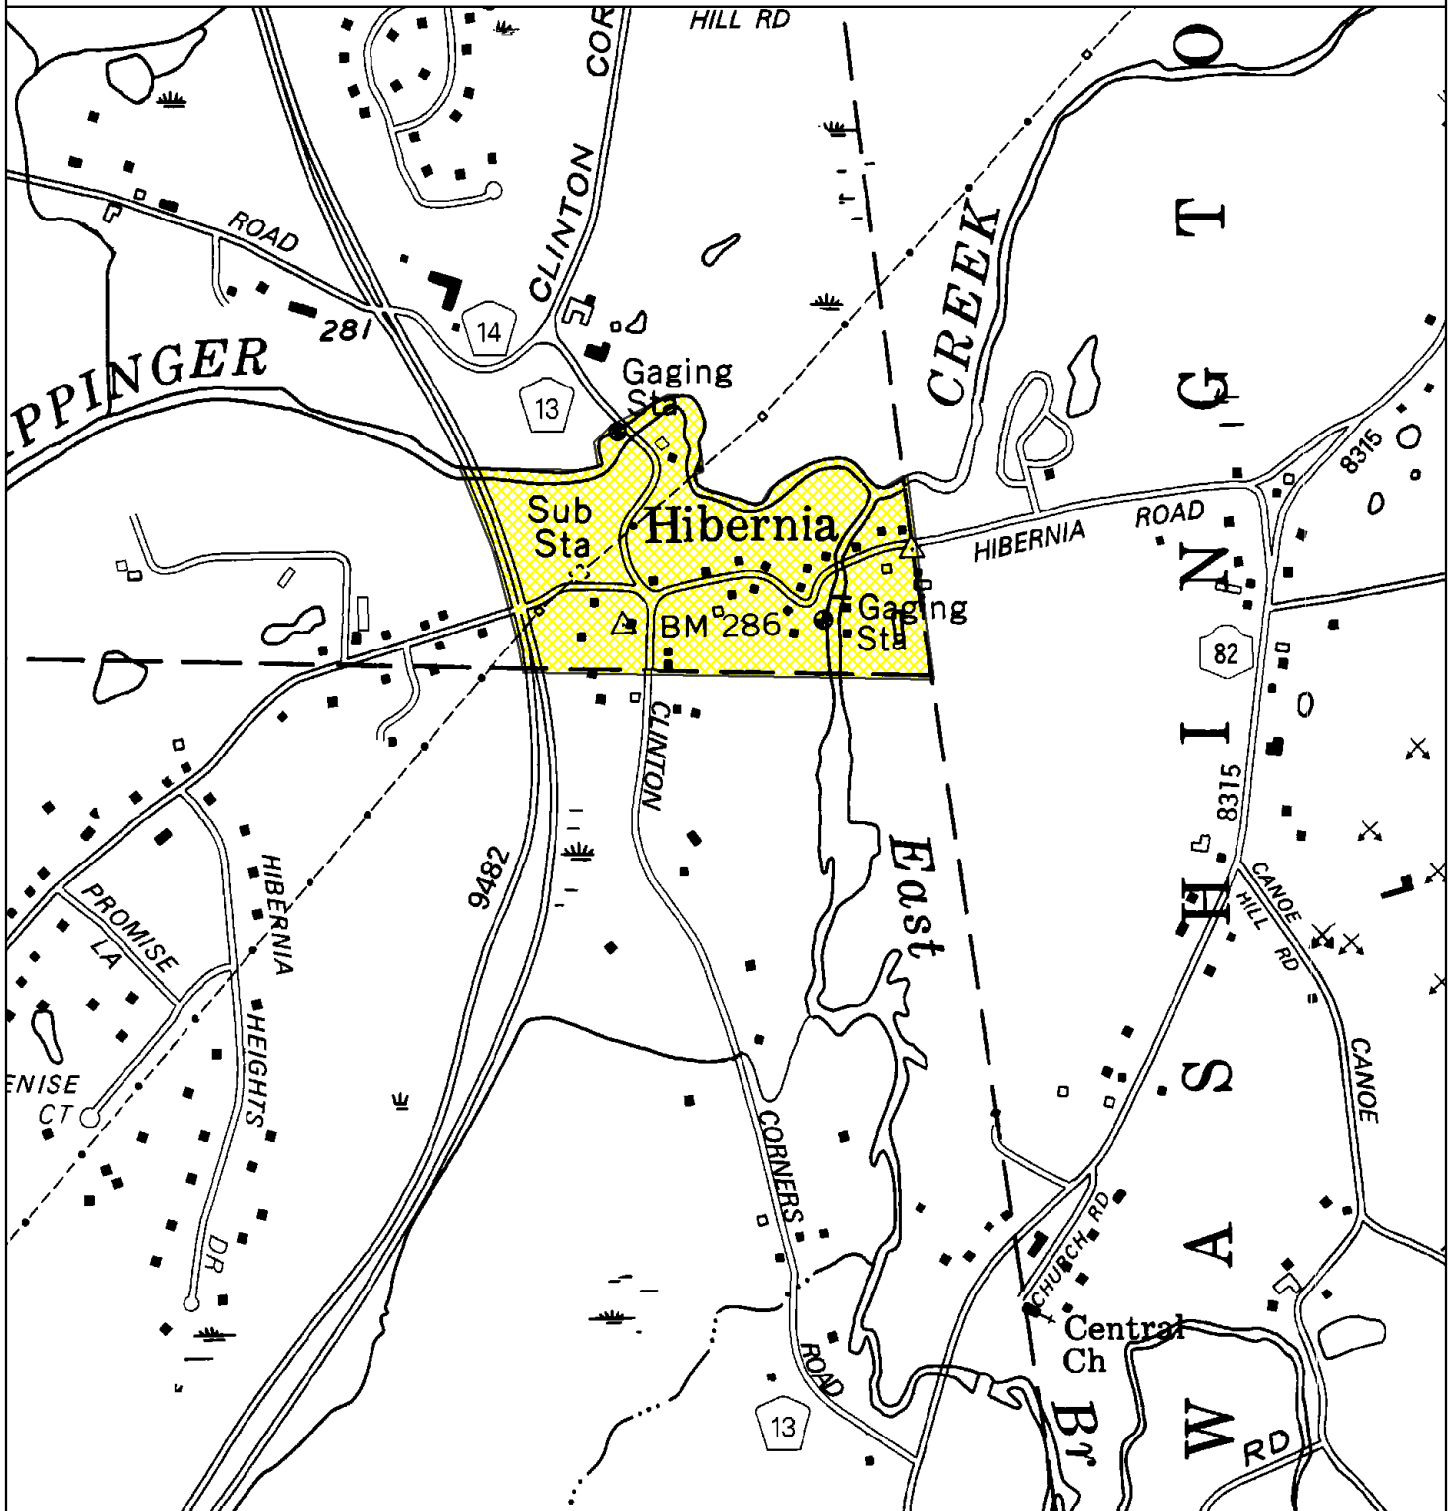

Hamlet of Hibernia Critical Environmental Area (CEA)

Effective Date of Designation: 11-27-87

Designating Agency: Town of Clinton

Legend

Hamlet of Hibernia CEA

1 inch equals 1,000 feet

Base Map: DOT 1:24,000 Planimetric Images

Disclaimer: This map was prepared by the New York State Department of Environmental Conservation using the most current data available. It is deemed accurate but is not guaranteed. NYS DEC is not responsible for any inaccuracies in the data. Please contact the designating authority for additional information regarding legal boundary descriptions.