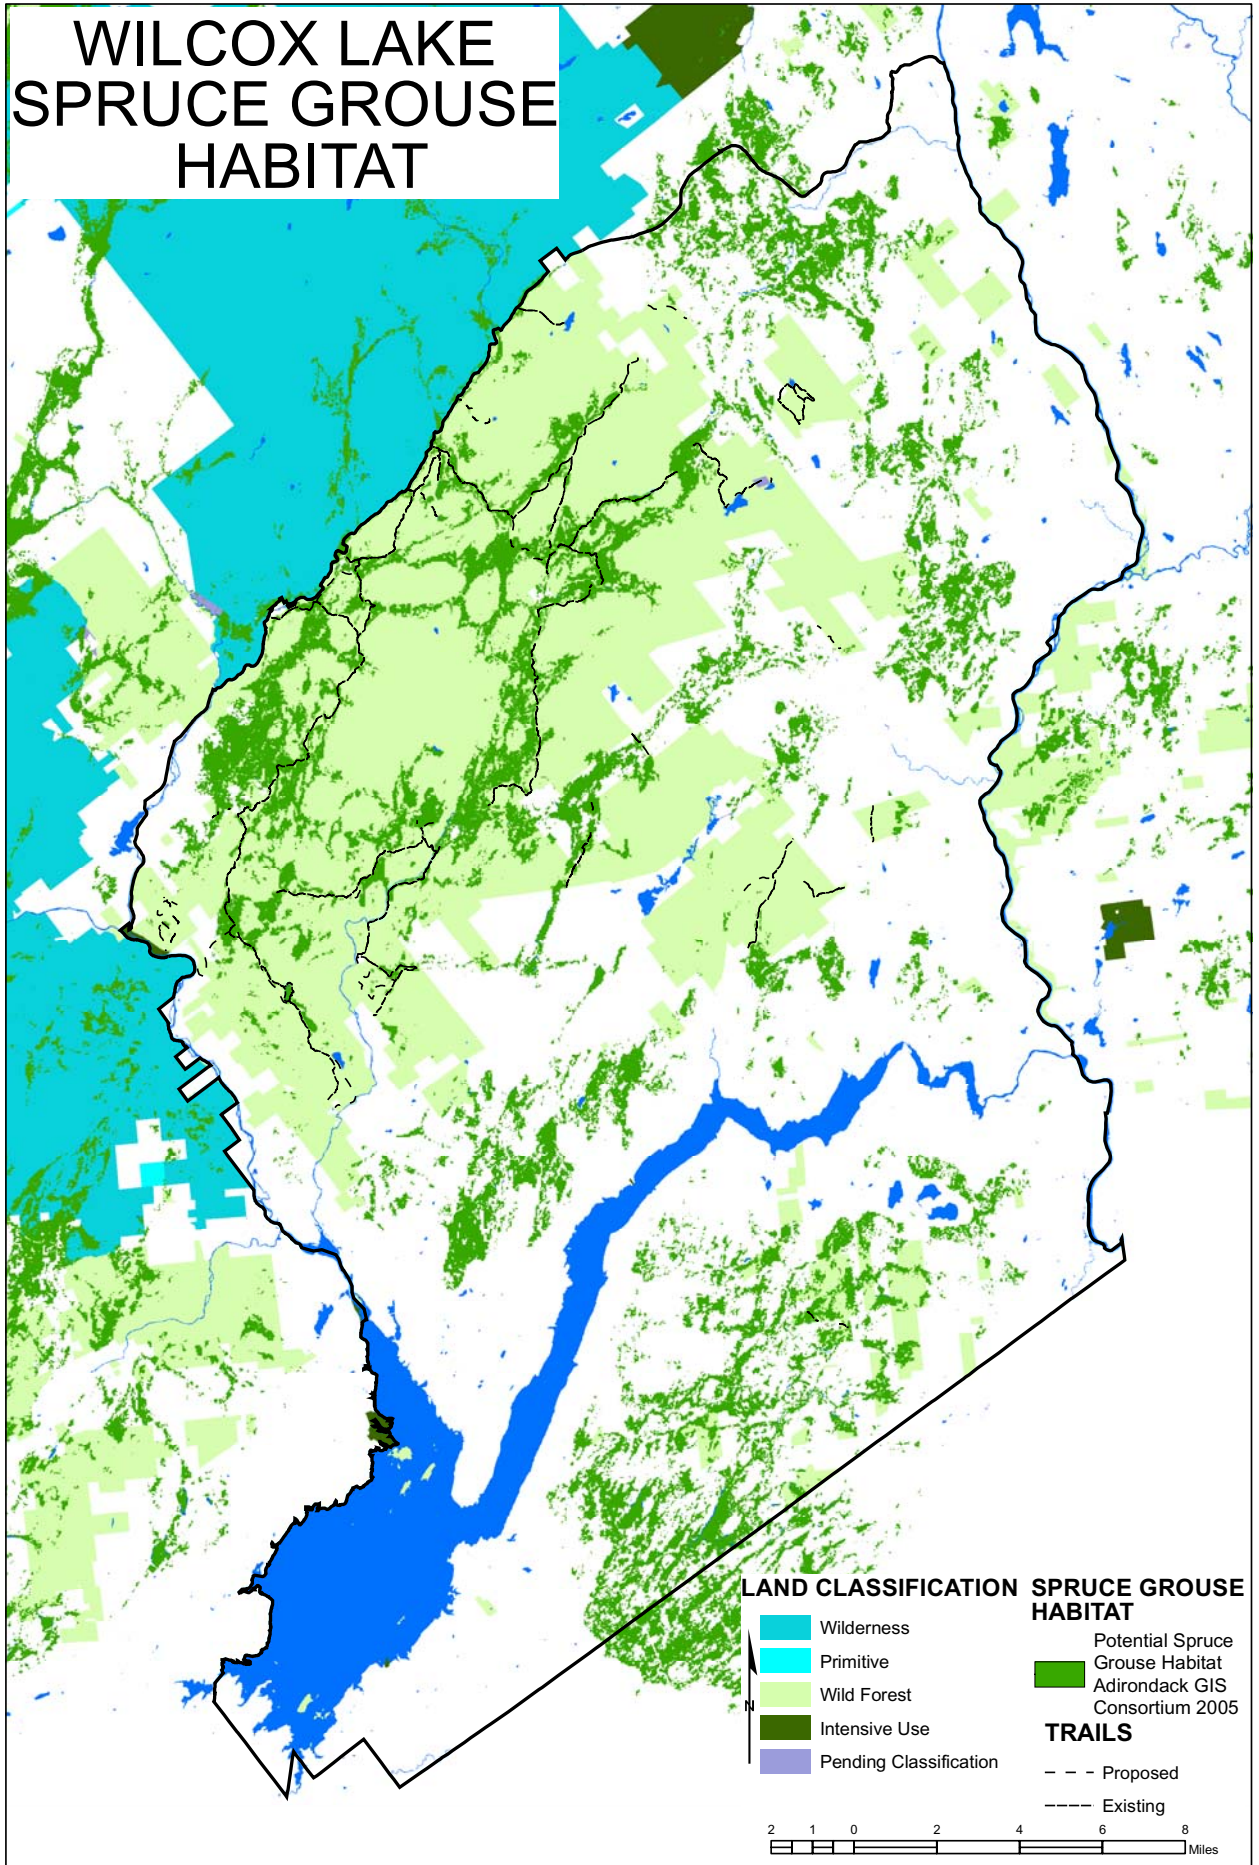

WILCOX LAKE SPRUCE GROUSE HABITAT

LAND CLASSIFICATION

- Wilderness
- Primitive
- Wild Forest
- Intensive Use
- Pending Classification

SPRUCE GROUSE HABITAT

- Potential Spruce Grouse Habitat
- Adirondack GIS Consortium 2005

TRAILS

- Proposed
- Existing

2 1 0 2 4 6 8 Miles