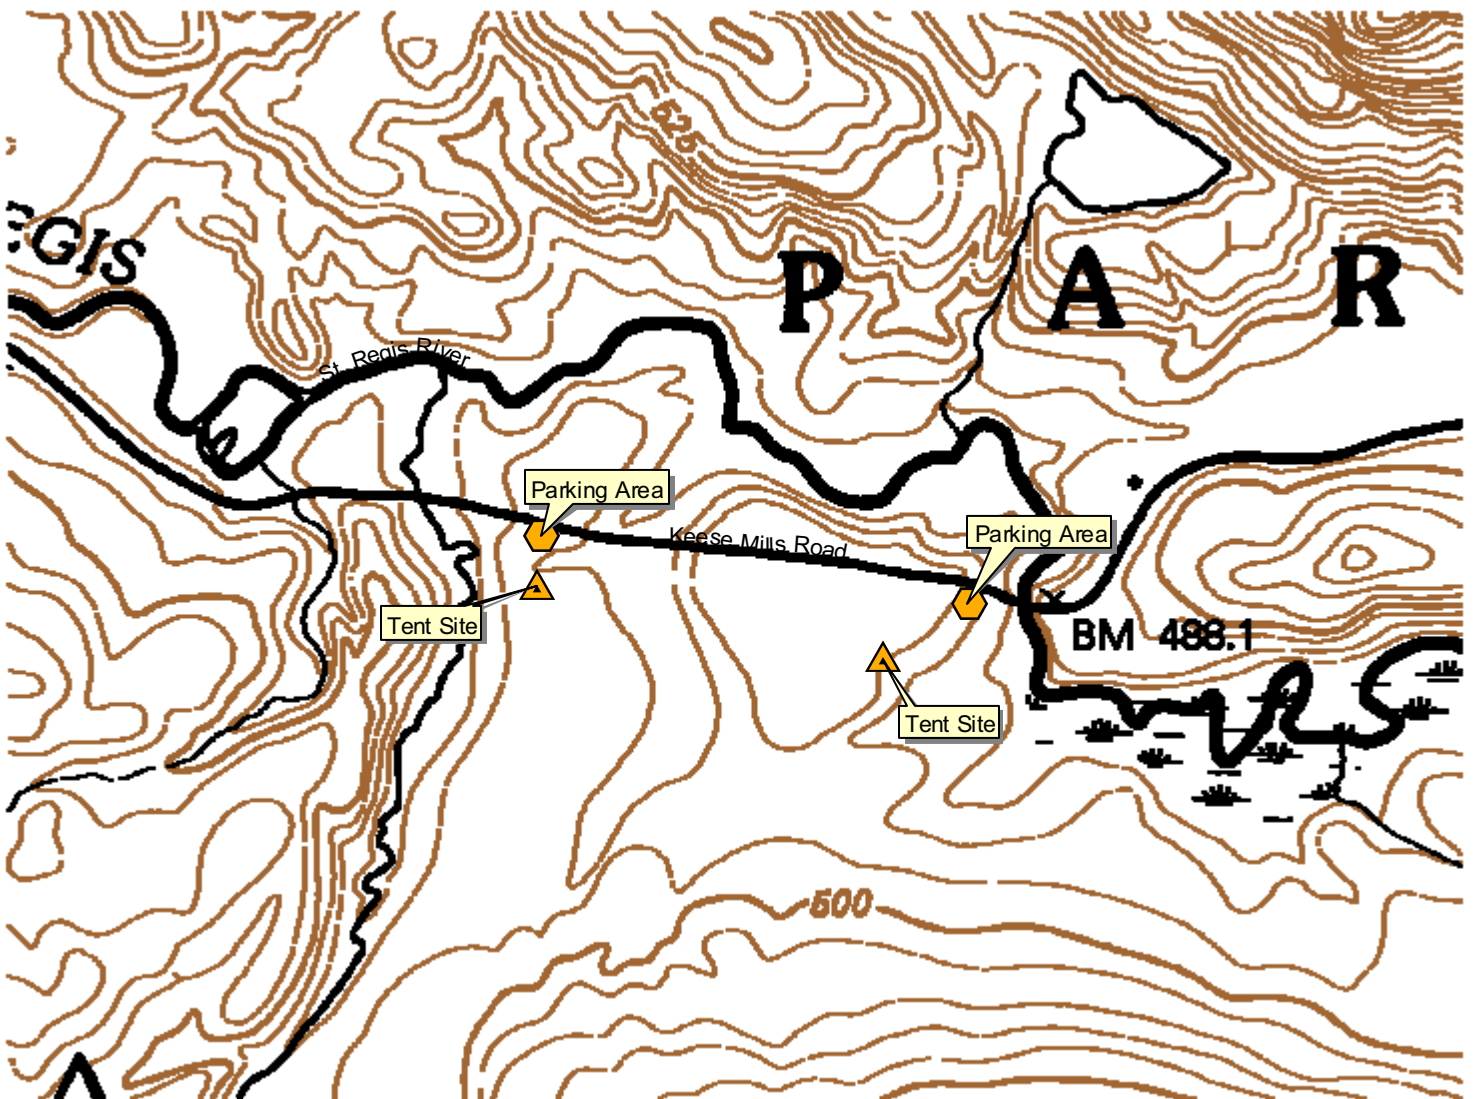

# Keese Mills Road Camping

0.2 0 0.2 0.4 Miles

# Little Green Pond Camping