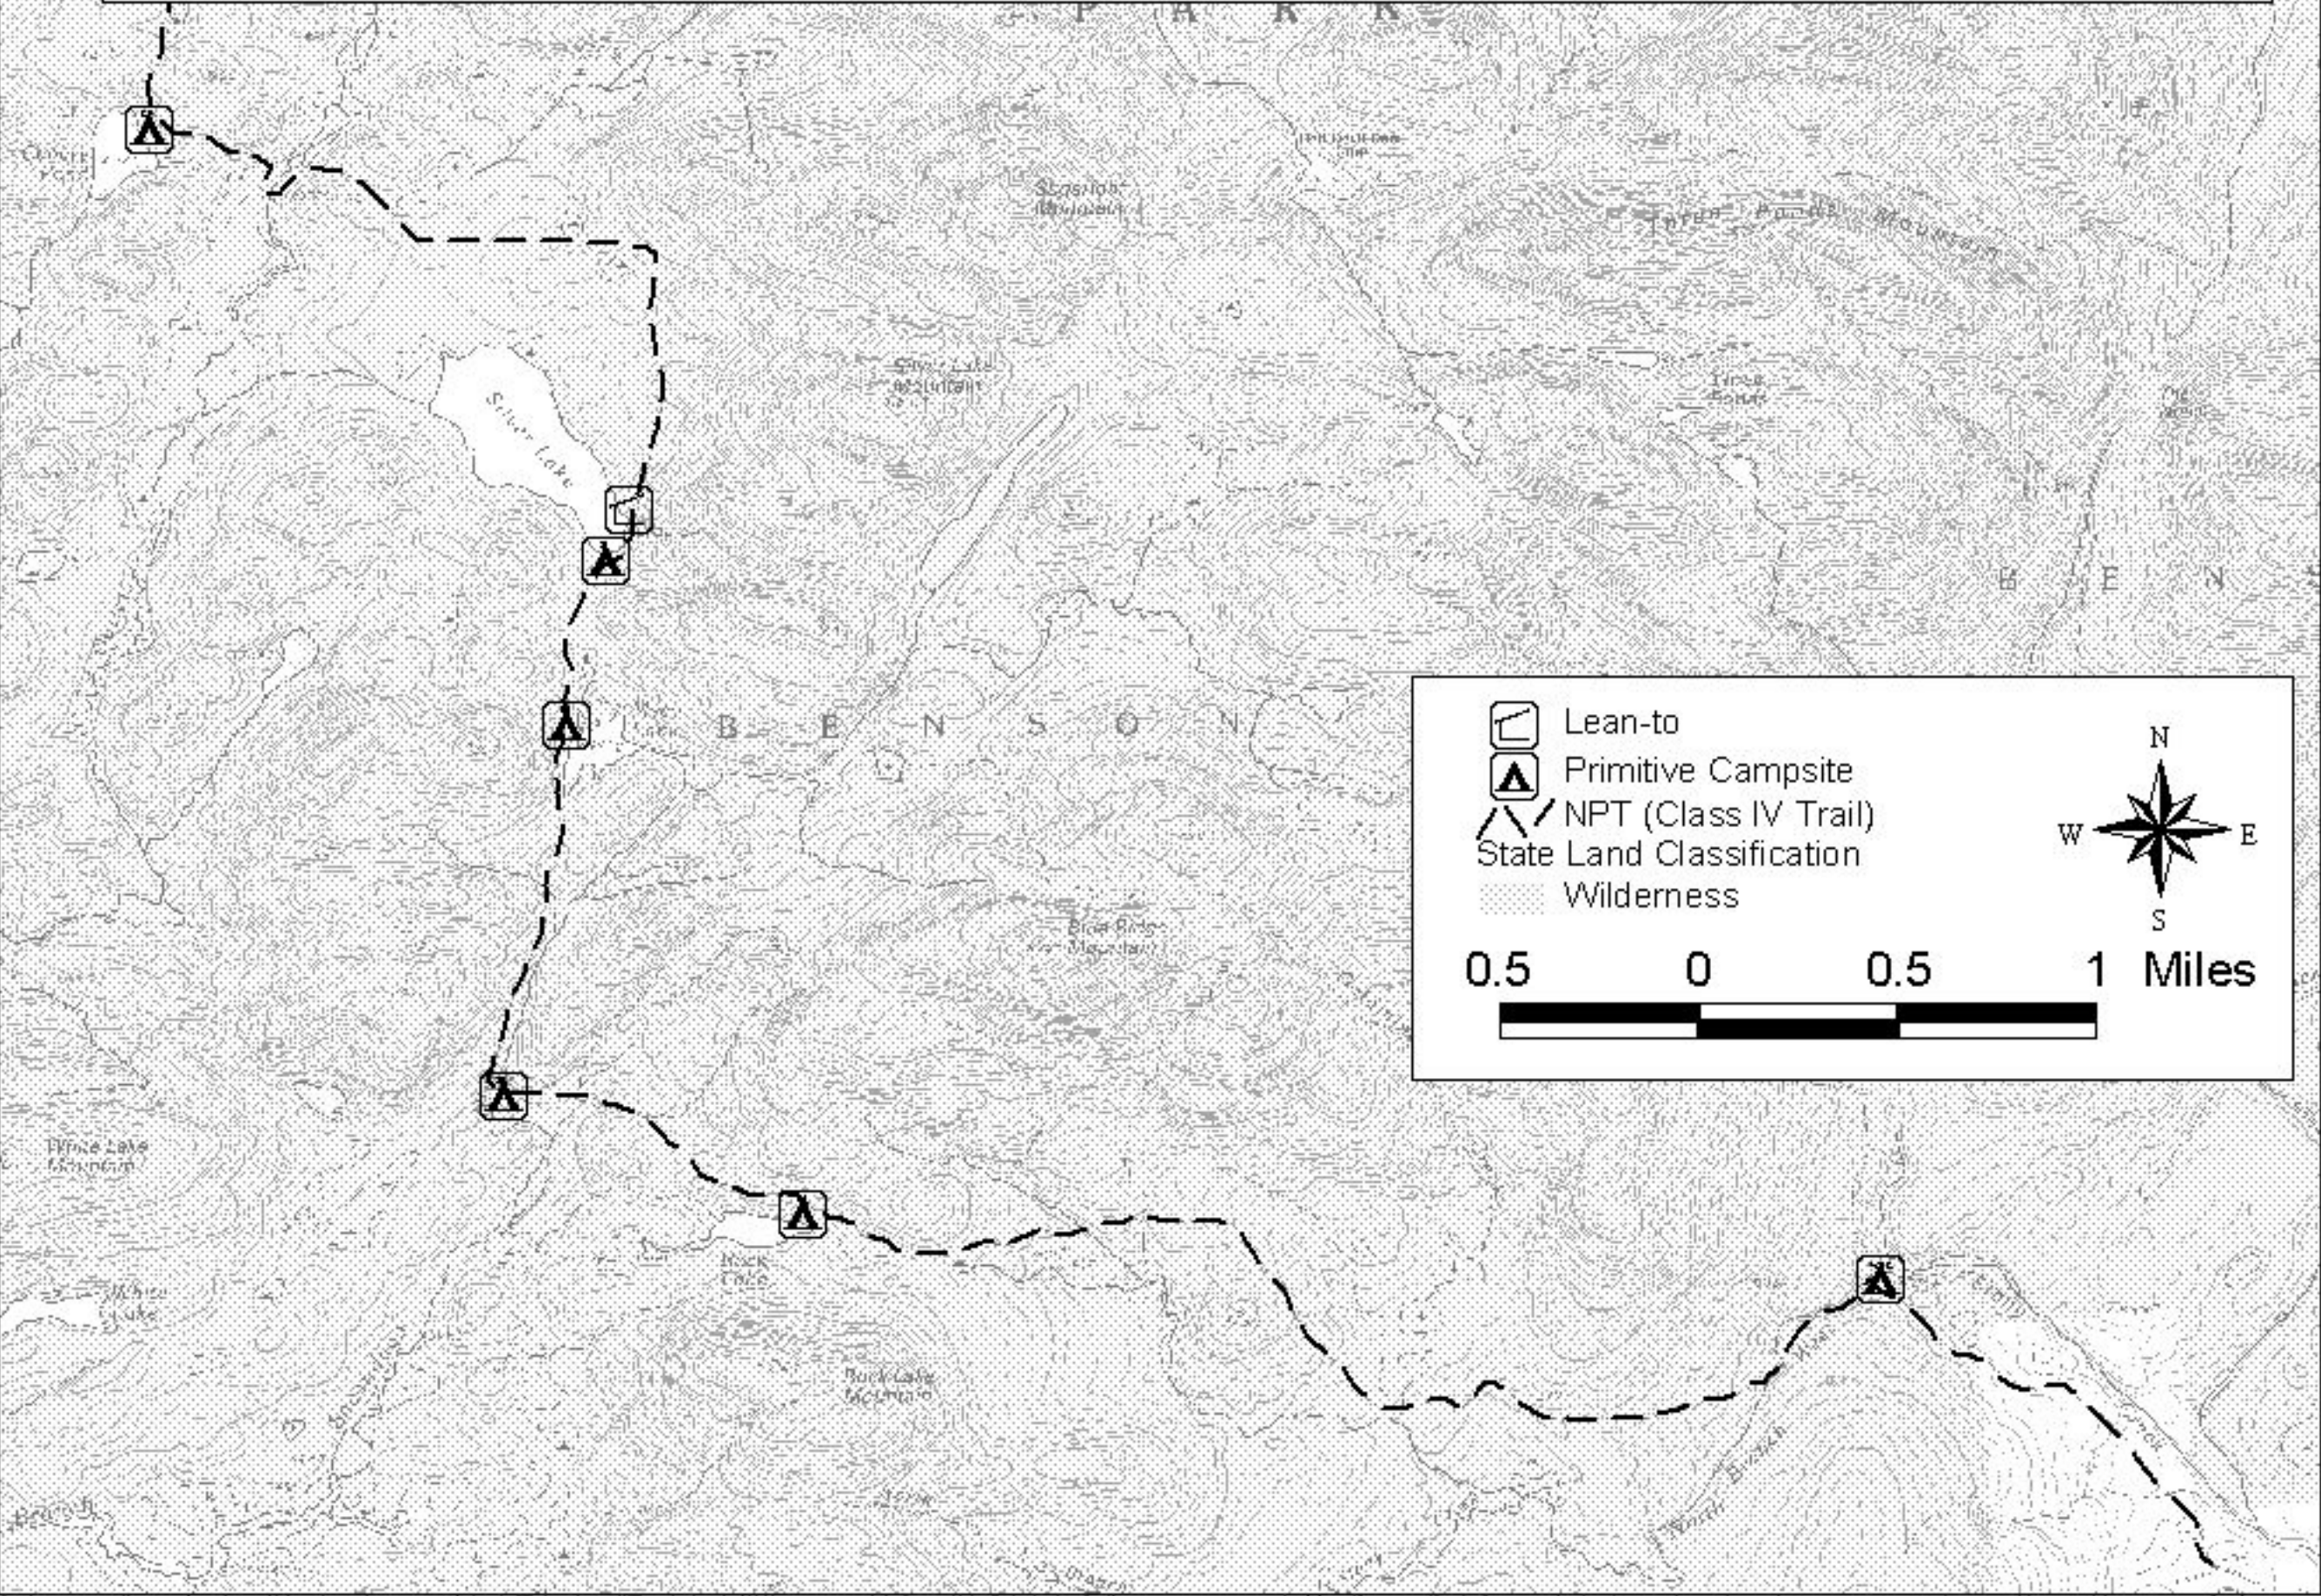

Designated Campsites along the Northville-Lake Placid Trail (Southern)

Designated Campsites along West River Road

Designated Campsites in the Whitehouse Area