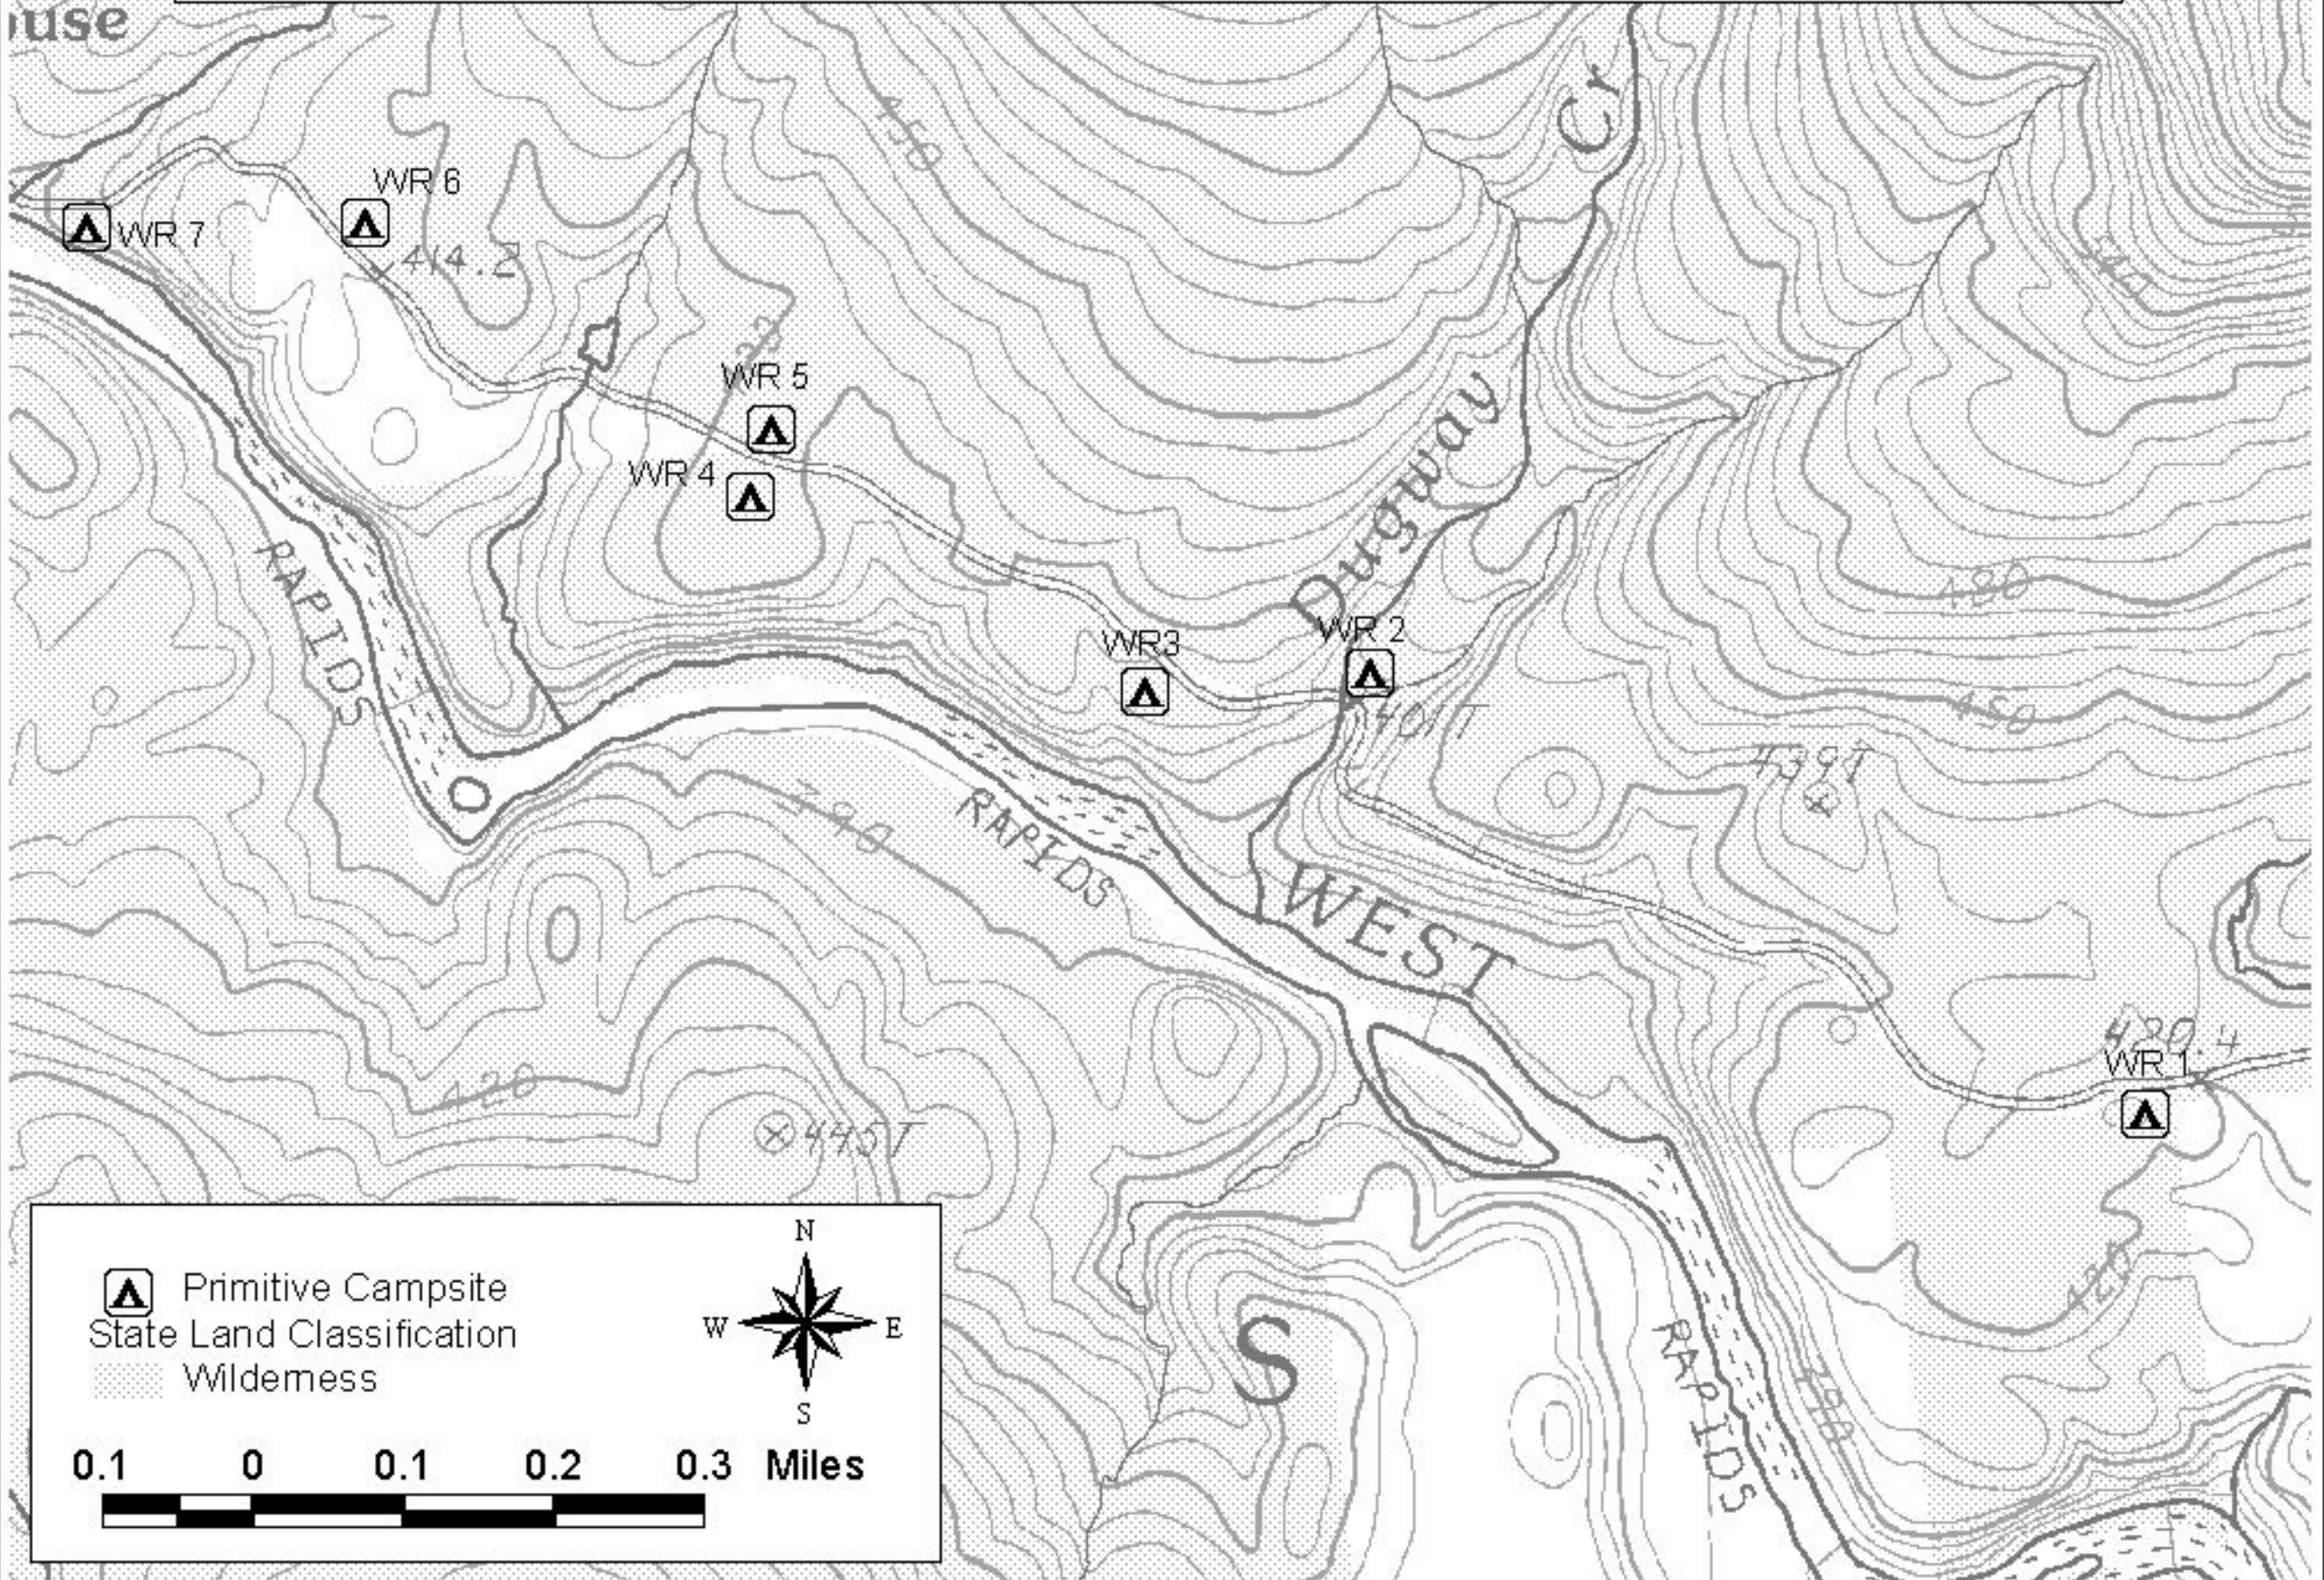

Designated Campsites along the Northville-Lake Placid Trail (Southern)

Designated Campsites along West River Road

Designated Campsites in the Whitehouse Area