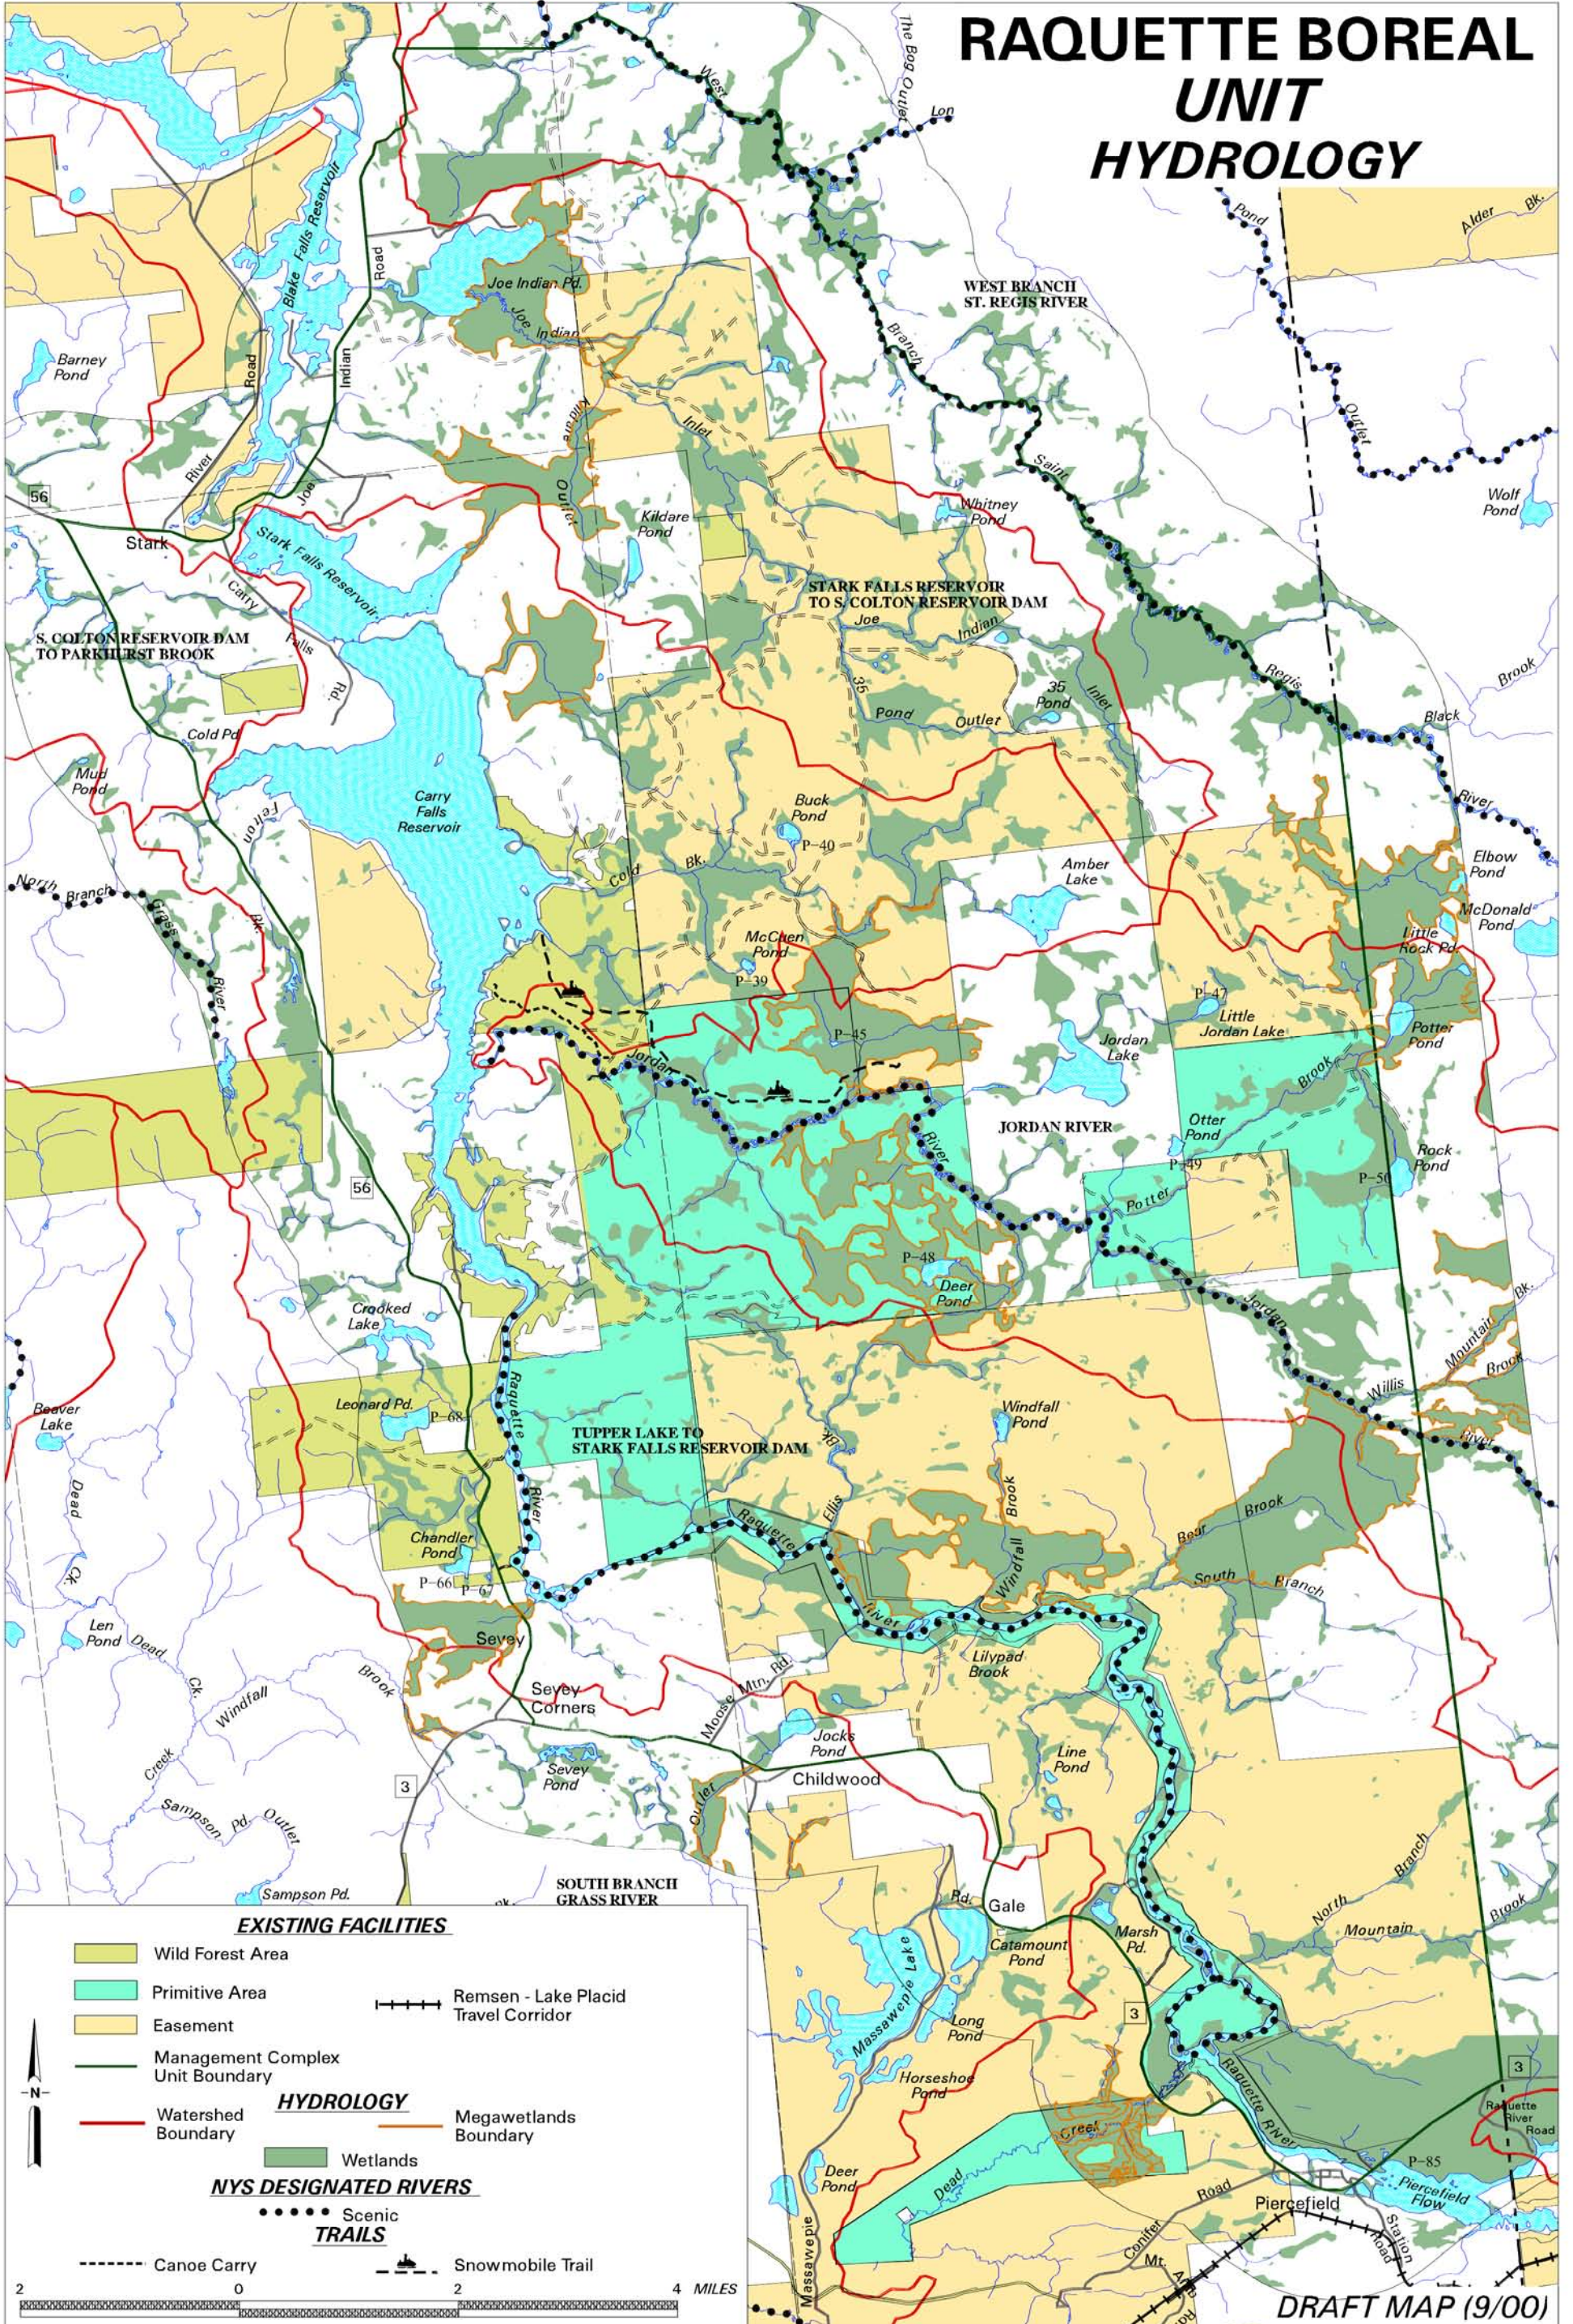

RAQUETTE BOREAL UNIT HYDROLOGY

EXISTING FACILITIES

- Wild Forest Area
- Primitive Area
- Easement
- Remsen - Lake Placid Travel Corridor
- Management Complex
- Unit Boundary

HYDROLOGY

- Watershed Boundary
- Megawetlands Boundary
- Wetlands

NYS DESIGNATED RIVERS

- Scenic

TRAILS

- Canoe Carry
- Snowmobile Trail

DRAFT MAP (9/00)