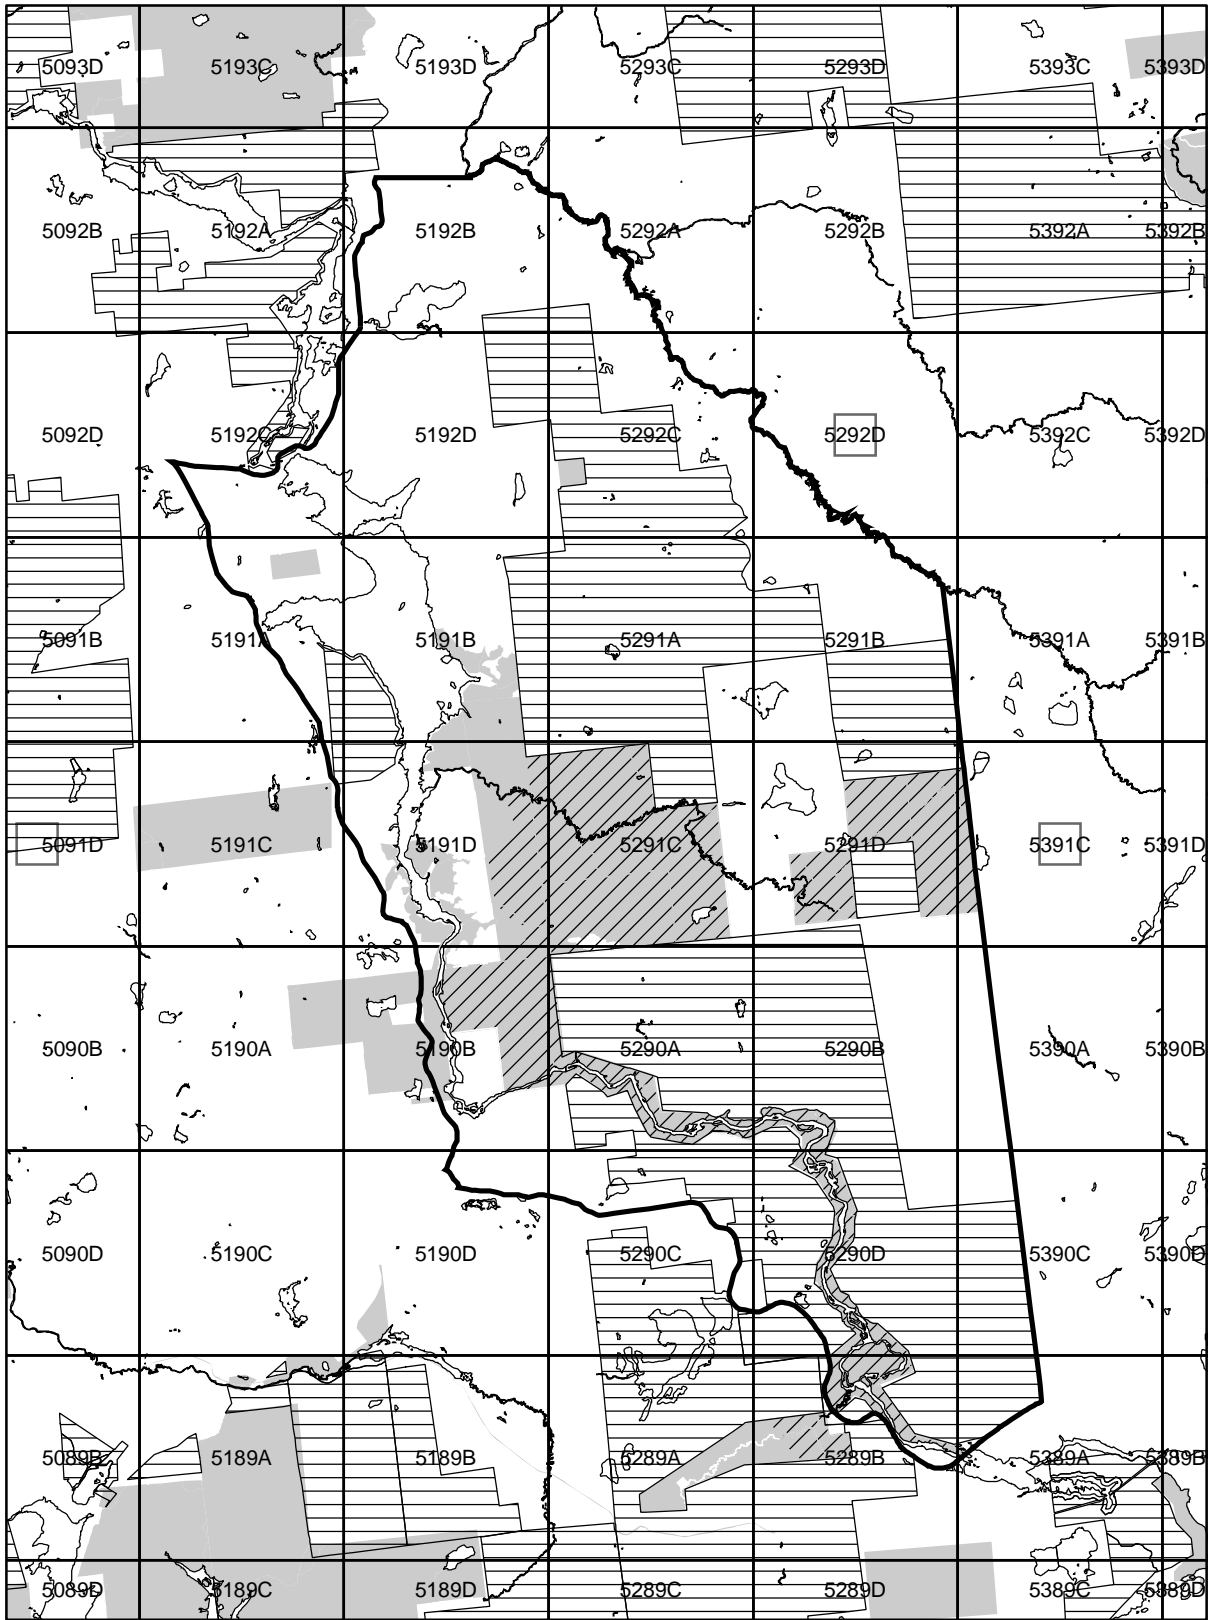

RAQUETTE BOREAL BREEDING BIRD ATLAS

-  Management Complex Unit Boundary
-  Breeding Waterfowl Survey Plots
-  Breeding Bird Atlas Block

LAND CLASSIFICATION

-  Primitive
-  Wild Forest
-  Easement