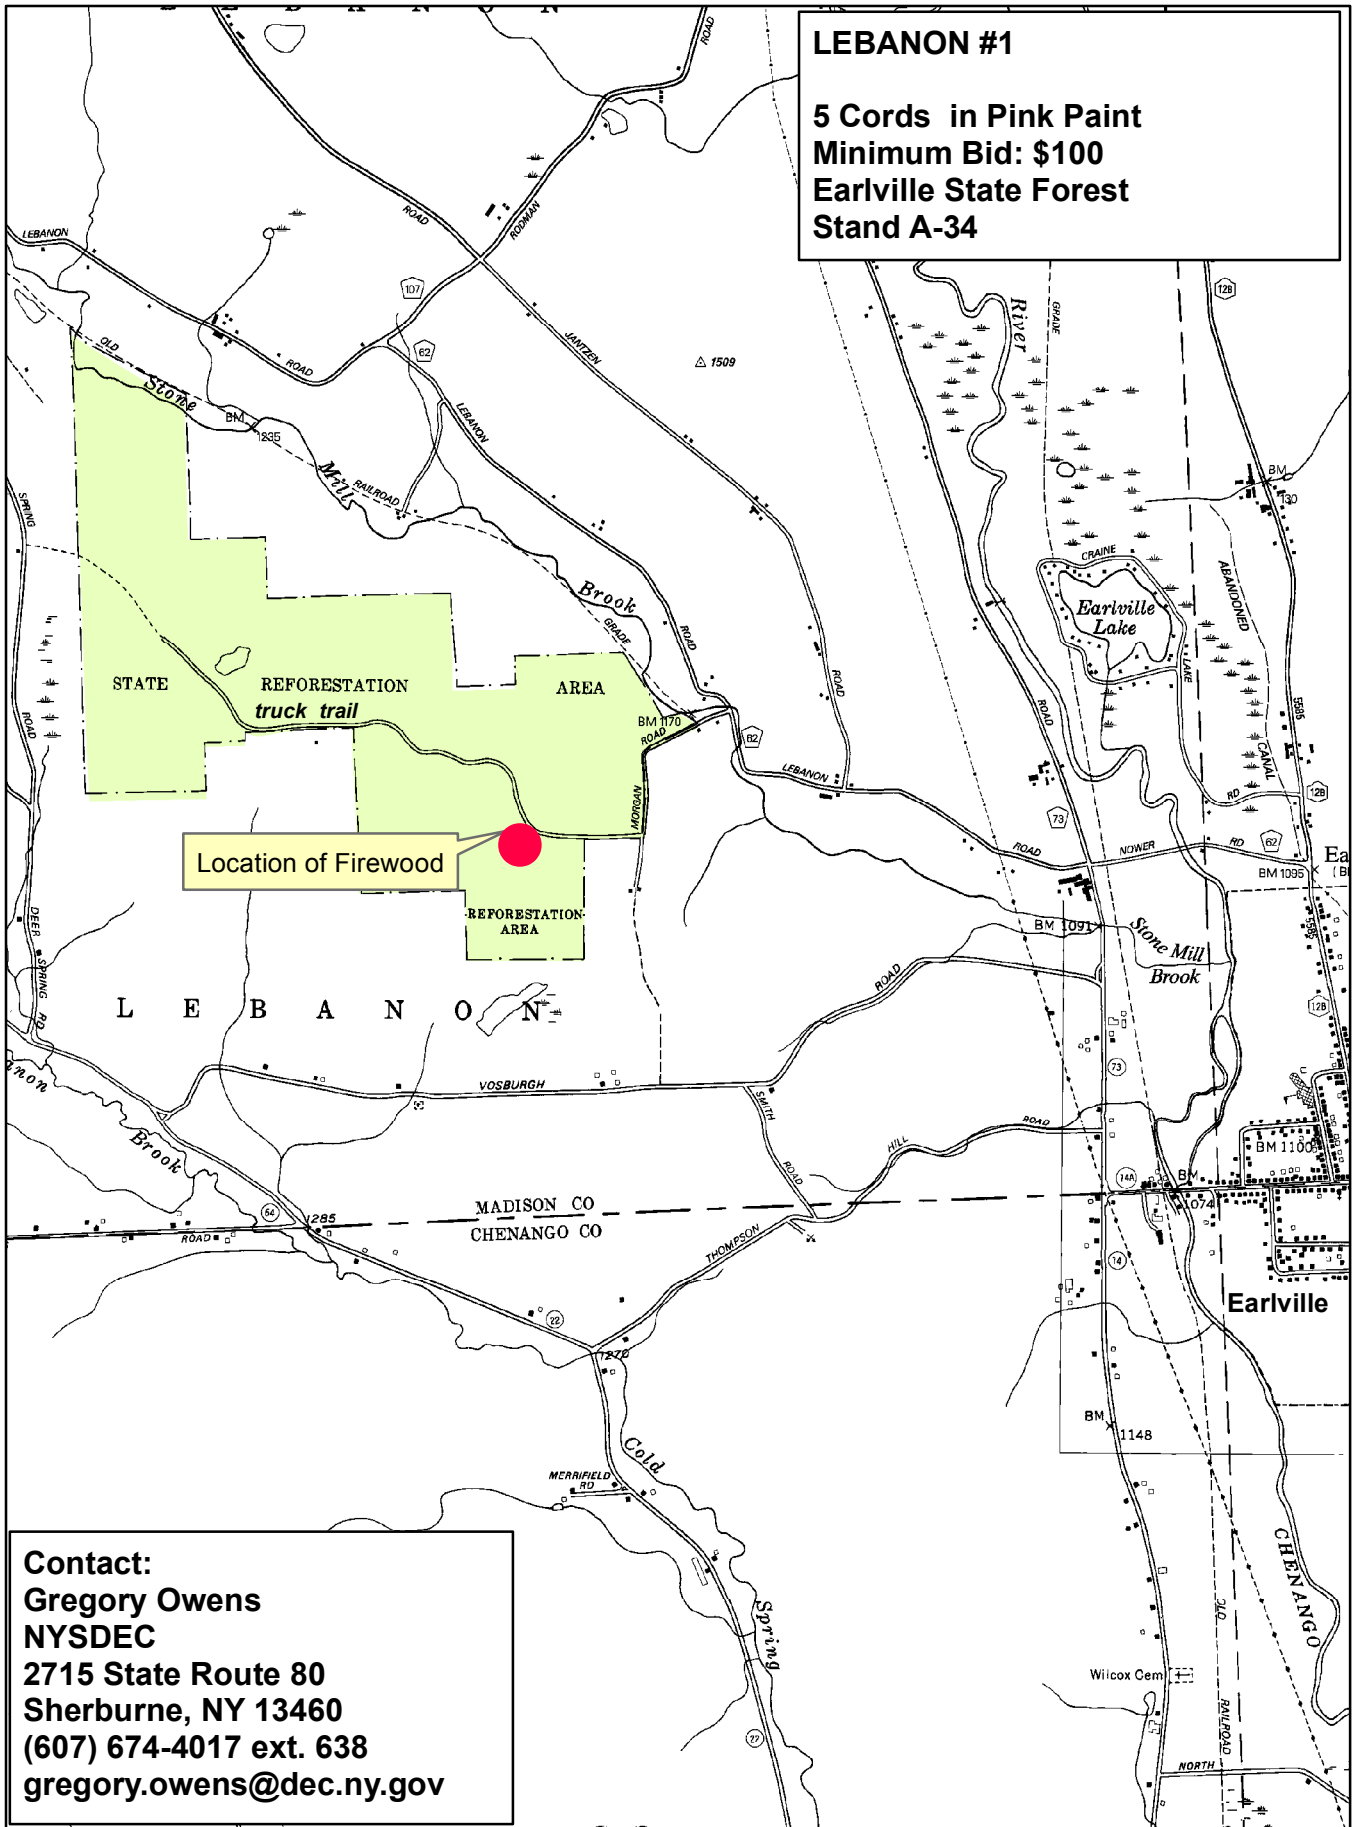

# 2017 Home Firewood Program

2,600 1,300 0 2,600 Feet