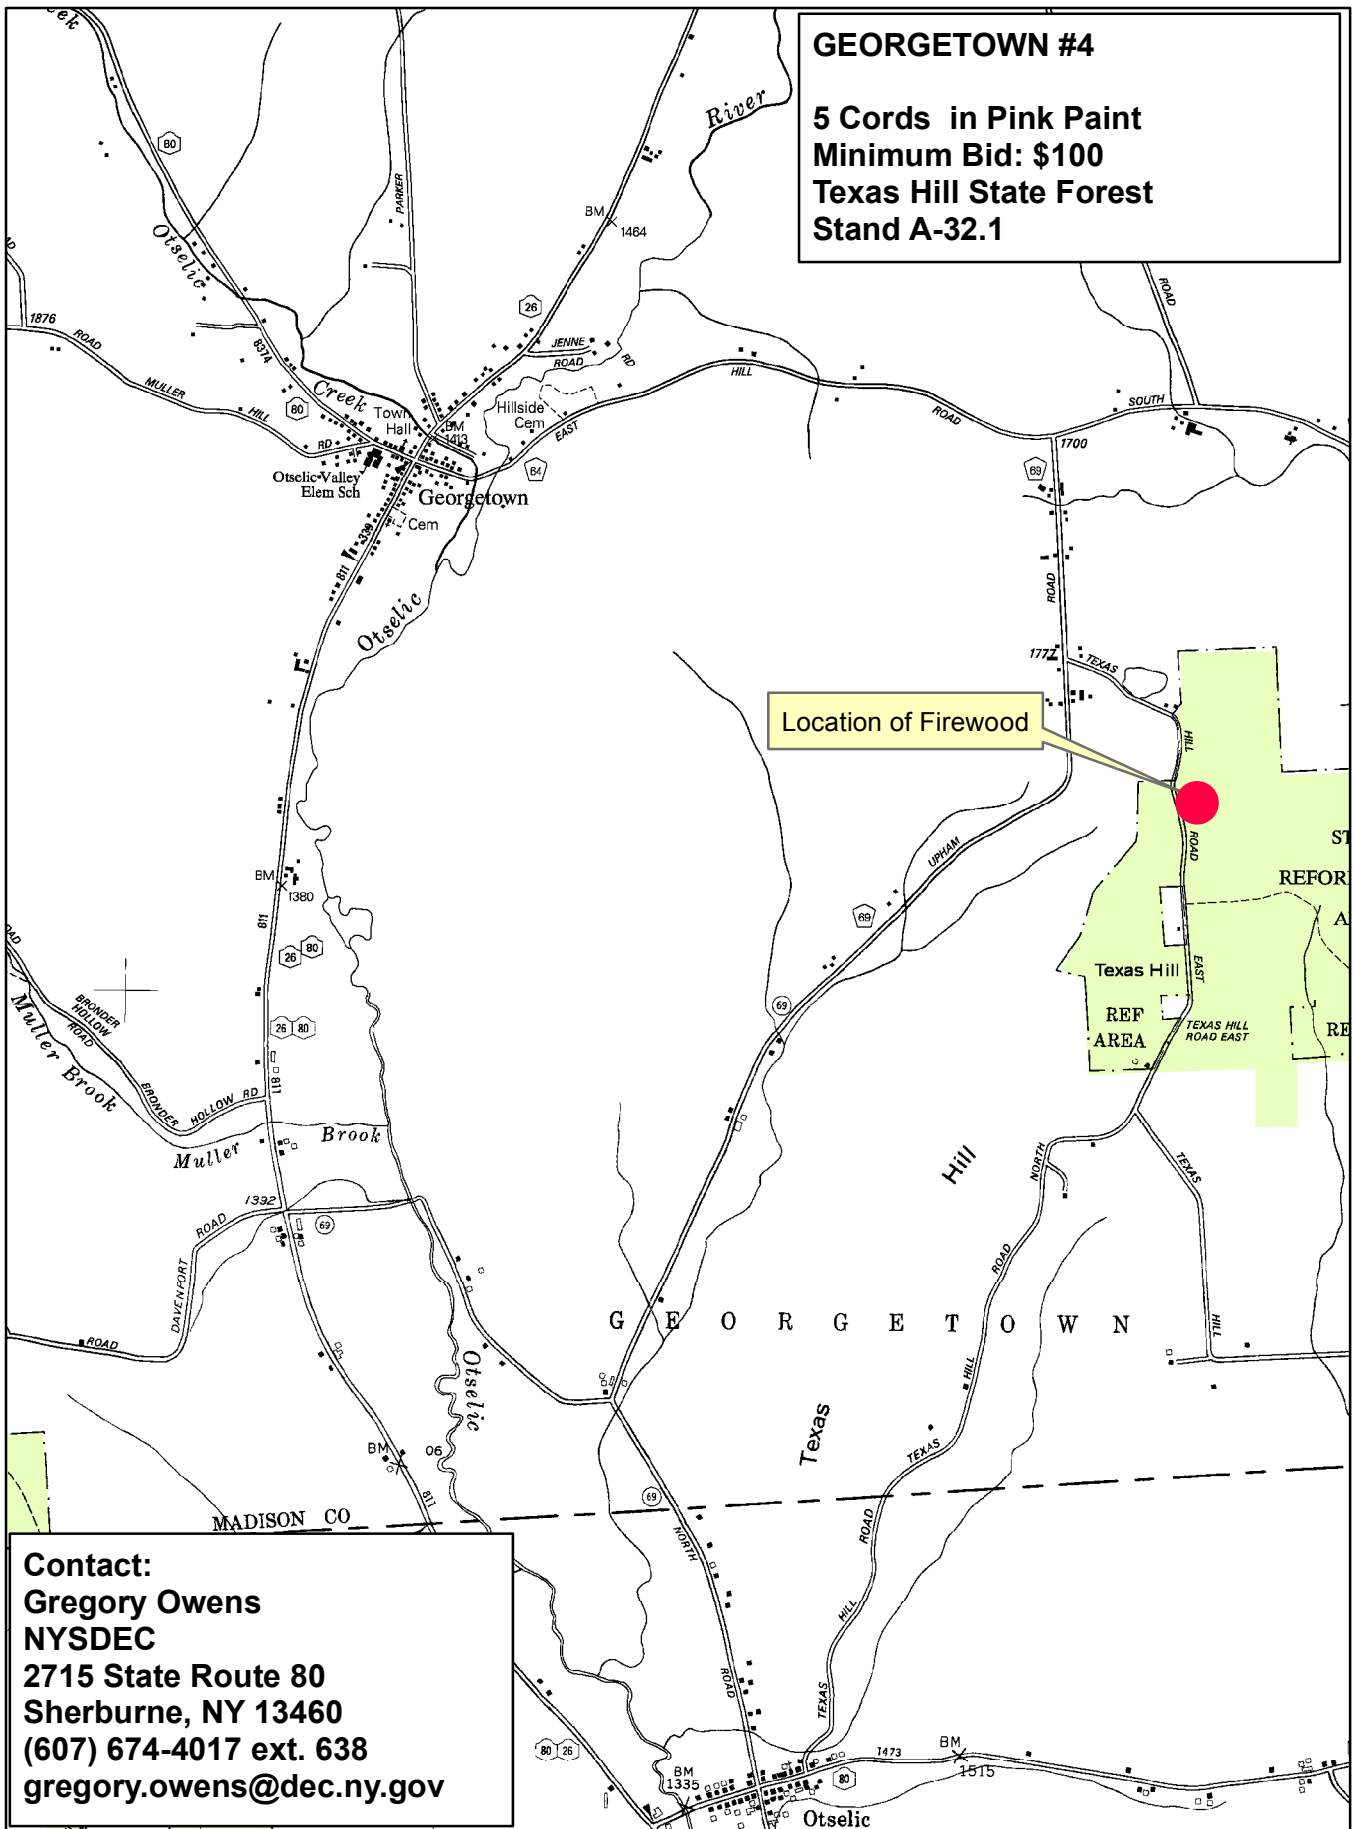

2017 Home Firewood Program

Contact:
Gregory Owens
NYSDEC
2715 State Route 80
Sherburne, NY 13460
(607) 674-4017 ext. 638
gregory.owens@dec.ny.gov