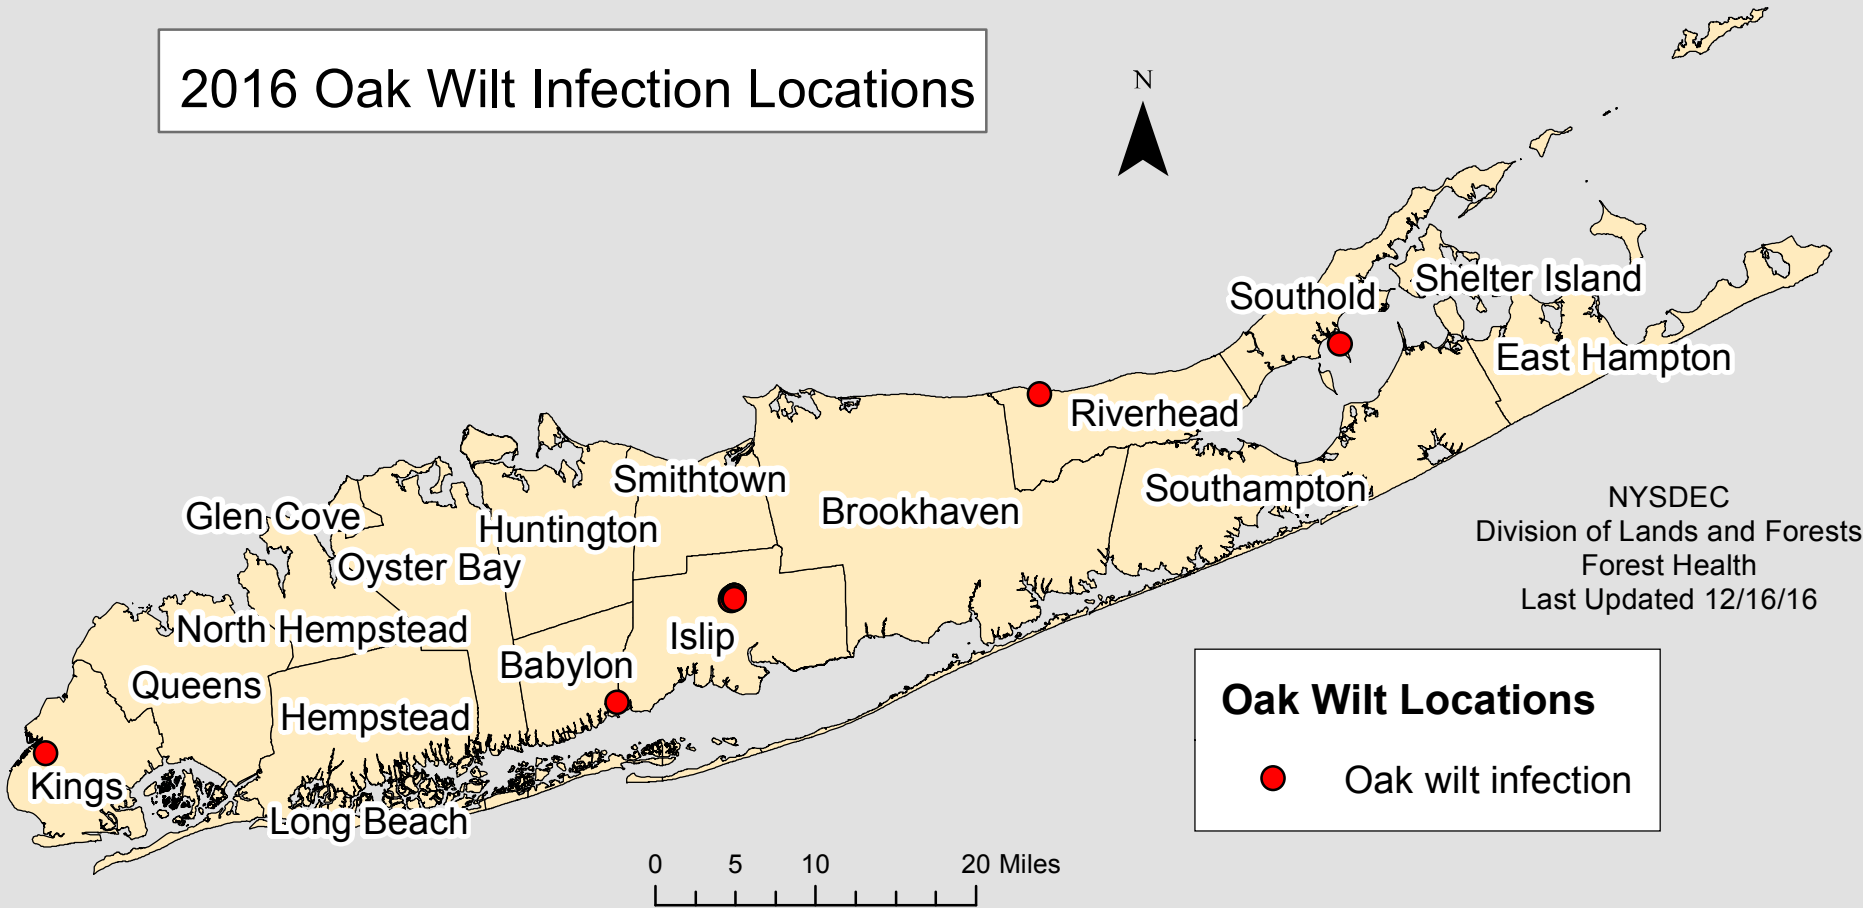

# 2016 Oak Wilt Infection Locations

# 2016 Oak Wilt Infection Locations

NYSDEC  
Division of Lands and Forests  
Forest Health  
Last Updated 12/16/16

## Oak Wilt Locations

 Oak wilt infection