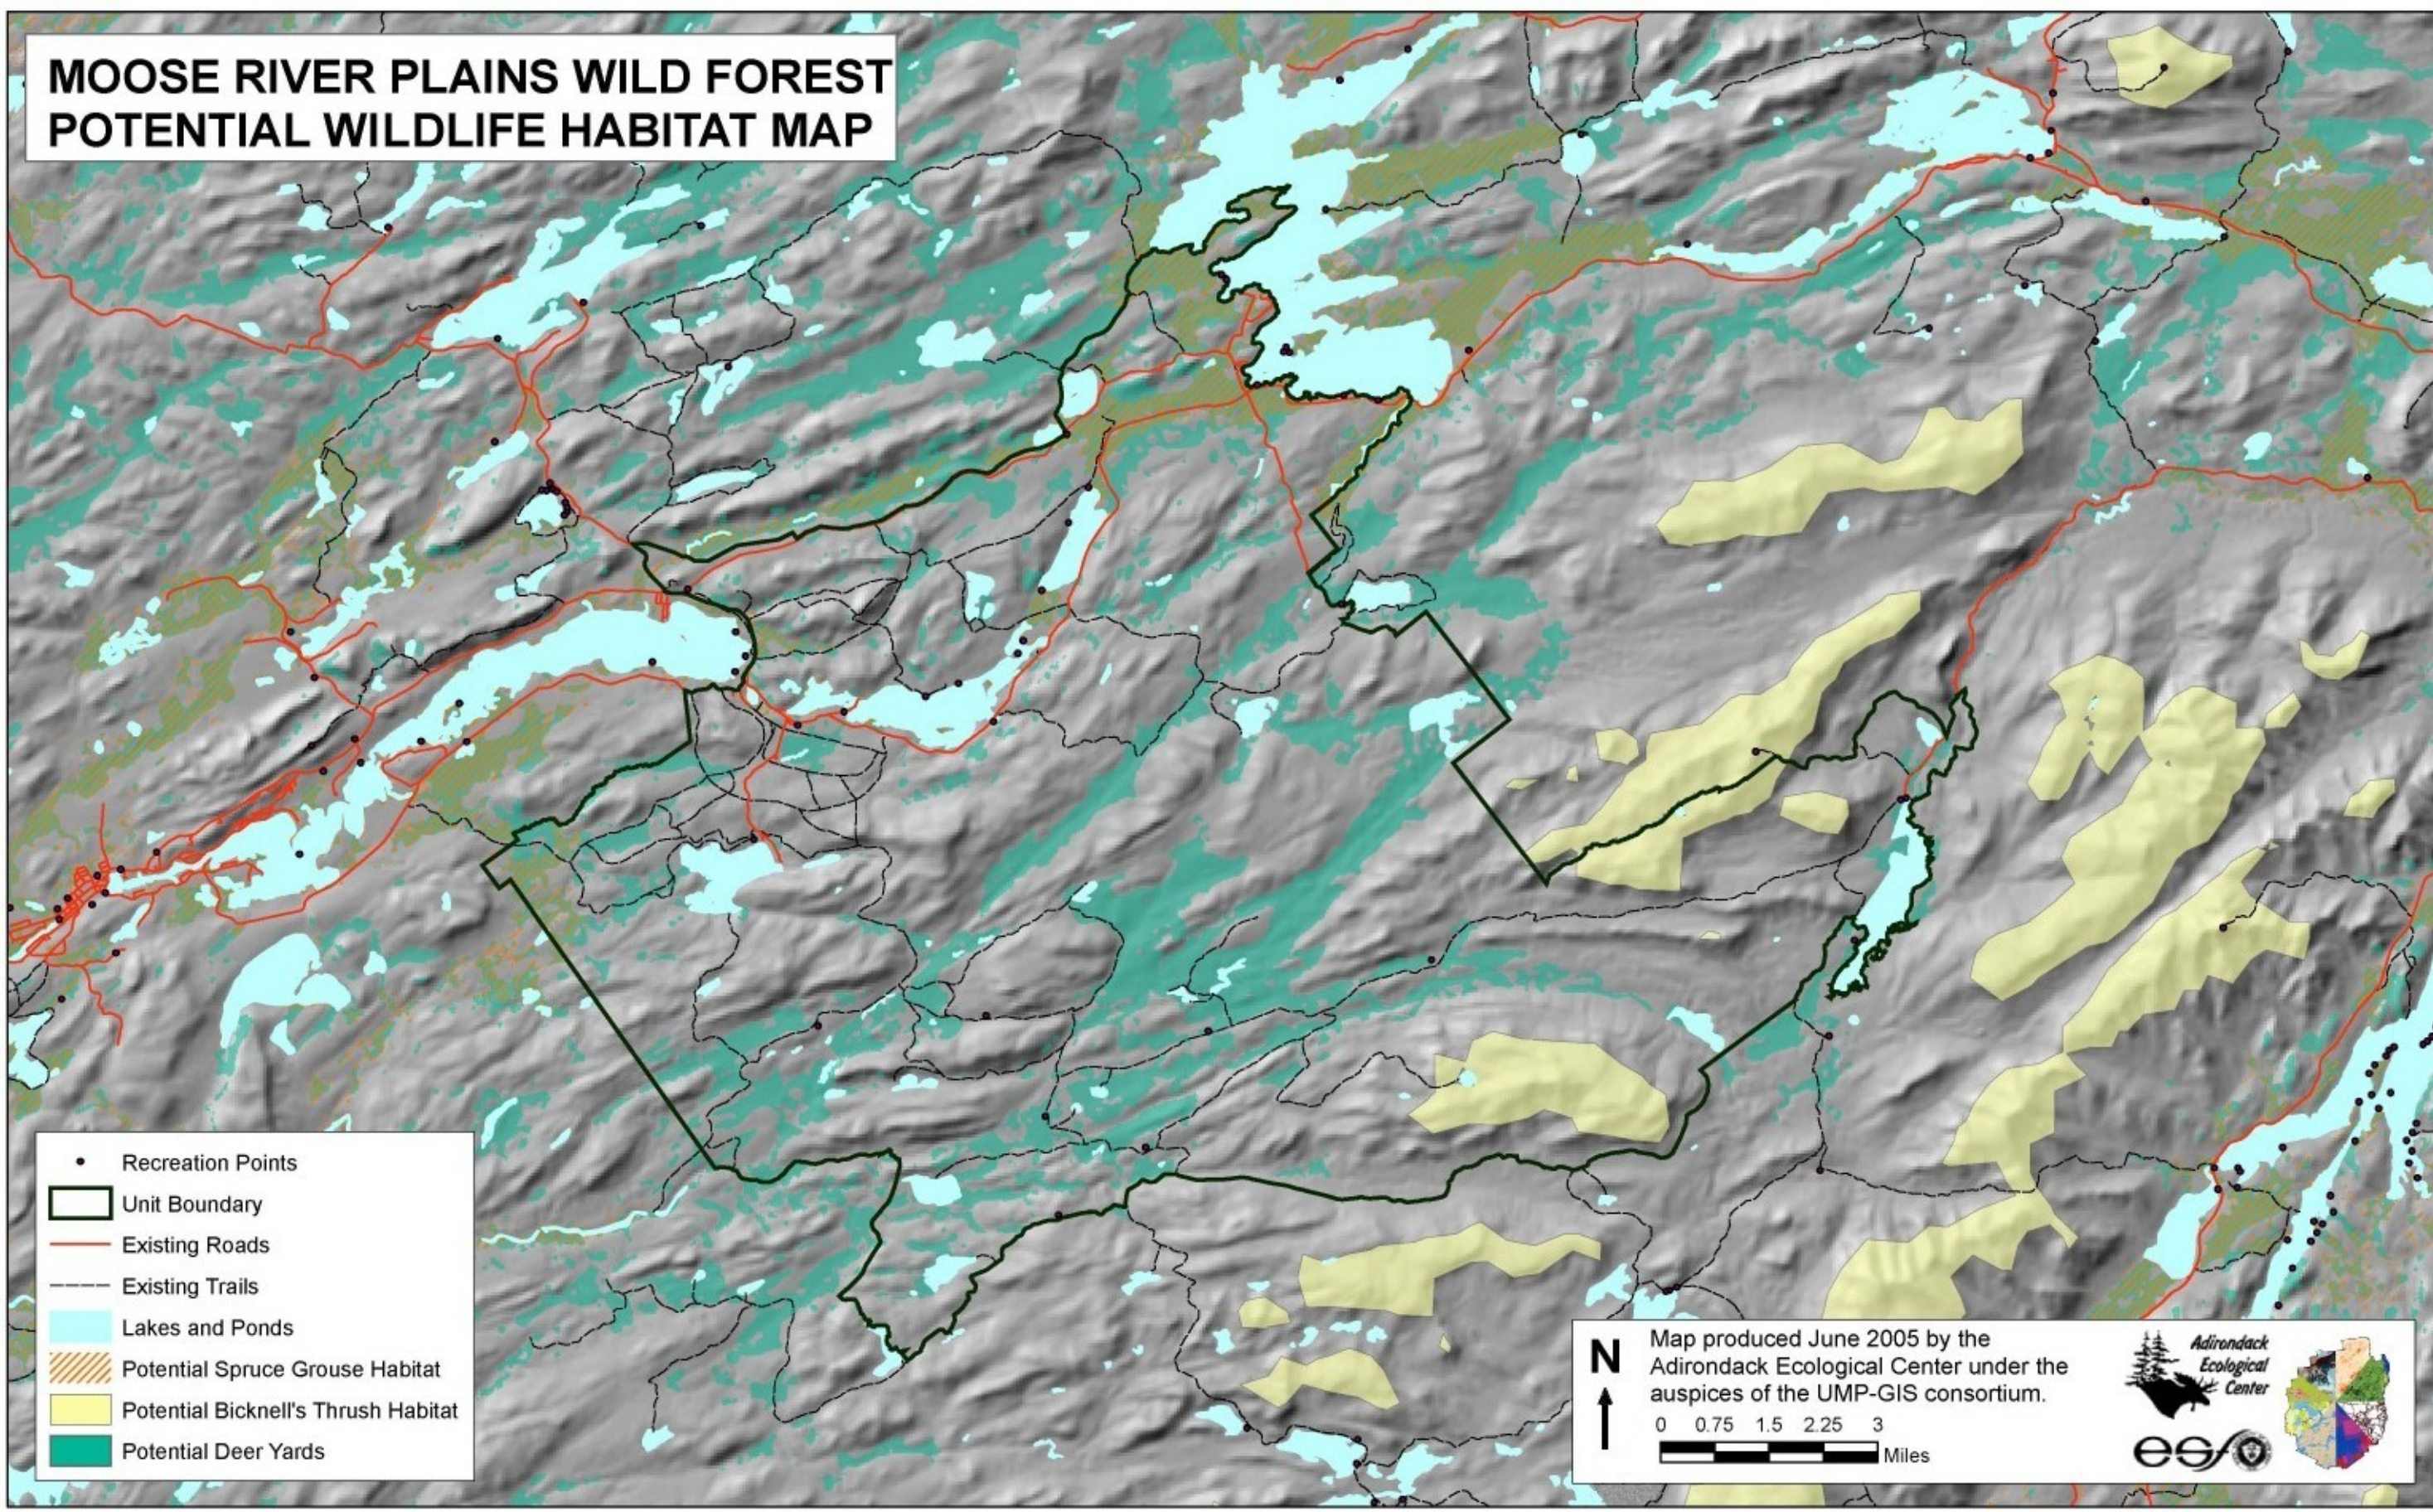

# MOOSE RIVER PLAINS WILD FOREST POTENTIAL WILDLIFE HABITAT MAP

- Recreation Points
- ▭ Unit Boundary
- Existing Roads
- Existing Trails
- Lakes and Ponds
- ▨ Potential Spruce Grouse Habitat
- Potential Bicknell's Thrush Habitat
- Potential Deer Yards

**N**  
↑

Map produced June 2005 by the Adirondack Ecological Center under the auspices of the UMP-GIS consortium.

0 0.75 1.5 2.25 3  
Miles