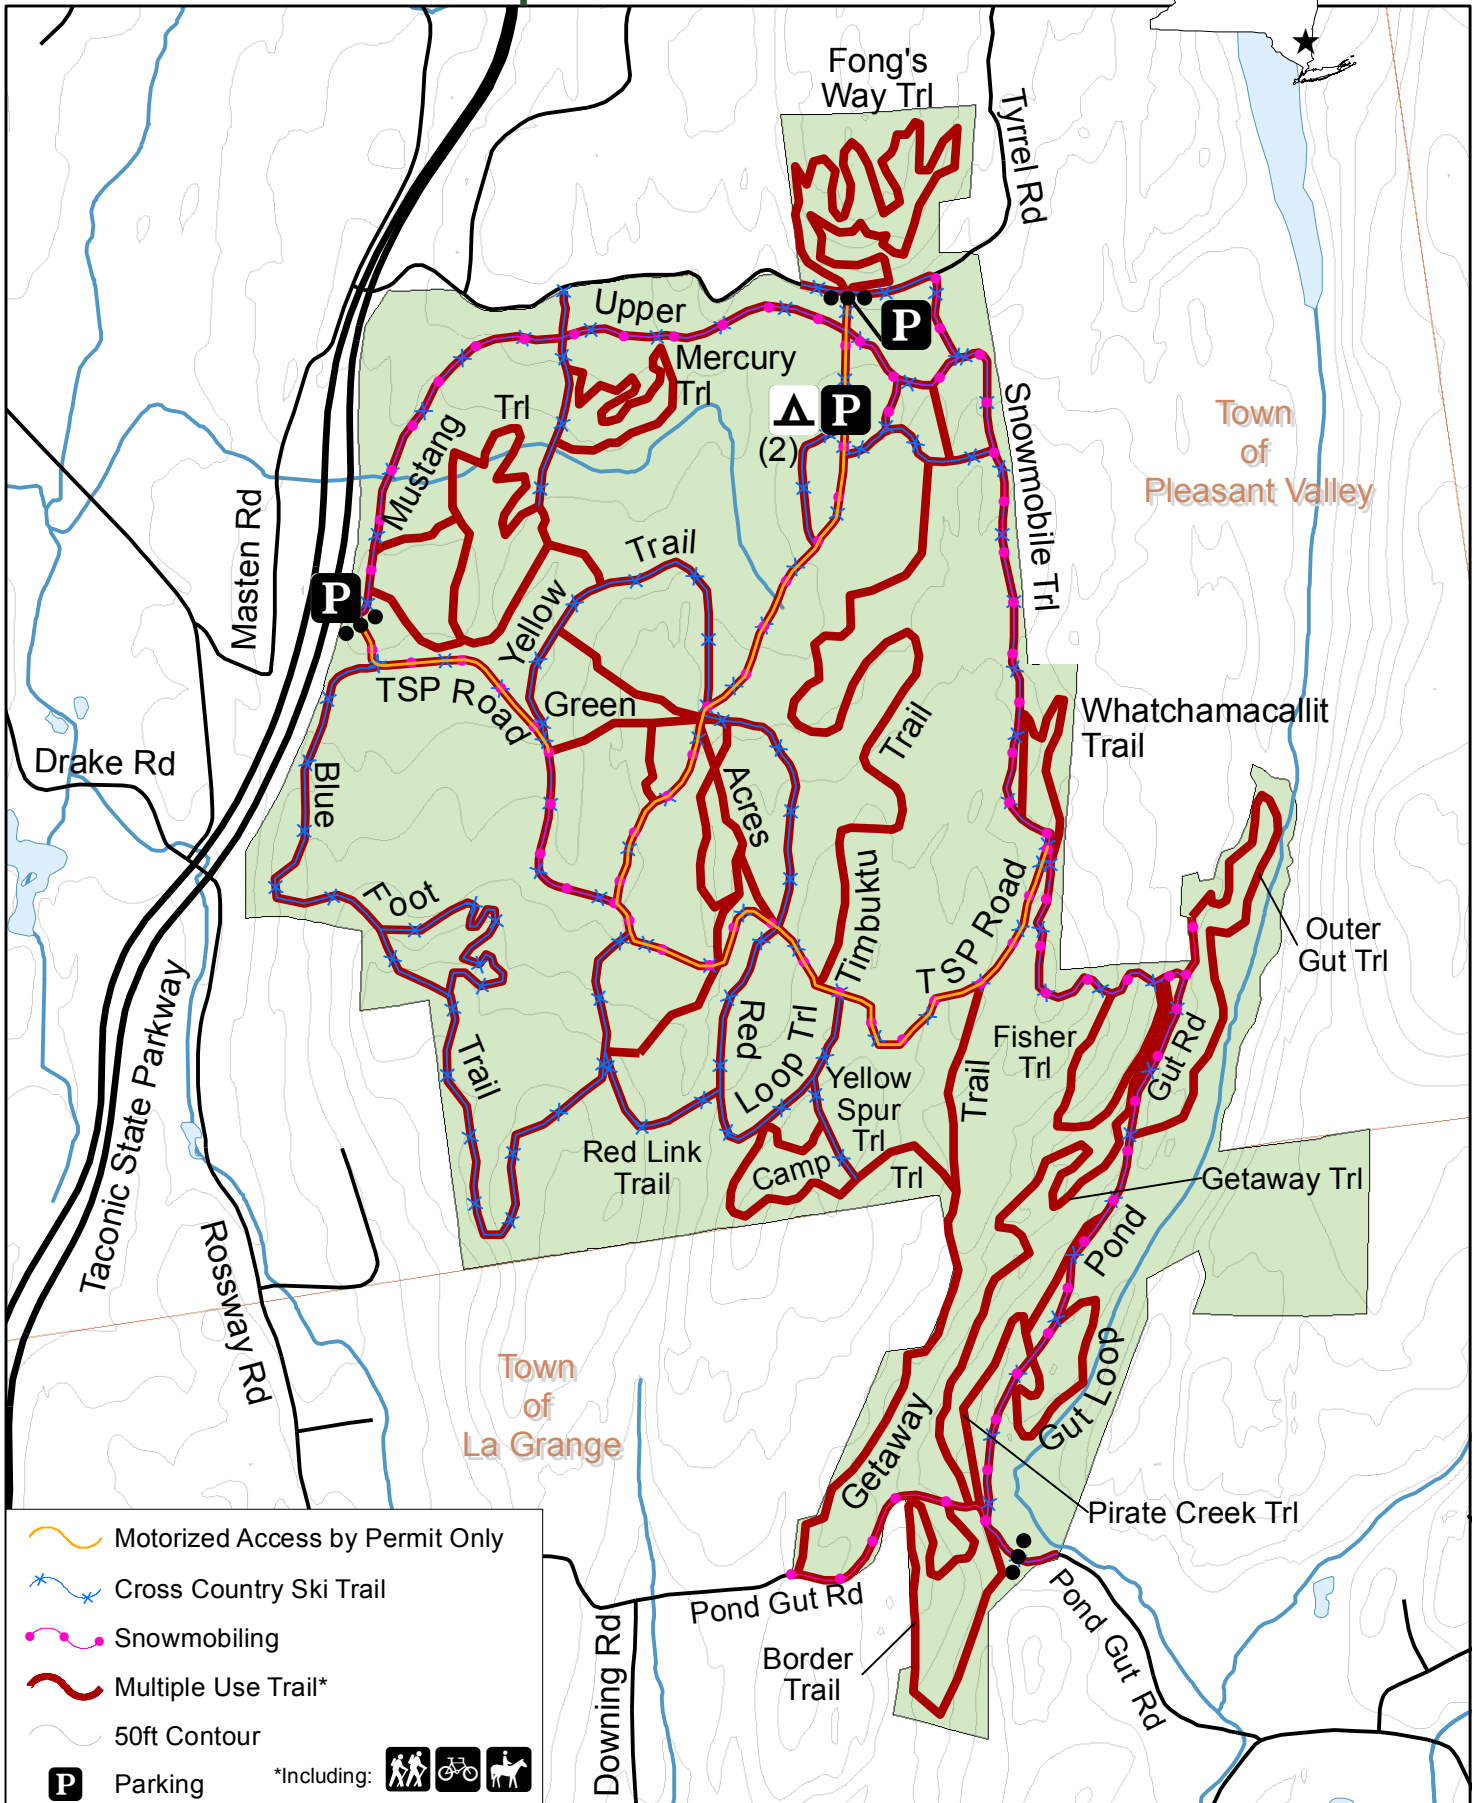

Taconic Hereford Multiple Use Area

- Motorized Access by Permit Only
 - Cross Country Ski Trail
 - Snowmobiling
 - Multiple Use Trail*
 - 50ft Contour
 - Parking
- *Including:

Department of Environmental Conservation

Dutchess County