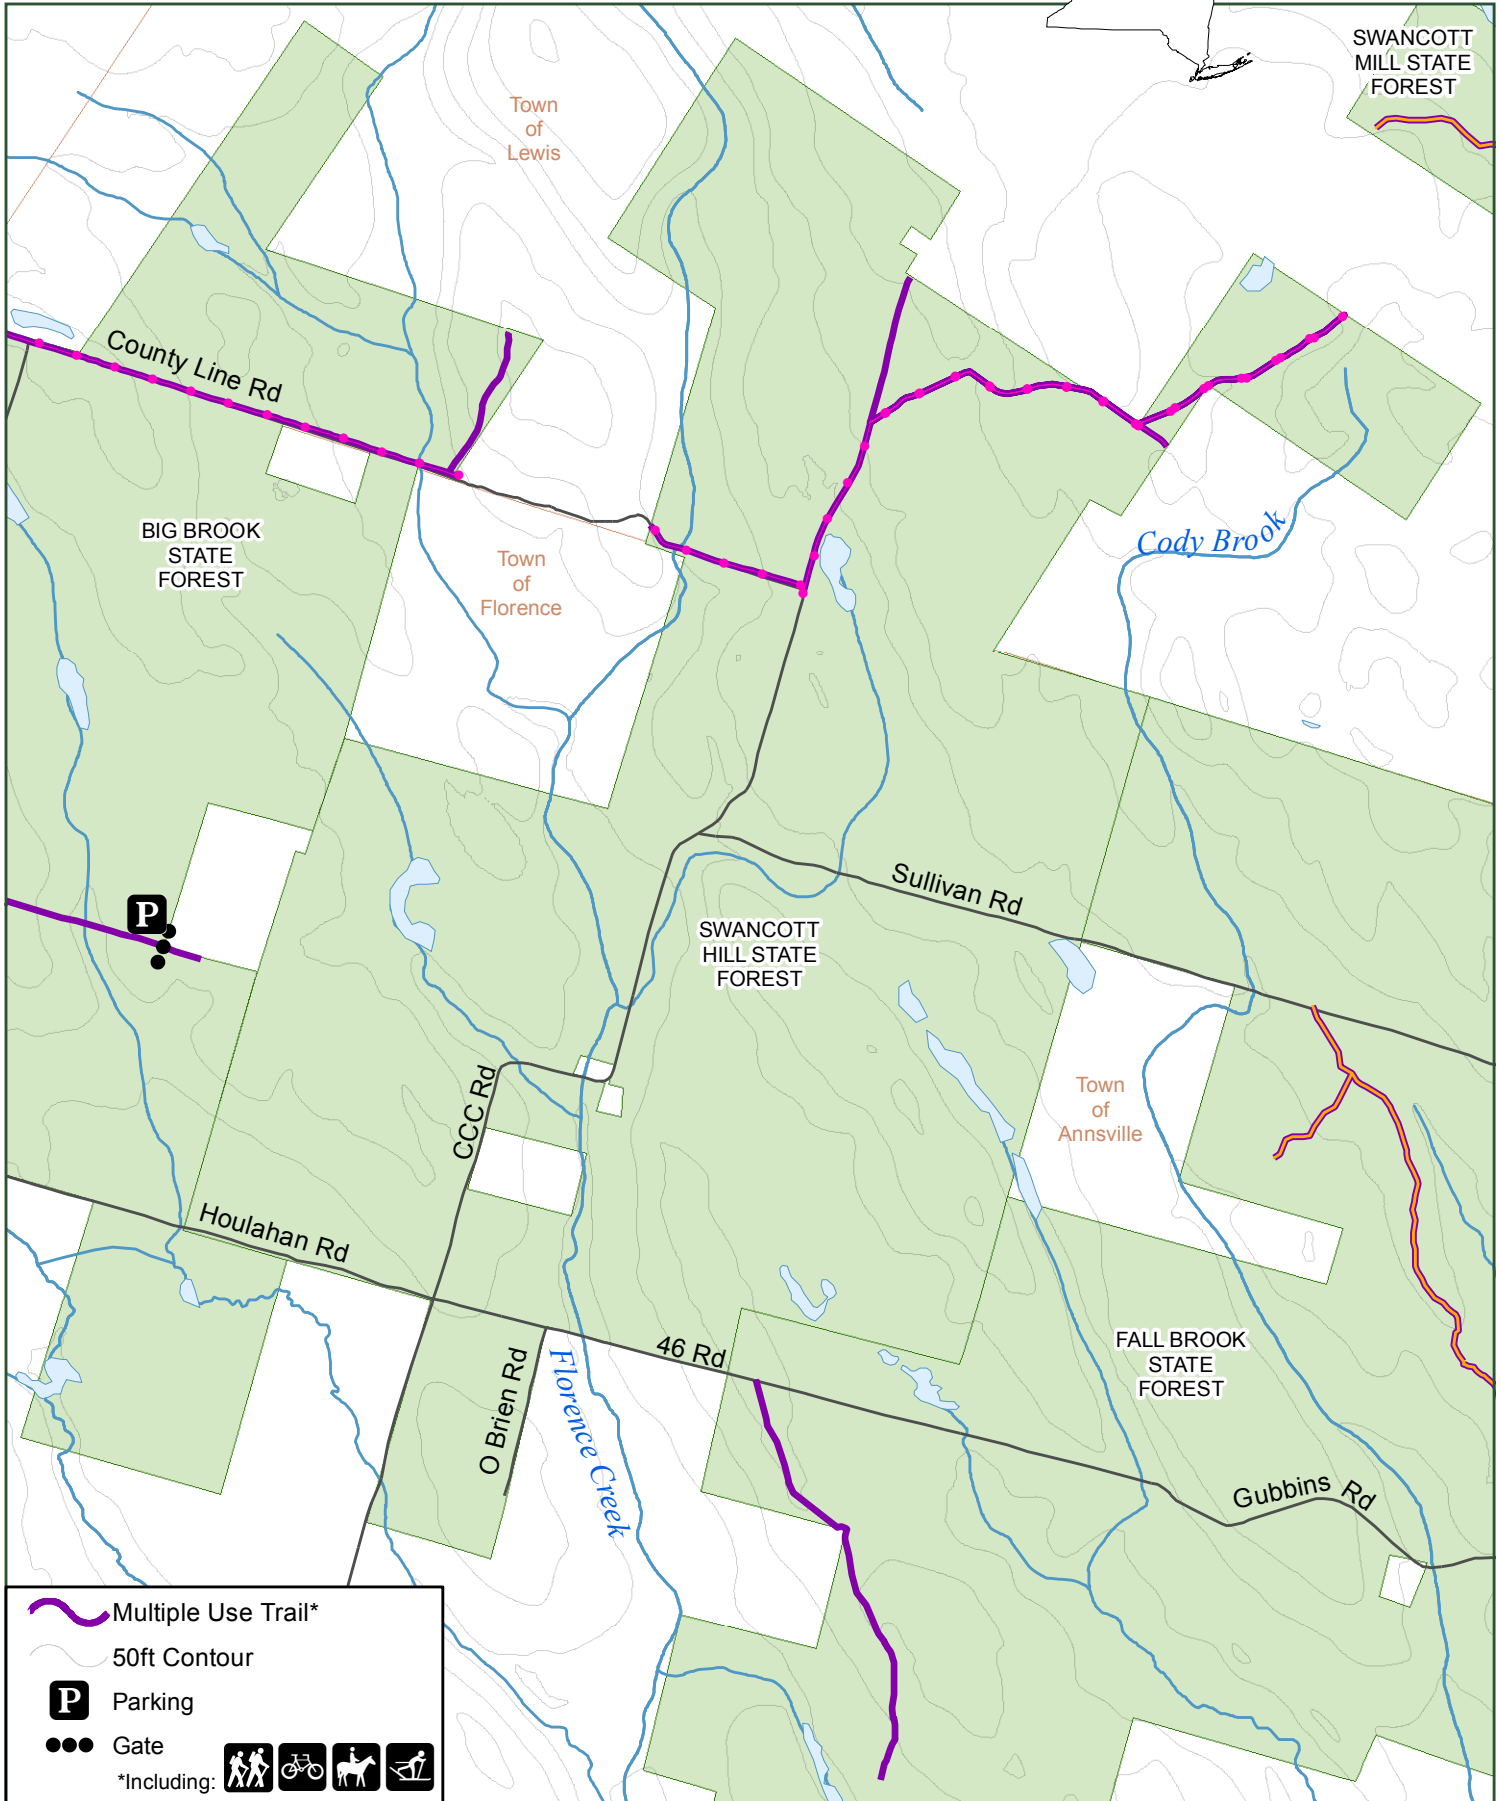

# Swancott Hill State Forest

SWANCOTT MILL STATE FOREST

Town of Lewis

County Line Rd

BIG BROOK STATE FOREST

Town of Florence

Cody Brook

P

SWANCOTT HILL STATE FOREST

Sullivan Rd

Town of Annsville

Houlahan Rd

CCC Rd

FALL BROOK STATE FOREST

O'Brien Rd

46 Rd

Florence Creek

Gubbins Rd

Multiple Use Trail\*

50ft Contour

**P** Parking

●●● Gate

\*Including:

Department of Environmental Conservation

0 0.125 0.25 0.5 Miles

Oneida County