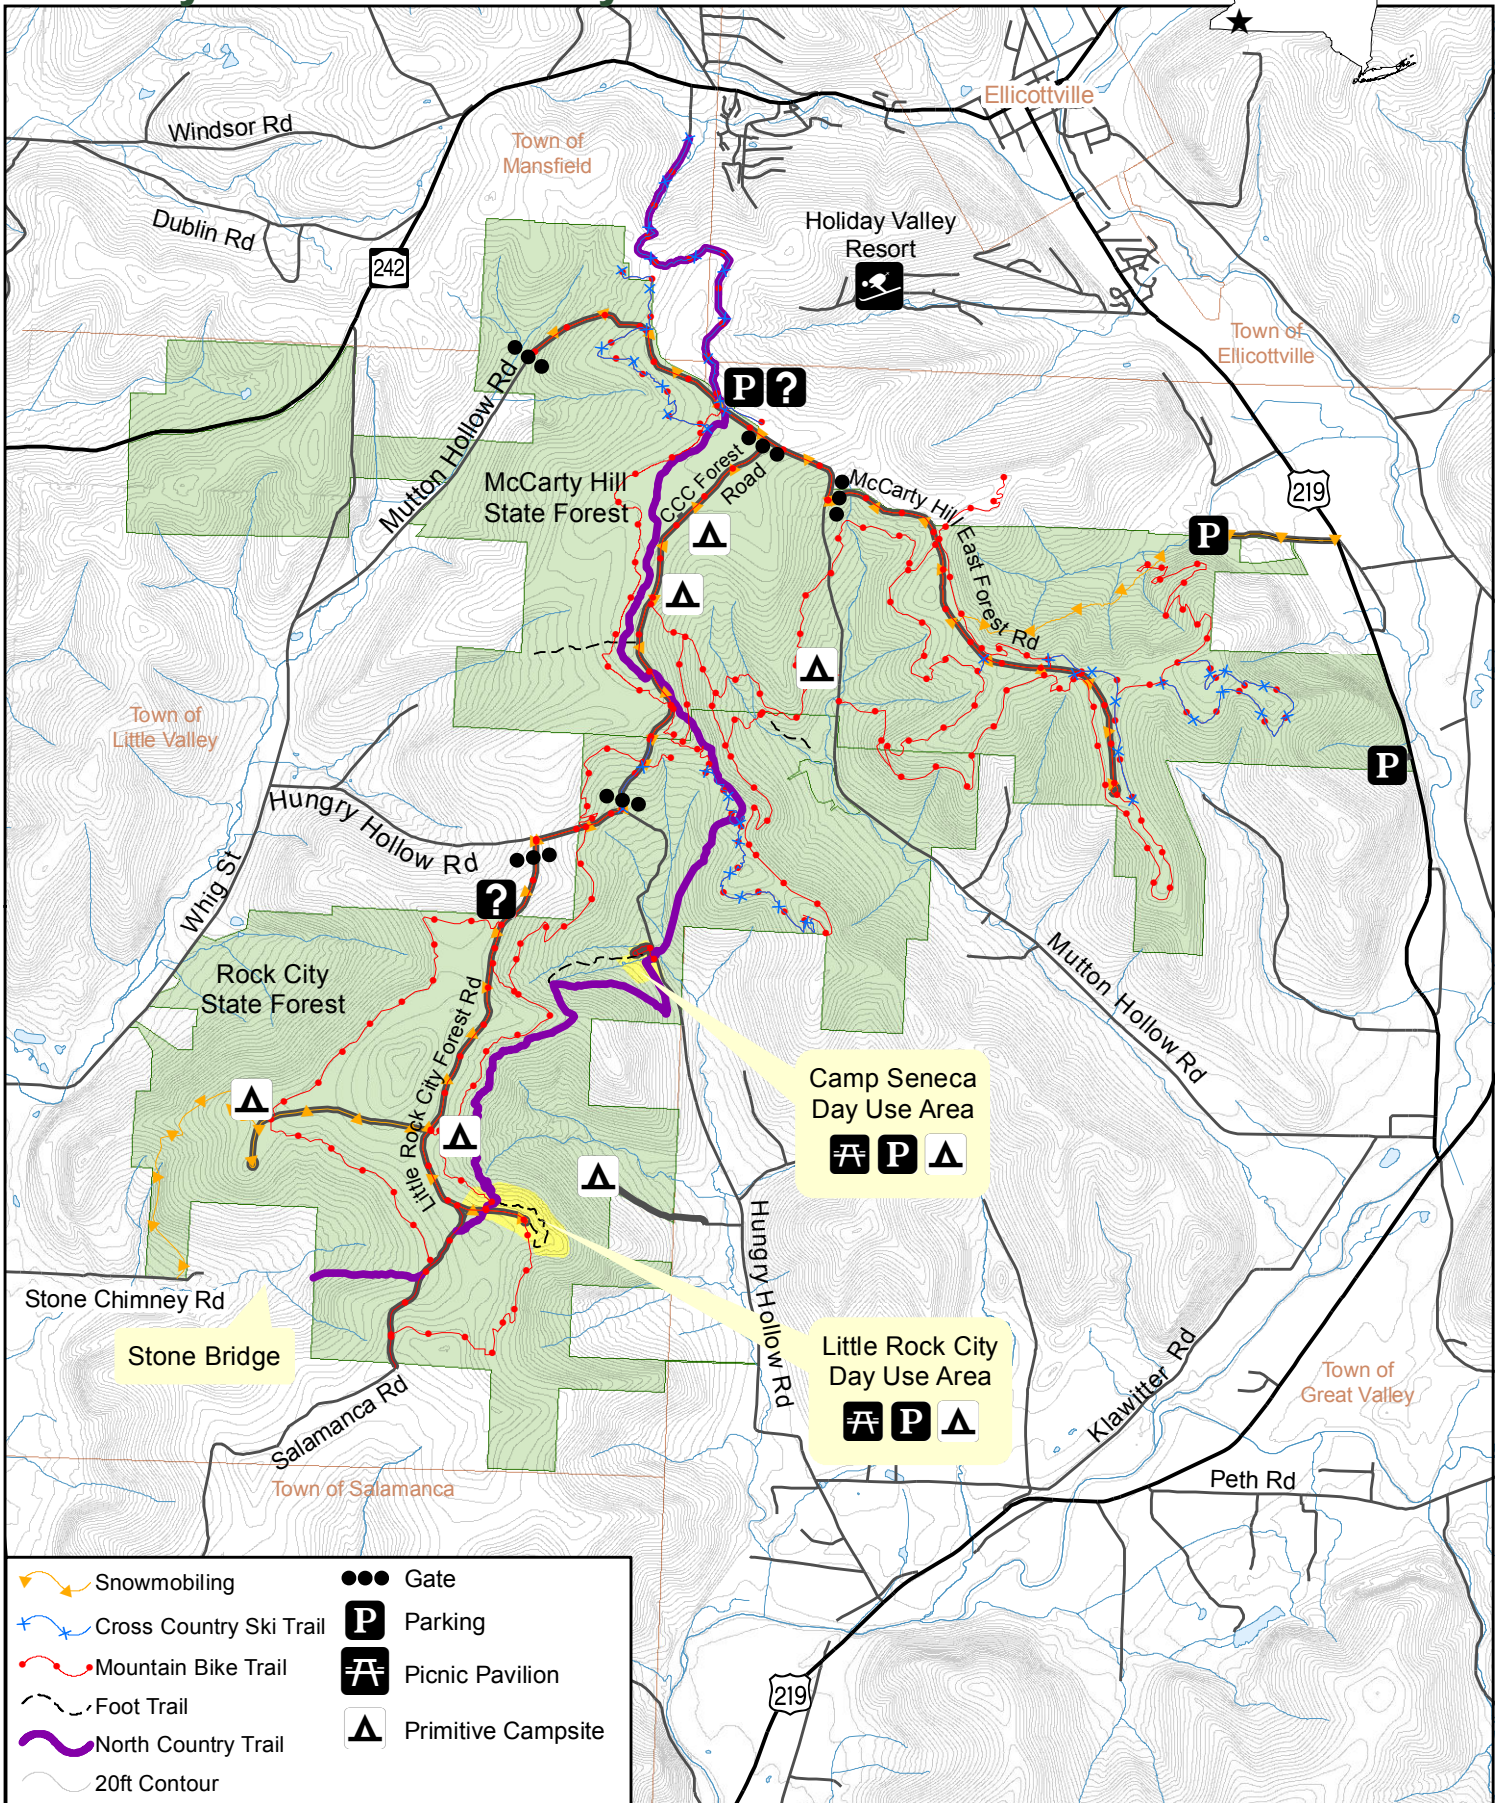

McCarty Hill and Rock City State Forests

	Snowmobiling		Gate
	Cross Country Ski Trail		Parking
	Mountain Bike Trail		Picnic Pavilion
	Foot Trail		Primitive Campsite
	North Country Trail		
	20ft Contour		