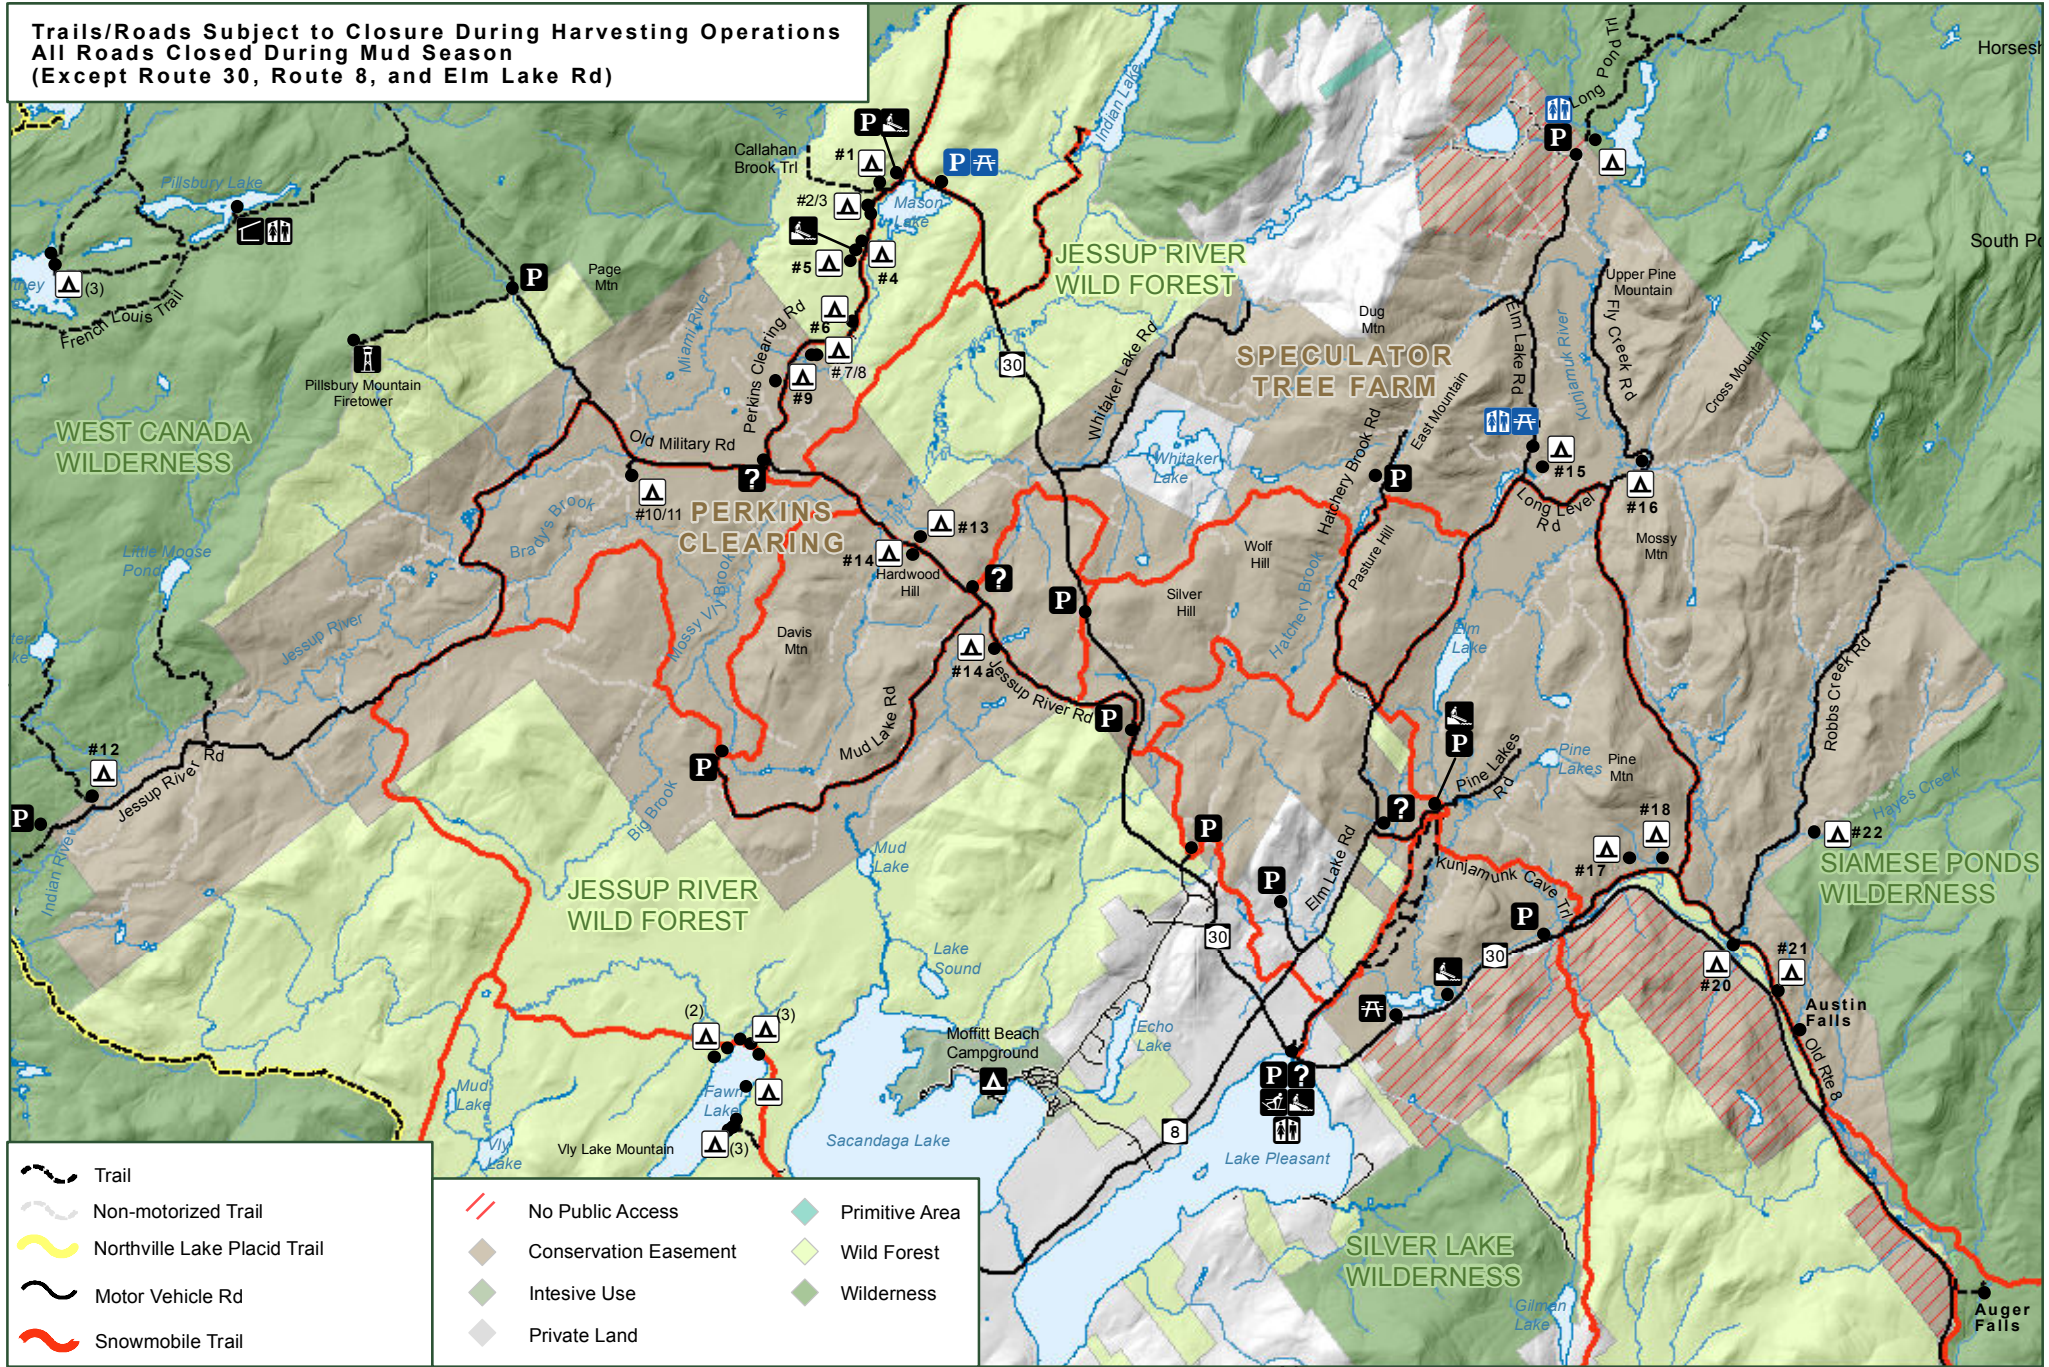

Perkins Clearing - Speculator Tree Farm Tracts

Trails/Roads Subject to Closure During Harvesting Operations
All Roads Closed During Mud Season
(Except Route 30, Route 8, and Elm Lake Rd)

Trail	No Public Access	Primitive Area
Non-motorized Trail	Conservation Easement	Wild Forest
Northville Lake Placid Trail	Intensive Use	Wilderness
Motor Vehicle Rd	Private Land	
Snowmobile Trail		