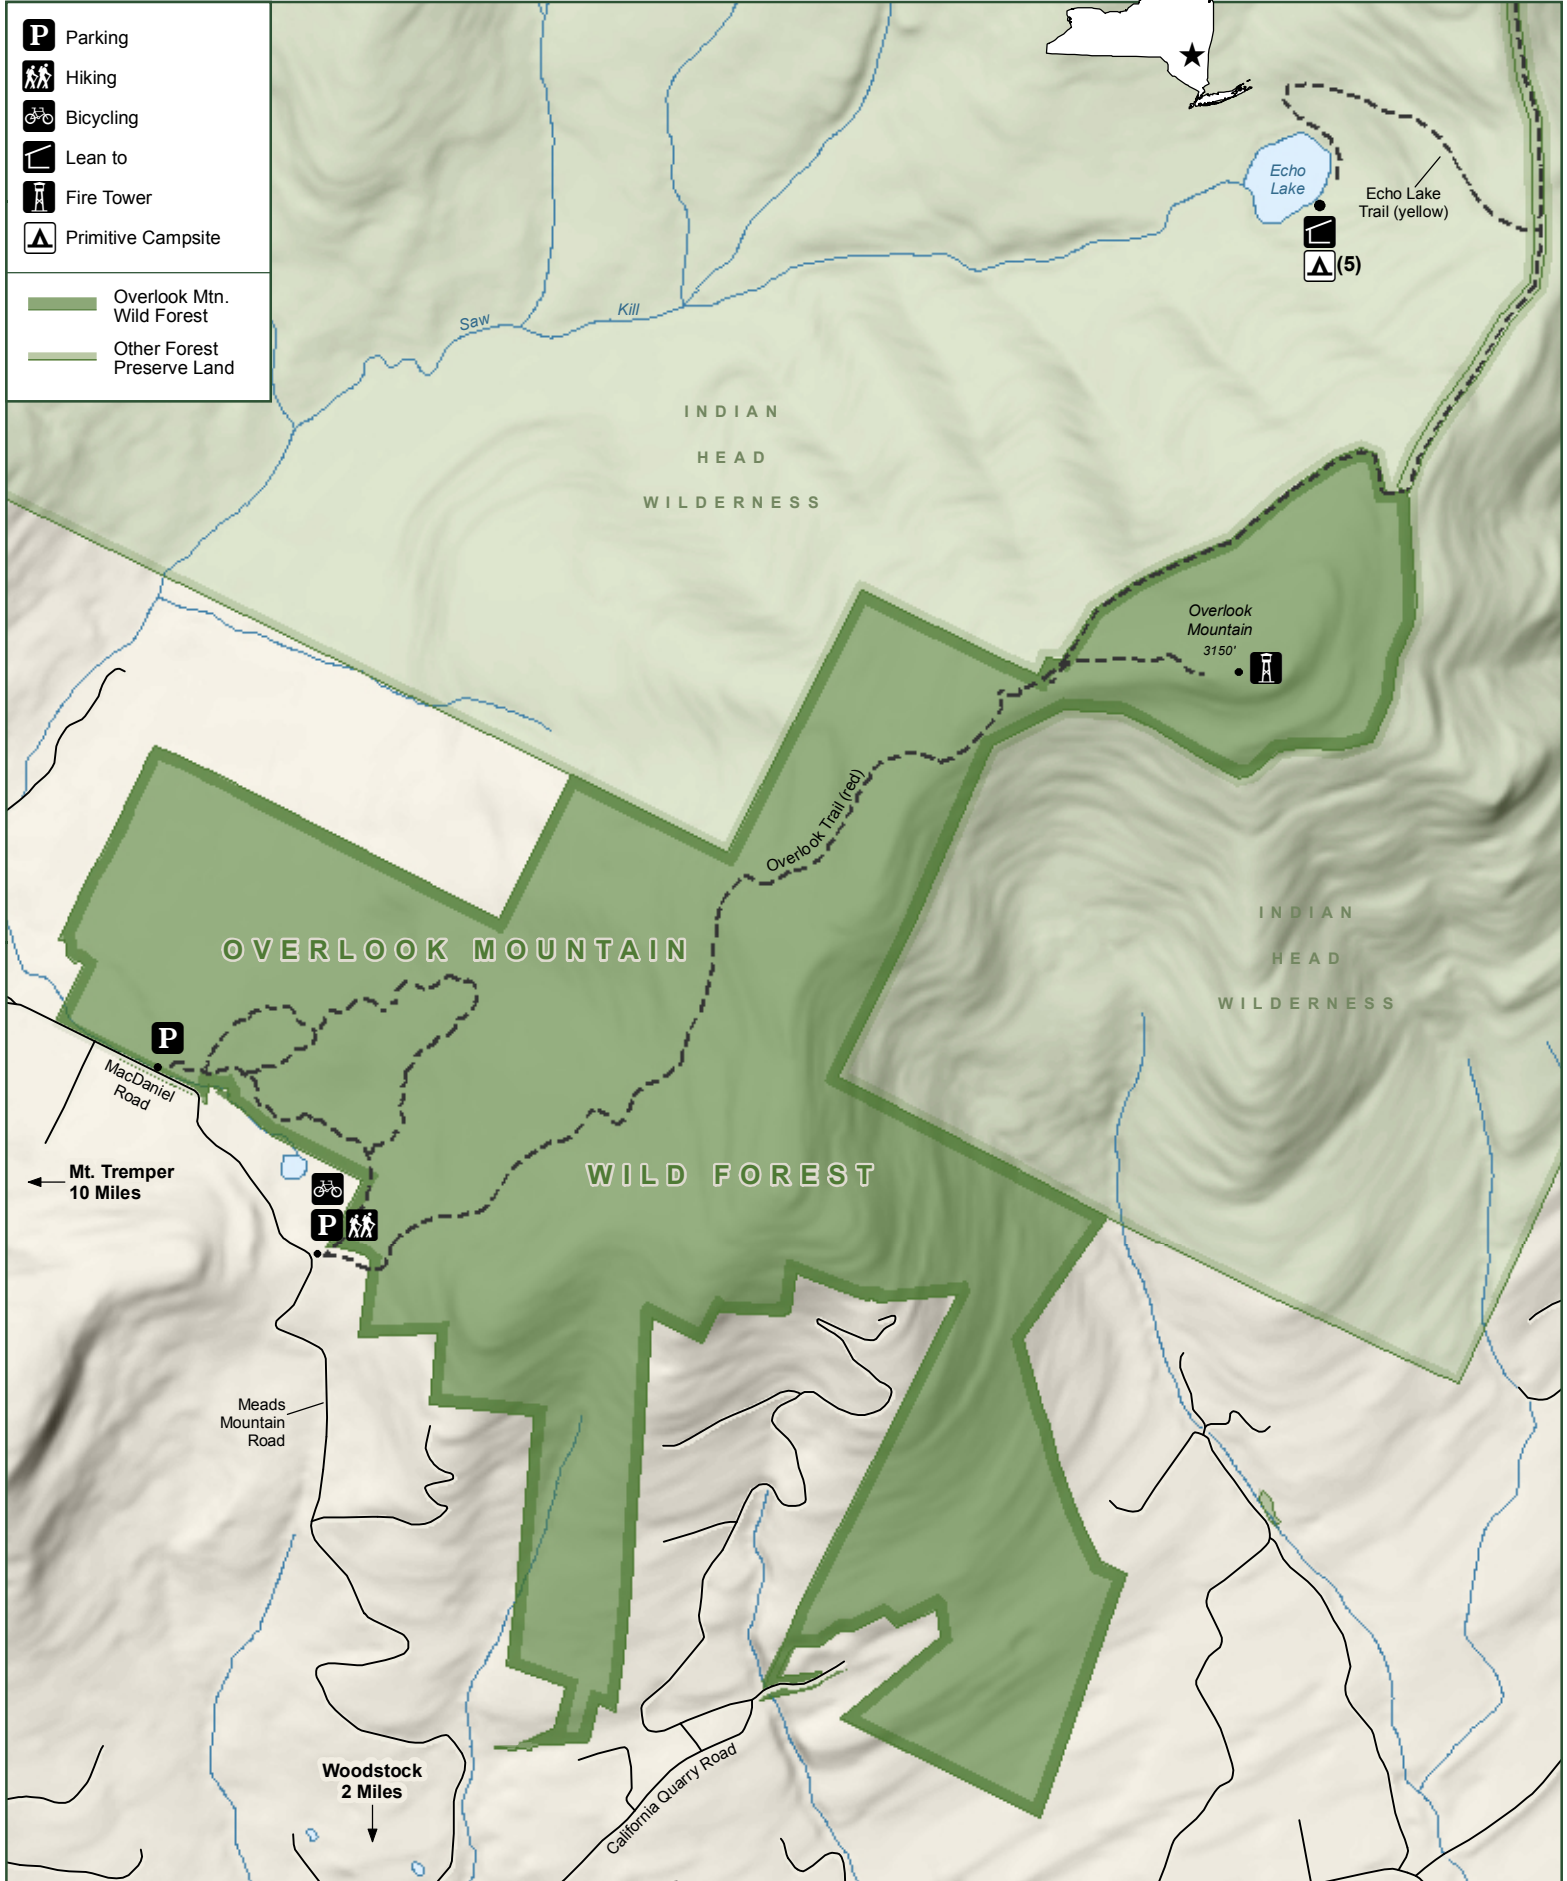

Overlook Mountain Wild Forest

P Parking
H Hiking
B Bicycling
L Lean to
FT Fire Tower
▲ Primitive Campsite

Dark Green Overlook Mtn. Wild Forest
Light Green Other Forest Preserve Land