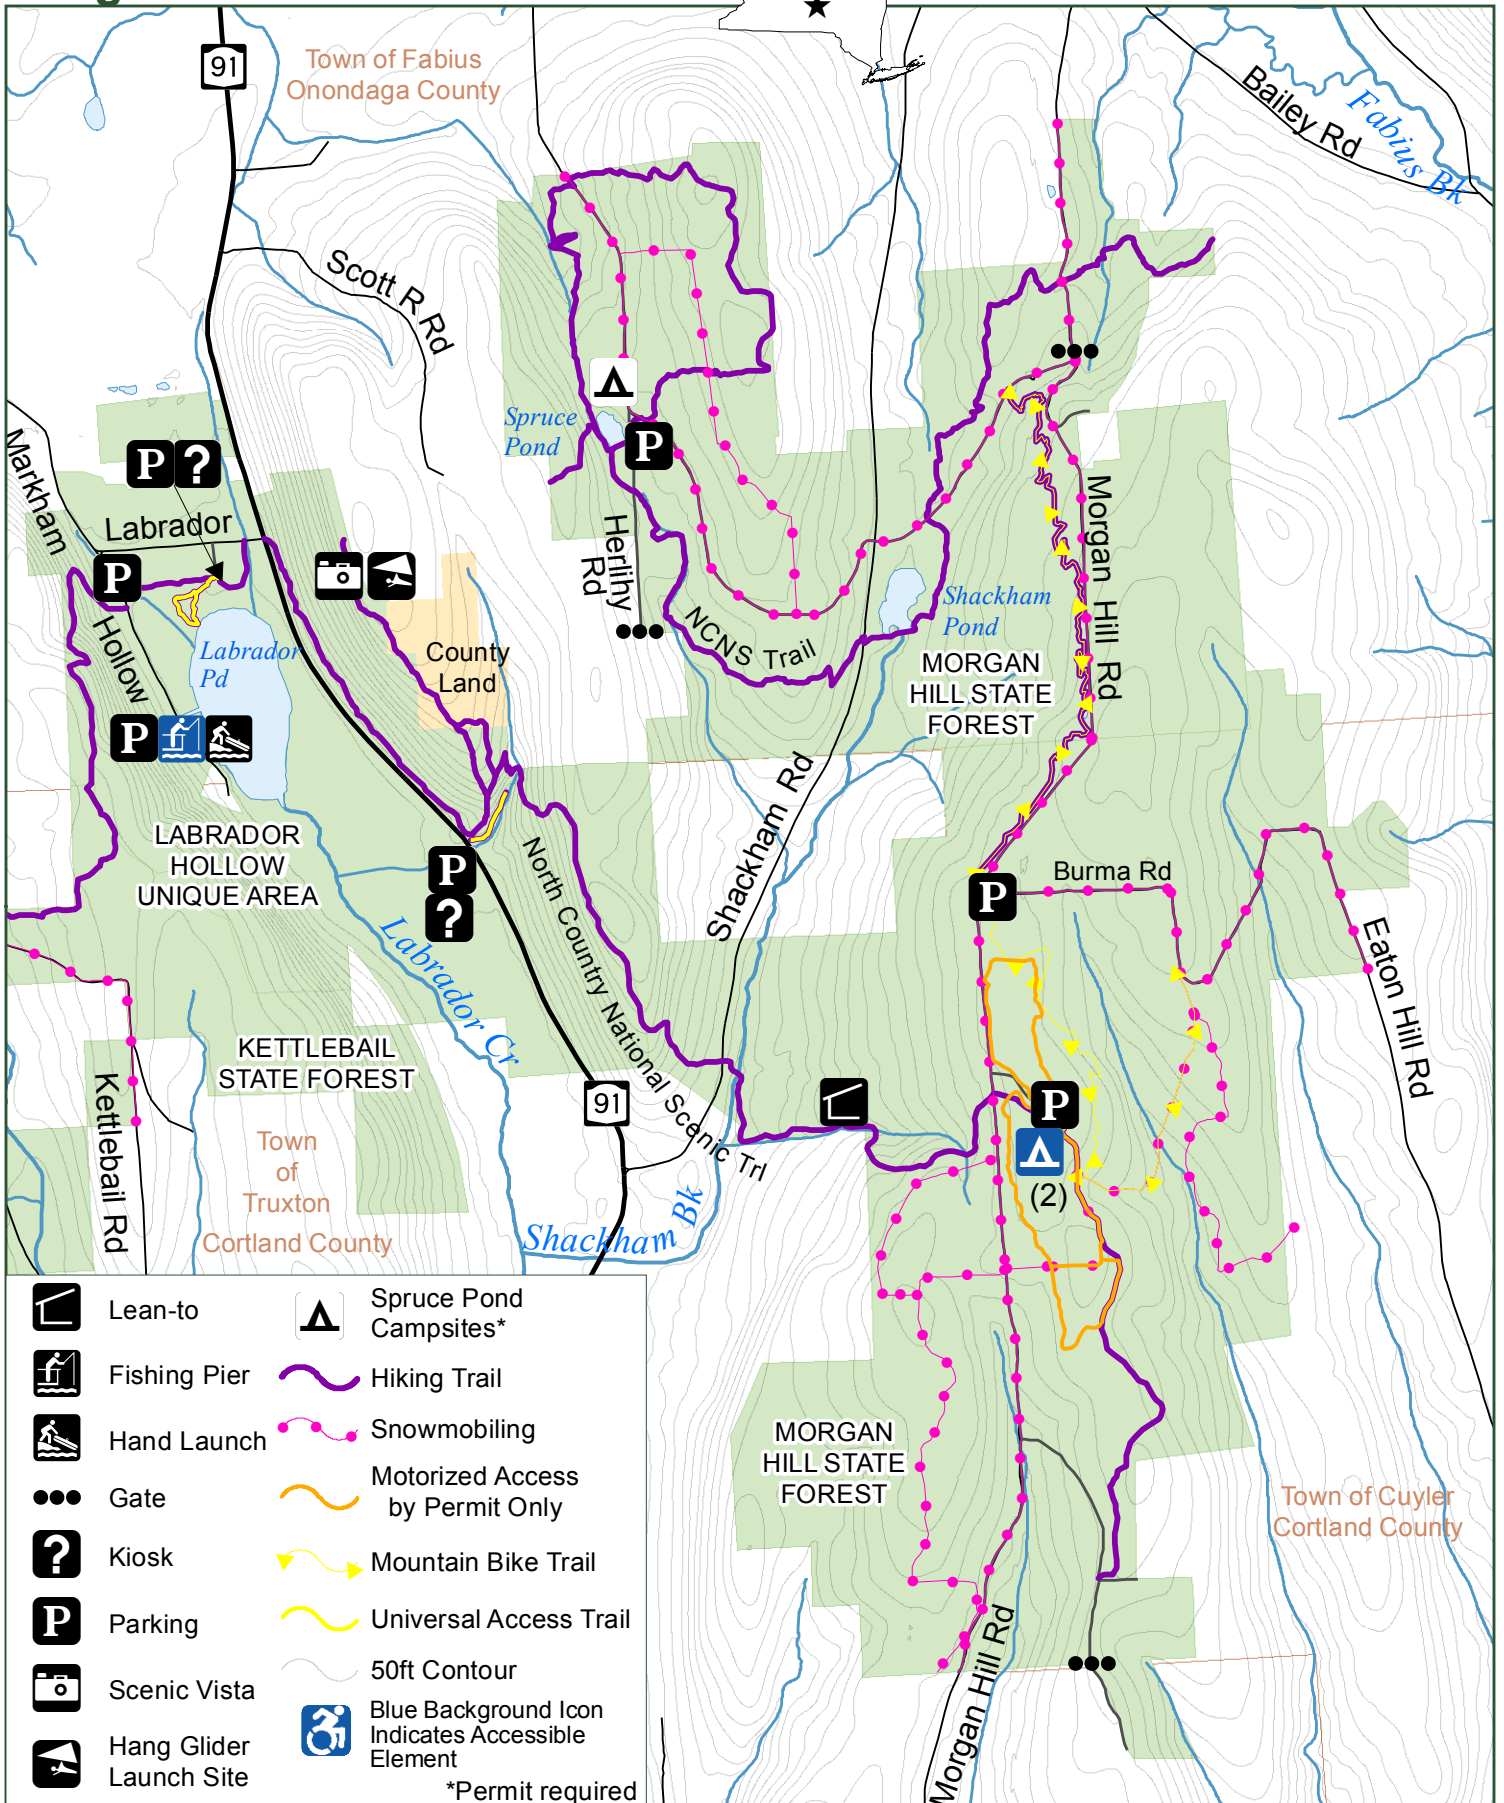

Morgan Hill State Forest

- | | | | |
|--|-------------------------|--|---|
| | Lean-to | | Spruce Pond Campsites* |
| | Fishing Pier | | Hiking Trail |
| | Hand Launch | | Snowmobiling |
| | Gate | | Motorized Access by Permit Only |
| | Kiosk | | Mountain Bike Trail |
| | Parking | | Universal Access Trail |
| | Scenic Vista | | 50ft Contour |
| | Hang Glider Launch Site | | Blue Background Icon Indicates Accessible Element |
- *Permit required