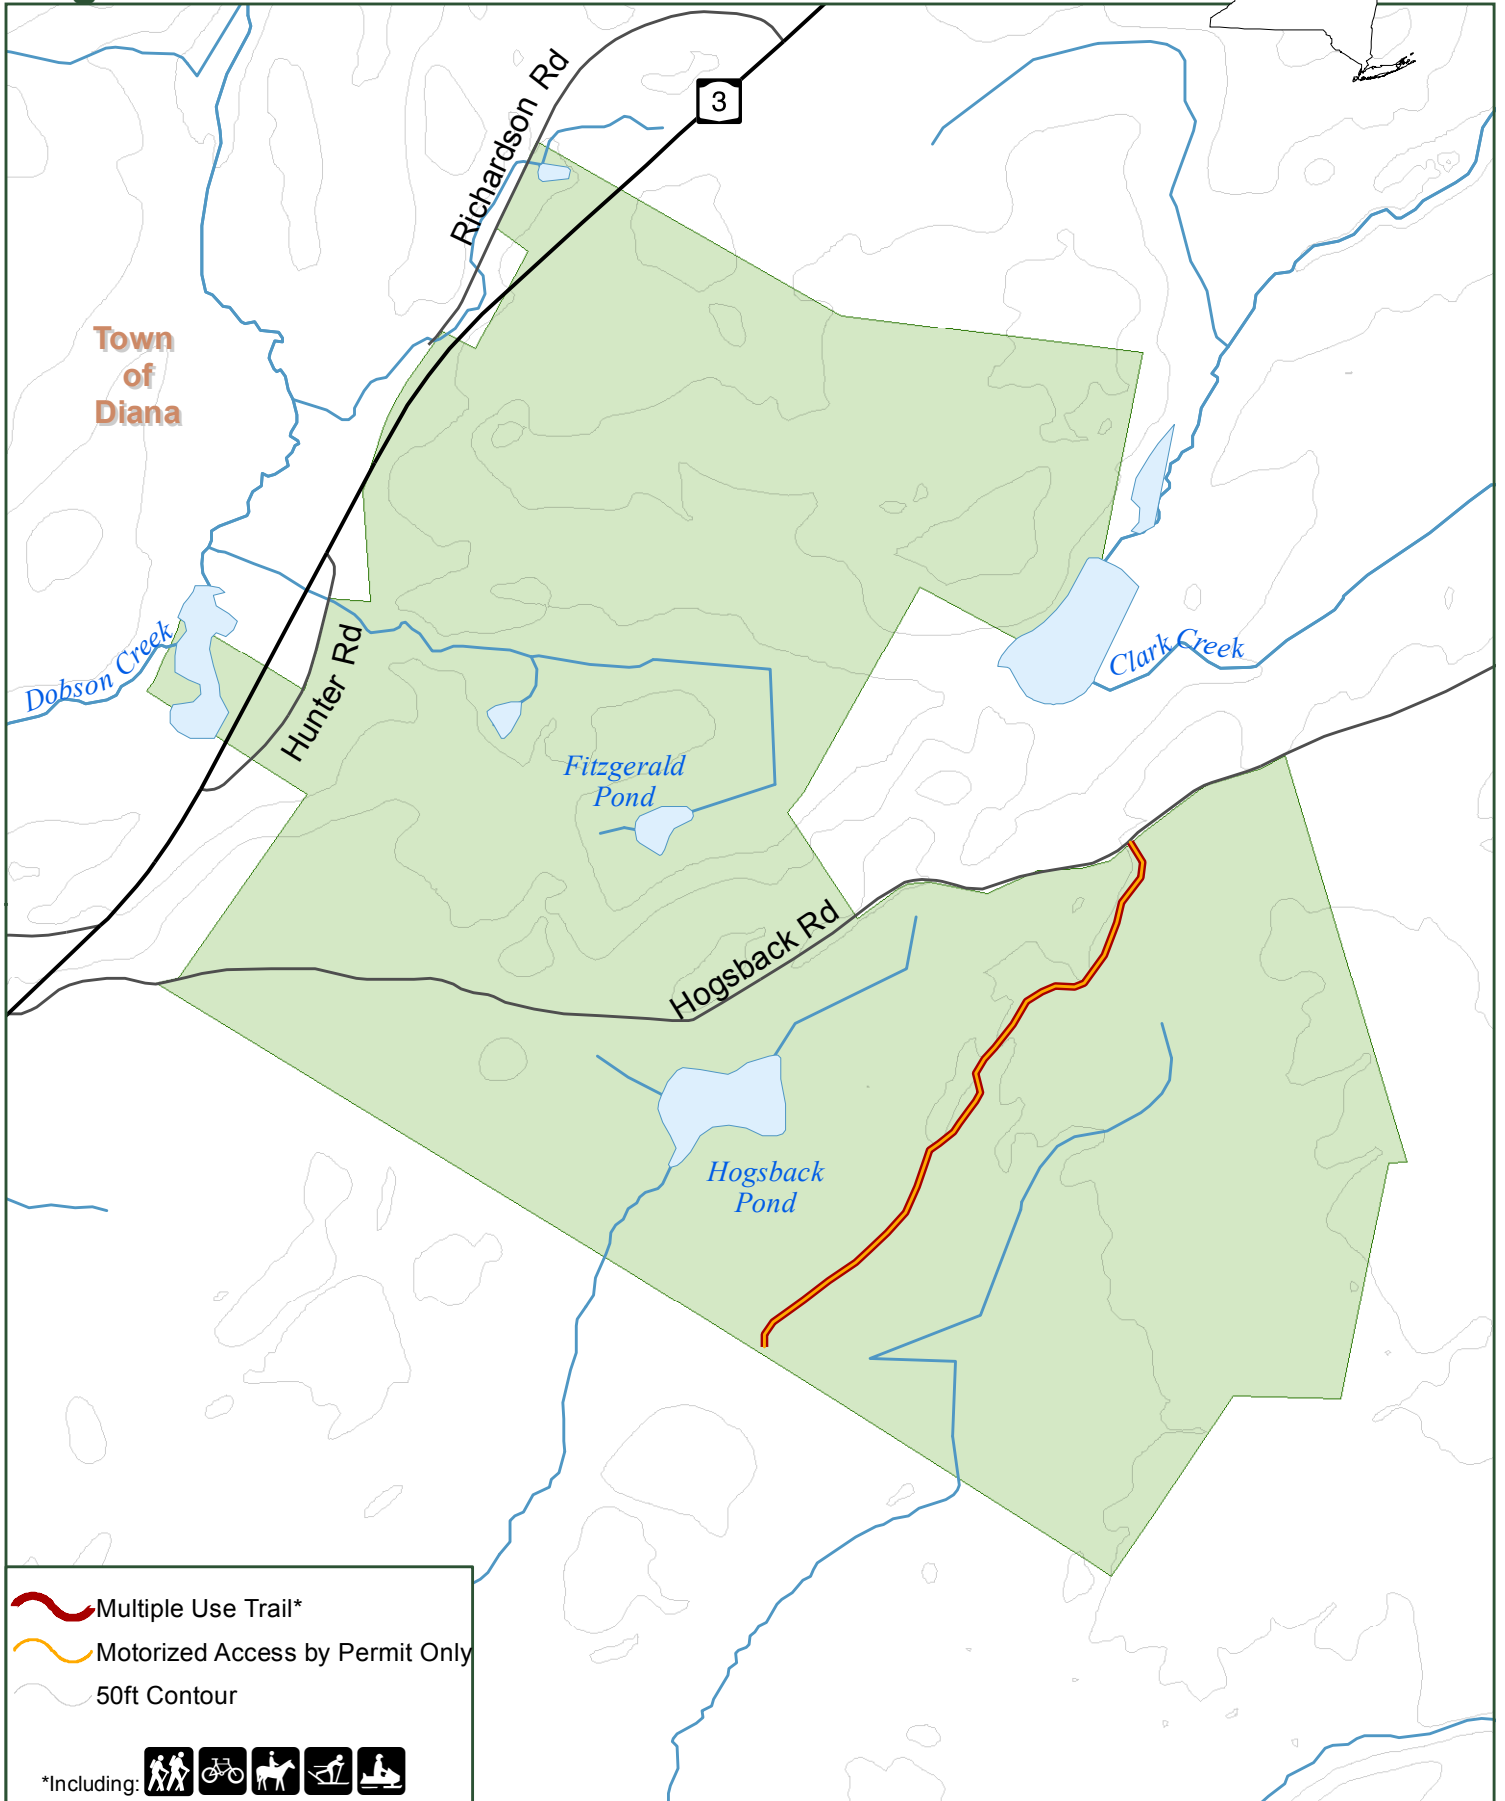

Hogsback State Forest

 Multiple Use Trail*

 Motorized Access by Permit Only

 50ft Contour

*Including: 

Department of
Environmental
Conservation

Lewis County