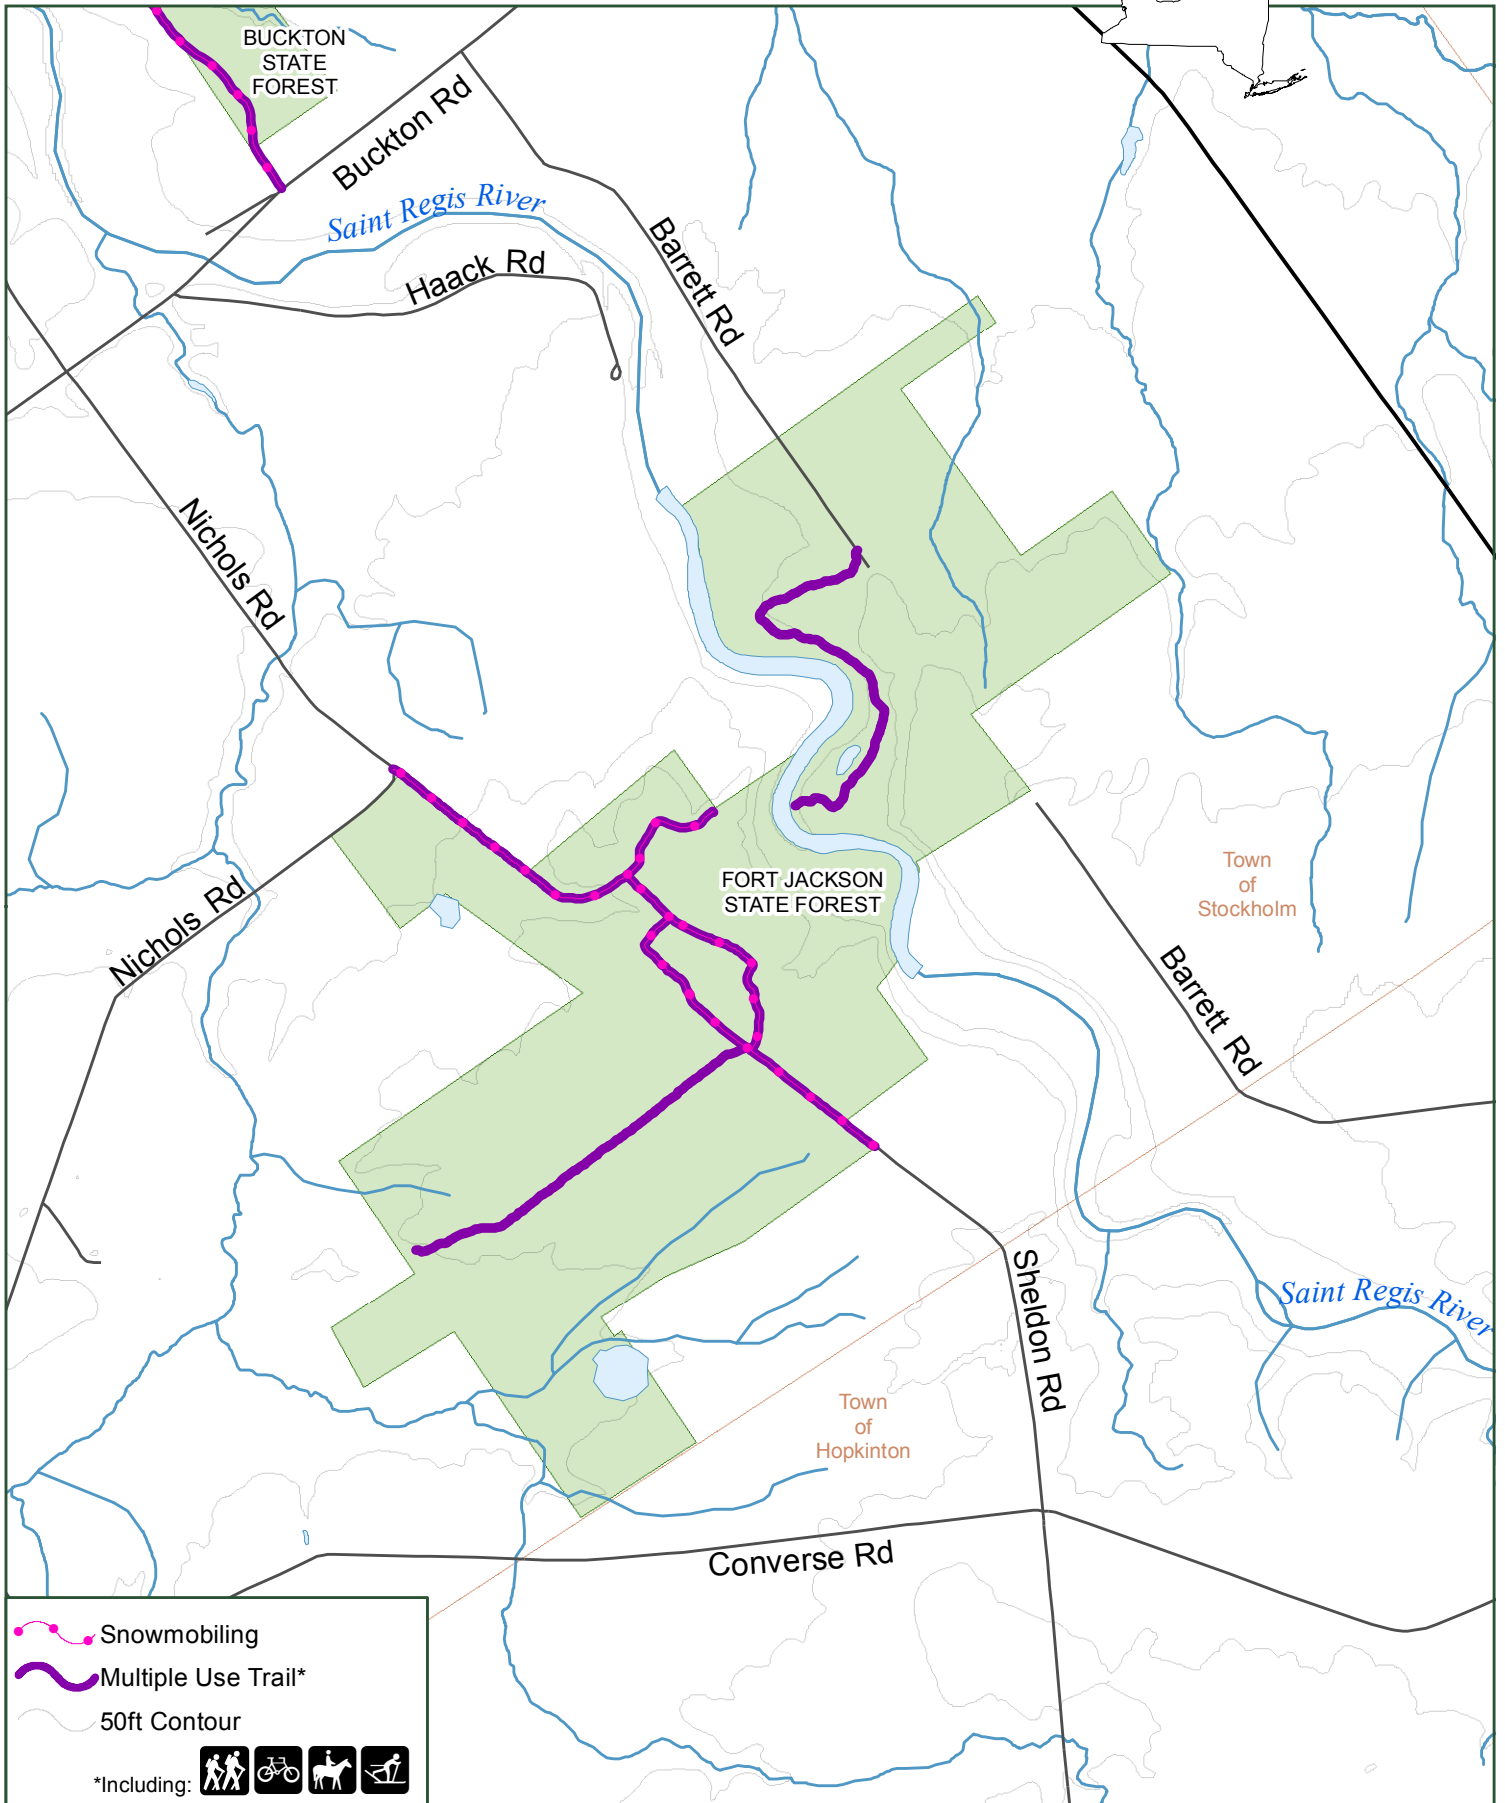

# Fort Jackson State Forest

Department of  
Environmental  
Conservation

0 0.125 0.25 0.5  
Miles

St Lawrence County