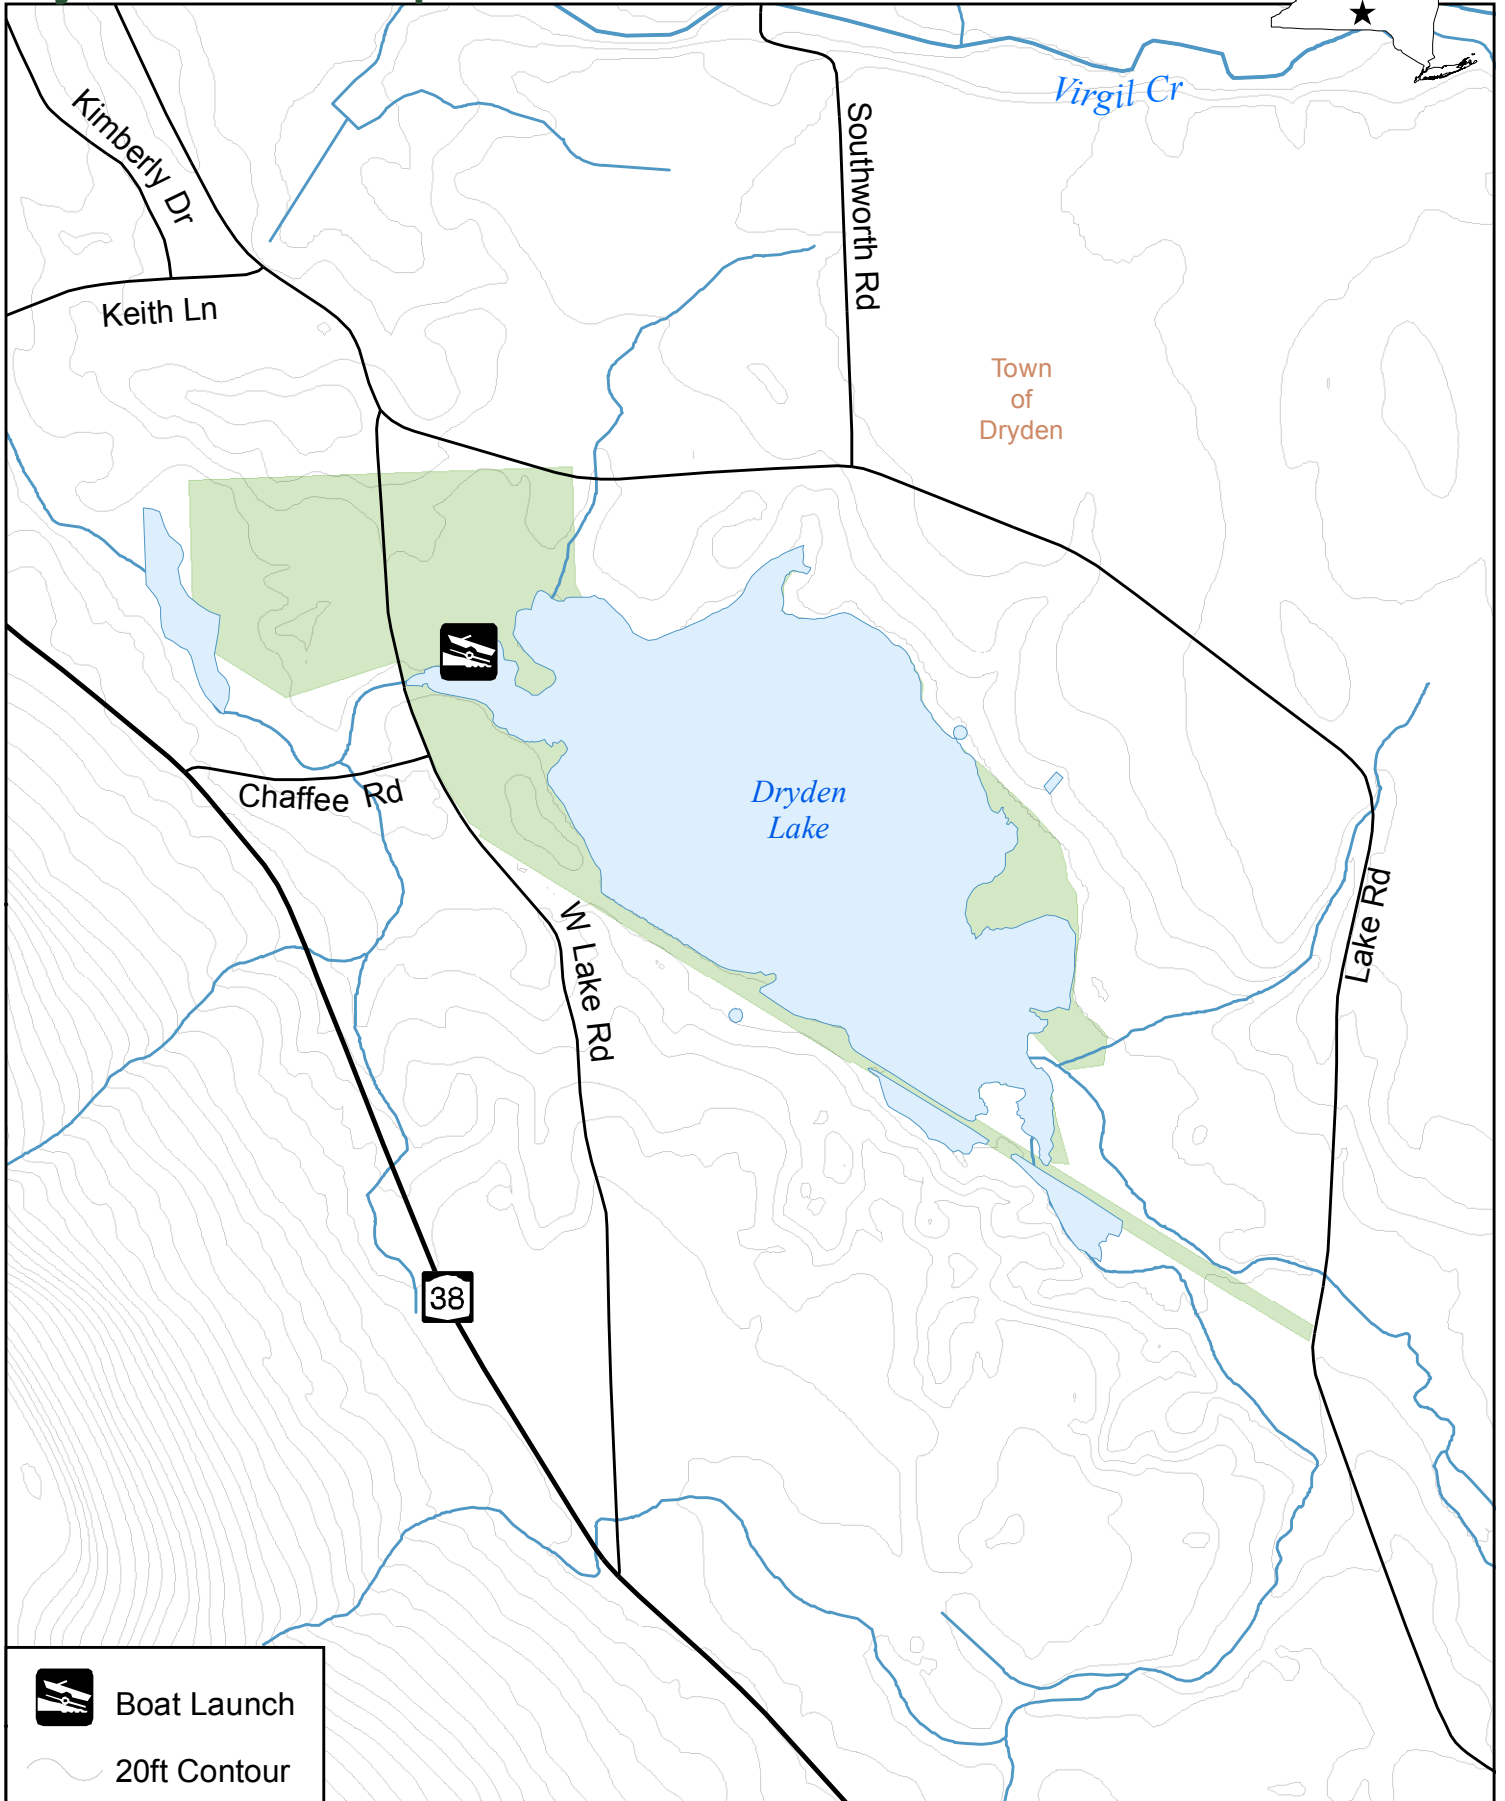

Dryden Lake Multiple Use Area

 Boat Launch
 20ft Contour

Department of
Environmental
Conservation

Cortland County