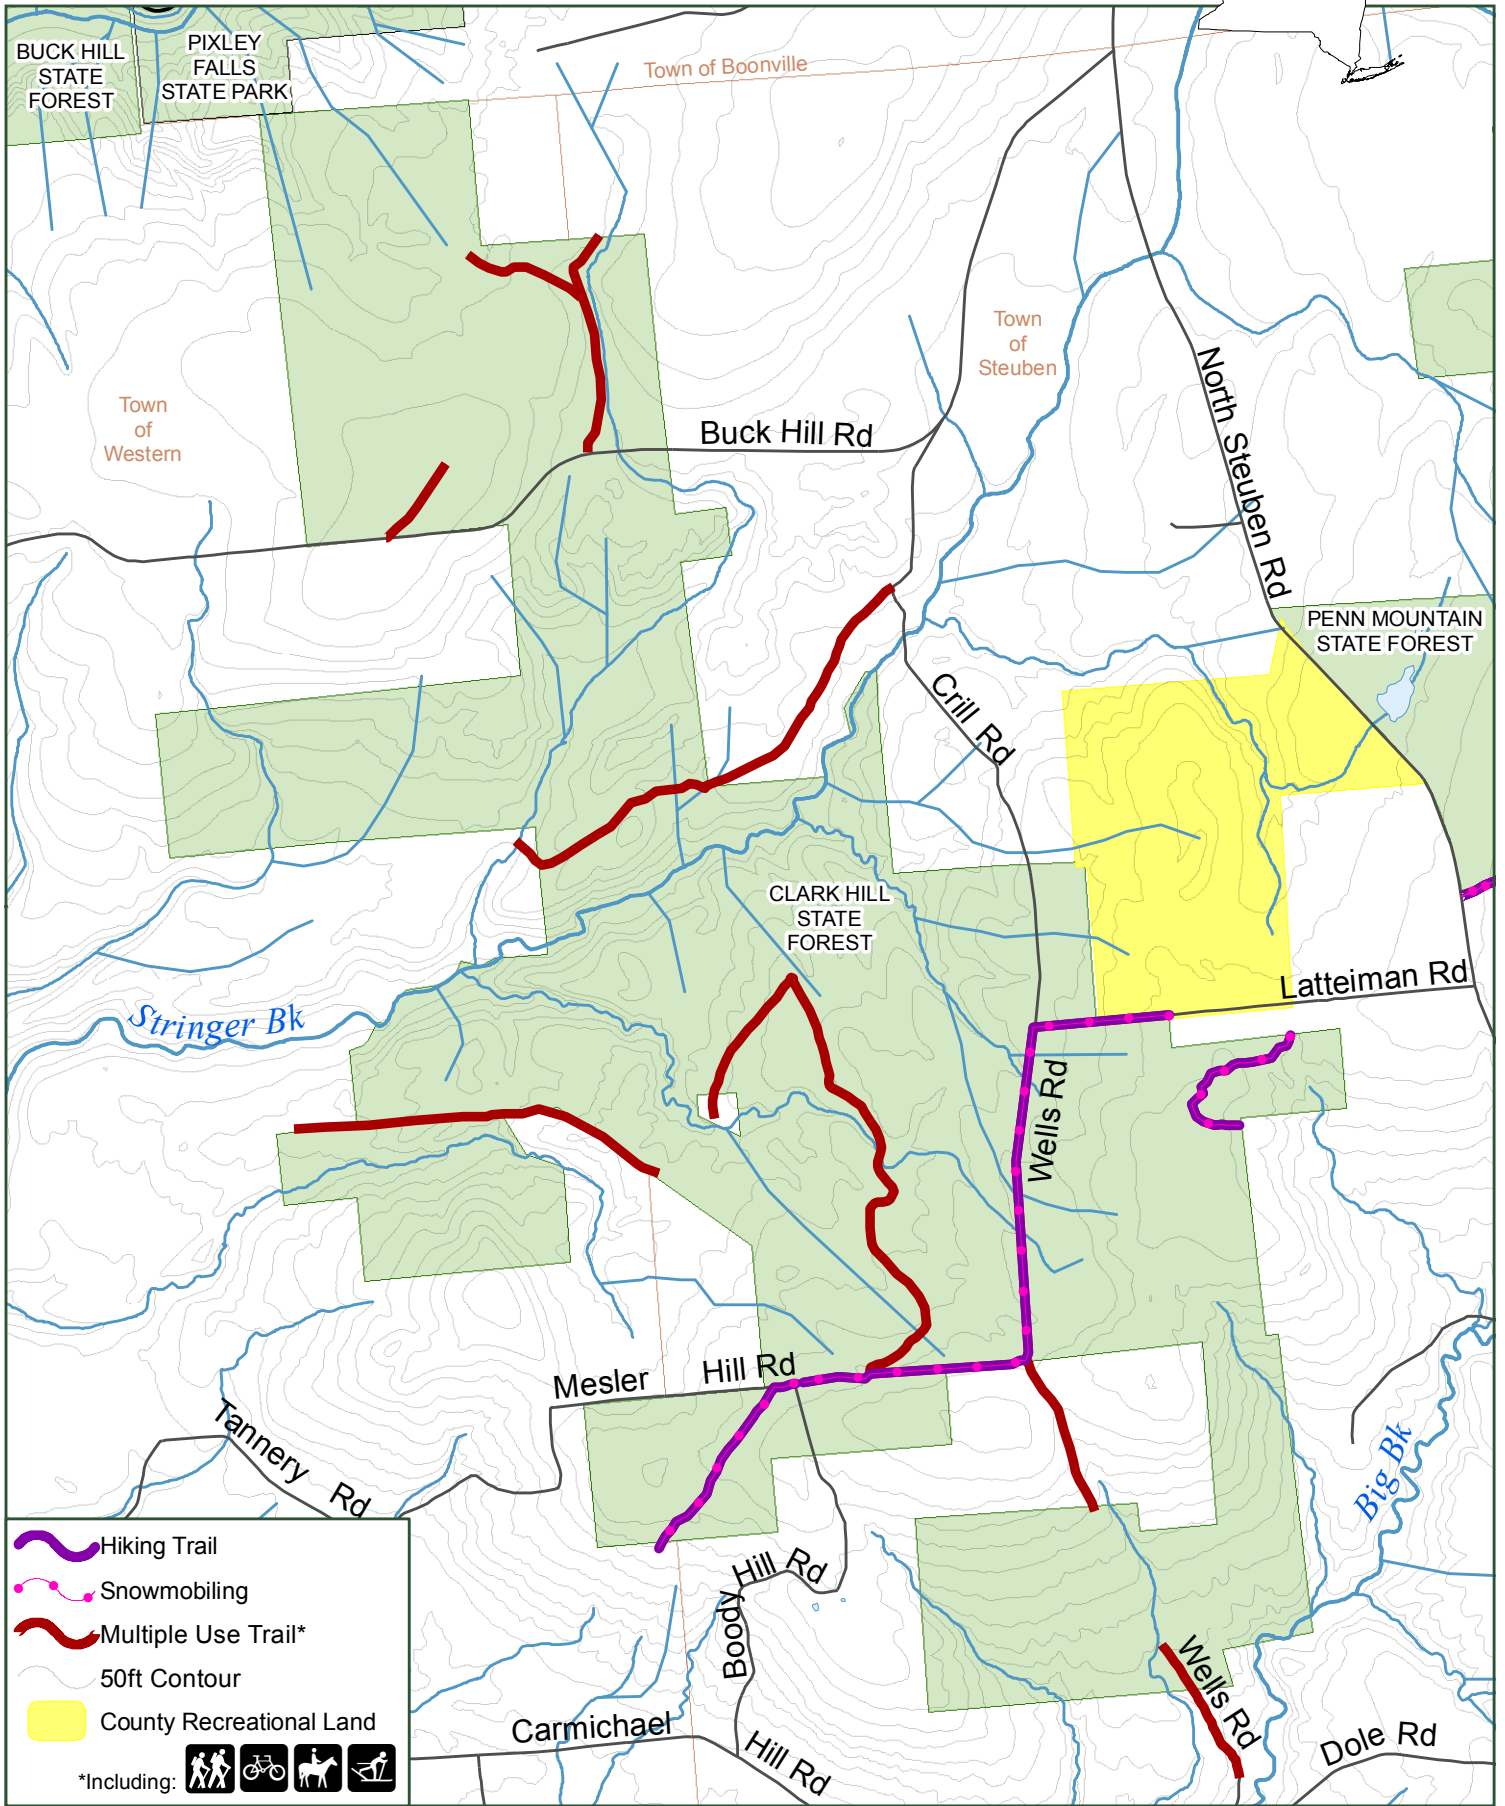

Clark Hill State Forest

- Hiking Trail
- Snowmobiling
- Multiple Use Trail*
- 50ft Contour
- County Recreational Land

*Including: