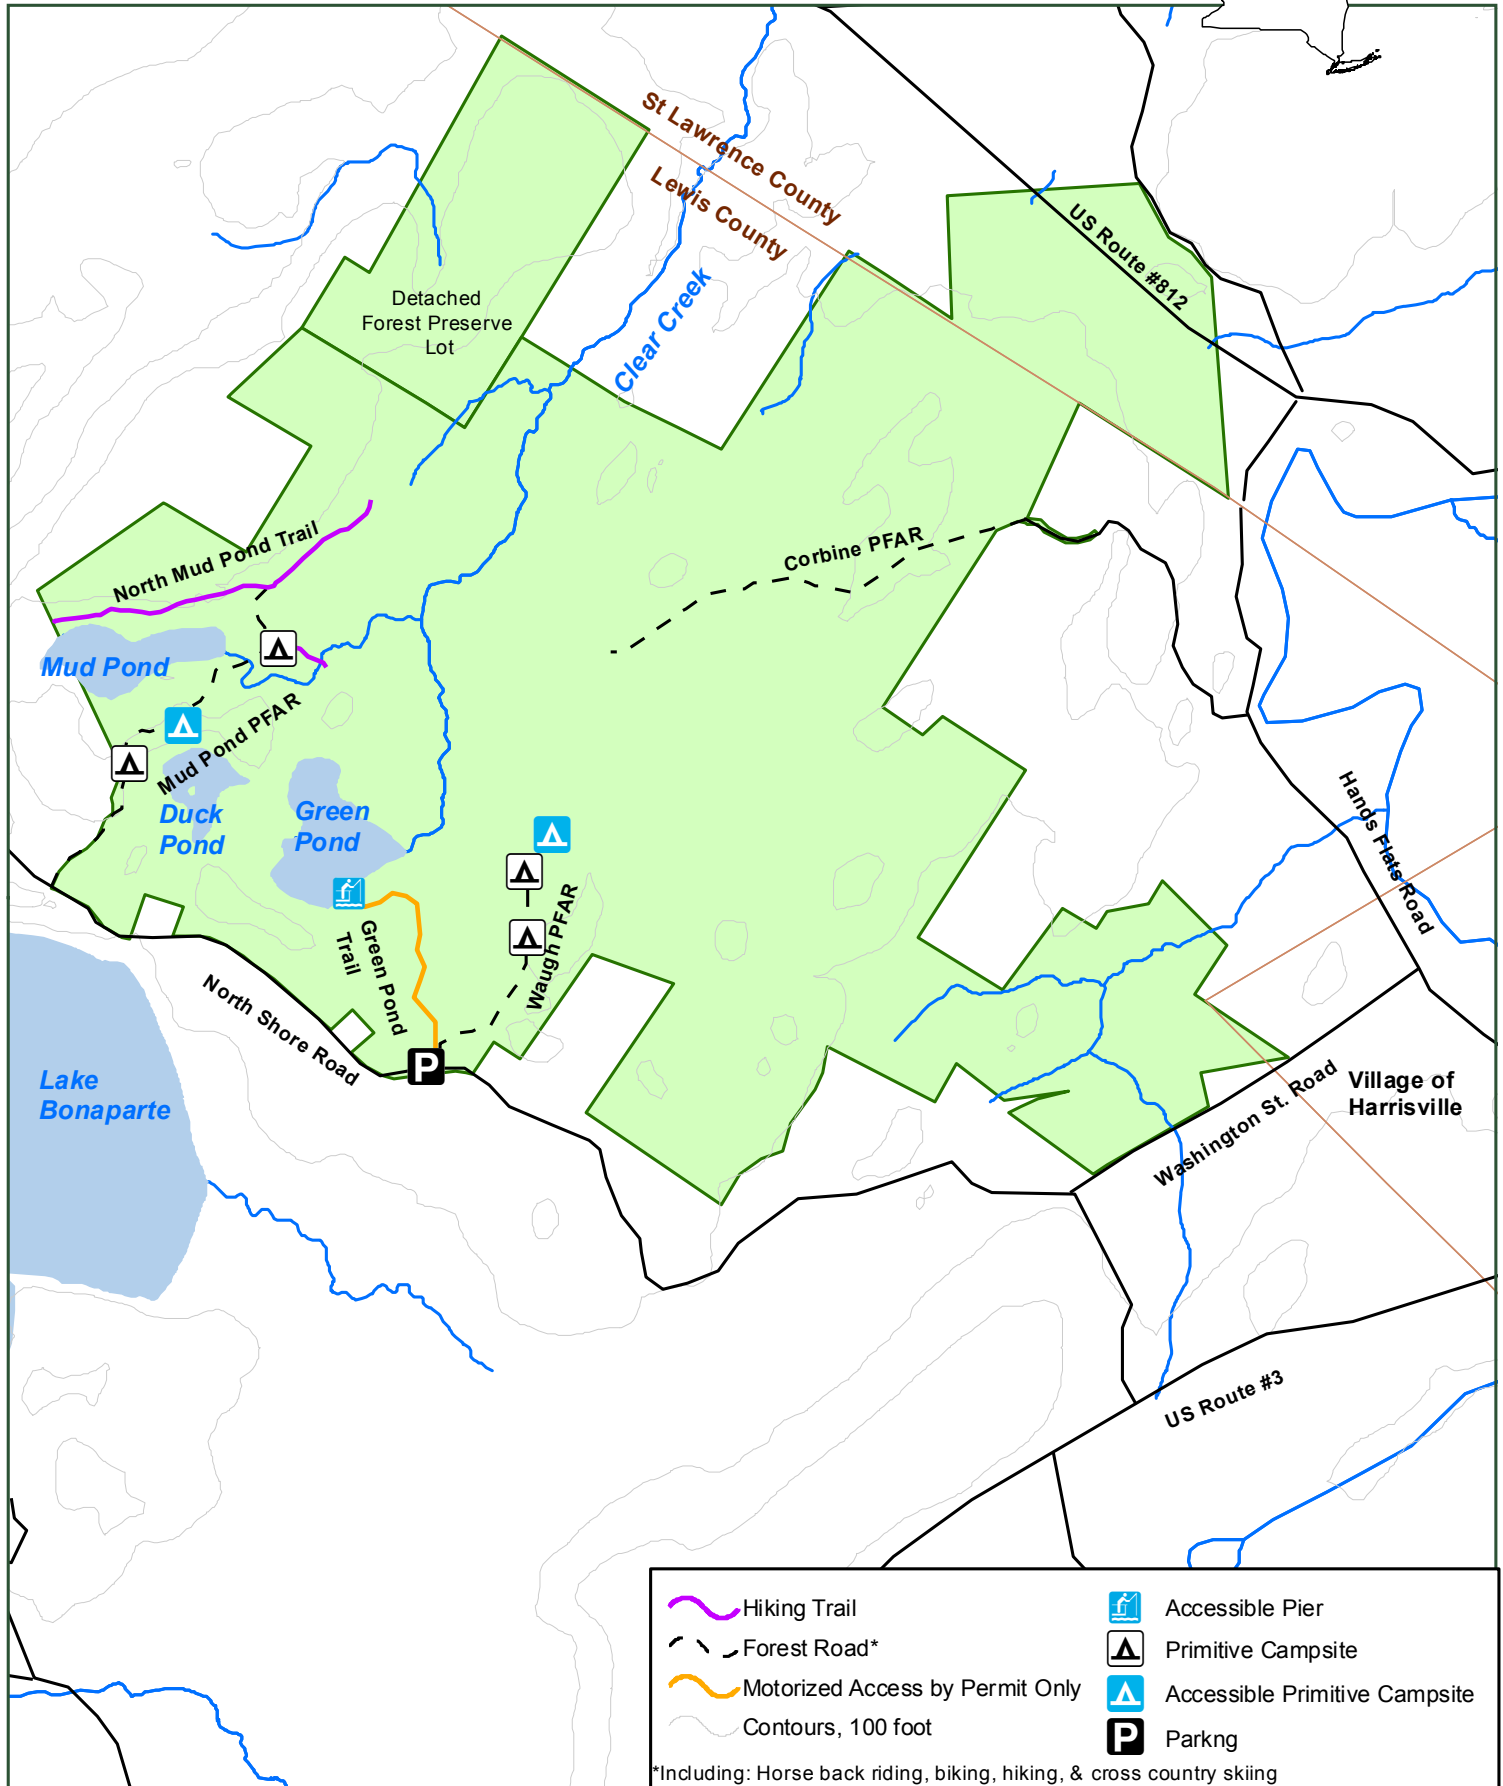

Bonaparte's Cave State Forest

Hiking Trail	Accessible Pier
Forest Road*	Primitive Campsite
Motorized Access by Permit Only	Accessible Primitive Campsite
Contours, 100 foot	Parking

*Including: Horse back riding, biking, hiking, & cross country skiing