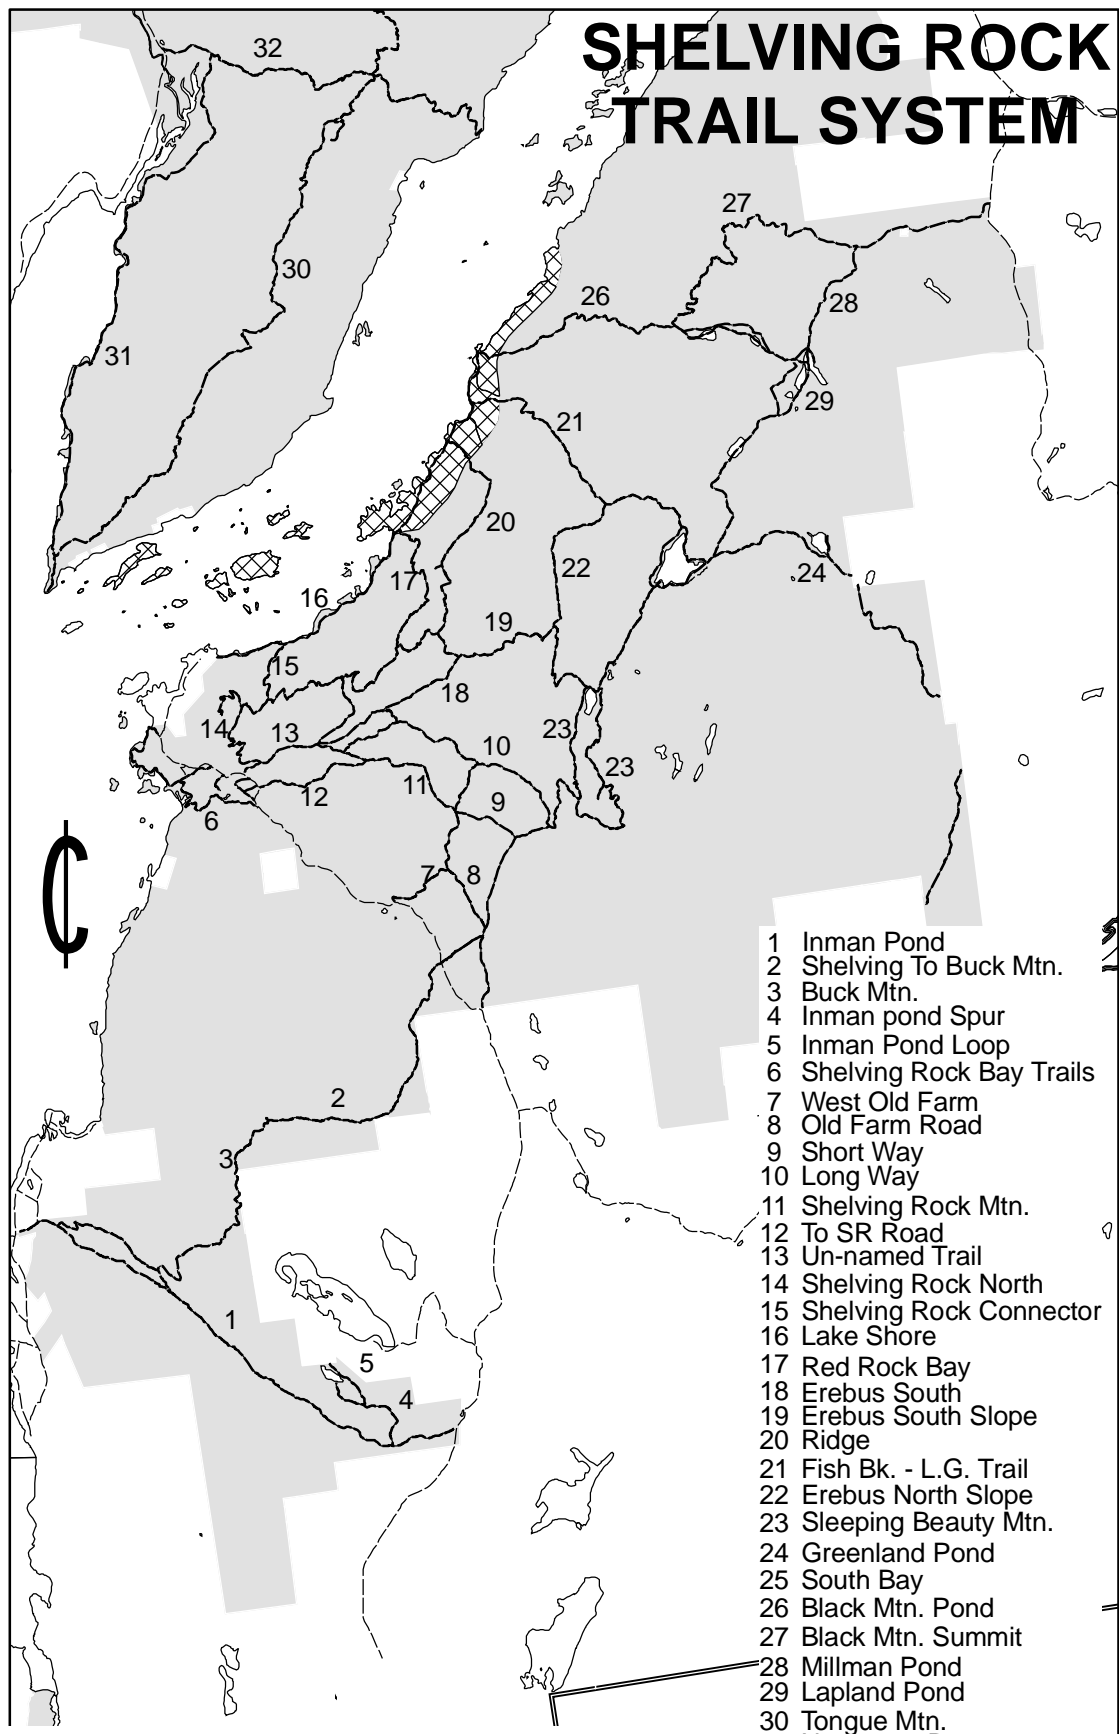

# SHELVING ROCK TRAIL SYSTEM

- 1 Inman Pond
- 2 Shelving To Buck Mtn.
- 3 Buck Mtn.
- 4 Inman pond Spur
- 5 Inman Pond Loop
- 6 Shelving Rock Bay Trails
- 7 West Old Farm
- 8 Old Farm Road
- 9 Short Way
- 10 Long Way
- 11 Shelving Rock Mtn.
- 12 To SR Road
- 13 Un-named Trail
- 14 Shelving Rock North
- 15 Shelving Rock Connector
- 16 Lake Shore
- 17 Red Rock Bay
- 18 Erebus South
- 19 Erebus South Slope
- 20 Ridge
- 21 Fish Bk. - L.G. Trail
- 22 Erebus North Slope
- 23 Sleeping Beauty Mtn.
- 24 Greenland Pond
- 25 South Bay
- 26 Black Mtn. Pond
- 27 Black Mtn. Summit
- 28 Millman Pond
- 29 Lapland Pond
- 30 Tongue Mtn.
- 31 Northwest Bay
- 32 Five Mile Point