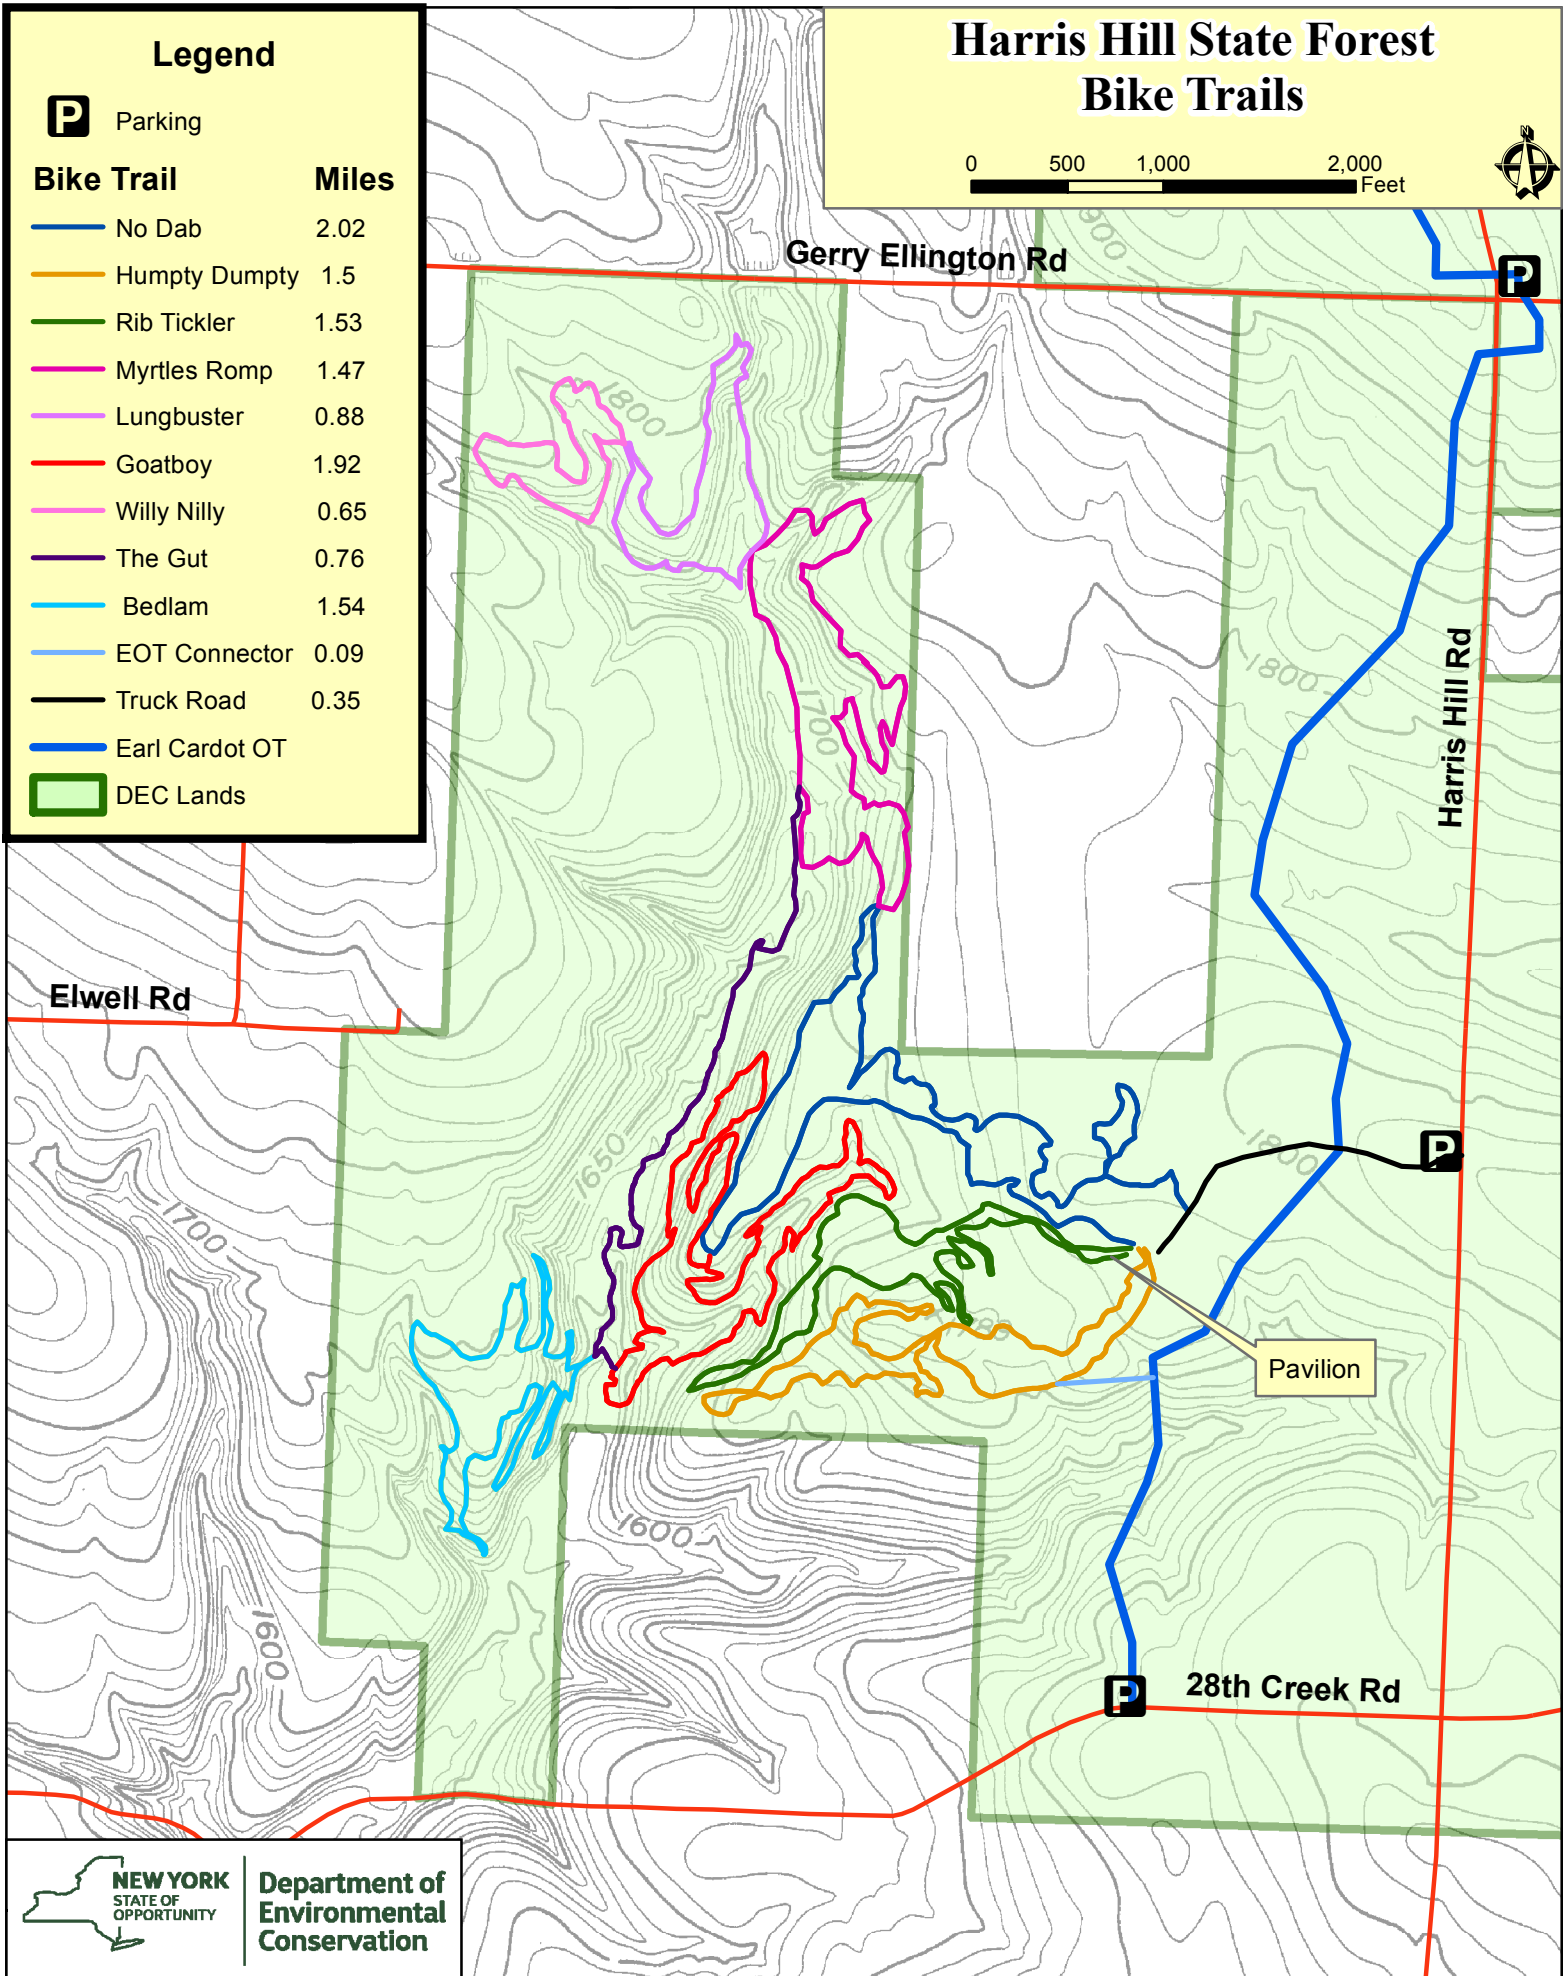

# Harris Hill State Forest Bike Trails

0 500 1,000 2,000 Feet

## Legend

- P** Parking
  
- Bike Trail**                      **Miles**
- No Dab                              2.02
- Humpty Dumpty                      1.5
- Rib Tickler                              1.53
- Myrtles Romp                      1.47
- Lungbuster                              0.88
- Goatboy                              1.92
- Willy Nilly                              0.65
- The Gut                              0.76
- Bedlam                              1.54
- EOT Connector                      0.09
- Truck Road                      0.35
- Earl Cardot OT
- DEC Lands