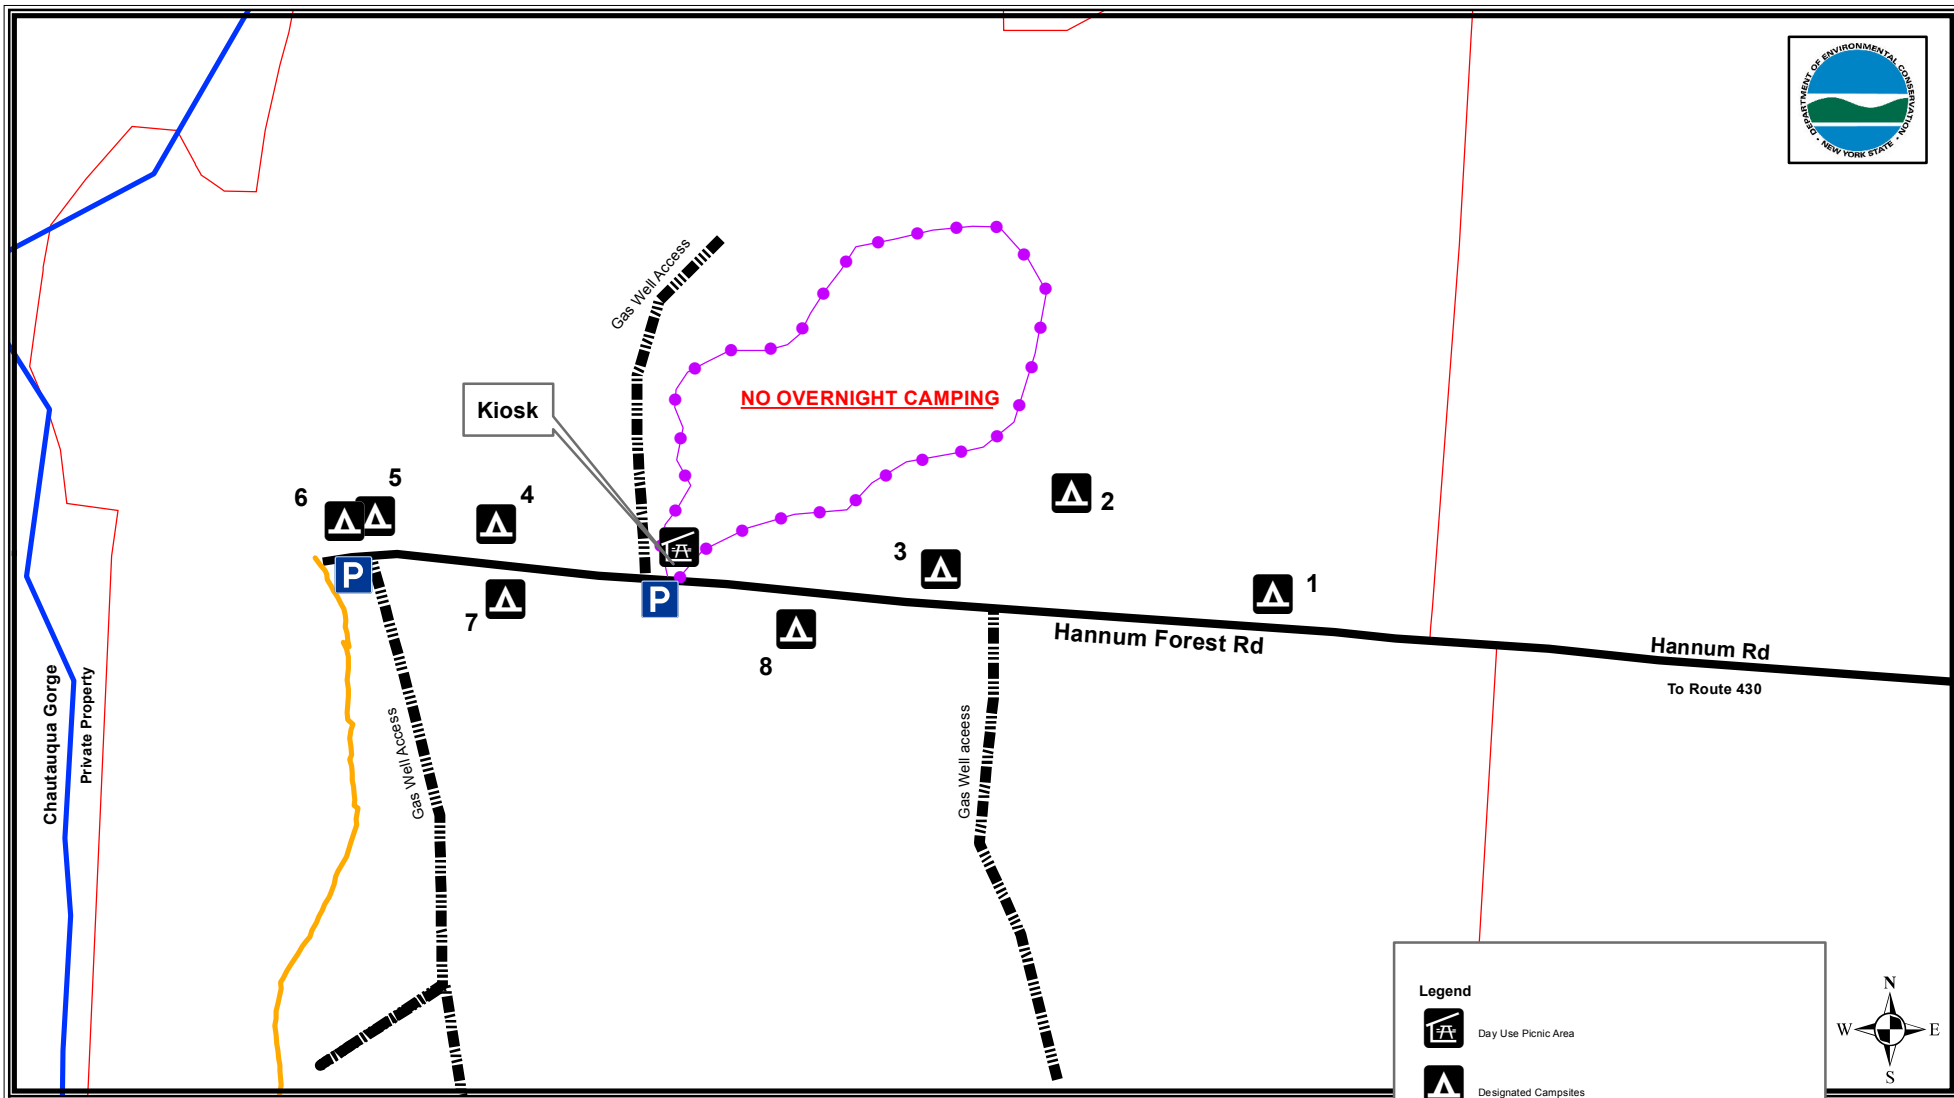

Hannum Recreation Area - Camp Site Map

Chautauqua Gorge State Forest

Legend

- Day Use Picnic Area
- Designated Campsites
- Parking
- Fred J Cusimano Westside Overland Trail
- Loop Trail
- Gas Well Access roads, No motor vehicles allowed
- Stream, 1:100,000
- DEC Boundary

CAMP AT DESIGNATED LOCATIONS ONLY