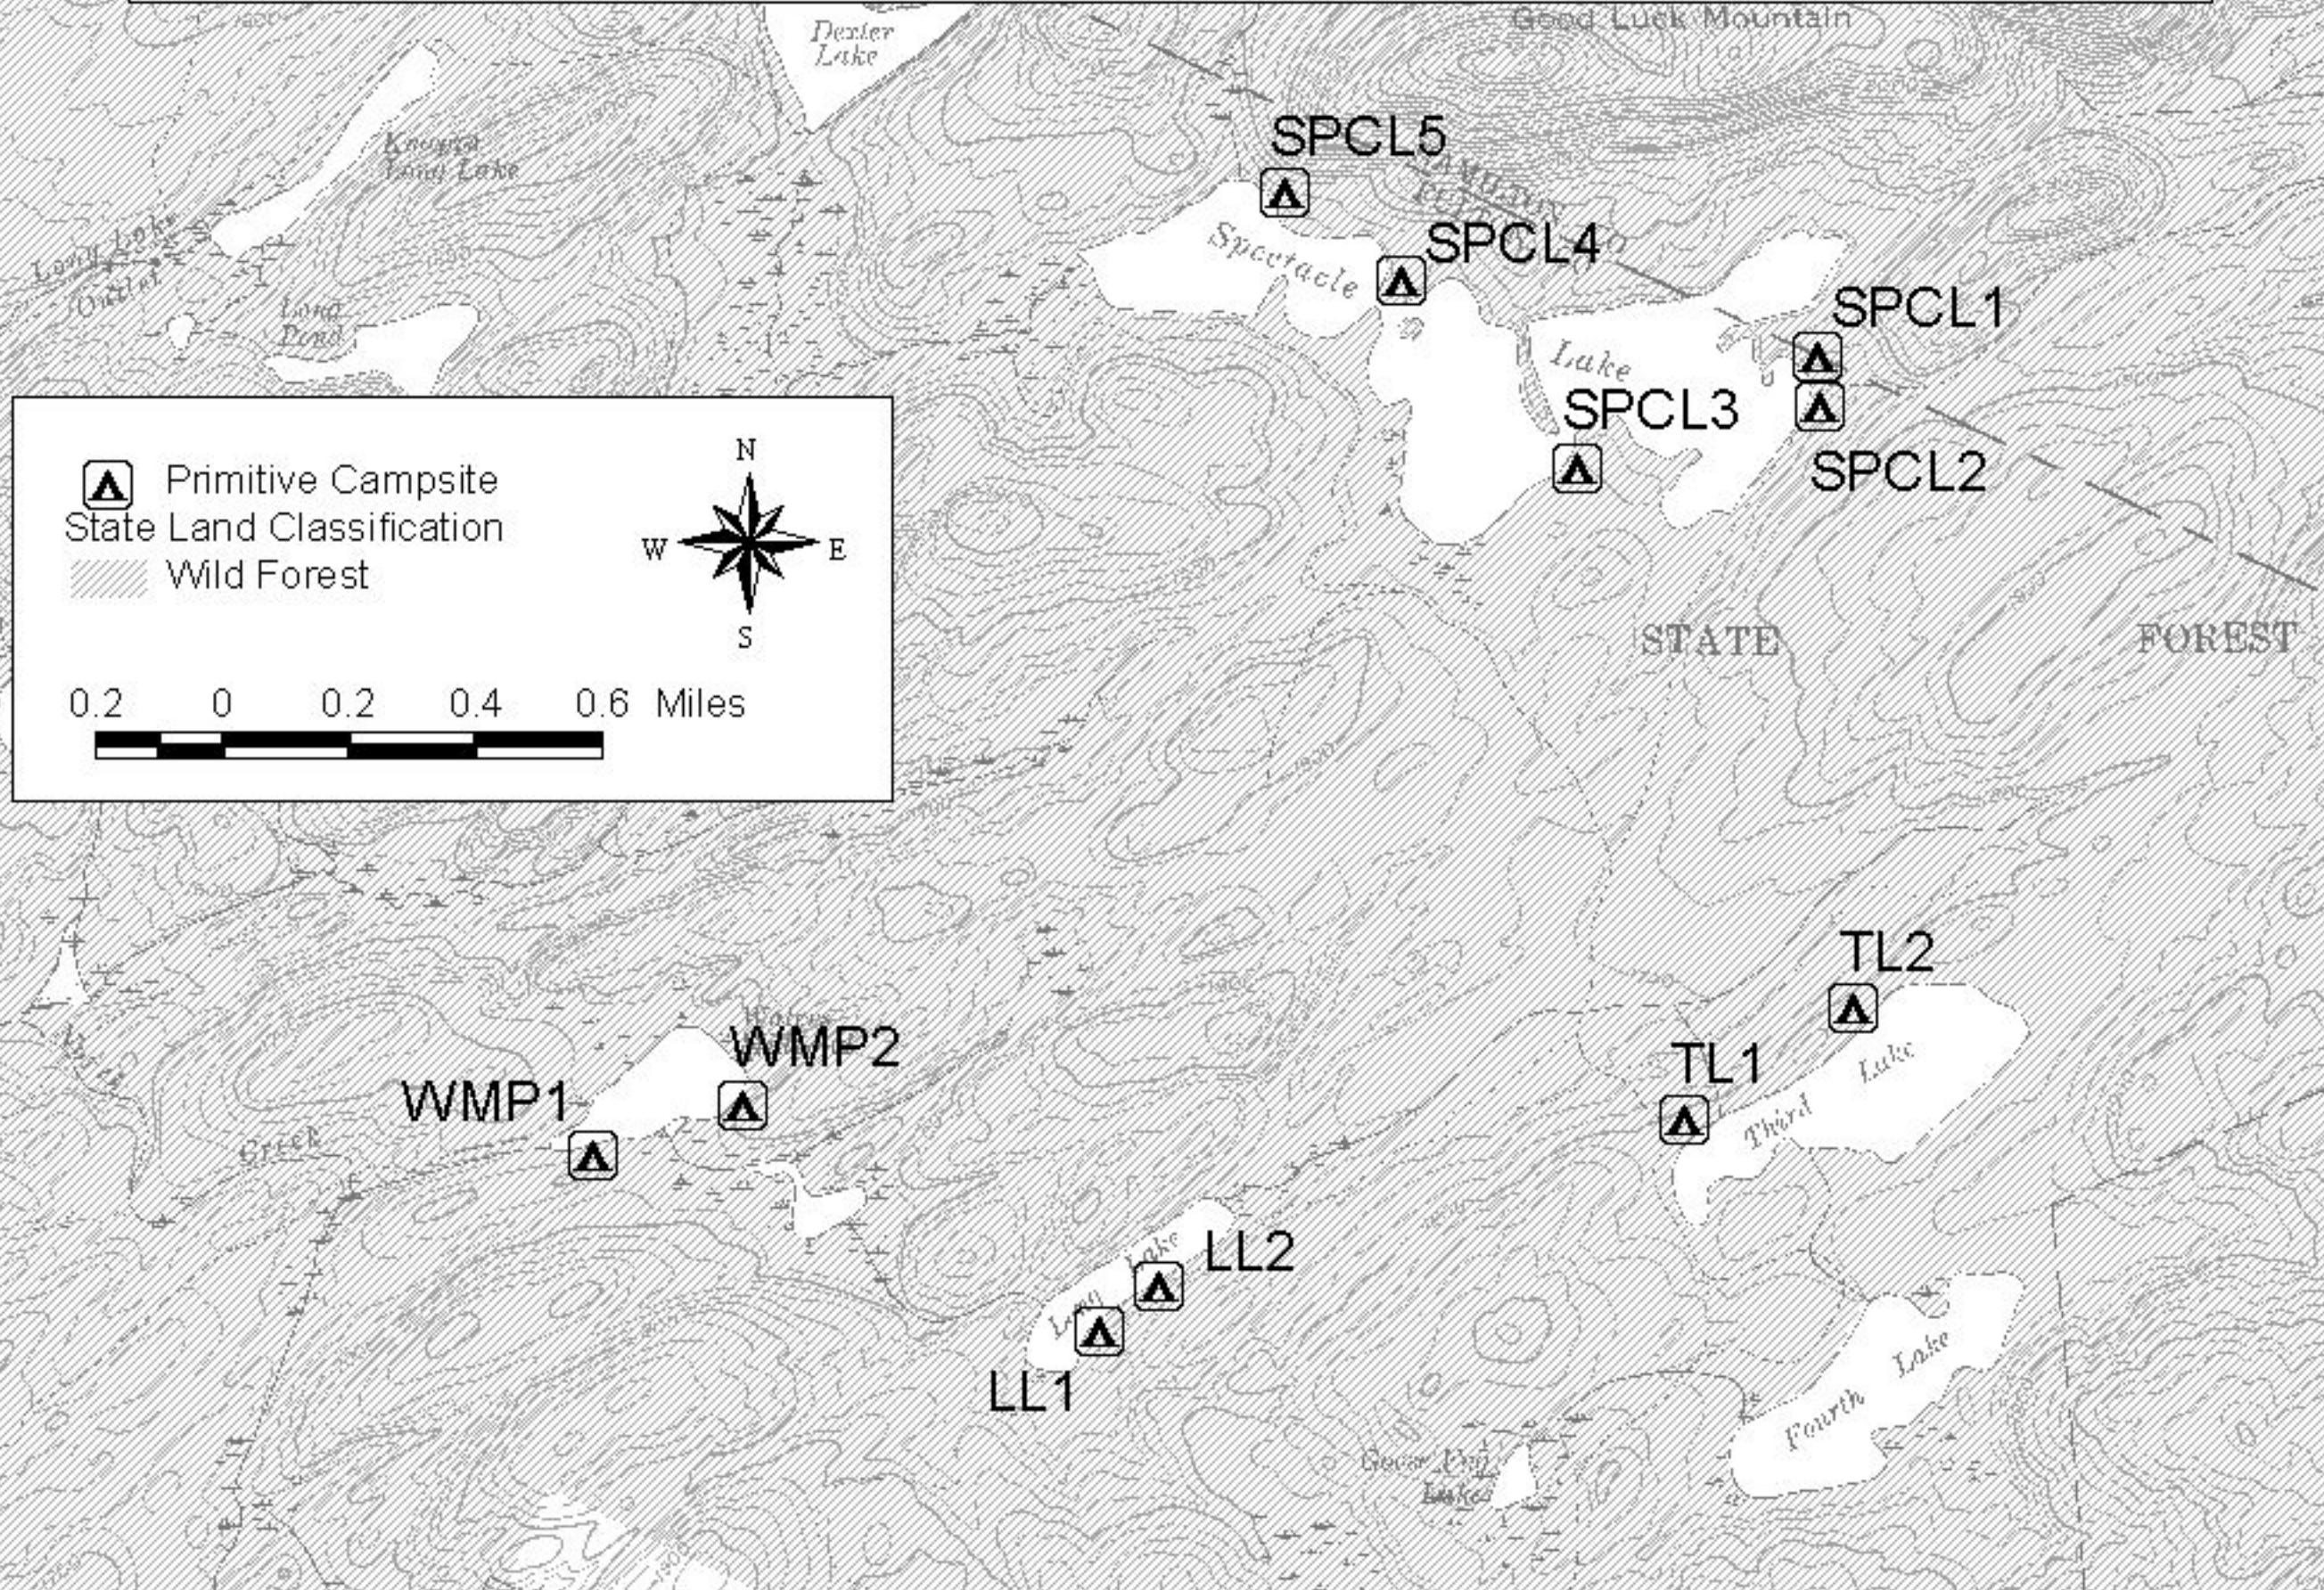

# Designated Campsites in the Spy Lake Area

# Designated Campsites in the Spectacle Lake Area

# Designated Campsites at Stewart Landing

Legend:

- Primitive Campsite
- State Land Classification
- Wild Forest

Scale: 0.1 0 0.1 0.2 Miles