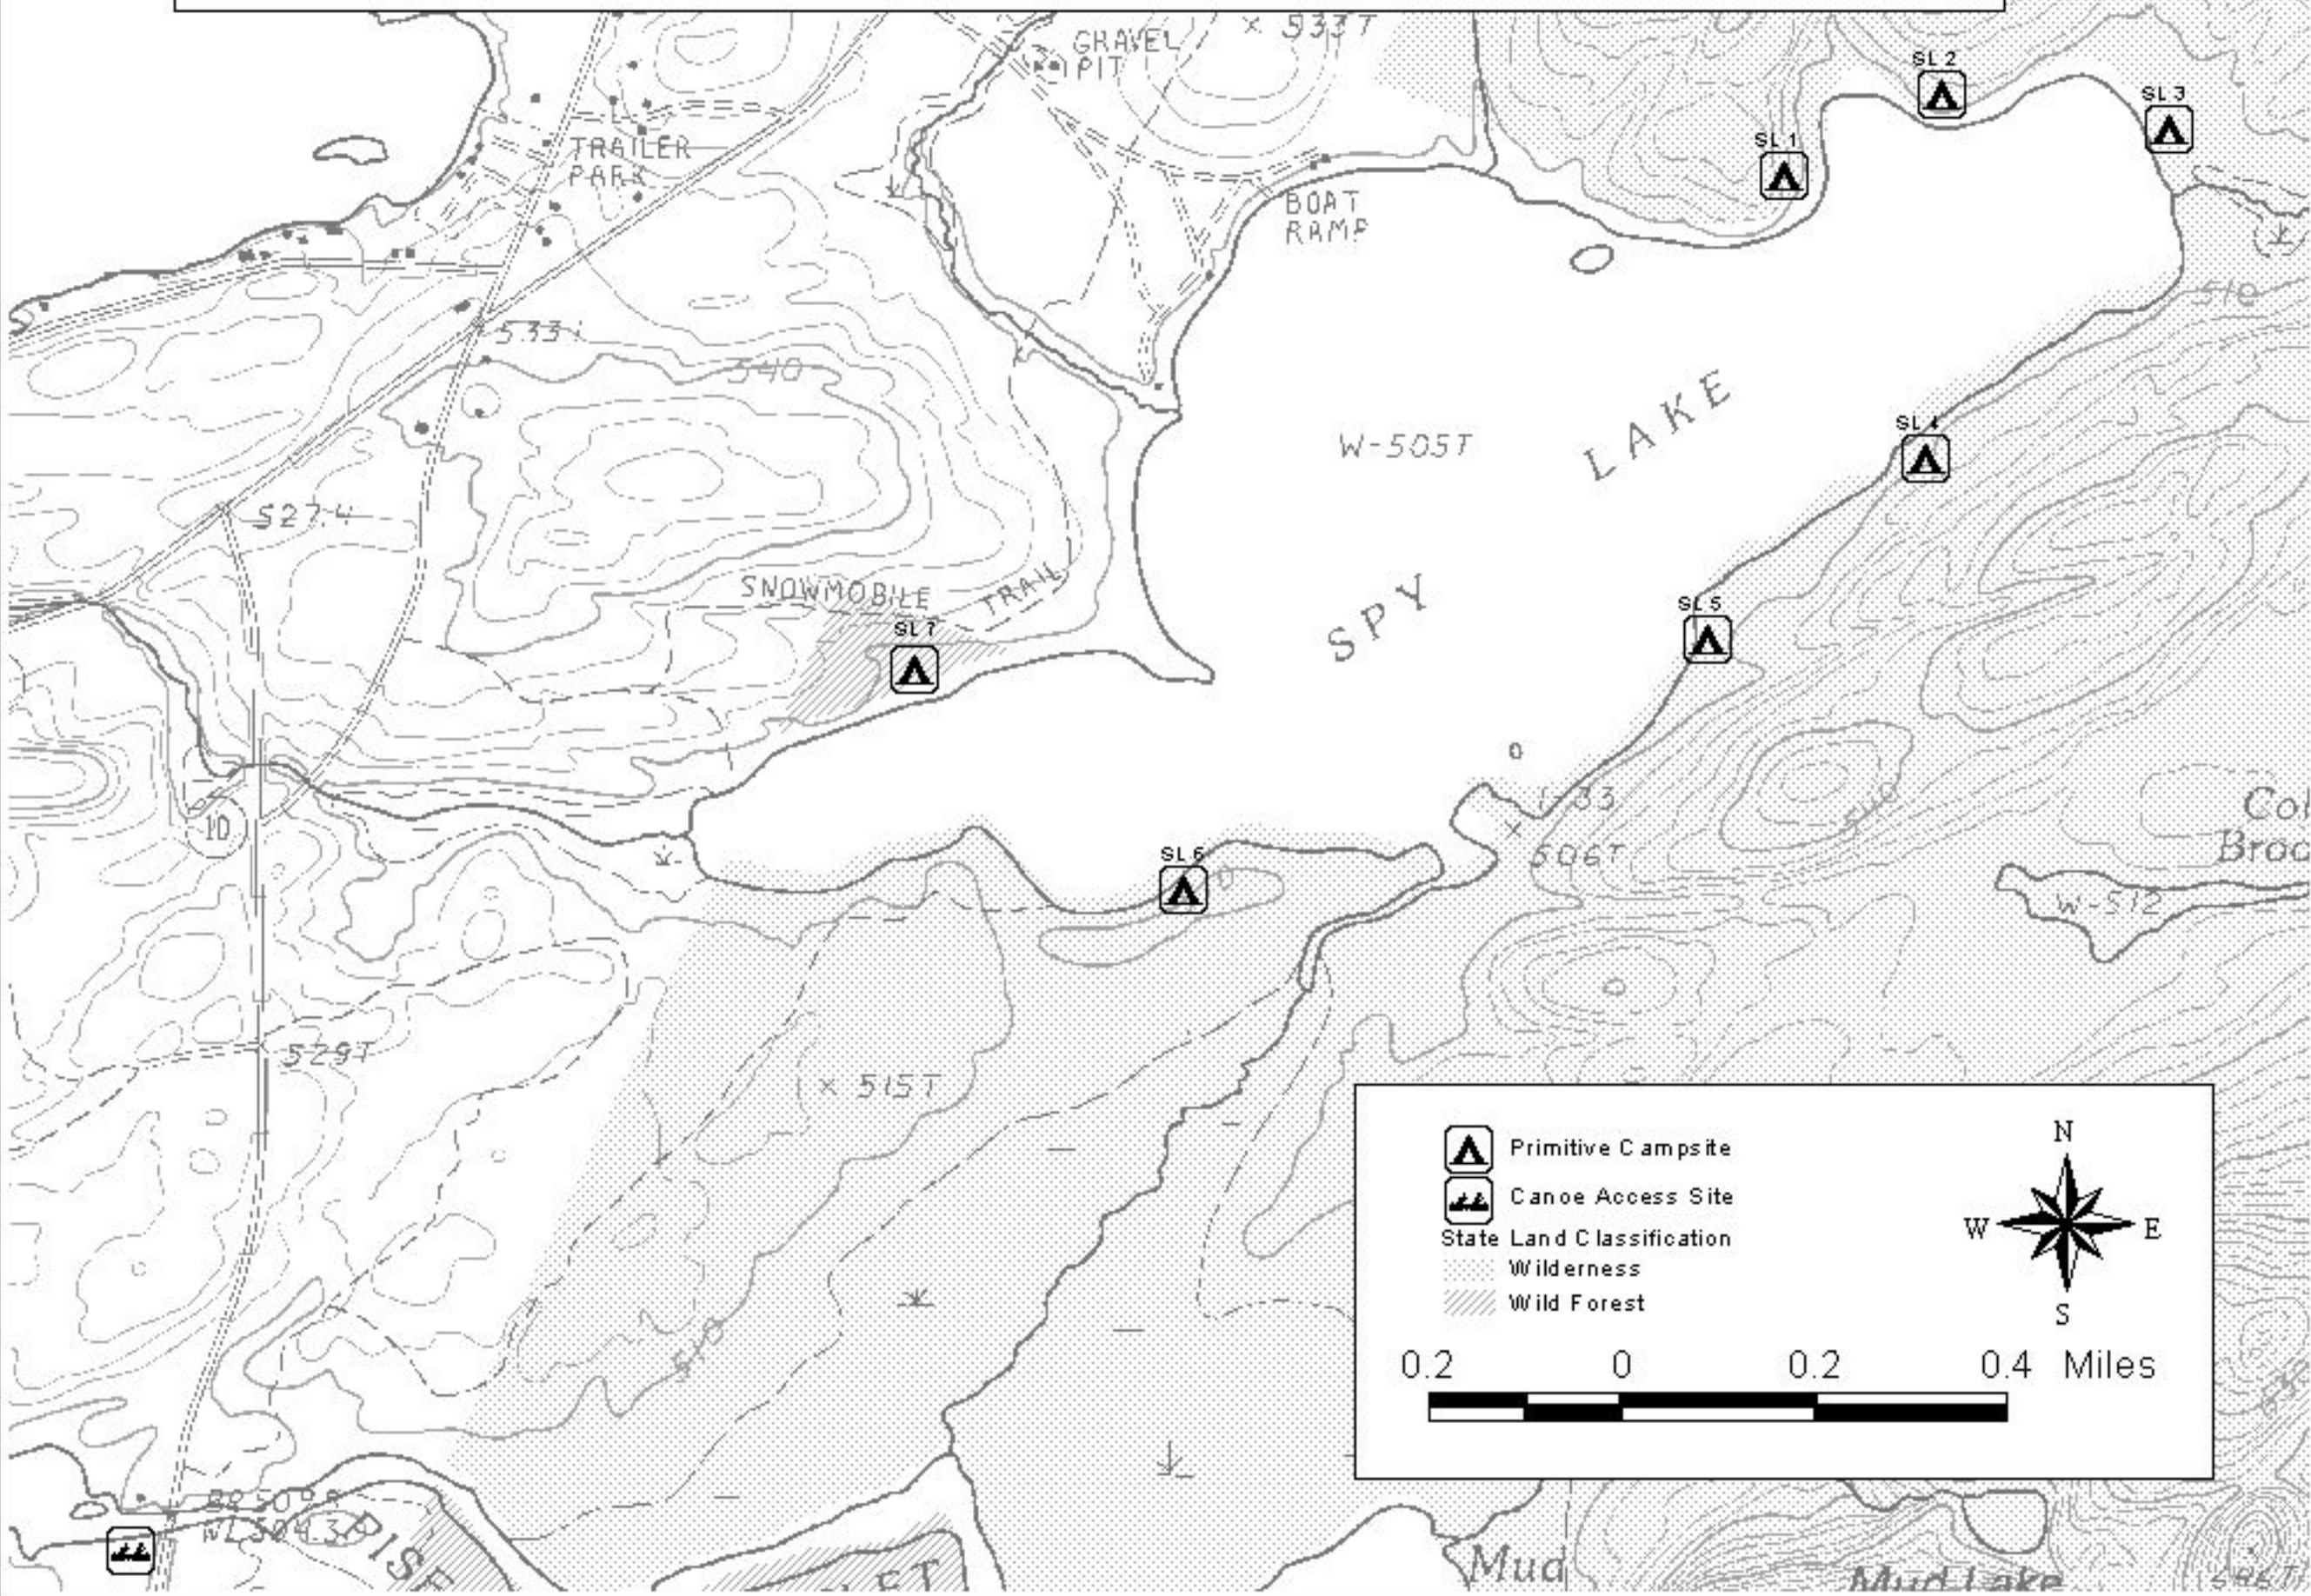

# Designated Campsites in the Spy Lake Area

# Designated Campsites in the Spectacle Lake Area

# Designated Campsites at Stewart Landing

Legend:

- Primitive Campsite
- State Land Classification
- Wild Forest

Scale: 0.1 0 0.1 0.2 Miles