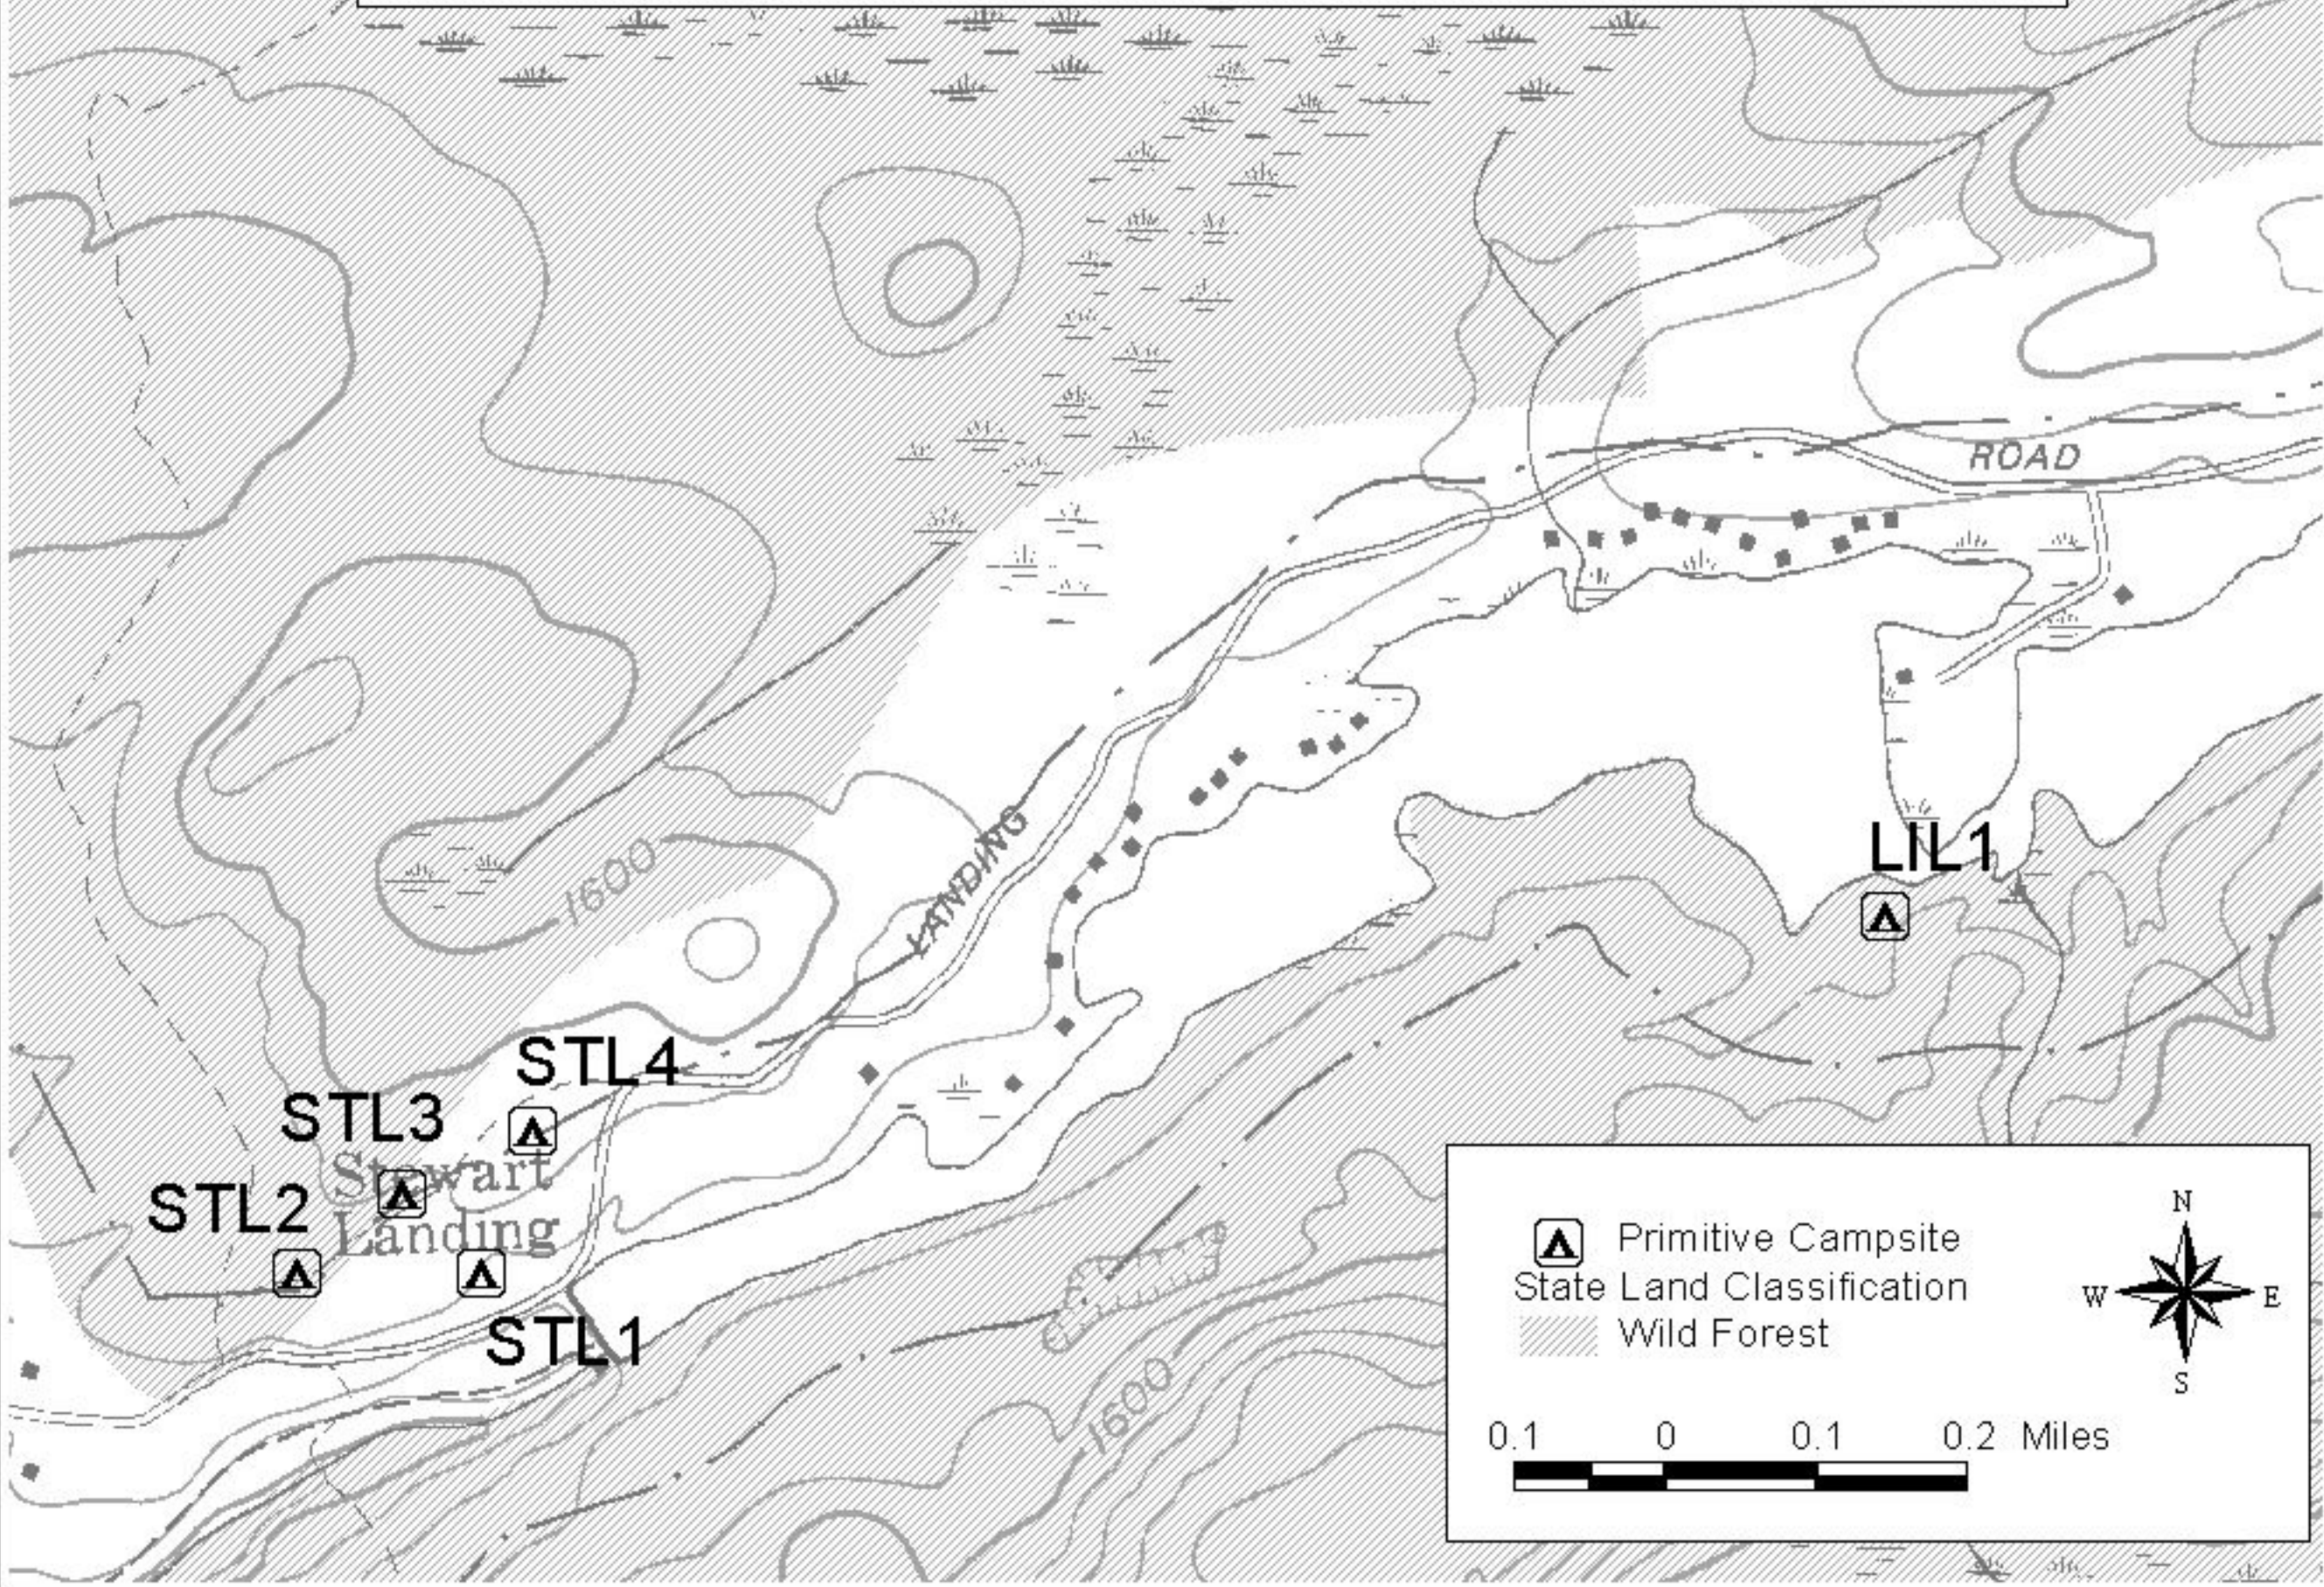

# Designated Campsites in the Spy Lake Area

# Designated Campsites in the Spectacle Lake Area

# Designated Campsites at Stewart Landing

Legend:

- Primitive Campsite
- State Land Classification
- Wild Forest

Scale: 0.1 0 0.1 0.2 Miles