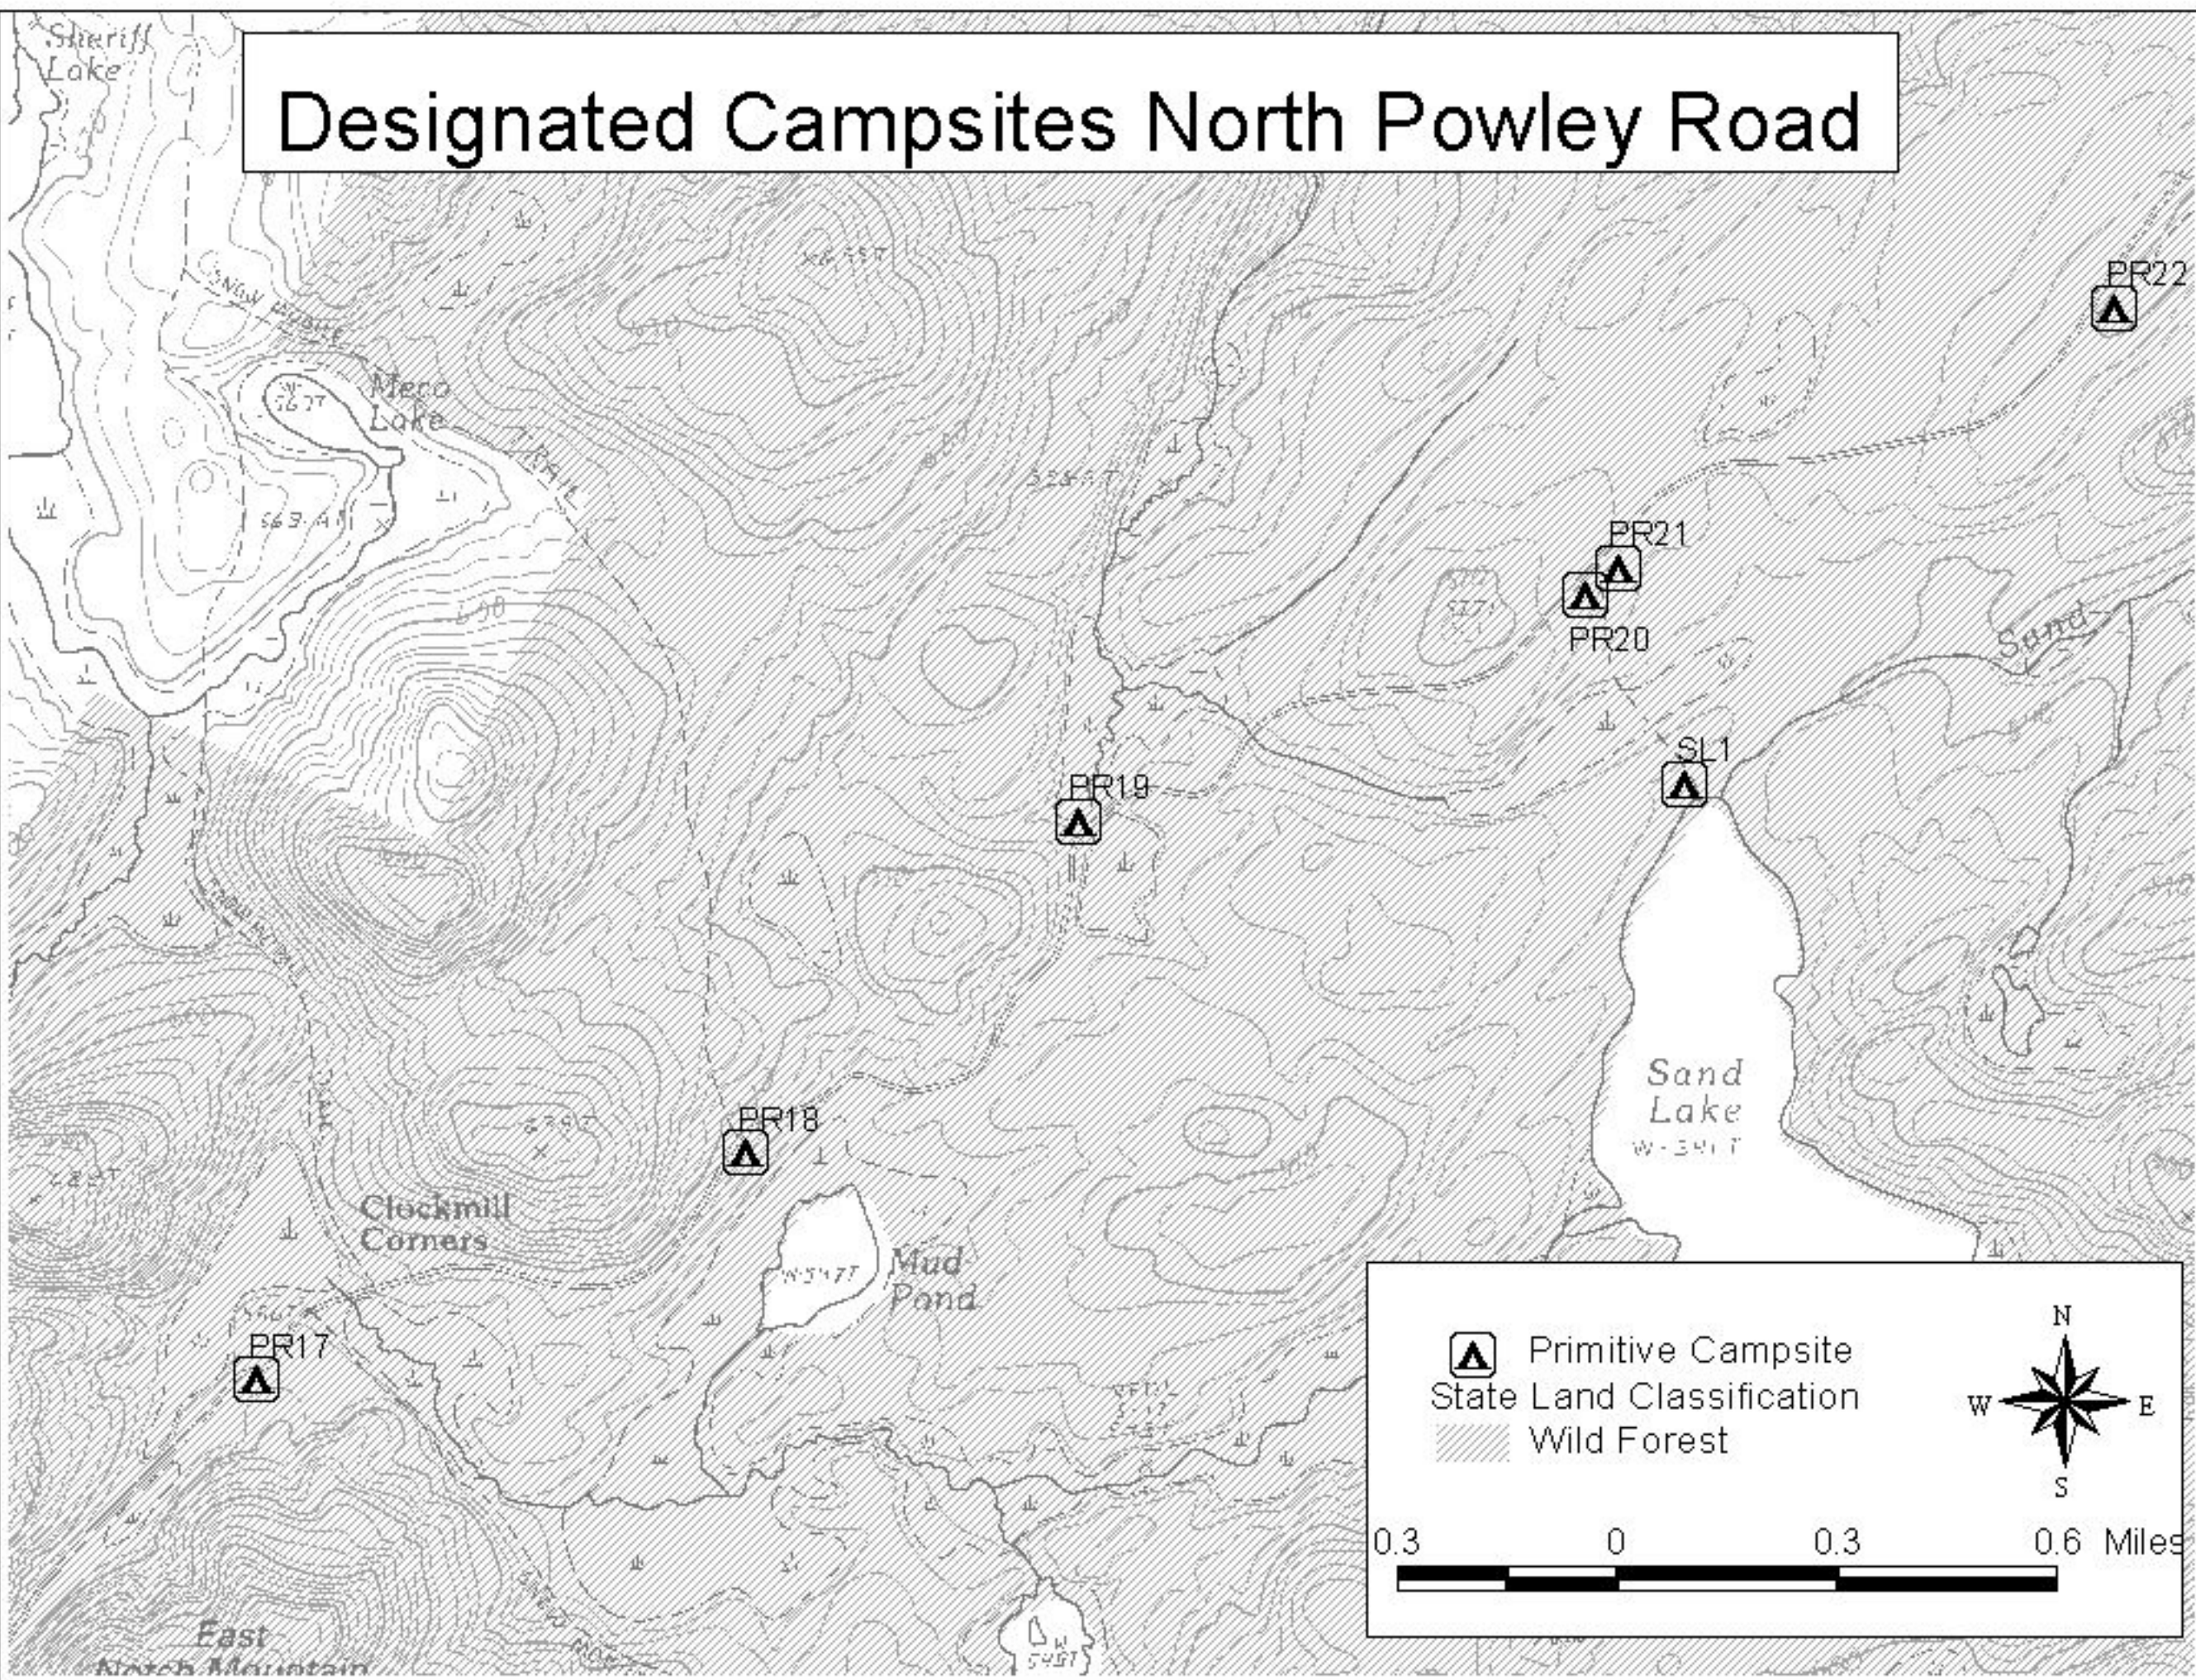

APPENDIX C
CAMPSITE LOCATION MAPS

Designated Campsites North Powley Road

 Primitive Campsite
 State Land Classification
 Wild Forest

 0.3 0 0.3 0.6 Miles

Designated Campsites near Powley Place

Designated Campsites South Powley Road