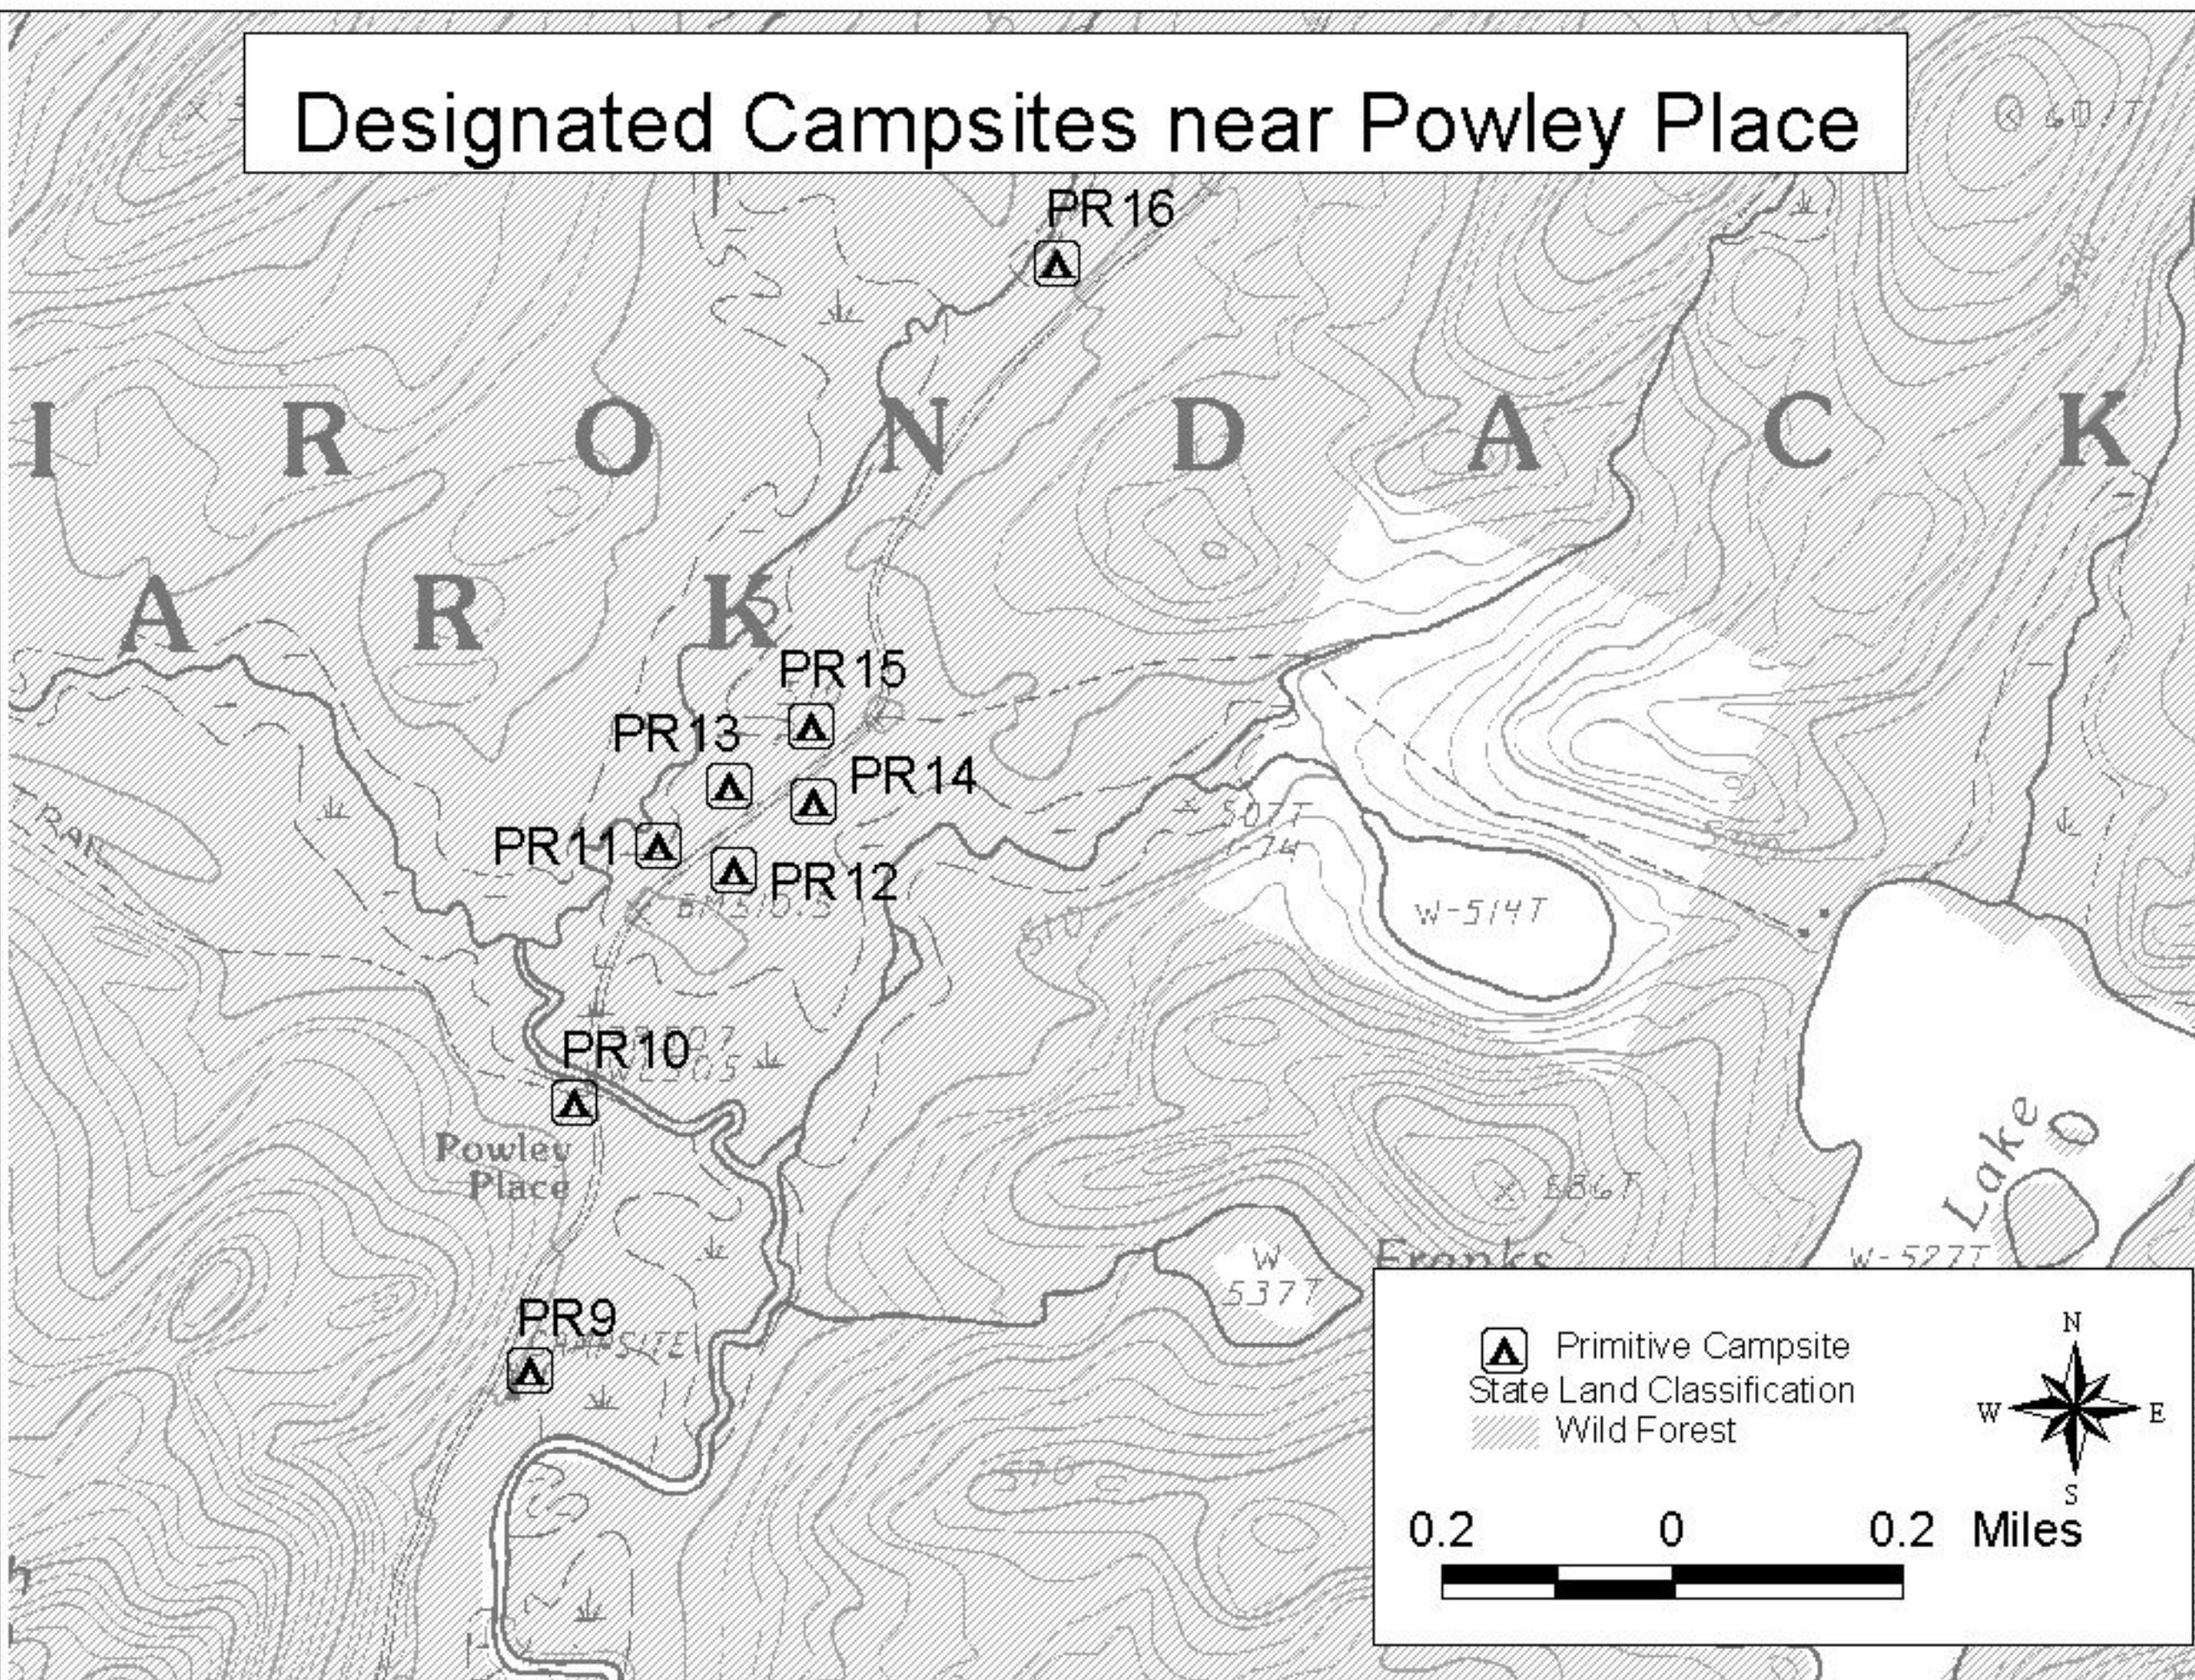

APPENDIX C
CAMPSITE LOCATION MAPS

Designated Campsites North Powley Road

 Primitive Campsite
 State Land Classification
 Wild Forest

 0.3 0 0.3 0.6 Miles

Designated Campsites near Powley Place

Designated Campsites South Powley Road