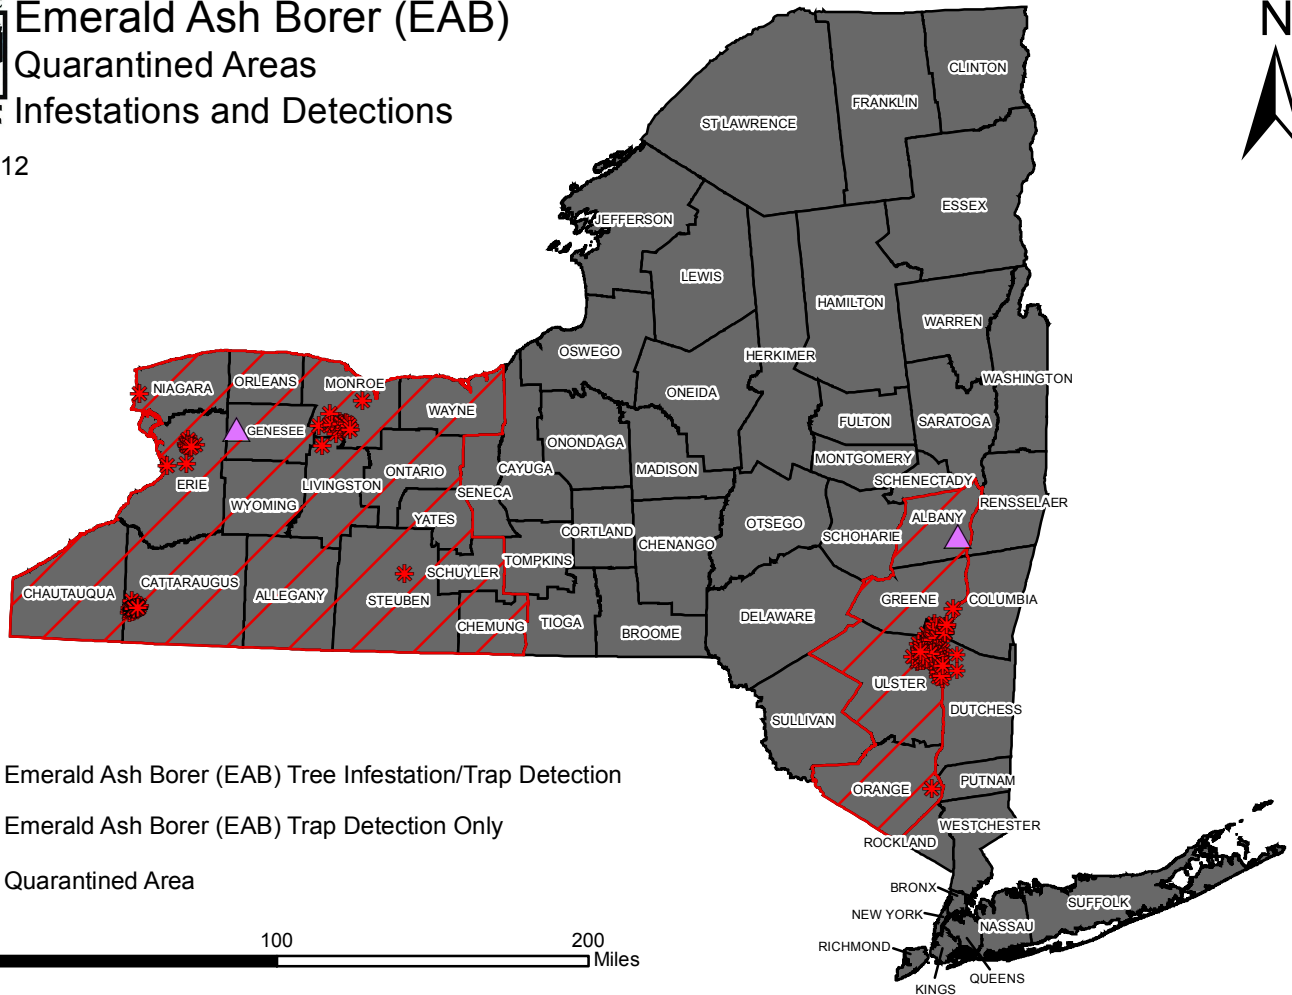

Emerald Ash Borer (EAB) Quarantined Areas Infestations and Detections

04/25/12

- Emerald Ash Borer (EAB) Tree Infestation/Trap Detection
- Emerald Ash Borer (EAB) Trap Detection Only
- Quarantined Area

0 100 200 Miles