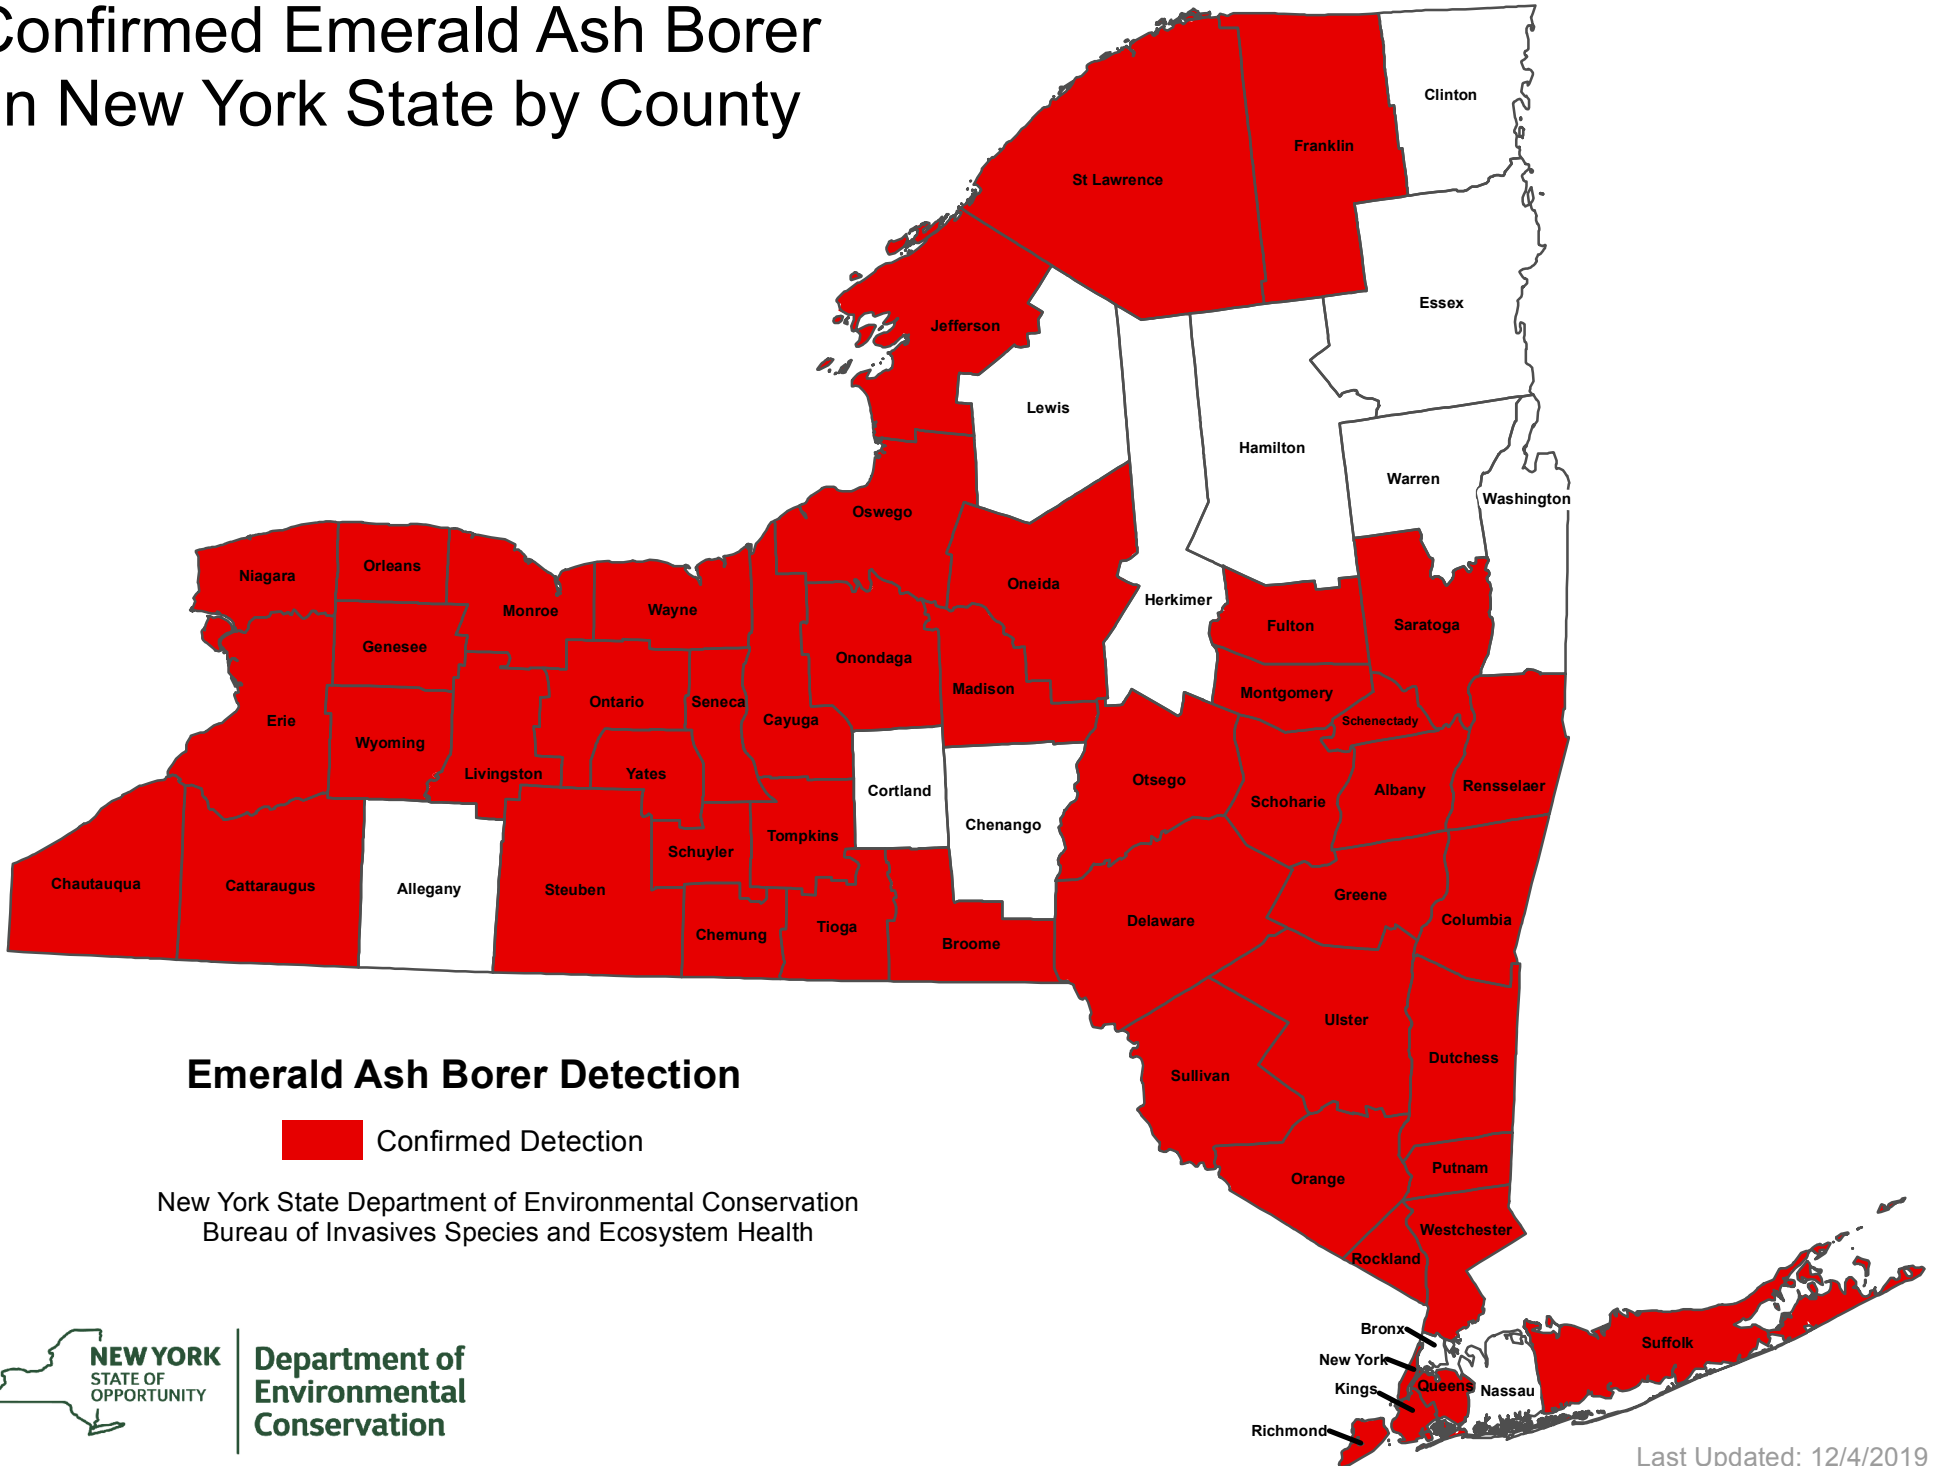

# Confirmed Emerald Ash Borer in New York State by County

## Emerald Ash Borer Detection

Confirmed Detection

New York State Department of Environmental Conservation  
Bureau of Invasives Species and Ecosystem Health

Last Updated: 12/4/2019