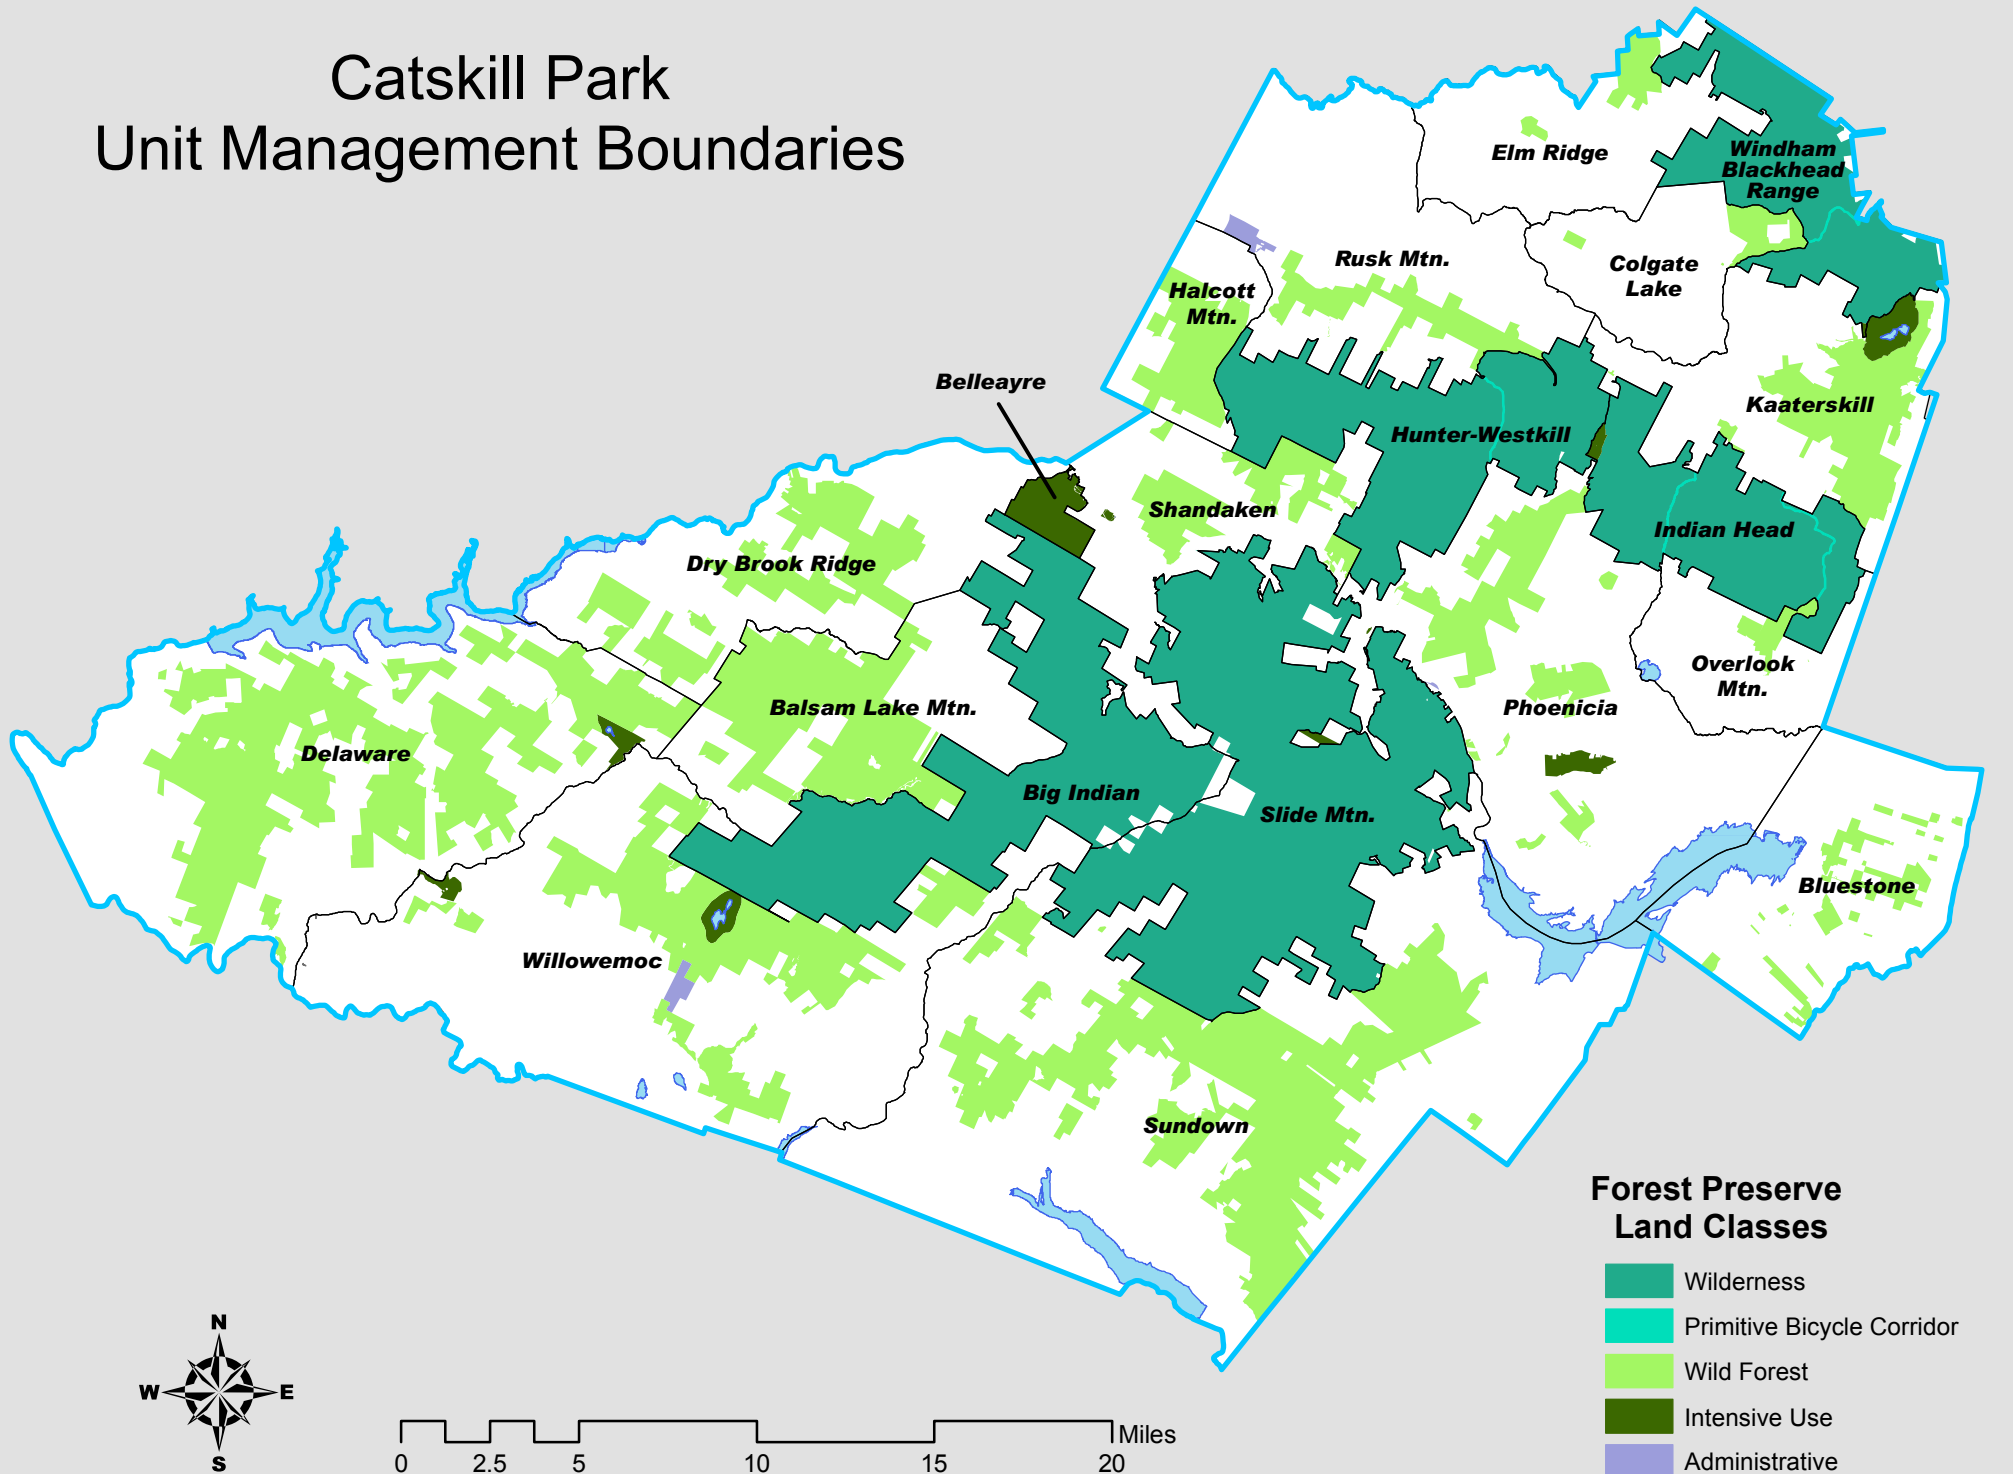

Catskill Park Unit Management Boundaries

Forest Preserve Land Classes

- Wilderness
- Primitive Bicycle Corridor
- Wild Forest
- Intensive Use
- Administrative