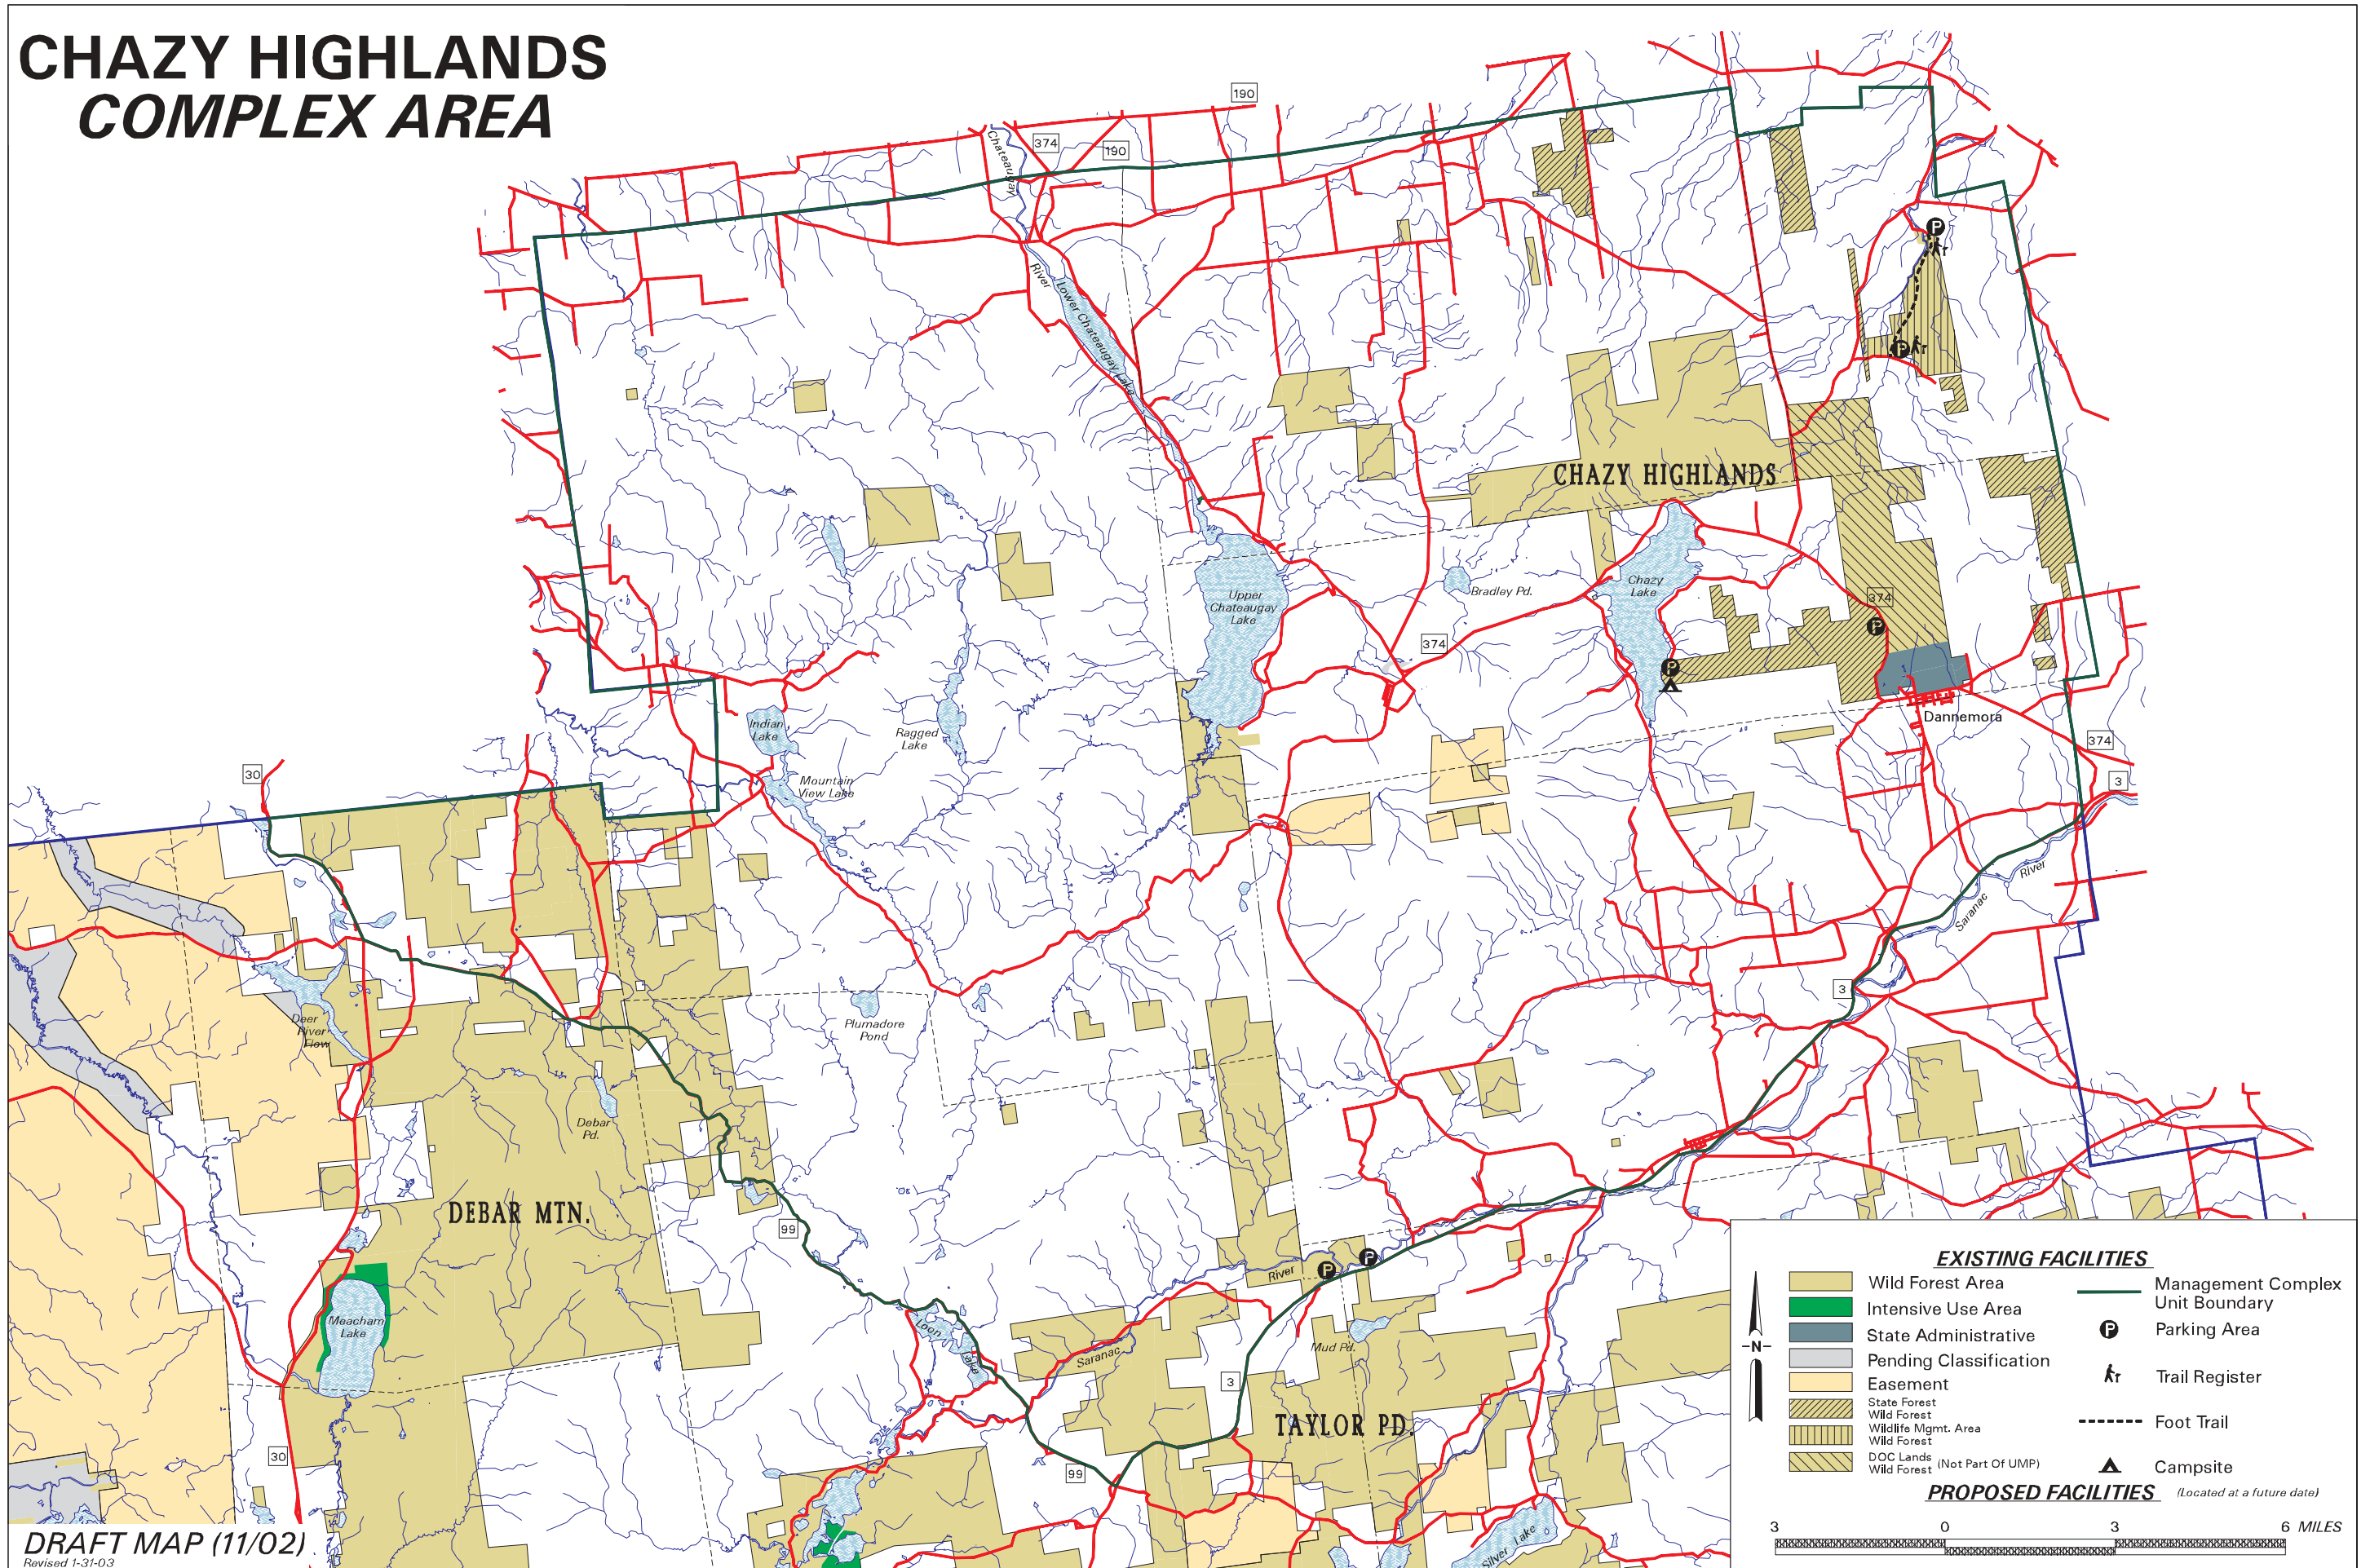

CHAZY HIGHLANDS COMPLEX AREA

DRAFT MAP (11/02)
Revised 1-31-03

EXISTING FACILITIES	
	Wild Forest Area
	Intensive Use Area
	State Administrative
	Pending Classification
	Easement
	State Forest
	Wildlife Mgmt. Area
	Wild Forest
	DOC Lands (Not Part Of UMP)
	Management Complex Unit Boundary
	Parking Area
	Trail Register
	Foot Trail
	Campsite

PROPOSED FACILITIES (Located at a future date)

3 0 3 6 MILES