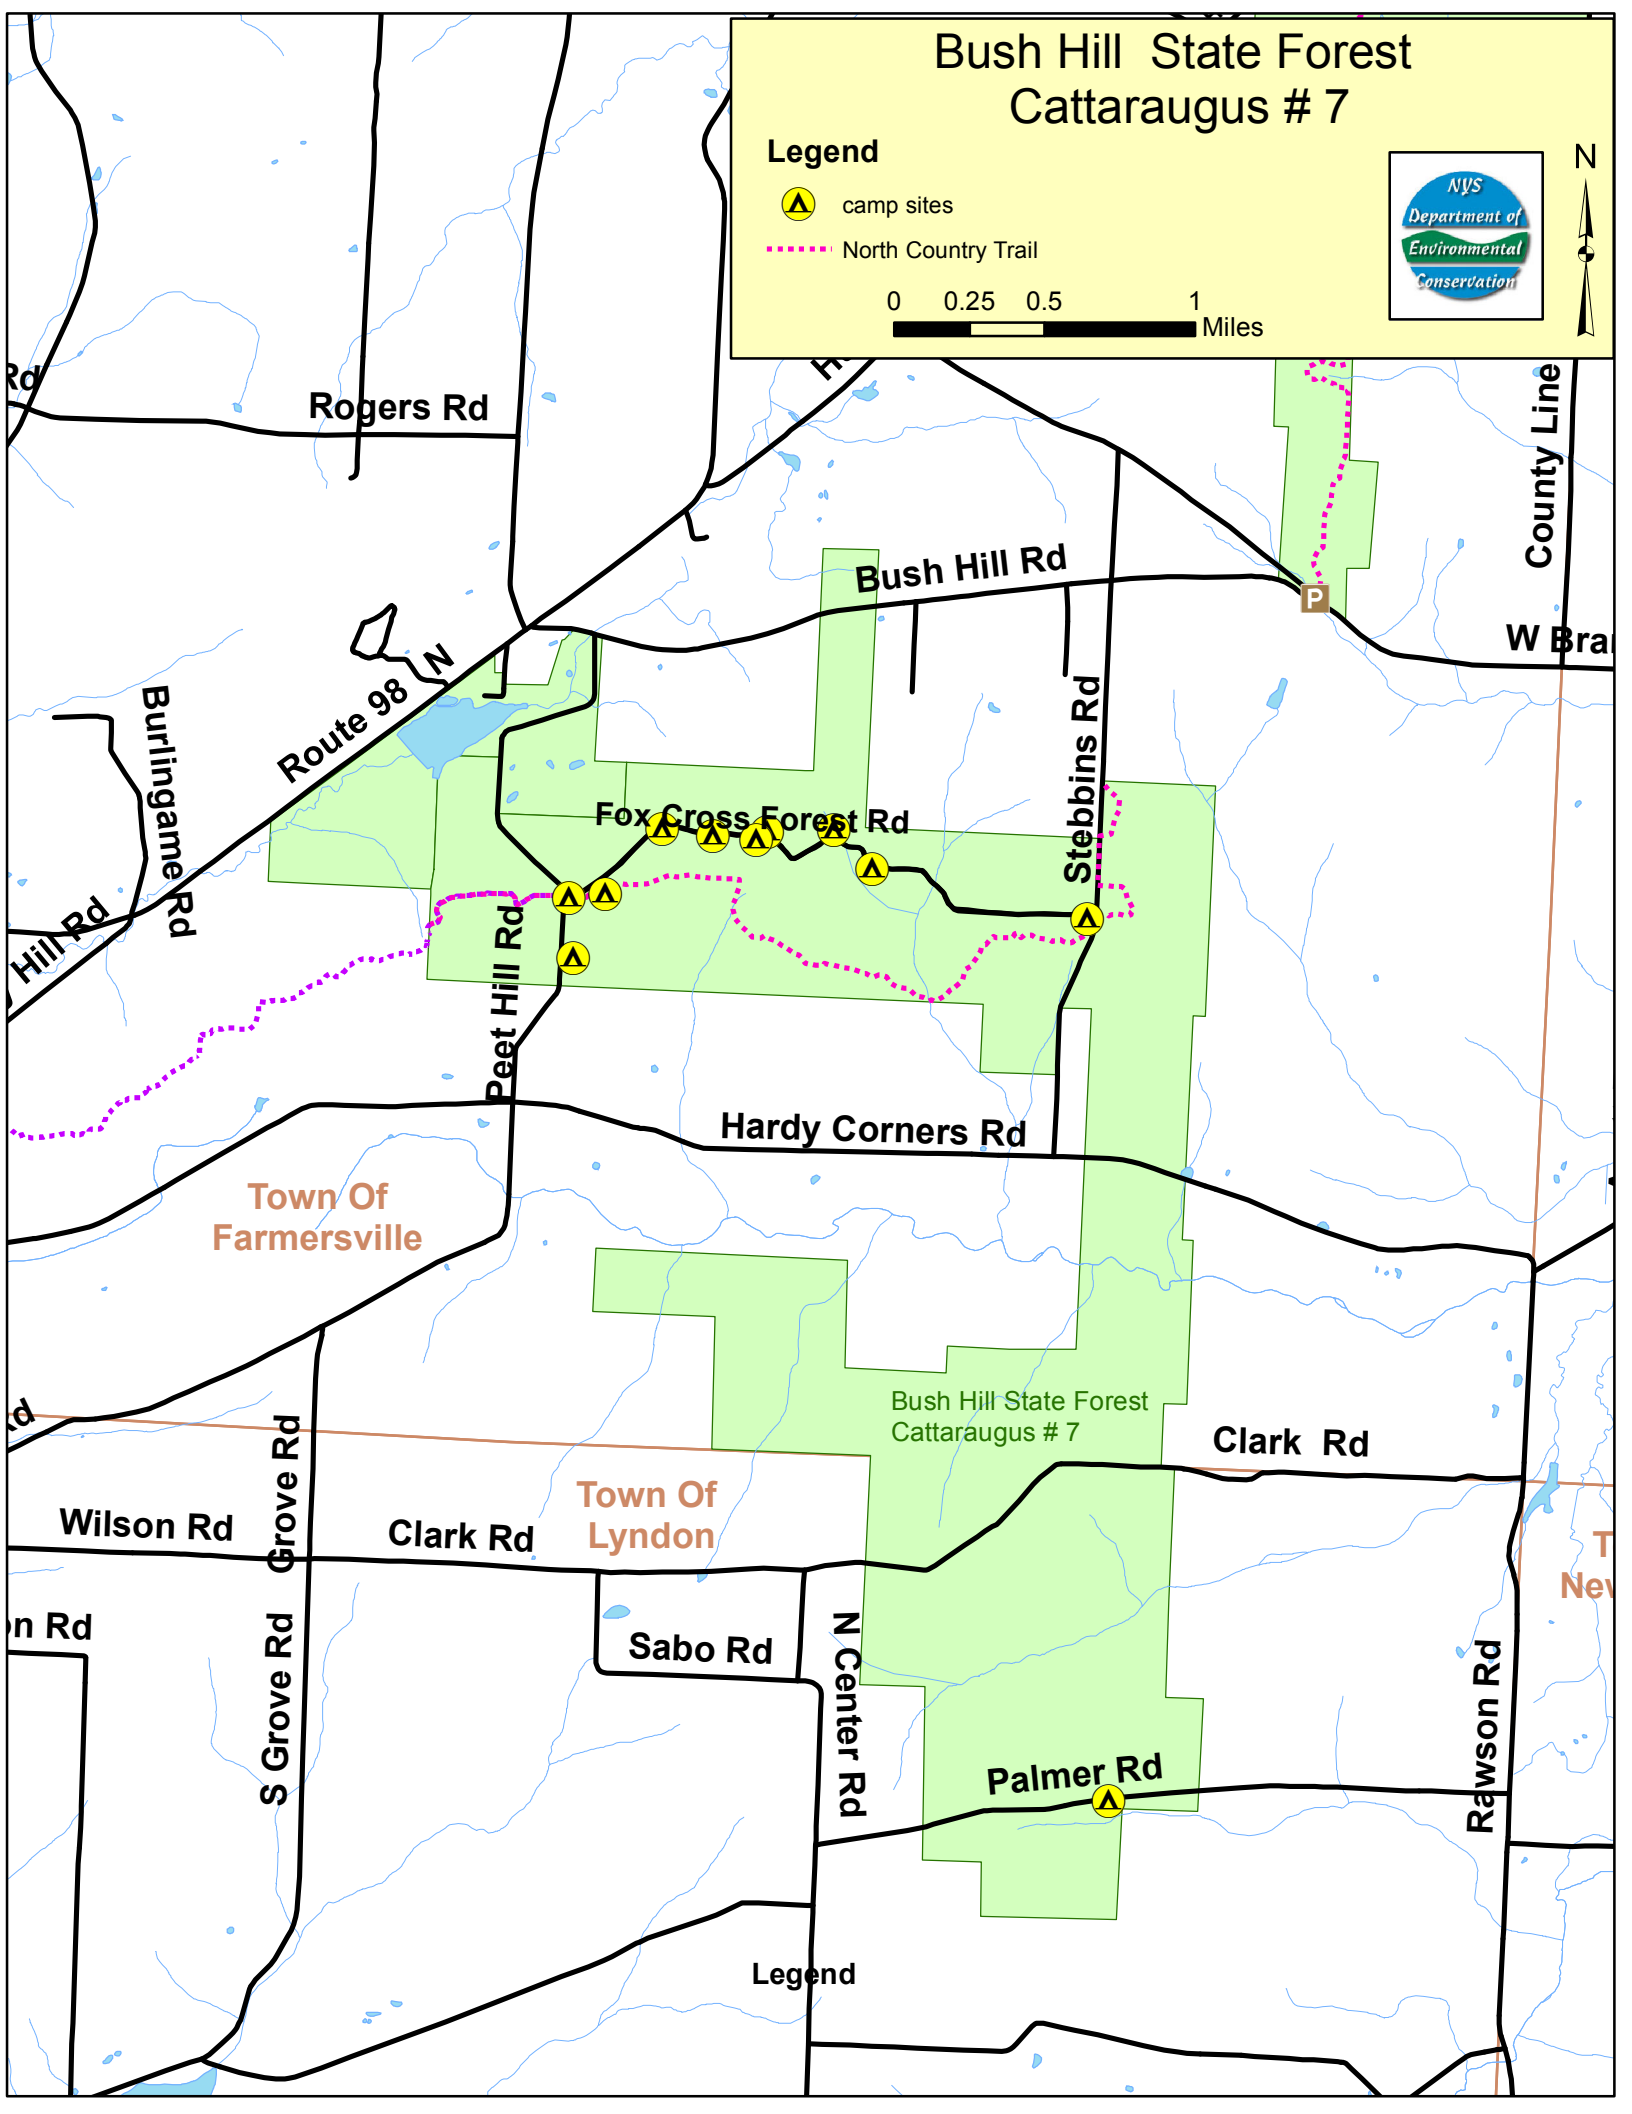

# Bush Hill State Forest Cattaraugus # 7

## Legend

camp sites

North Country Trail

Rogers Rd

Bush Hill Rd

County Line

W Bra

Route 98

Town Of  
Lyndon

Wilson Rd

Clark Rd

Sabo Rd

N Center Rd

Palmer Rd

Rawson Rd

S Grove Rd

Legend