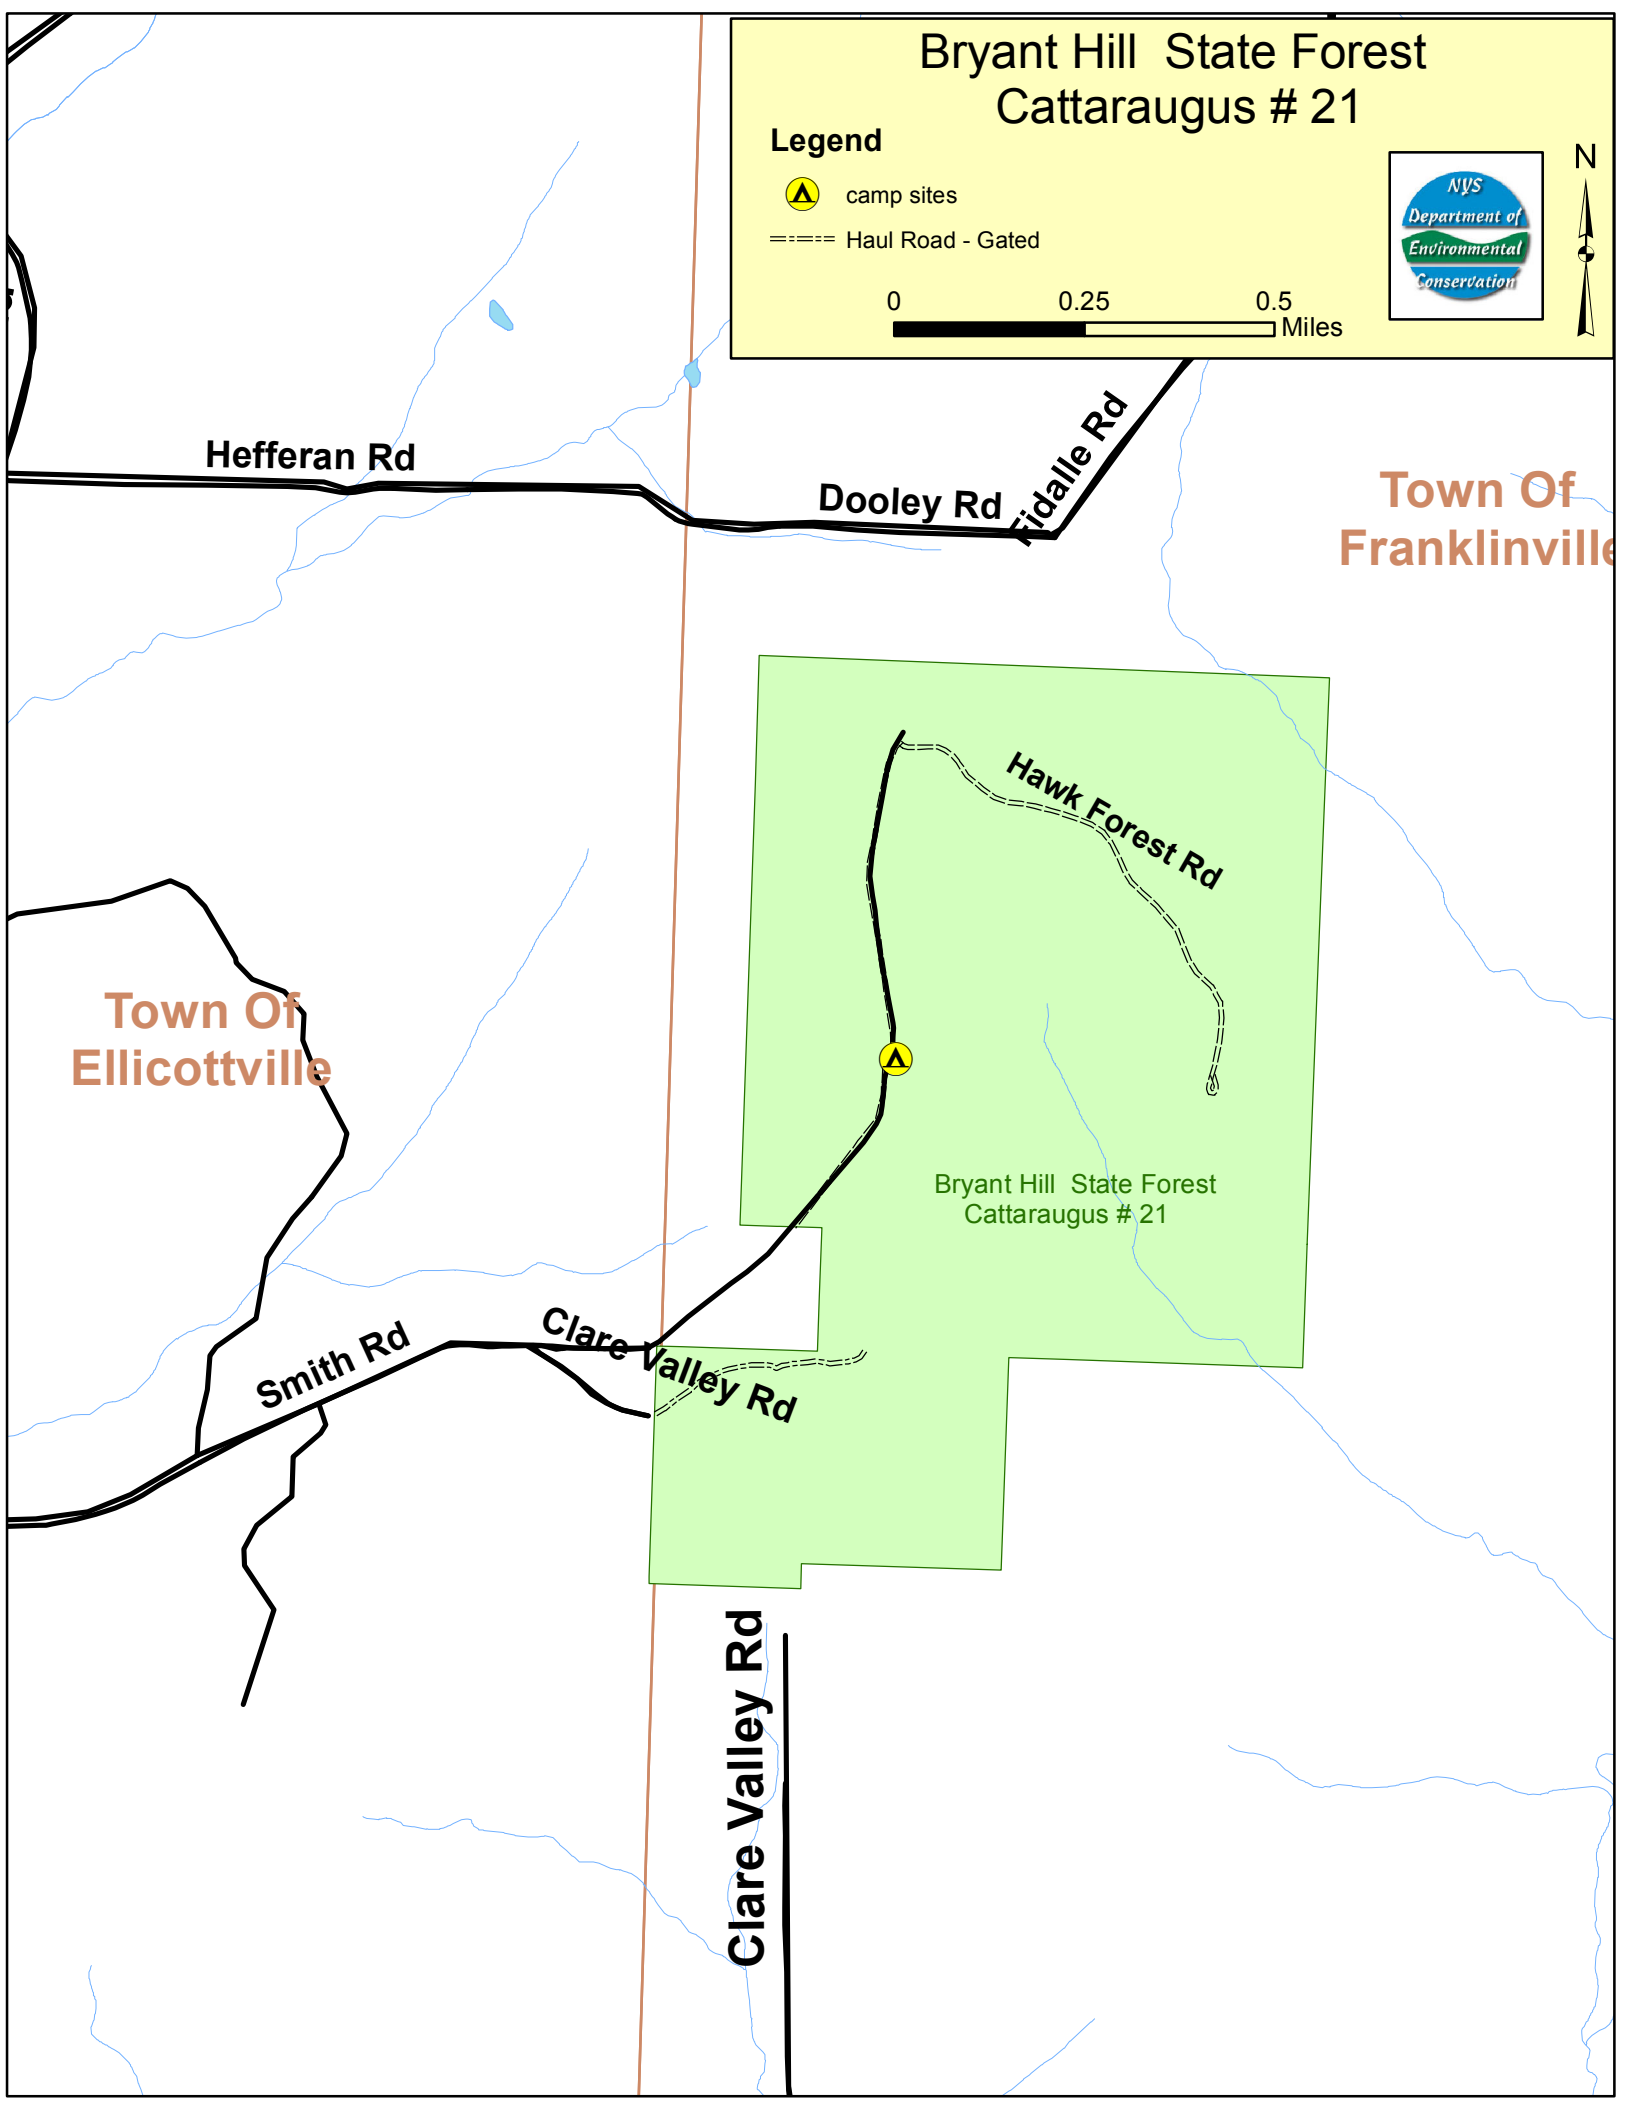

Bryant Hill State Forest Cattaraugus # 21

Legend

-  camp sites
-  Haul Road - Gated

Hefferan Rd

Dooley Rd

Fidalde Rd

Town Of
Franklinville

Town Of
Ellicottville

Bryant Hill State Forest
Cattaraugus # 21

Hawk Forest Rd

Smith Rd

Clare Valley Rd

Clare Valley Rd