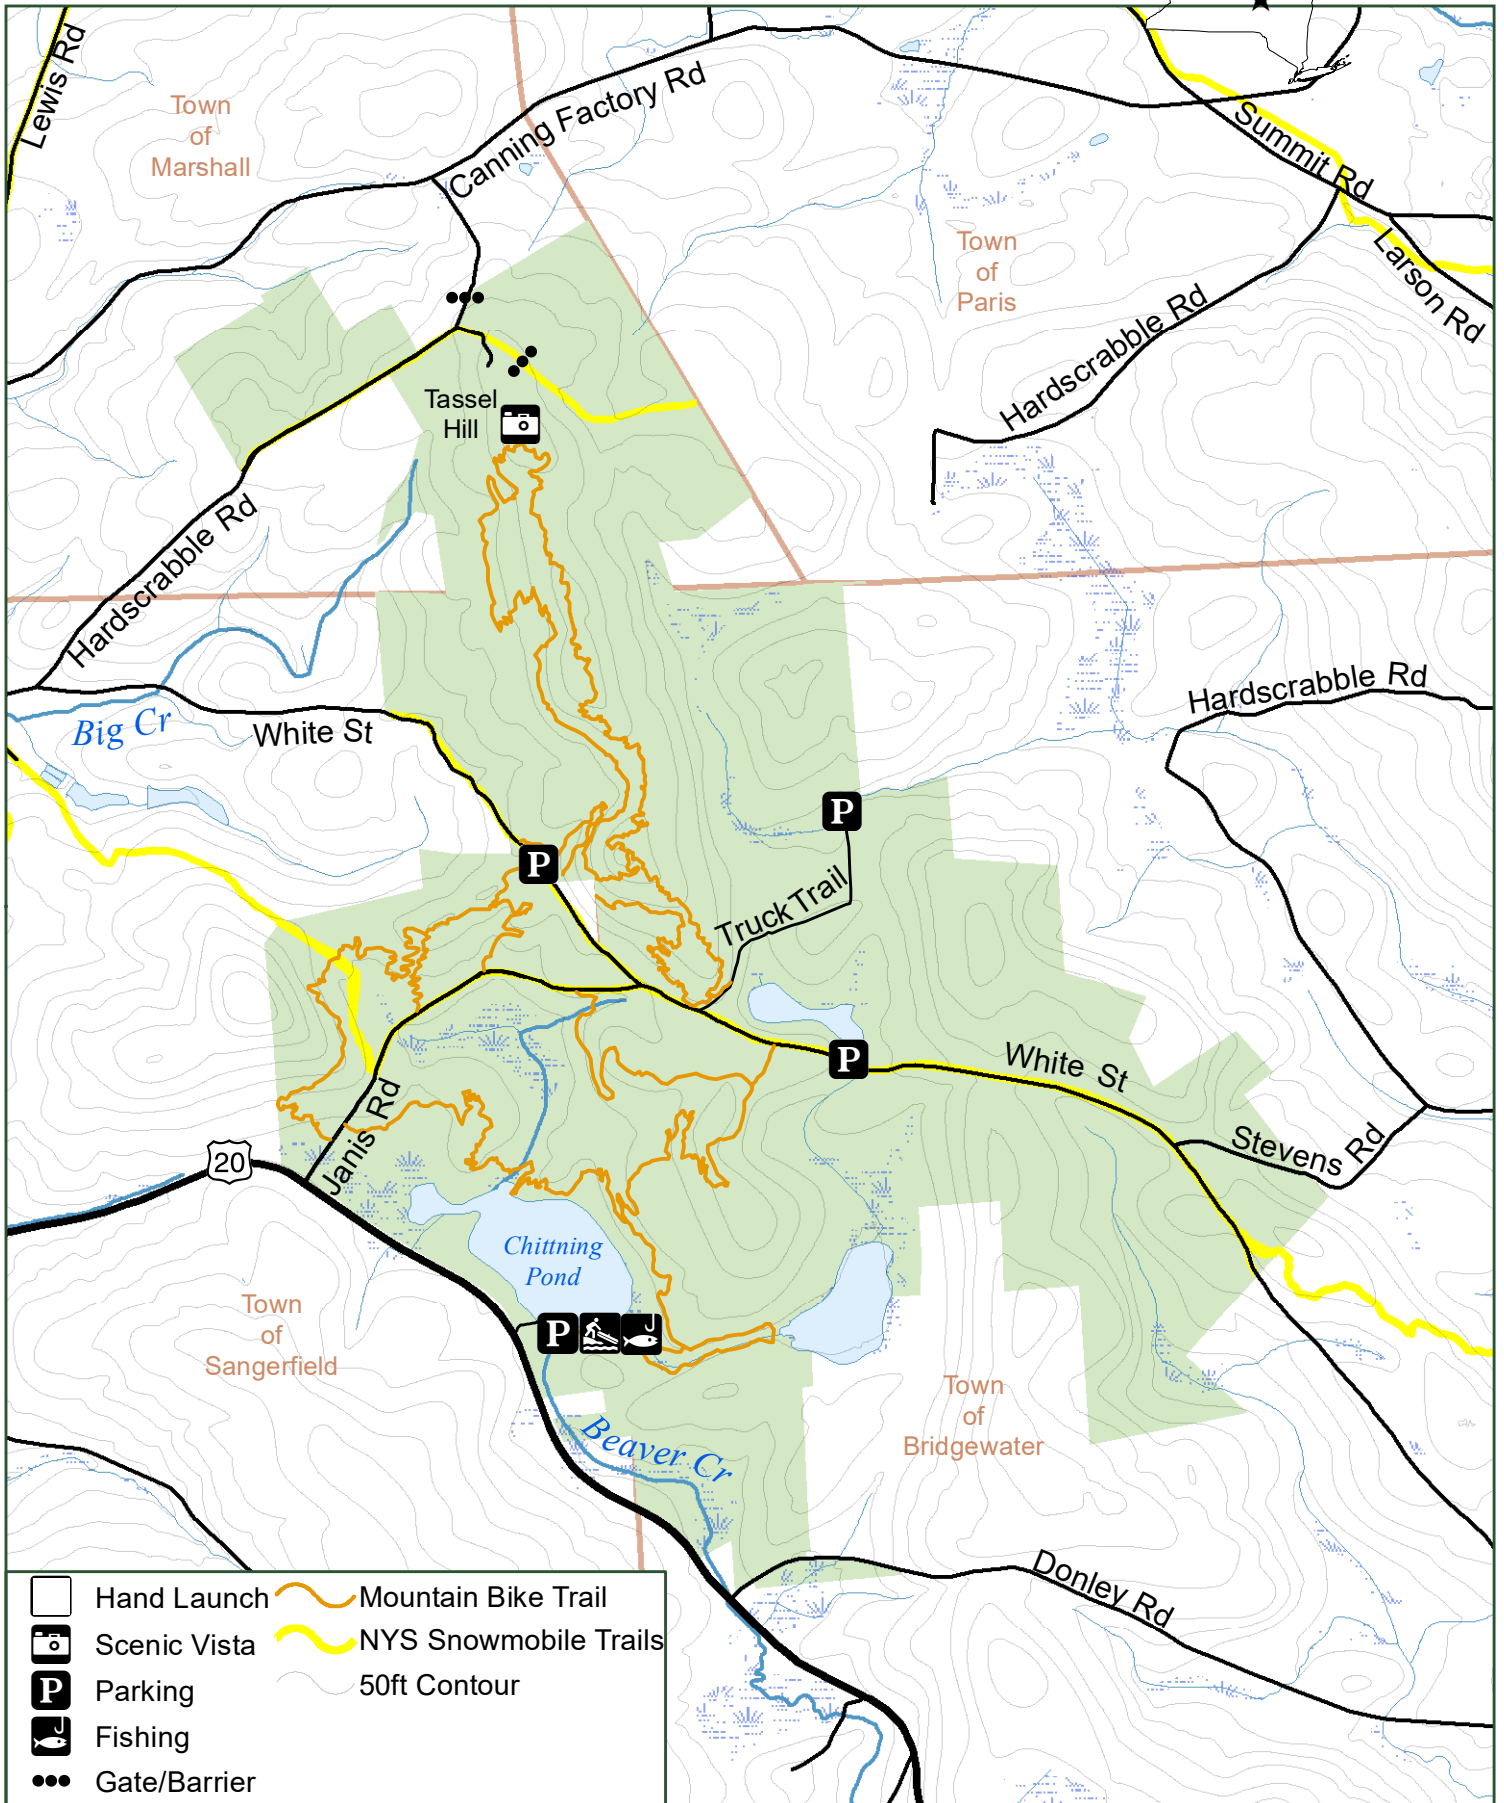

Albert J Woodford Memorial State Forest

- | | | | |
|--|--------------|--|-----------------------|
| | Hand Launch | | Mountain Bike Trail |
| | Scenic Vista | | NYS Snowmobile Trails |
| | Parking | | 50ft Contour |
| | Fishing | | |
| | Gate/Barrier | | |