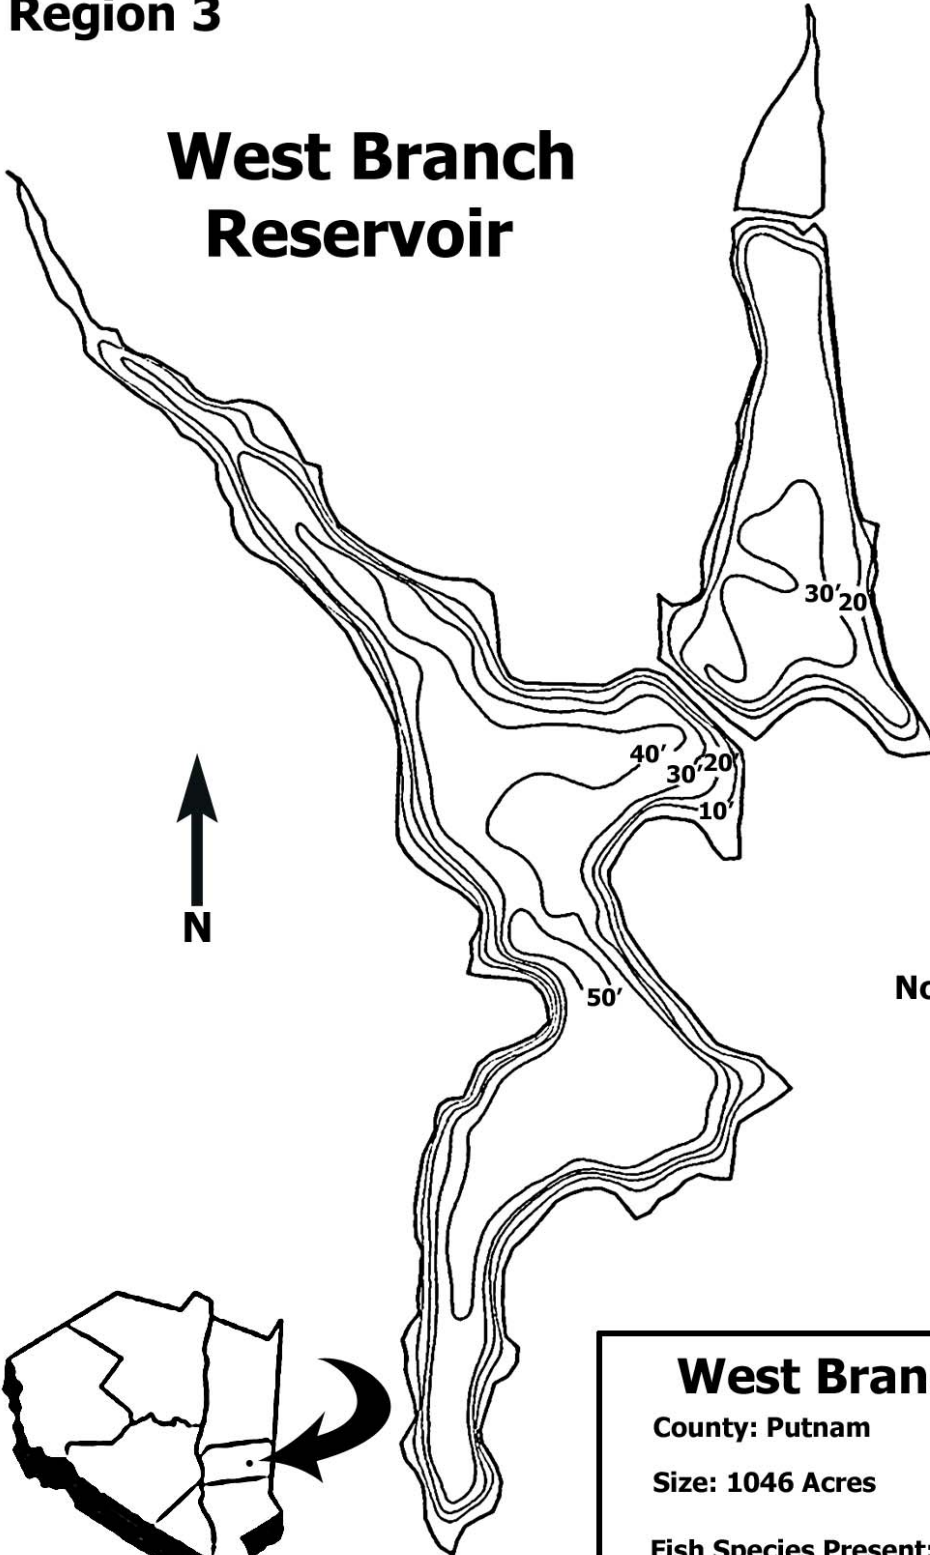

### Region 3

# West Branch Reservoir

Not For Use in Navigation

<b>West Branch Reservoir</b>	
County: Putnam	Town: Carmel
Size: 1046 Acres	Mean Depth: 29ft
Fish Species Present: Brown Trout, Largemouth Bass, Chain Pickerel, Yellow Perch, Panfish	
Scale:	0  2740 ft