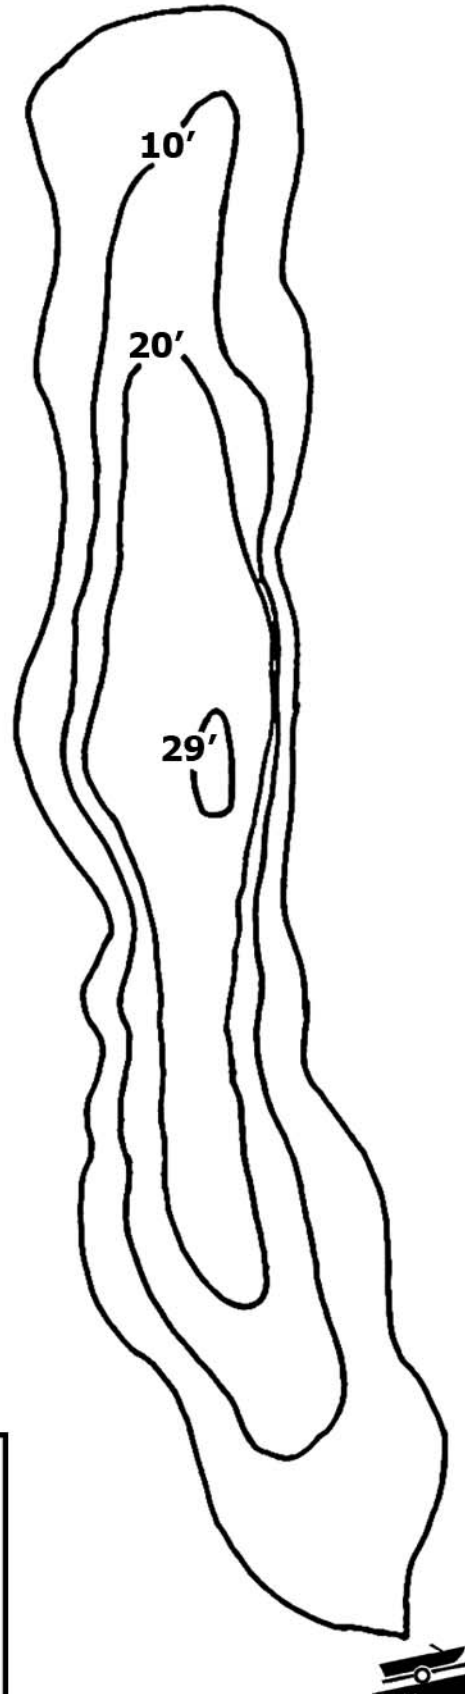

Region 8

Waneta Lake

Not For Use in Navigation

Waneta Lake

County: Schuyler

Town: Tyrone

Surface Area: 780 Acres

Fish Species Present: Chain Pickerel, Largemouth Bass, Smallmouth Bass, Bluegill, Rock Bass, Black Crappie, Yellow Perch, Brown Bullhead, Common Carp, Alewife, White Sucker, Chubsucker

Scale: 0  1800 ft