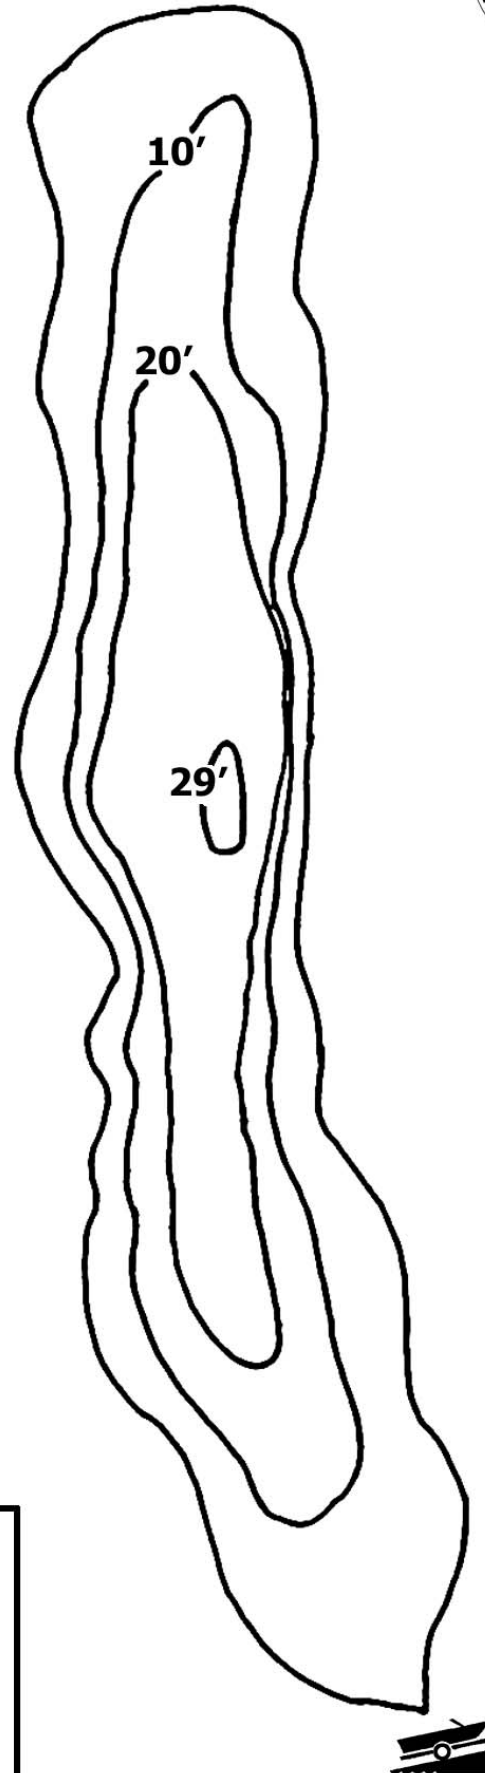

Region 8

Waneta Lake

Not For Use in Navigation

Waneta Lake

County: Schuyler

Town: Tyrone

Surface Area: 780 Acres

Fish Species Present: Chain Pickerel, Largemouth Bass, Smallmouth Bass, Bluegill, Rock Bass, Black Crappie, Yellow Perch, Brown Bullhead, Common Carp, Alewife, White Sucker, Chubsucker

Scale: 0  600 ft